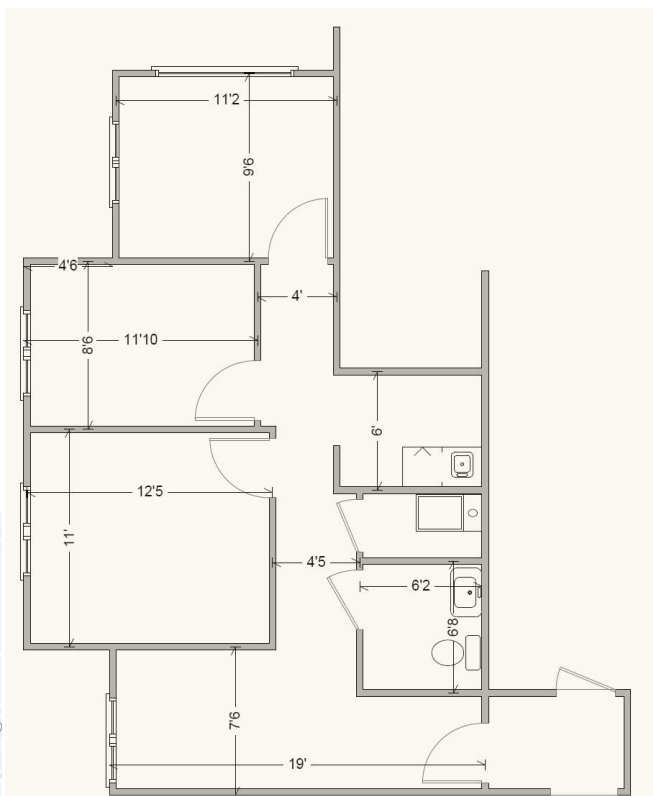

495 ERLANGER RD, ERLANGER, KY 41018

FOR LEASE

OFFICE Suite 205

758 SF

\$10 sf + \$3.60 opex

\$860/mo

LOCATION:

R REAL ESTATE & ENERGY PARTNERS