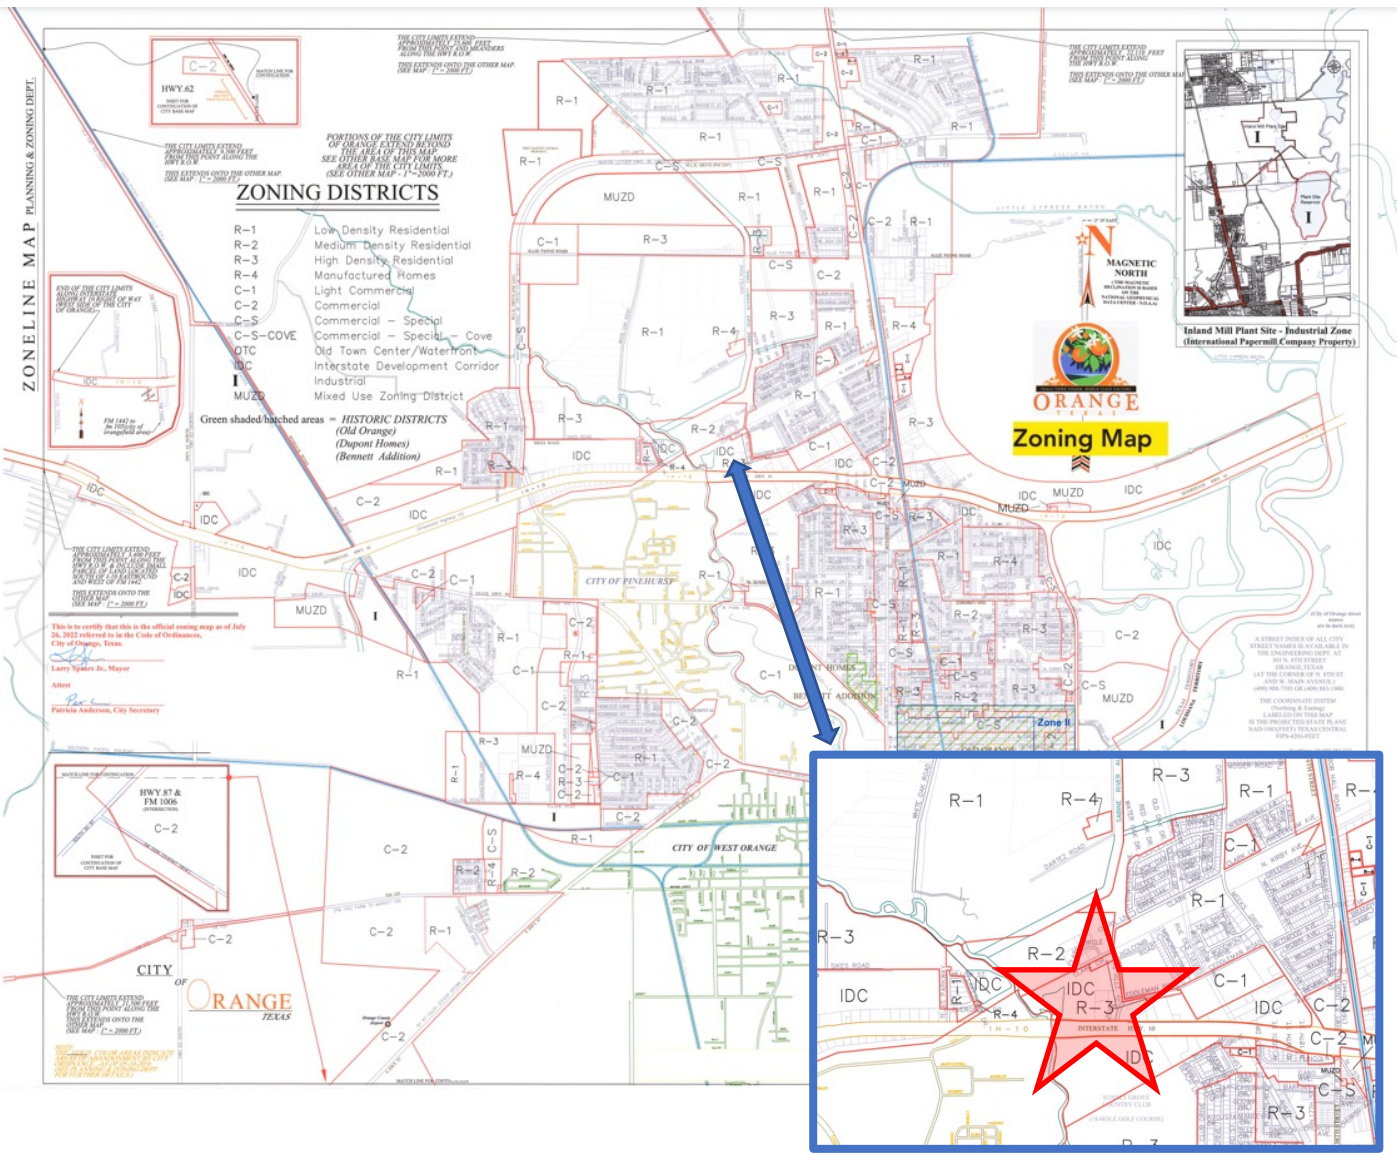

2208 Lutcher Dr
 Orange, TX. 77632
Zoning Map

**COLDWELL BANKER
 COMMERCIAL**
 ARNOLD AND
 ASSOCIATES

The information contained in this Marketing Brochure has been obtained from sources we believe to be reliable. However, Coldwell Banker Commercial has not and will not verify any of this information, nor has Coldwell Banker Commercial conducted any investigation regarding these matters. Coldwell Banker Commercial makes no guarantee, warranty or representation about the accuracy or completeness of any information provided.