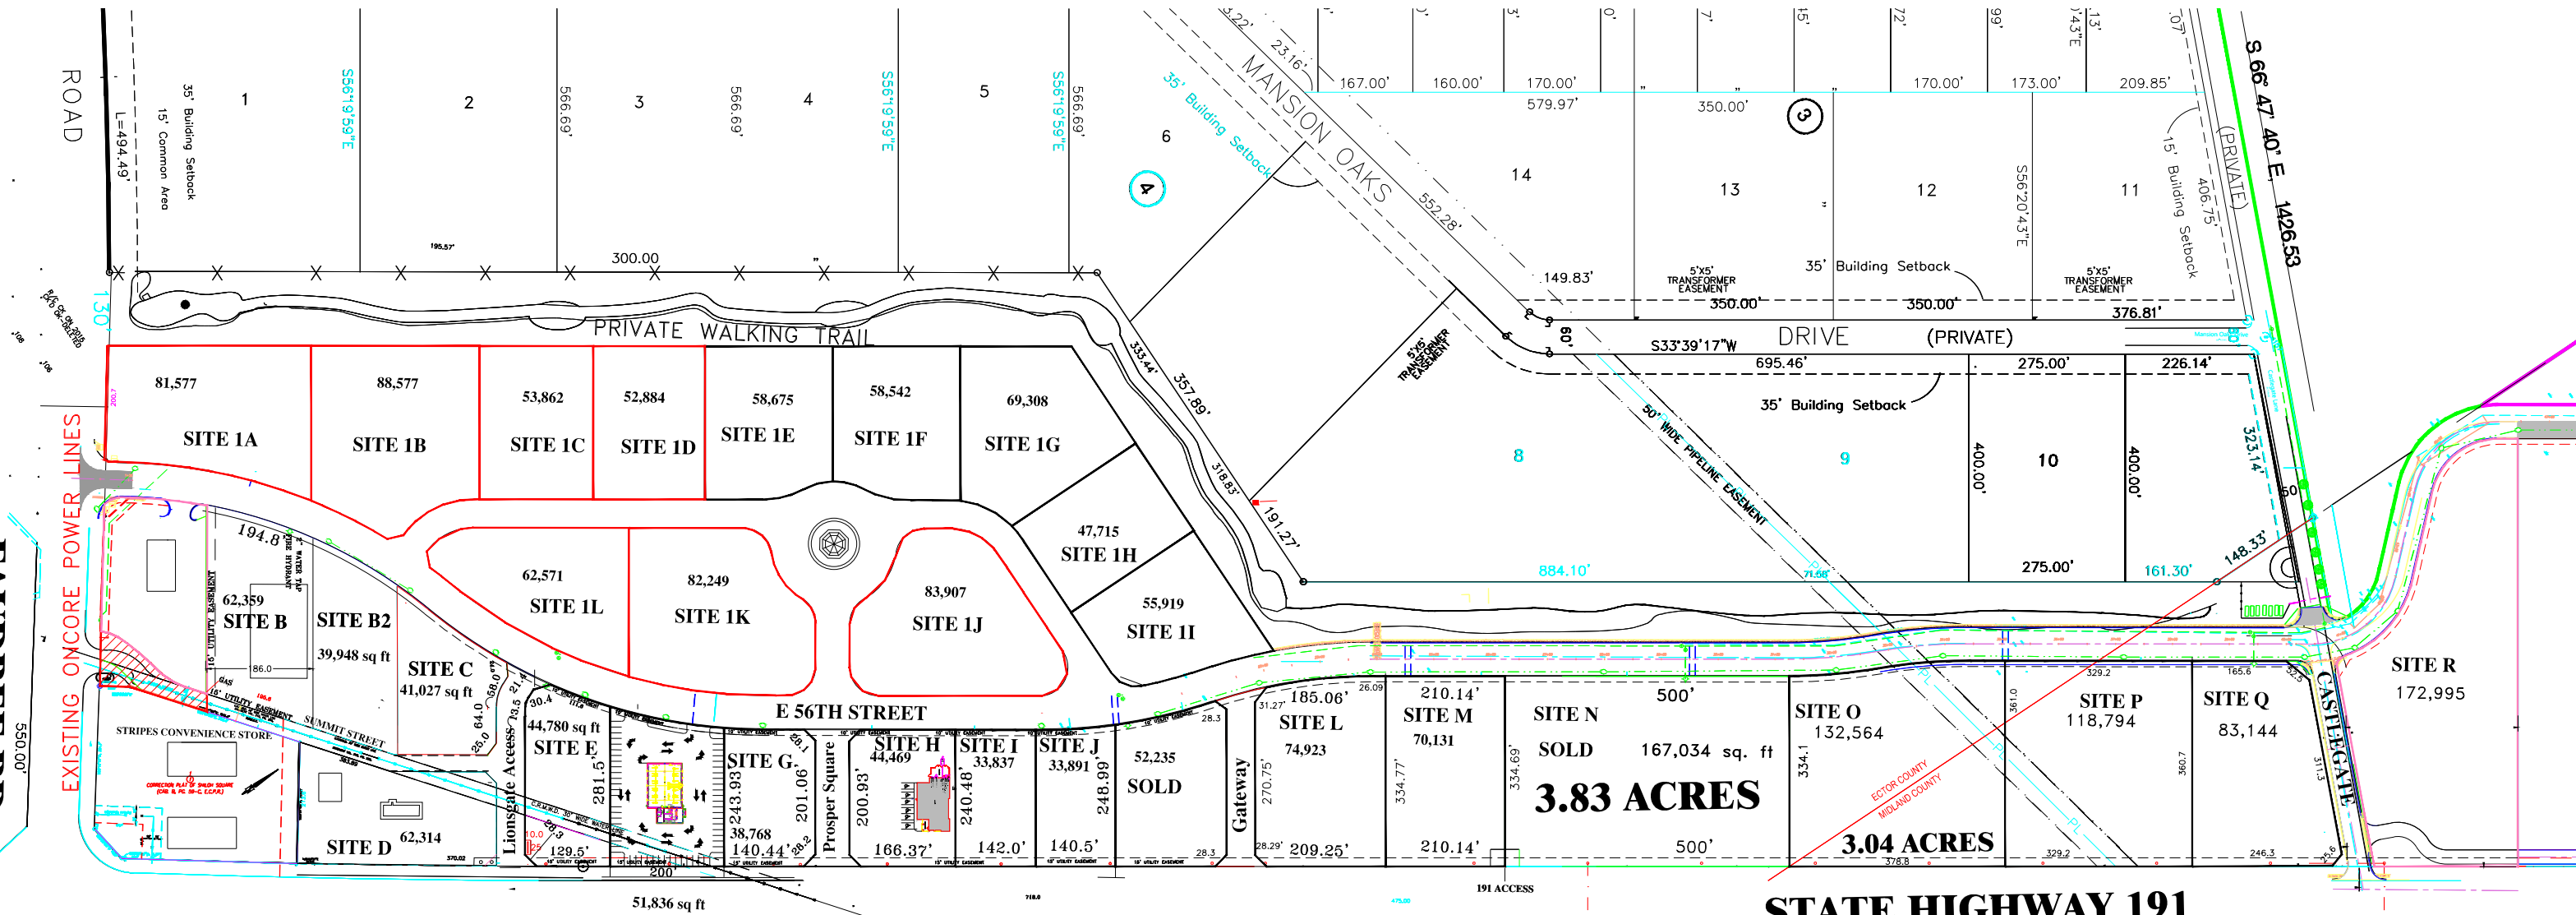

FAUDREE RD

ROAD

EXISTING ONCORE POWER LINES

STATE HIGHWAY 191
PRELIMINARY PLAT SUBJECT TO CHANGE