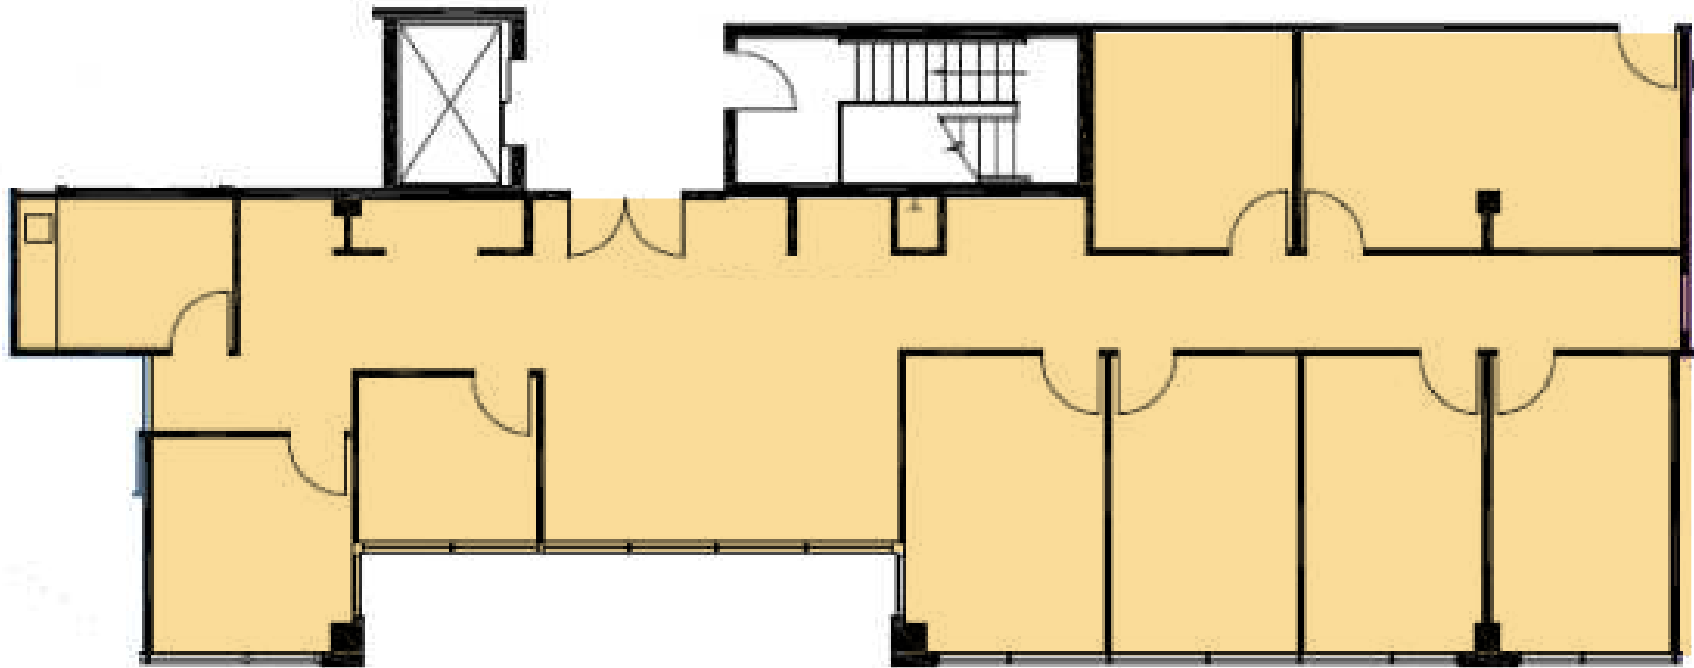

Alban Station

7405 / 7406 / 7411 Alban Station Court
7420 / 7426 / 7432 Alban Station Boulevard, Springfield, VA

7432 Alban Station Boulevard
SUITE B232 | 2,452 SF

Lincoln

LEASING INFORMATION: 703.522.4600

CORRELL CAULFIELD / ccaulfield@lpc.com / 703.284.5886
JACK REDMOND / jredmond@lpc.com / 703.284.5880

Public Storage **COMMERCIAL**
REAL ESTATE