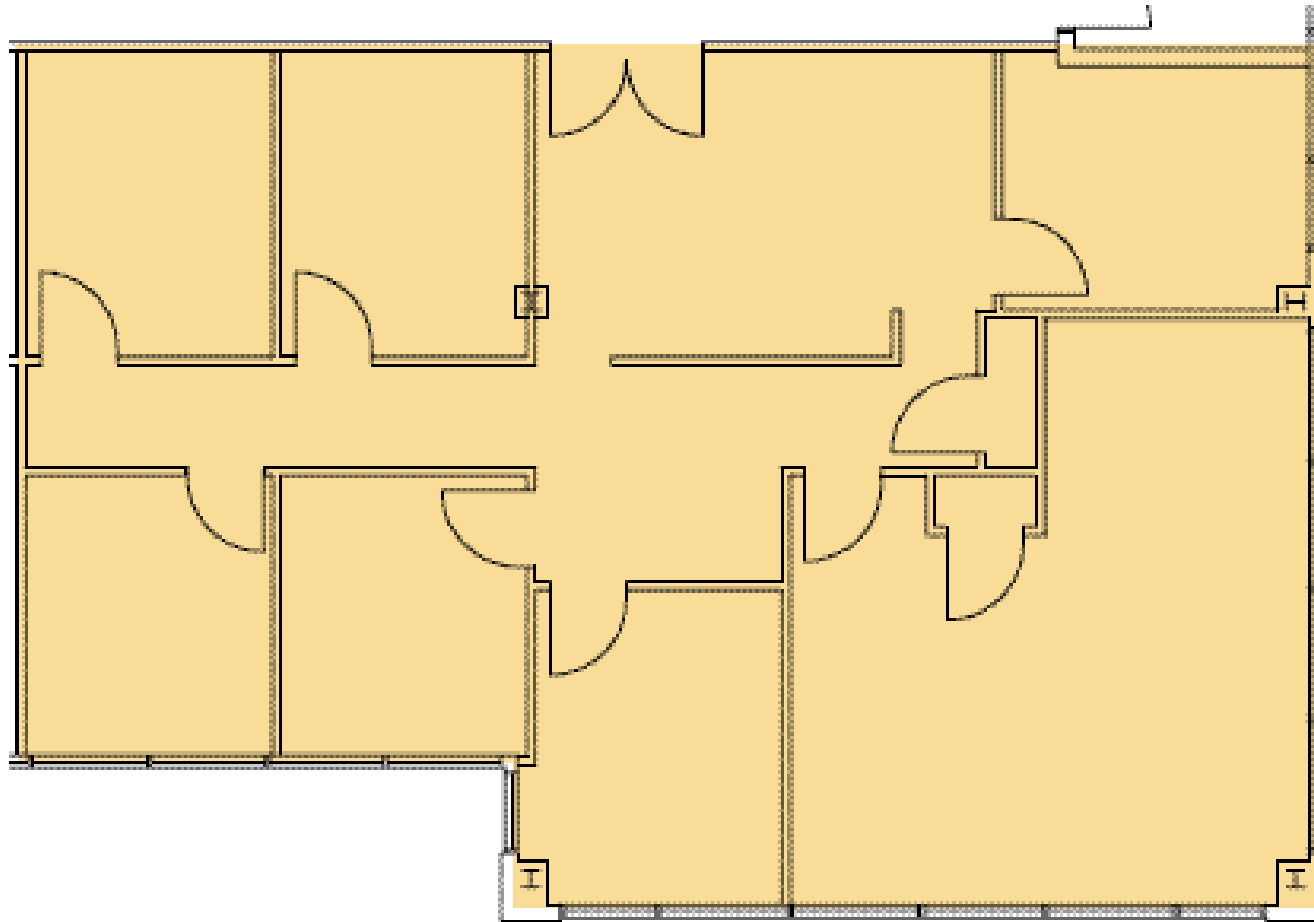

Alban Station

7405 / 7406 / 7411 Alban Station Court
7420 / 7426 / 7432 Alban Station Boulevard, Springfield, VA

7426 Alban Station Boulevard
SUITE B200 | 1,892 SF

Lincoln

LEASING INFORMATION: 703.522.4600

CORRELL CAULFIELD / ccaulfield@lpc.com / 703.284.5886
JACK REDMOND / jredmond@lpc.com / 703.284.5880

Public Storage **COMMERCIAL**
REAL ESTATE