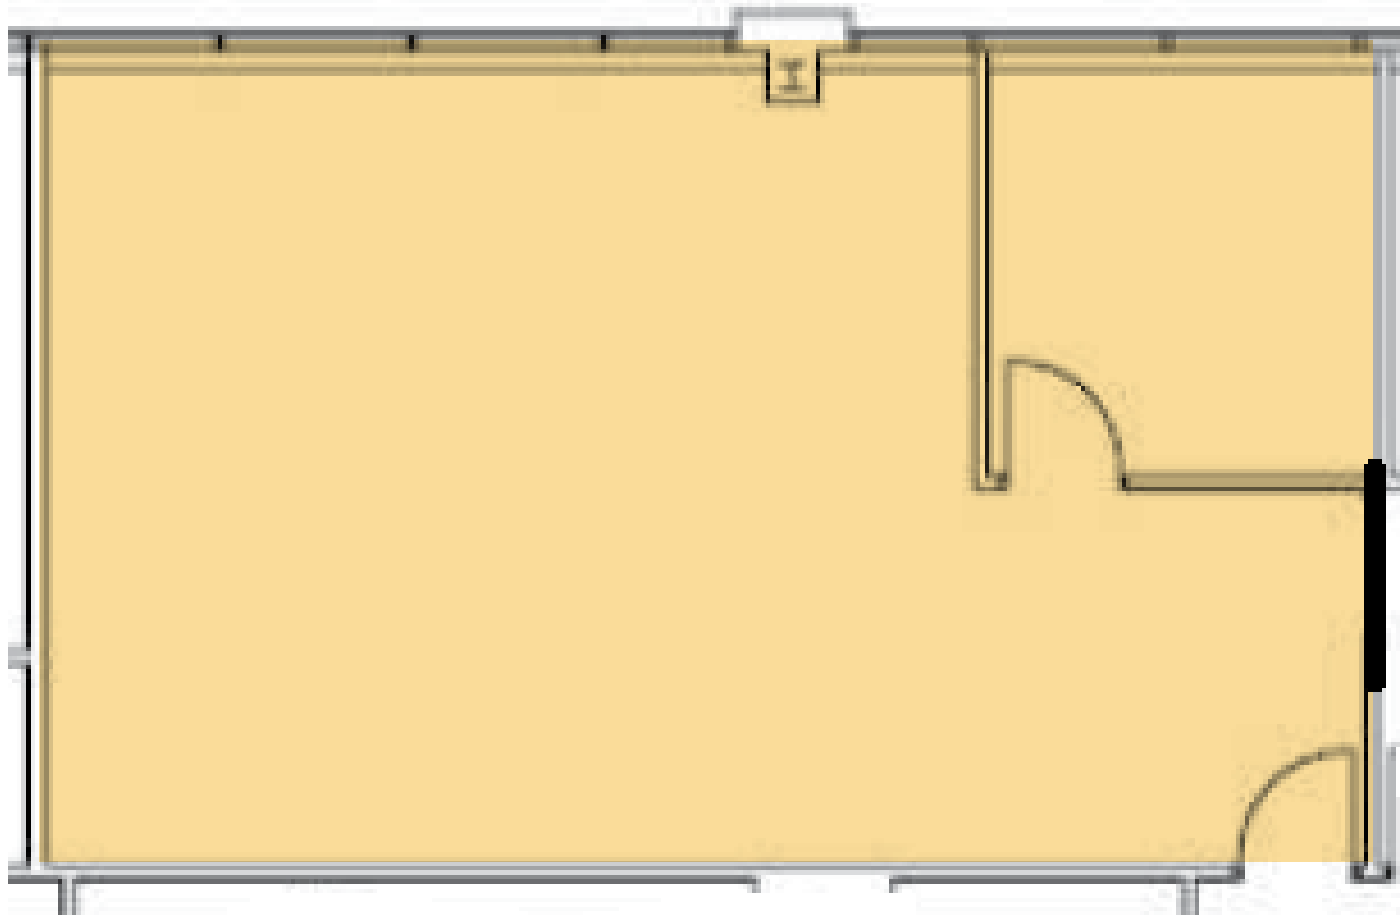

Alban Station

7405 / 7406 / 7411 Alban Station Court
7420 / 7426 / 7432 Alban Station Boulevard, Springfield, VA

7420 Alban Station Boulevard
SUITE B218 | 892 SF

Lincoln

LEASING INFORMATION: 703.522.4600

CORRELL CAULFIELD / ccaulfield@lpc.com / 703.284.5886
JACK REDMOND / jredmond@lpc.com / 703.284.5880

Public Storage **COMMERCIAL**
REAL ESTATE