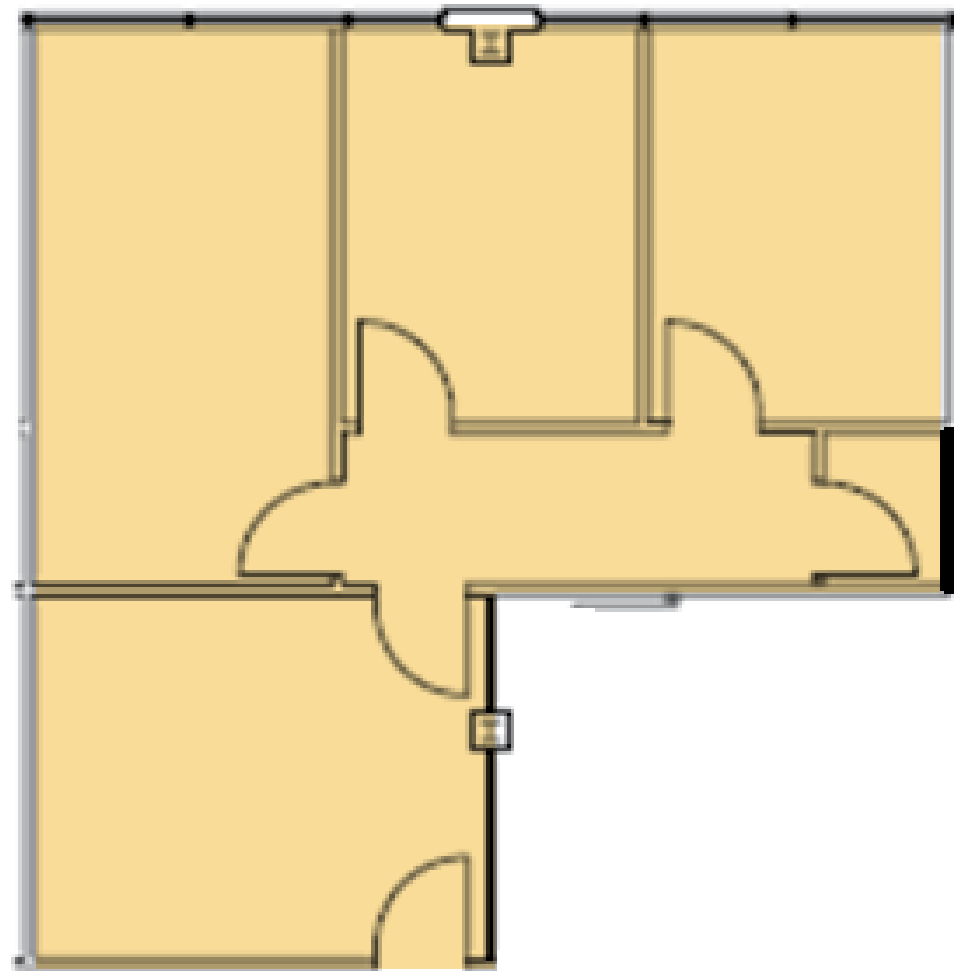

Alban Station

7405 / 7406 / 7411 Alban Station Court
7420 / 7426 / 7432 Alban Station Boulevard, Springfield, VA

7432 Alban Station Boulevard
SUITE B250 | 899 SF

Lincoln

LEASING INFORMATION: 703.522.4600

CORRELL CAULFIELD / ccaulfield@lpc.com / 703.284.5886
JACK REDMOND / jredmond@lpc.com / 703.284.5880

Public Storage **COMMERCIAL**
REAL ESTATE