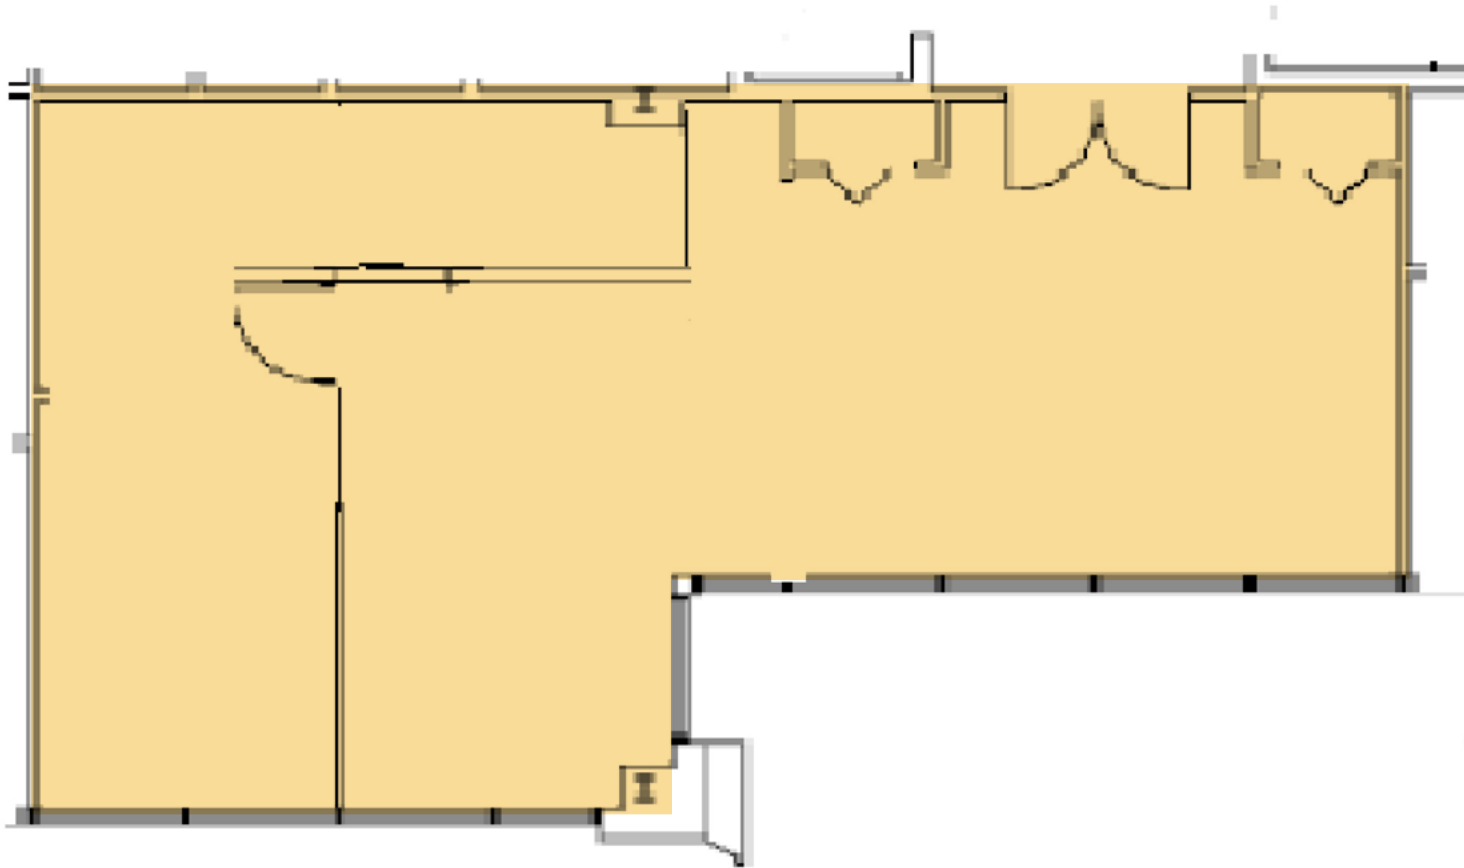

Alban Station

7405 / 7406 / 7411 Alban Station Court
7420 / 7426 / 7432 Alban Station Boulevard, Springfield, VA

7406 Alban Station Court
SUITE B206 | 1,319 SF

Lincoln

LEASING INFORMATION: 703.522.4600

CORRELL CAULFIELD / ccaulfield@lpc.com / 703.284.5886
JACK REDMOND / jredmond@lpc.com / 703.284.5880

Public Storage **COMMERCIAL**
REAL ESTATE