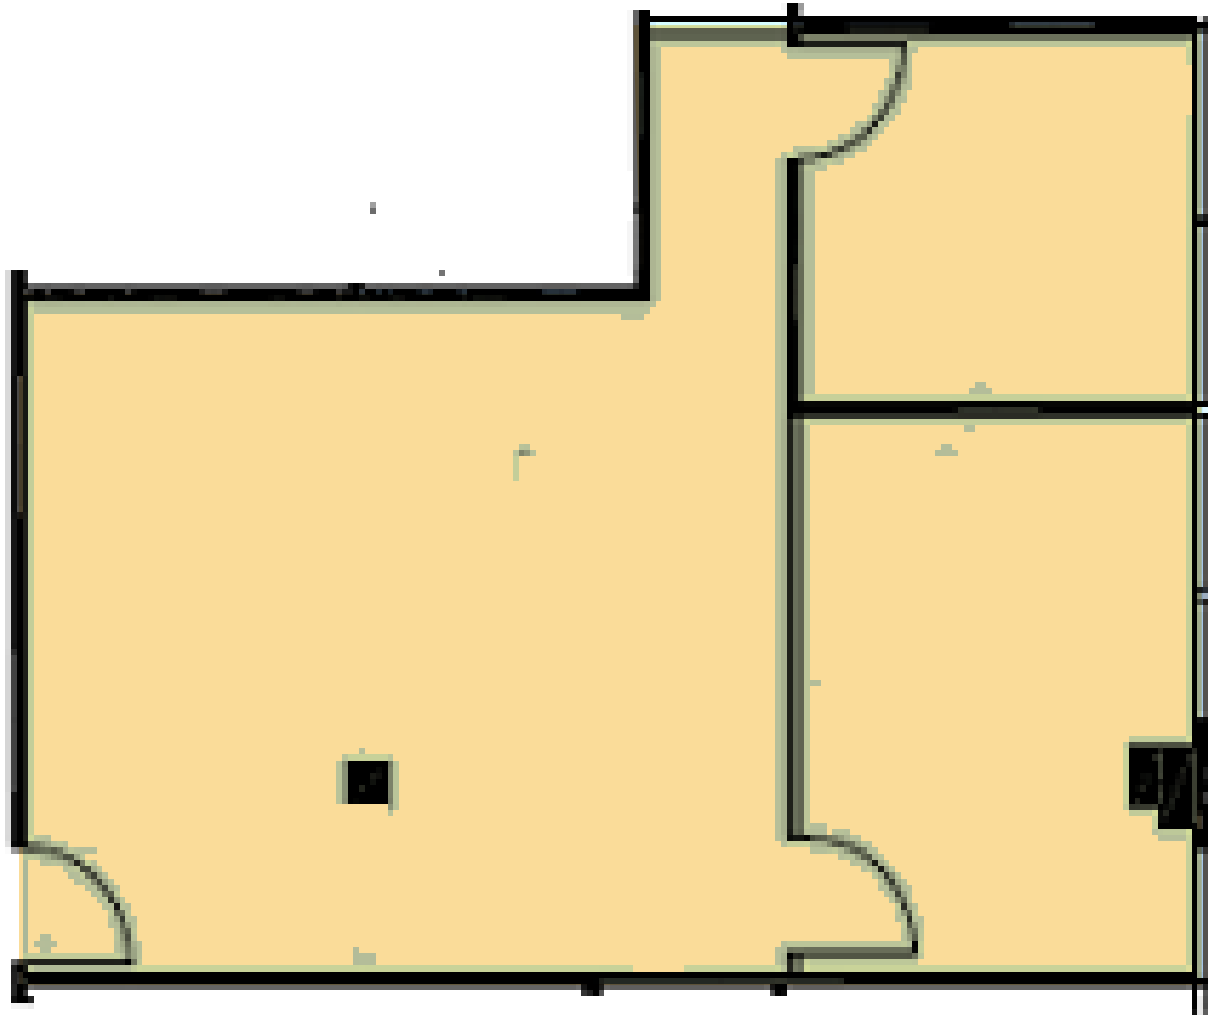

7432 Alban Station Boulevard
SUITE B234 | 840 SF

Lincoln

LEASING INFORMATION: 703.522.4600

CORRELL CAULFIELD / ccaulfield@lpc.com / 703.284.5886
JACK REDMOND / jredmond@lpc.com / 703.284.5880

Public Storage **COMMERCIAL**
REAL ESTATE