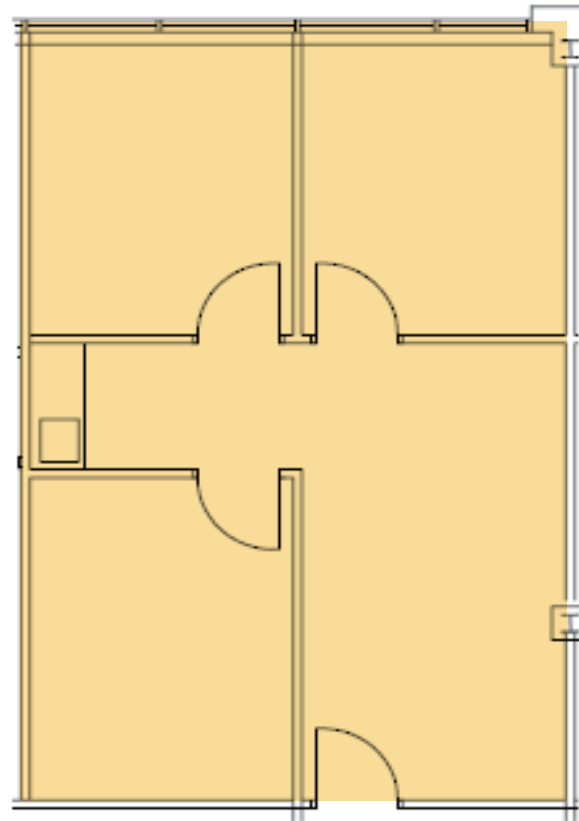

Alban Station

7405 / 7406 / 7411 Alban Station Court
7420 / 7426 / 7432 Alban Station Boulevard, Springfield, VA

7406 Alban Station Court
SUITE B212 | 758 SF

Lincoln

LEASING INFORMATION: 703.522.4600

CORRELL CAULFIELD / ccaulfield@lpc.com / 703.284.5886
JACK REDMOND / jredmond@lpc.com / 703.284.5880

Public Storage **COMMERCIAL**
REAL ESTATE