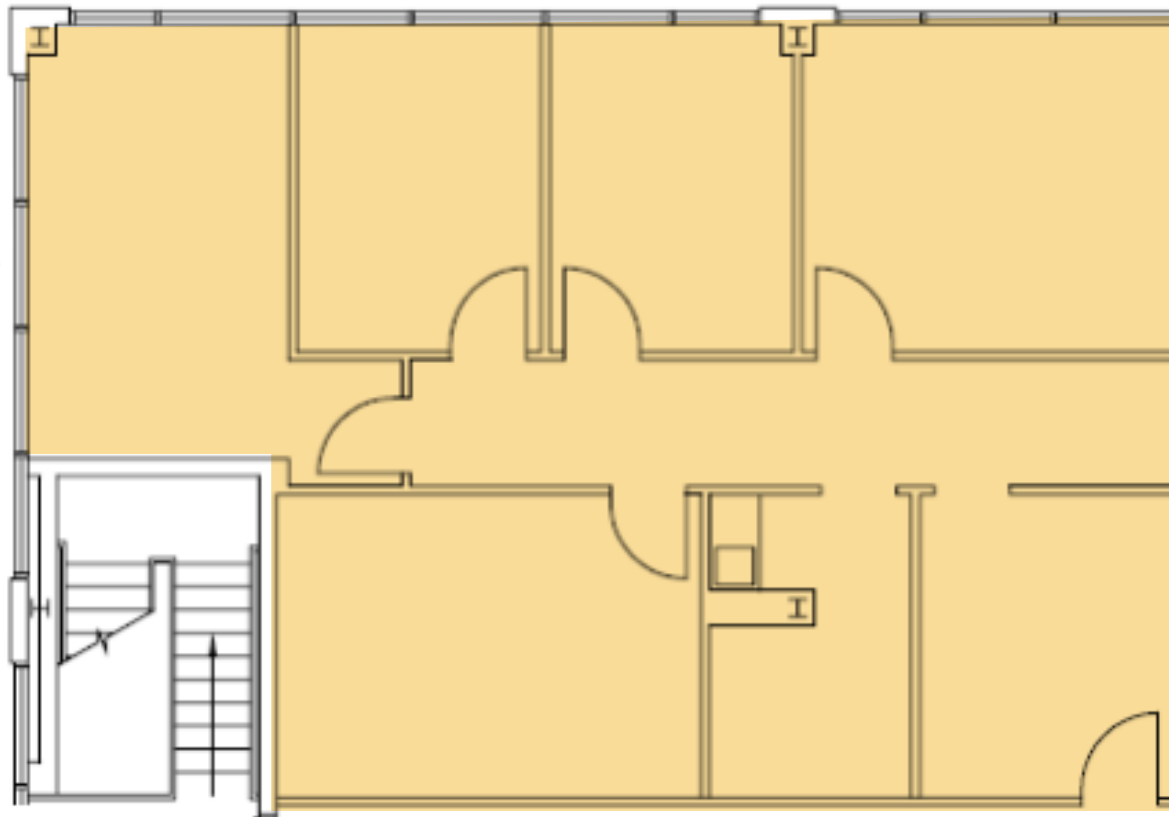

Alban Station

7405 / 7406 / 7411 Alban Station Court
7420 / 7426 / 7432 Alban Station Boulevard, Springfield, VA

7432 Alban Station Boulevard
SUITE B258 | 1,500 SF

Lincoln

LEASING INFORMATION: 703.522.4600

CORRELL CAULFIELD / ccaulfield@lpc.com / 703.284.5886
JACK REDMOND / jredmond@lpc.com / 703.284.5880

Public Storage **COMMERCIAL**
REAL ESTATE