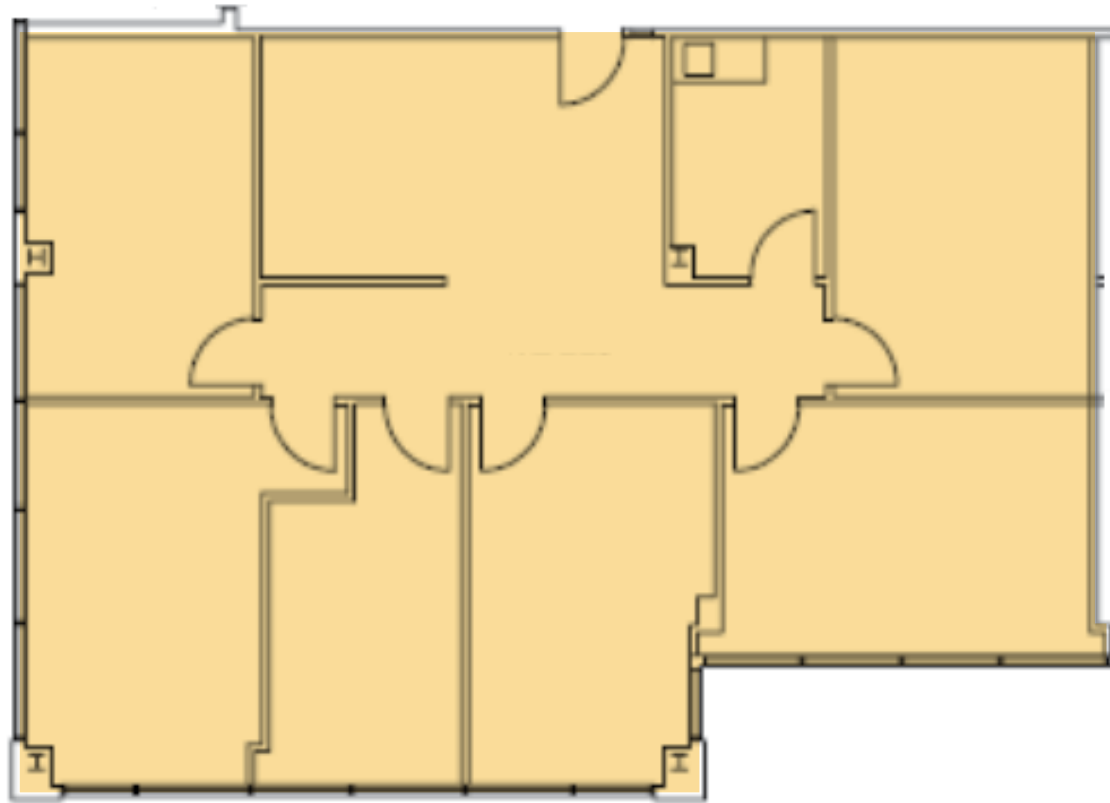

Alban Station

7405 / 7406 / 7411 Alban Station Court
7420 / 7426 / 7432 Alban Station Boulevard, Springfield, VA

7432 Alban Station Boulevard
SUITE B252 | 1,809 SF

Lincoln

LEASING INFORMATION: 703.522.4600

CORRELL CAULFIELD / ccaulfield@lpc.com / 703.284.5886
JACK REDMOND / jredmond@lpc.com / 703.284.5880

Public Storage **COMMERCIAL**
REAL ESTATE