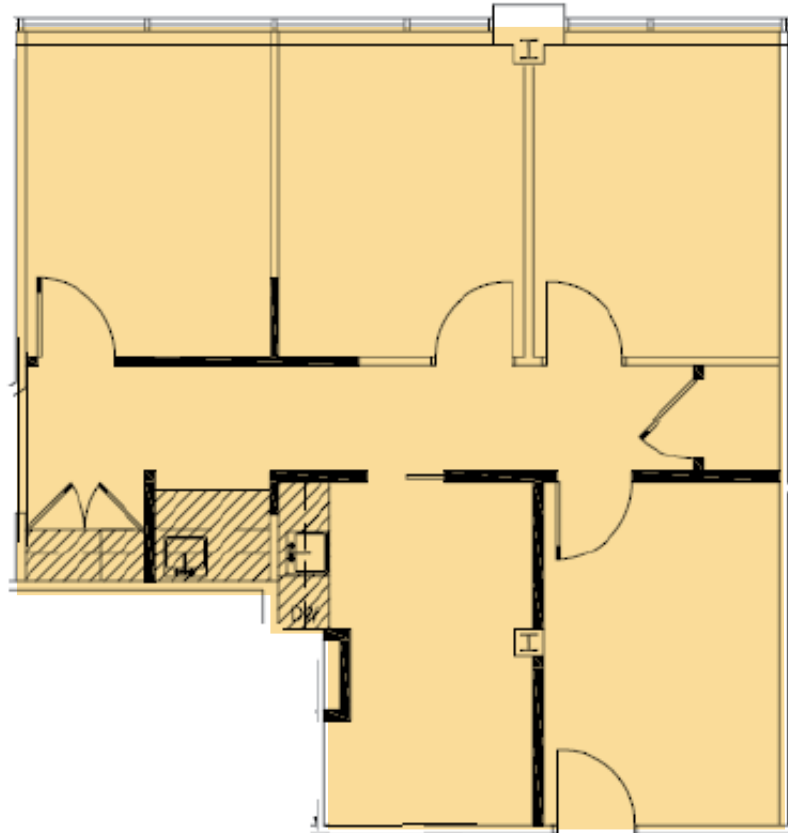

Alban Station

7405 / 7406 / 7411 Alban Station Court
7420 / 7426 / 7432 Alban Station Boulevard, Springfield, VA

7406 Alban Station Court
SUITE B213 | 949 SF

Lincoln

LEASING INFORMATION: 703.522.4600

CORRELL CAULFIELD / ccaulfield@lpc.com / 703.284.5886
JACK REDMOND / jredmond@lpc.com / 703.284.5880

Public Storage **COMMERCIAL**
REAL ESTATE