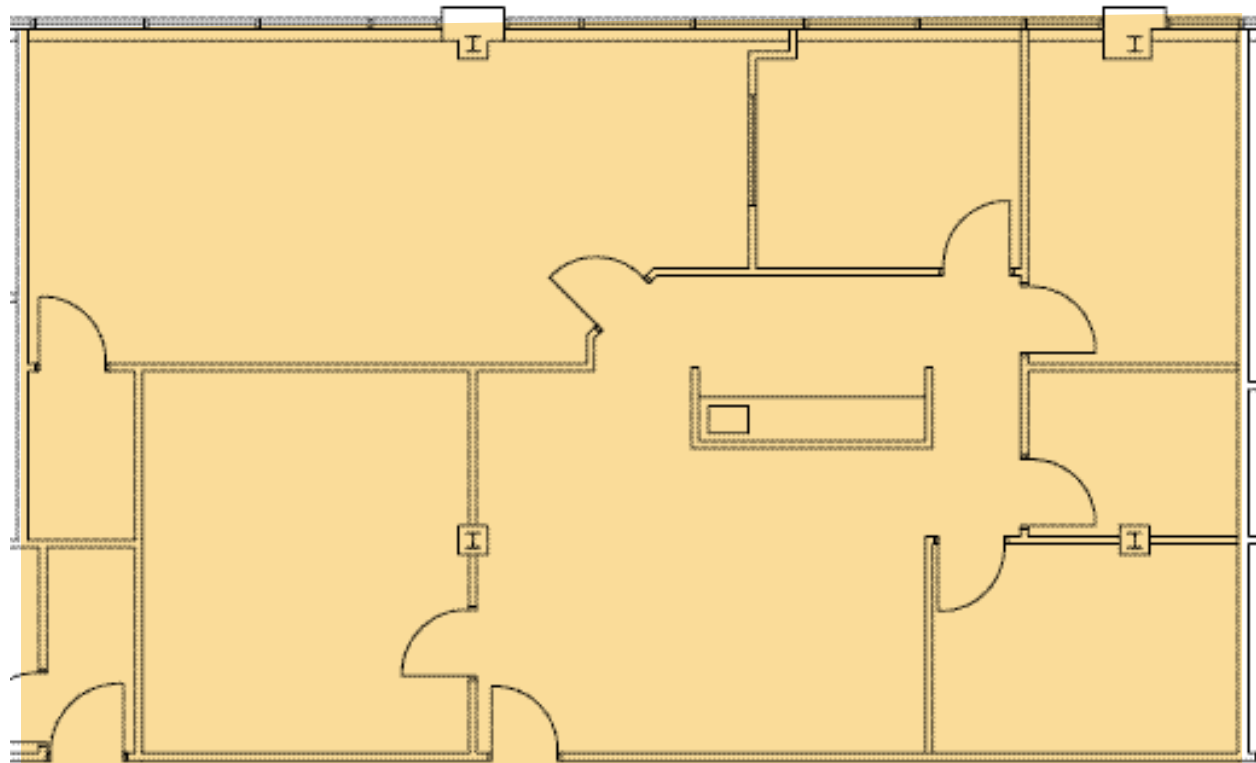

Alban Station

7405 / 7406 / 7411 Alban Station Court
7420 / 7426 / 7432 Alban Station Boulevard, Springfield, VA

7420 Alban Station Boulevard
SUITE B216 | 2,079 SF

Lincoln

LEASING INFORMATION: 703.522.4600

CORRELL CAULFIELD / ccaulfield@lpc.com / 703.284.5886
JACK REDMOND / jredmond@lpc.com / 703.284.5880

Public Storage **COMMERCIAL**
REAL ESTATE