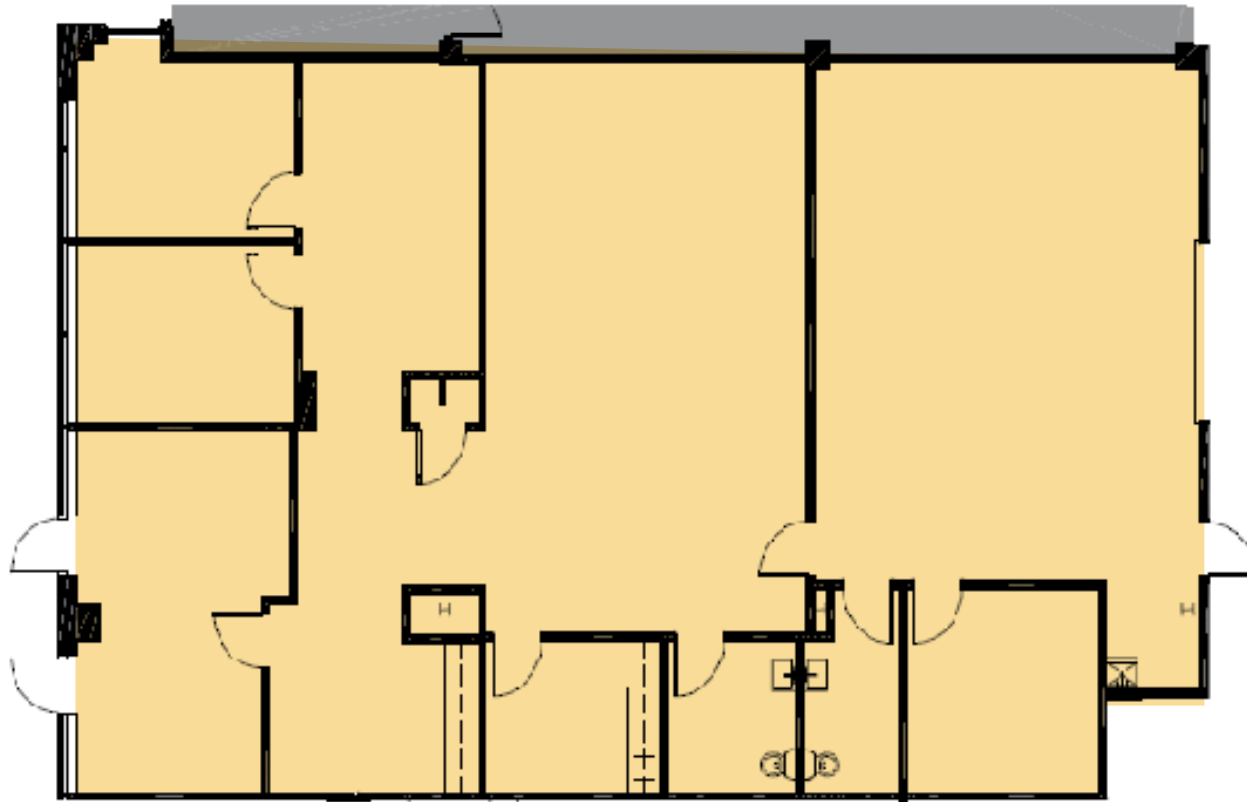

Alban Station

7405 / 7406 / 7411 Alban Station Court
7420 / 7426 / 7432 Alban Station Boulevard, Springfield, VA

7432 Alban Station Boulevard
SUITE A108 | 2,820 SF

FLEX SPACE
AVAILABLE IMMEDIATELY

Lincoln

LEASING INFORMATION: 703.522.4600

CORRELL CAULFIELD / ccaulfield@lpc.com / 703.284.5886
JACK REDMOND / jredmond@lpc.com / 703.284.5880

Public Storage COMMERCIAL
REAL ESTATE