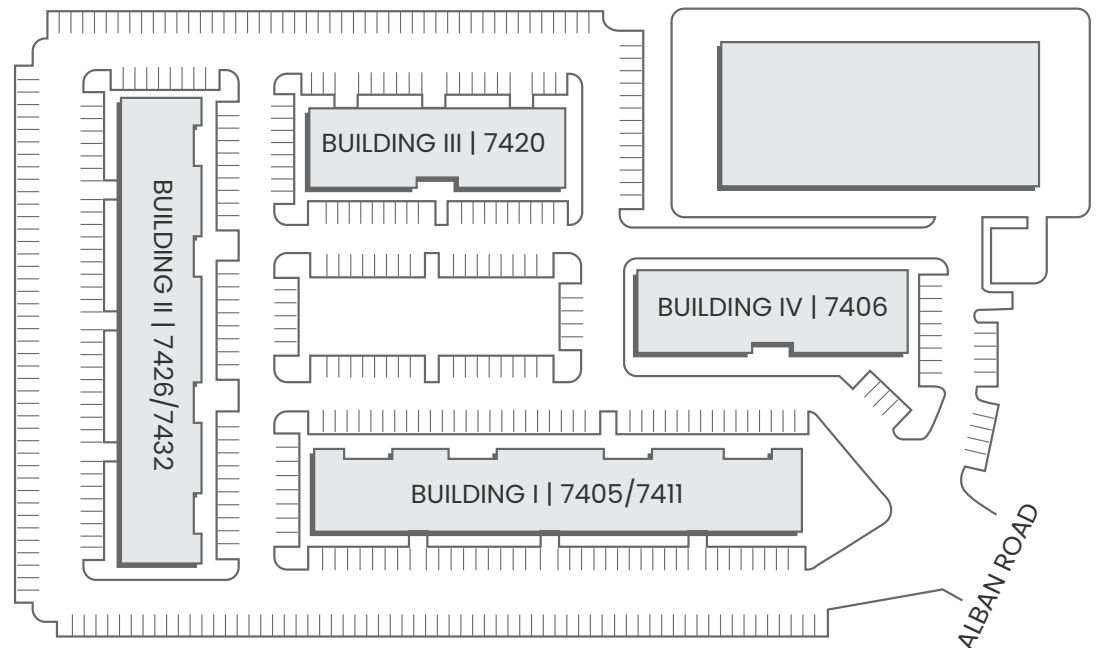

Alban Station

7405 / 7406 / 7411 Alban Station Court
7420 / 7426 / 7432 Alban Station Boulevard, Springfield, VA

Public Storage **COMMERCIAL**
REAL ESTATE

LEASING INFORMATION: 703.522.4600

CORRELL CAULFIELD

ccaufield@lpc.com
703.284.5886

JACK REDMOND

jredmond@lpc.com
703.284.5880

Lincoln