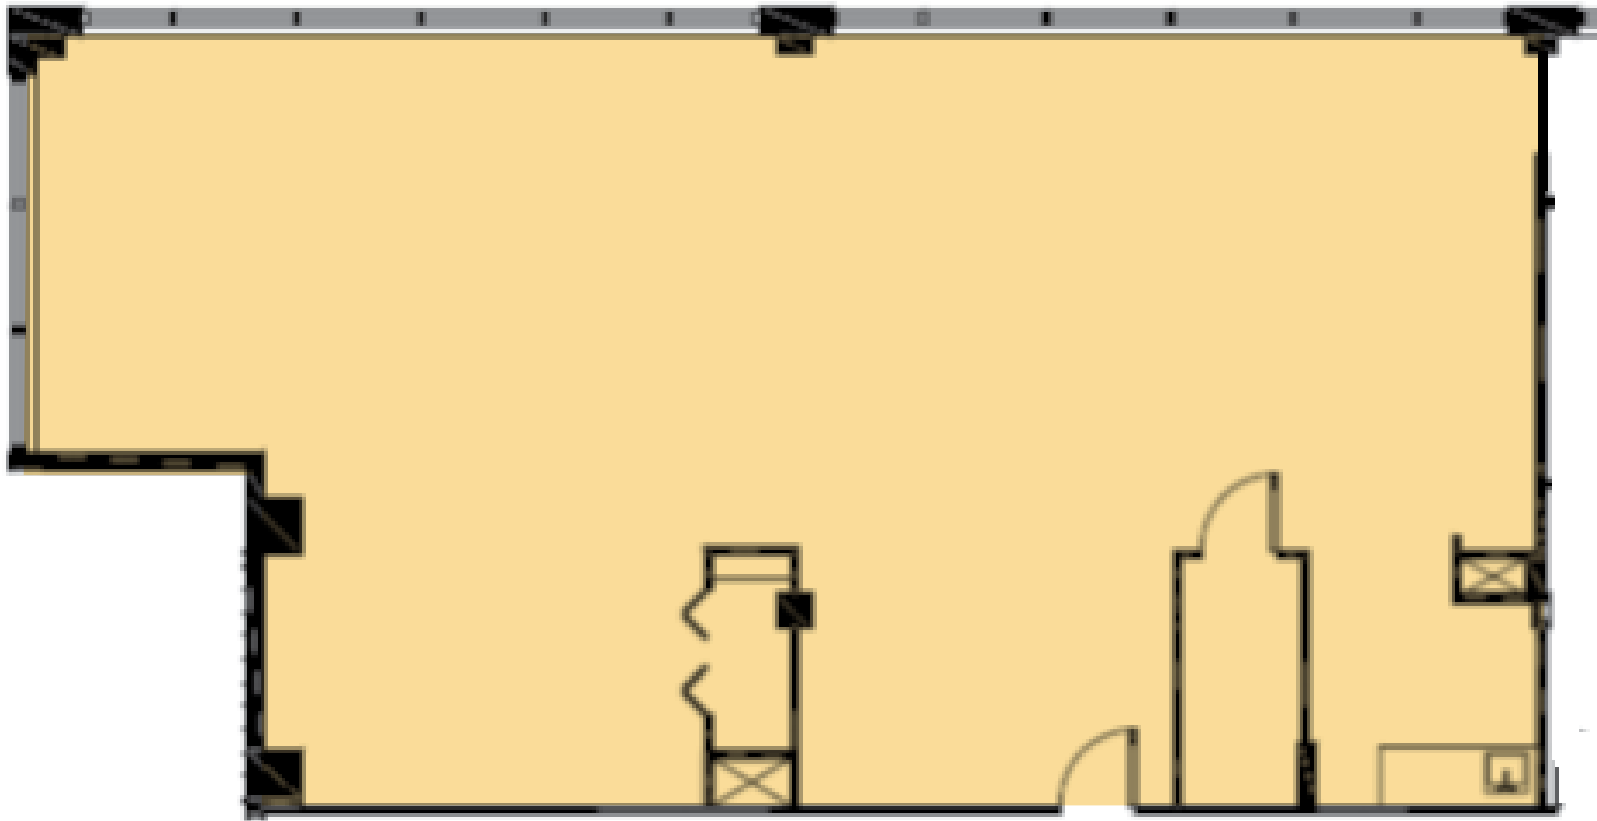

Alban Station

7405 / 7406 / 7411 Alban Station Court
7420 / 7426 / 7432 Alban Station Boulevard, Springfield, VA

7405 Alban Station Court
SUITE B201 | 2,022 SF

Lincoln

LEASING INFORMATION: 703.522.4600

CORRELL CAULFIELD / ccaulfield@lpc.com / 703.284.5886
JACK REDMOND / jredmond@lpc.com / 703.284.5880

Public Storage **COMMERCIAL**
REAL ESTATE