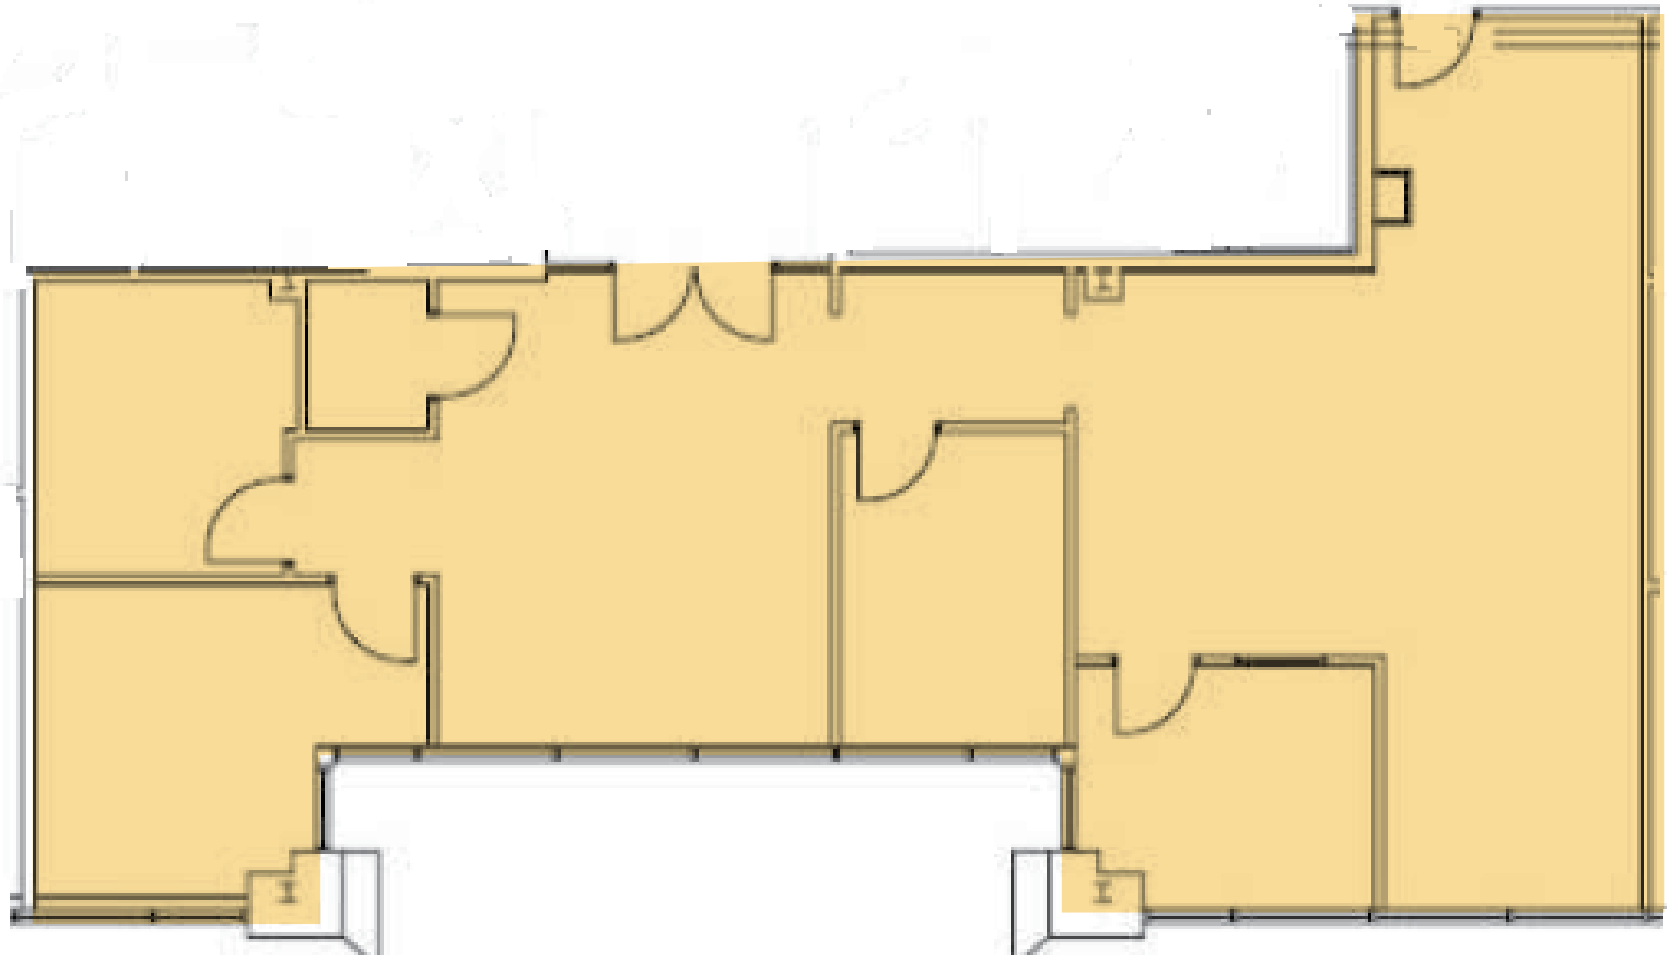

7420 Alban Station Boulevard
SUITE B212 | 1,582 SF

Lincoln

LEASING INFORMATION: 703.522.4600

CORRELL CAULFIELD / ccaulfield@lpc.com / 703.284.5886
JACK REDMOND / jredmond@lpc.com / 703.284.5880

Public Storage **COMMERCIAL**
REAL ESTATE