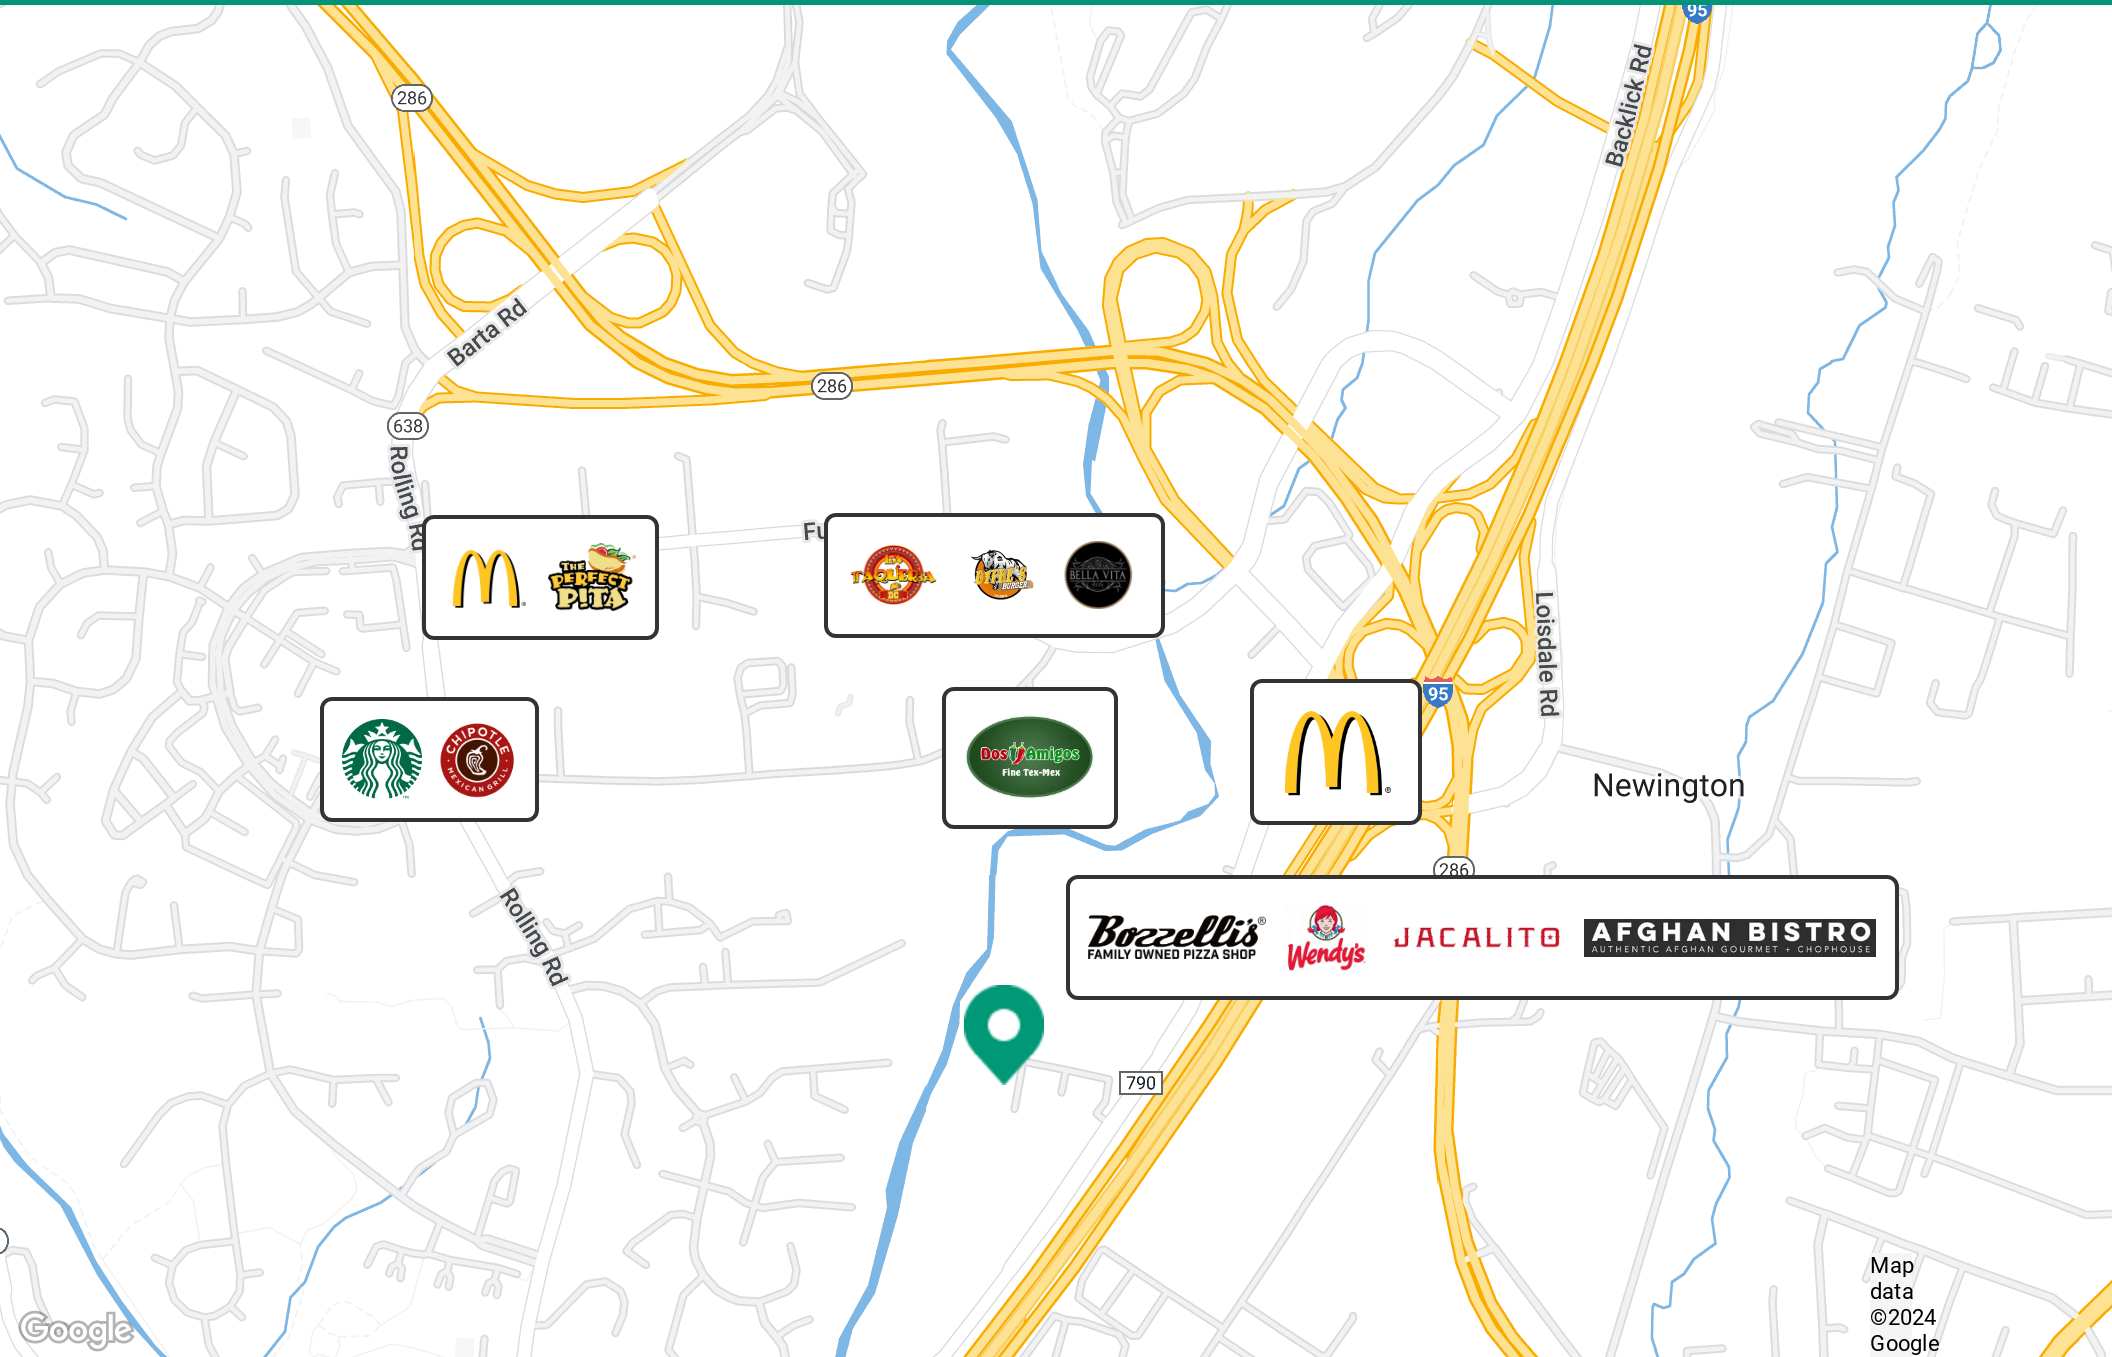

Alban Station

RETAILER MAP

7405 / 7406 / 7411 Alban Station Court
7420 / 7426 / 7432 Alban Station Boulevard, Springfield, VA

Alban Station

7405 / 7406 / 7411 Alban Station Court
7420 / 7426 / 7432 Alban Station Boulevard, Springfield, VA