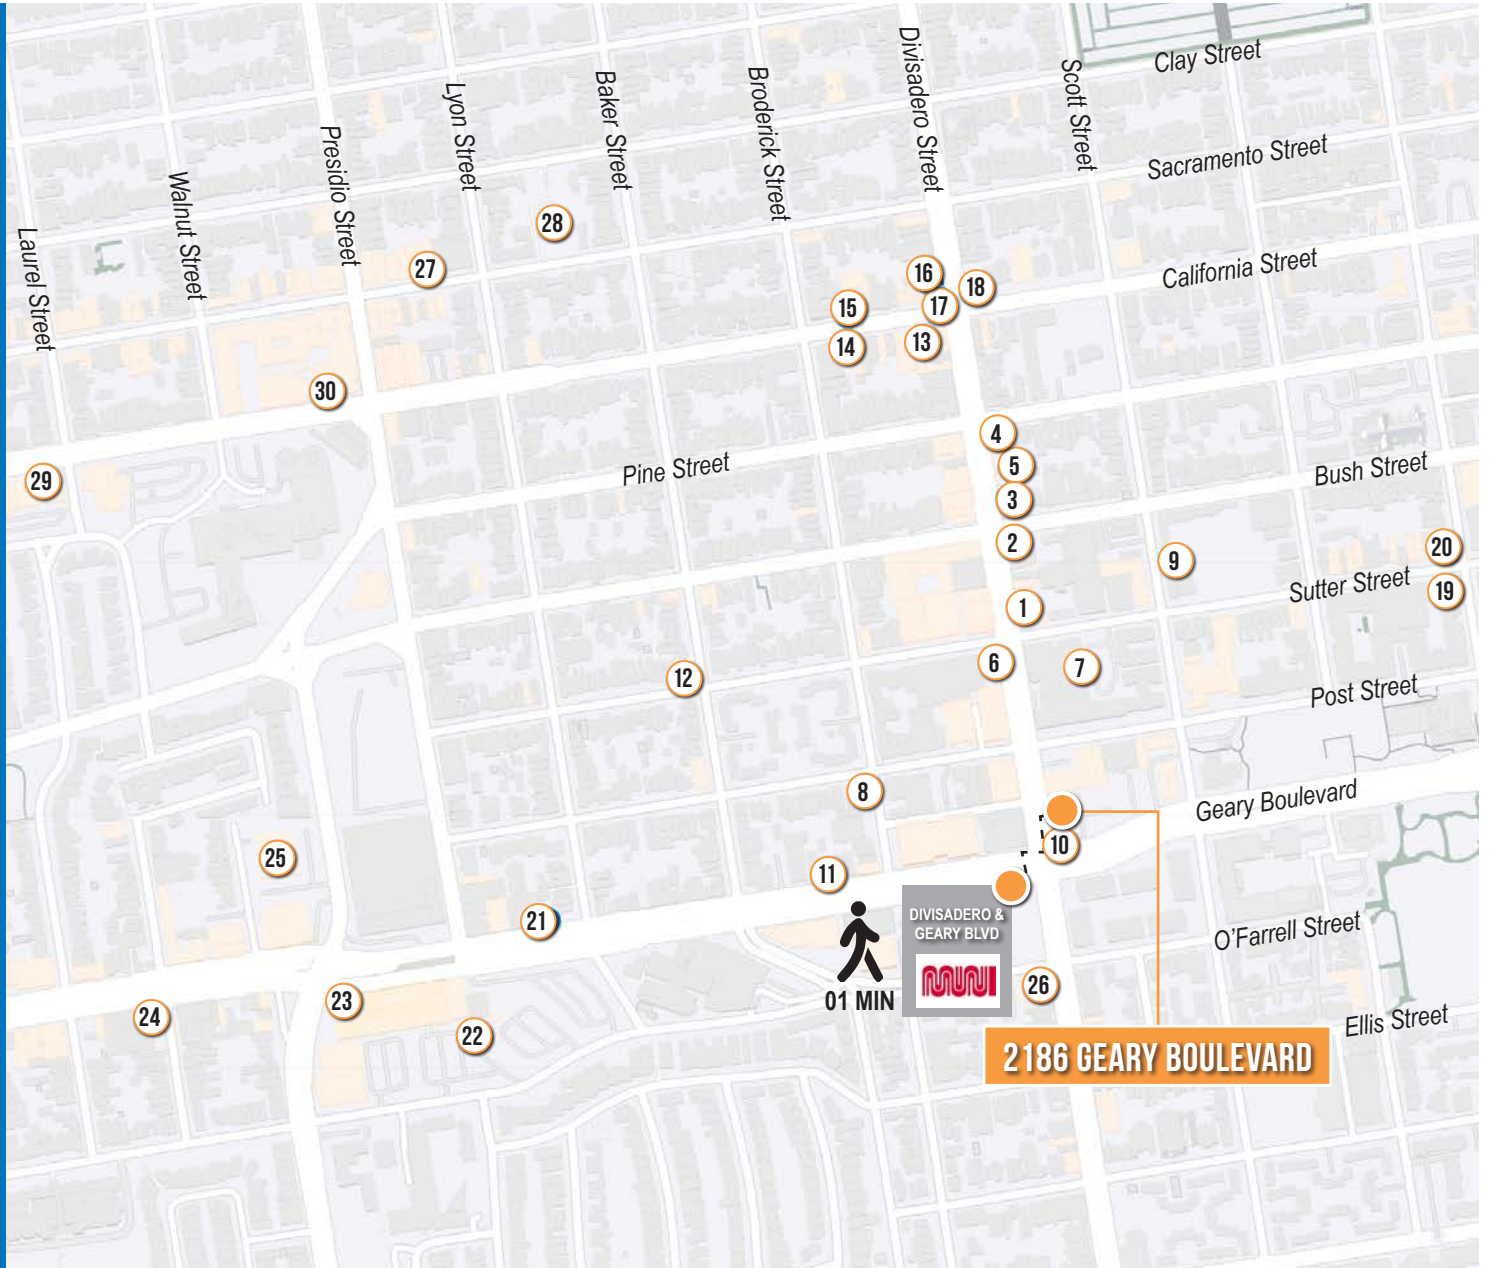

01 MIN to Divisadero Muni
12 MIN to Alta Plaza Park
15 MIN to Alamo Square

11 MIN to Union Square
16 MIN to South of Market
17 MIN to Mission District

12 MIN to 101 On-Ramp
17 MIN to 80 On-Ramp
19 MIN to 280 On-Ramp

2186 GEARY BOULEVARD

NEARBY AMENITIES

- 1.....The Cheese Steak Shop
- 2....The San Francisco Athletic Club
- 3.....El Burrito Express 2
- 4.....Presidio Pizza Company
- 5.....The City Taqueria
- 6.....My Father's Kitchen
- 7UCSF Medical Center at Mount Zion
- 8.....OPA
- 9.....California Tennis Club
- 10.....Xfinity Store by Comcast
- 11.....Zazang Korean Noodles
- 12.....Anomaly SF
- 13.....b. patisserie
- 14.....Eliza's
- 15..... Can-Can Juice Cleanse SF
- 16.....Scopo Divino
- 17.....Cumaica Coffee
- 18.....B. on the Go
- 19.....Sweet Maple
- 20.....Sweet Lime Thai Cuisine
- 21..... Tony's Cable Car Restaurant
- 22.....Chipotle Mexican Grill
- 23.....Target
- 24.....The Pig and Whistle
- 25.....Trader Joe's
- 26.....Walgreens
- 27.....Sorrel
- 28.....Presidio Branch Library
- 29.....Peet's Coffee
- 30.....JCCSF Fitness Center