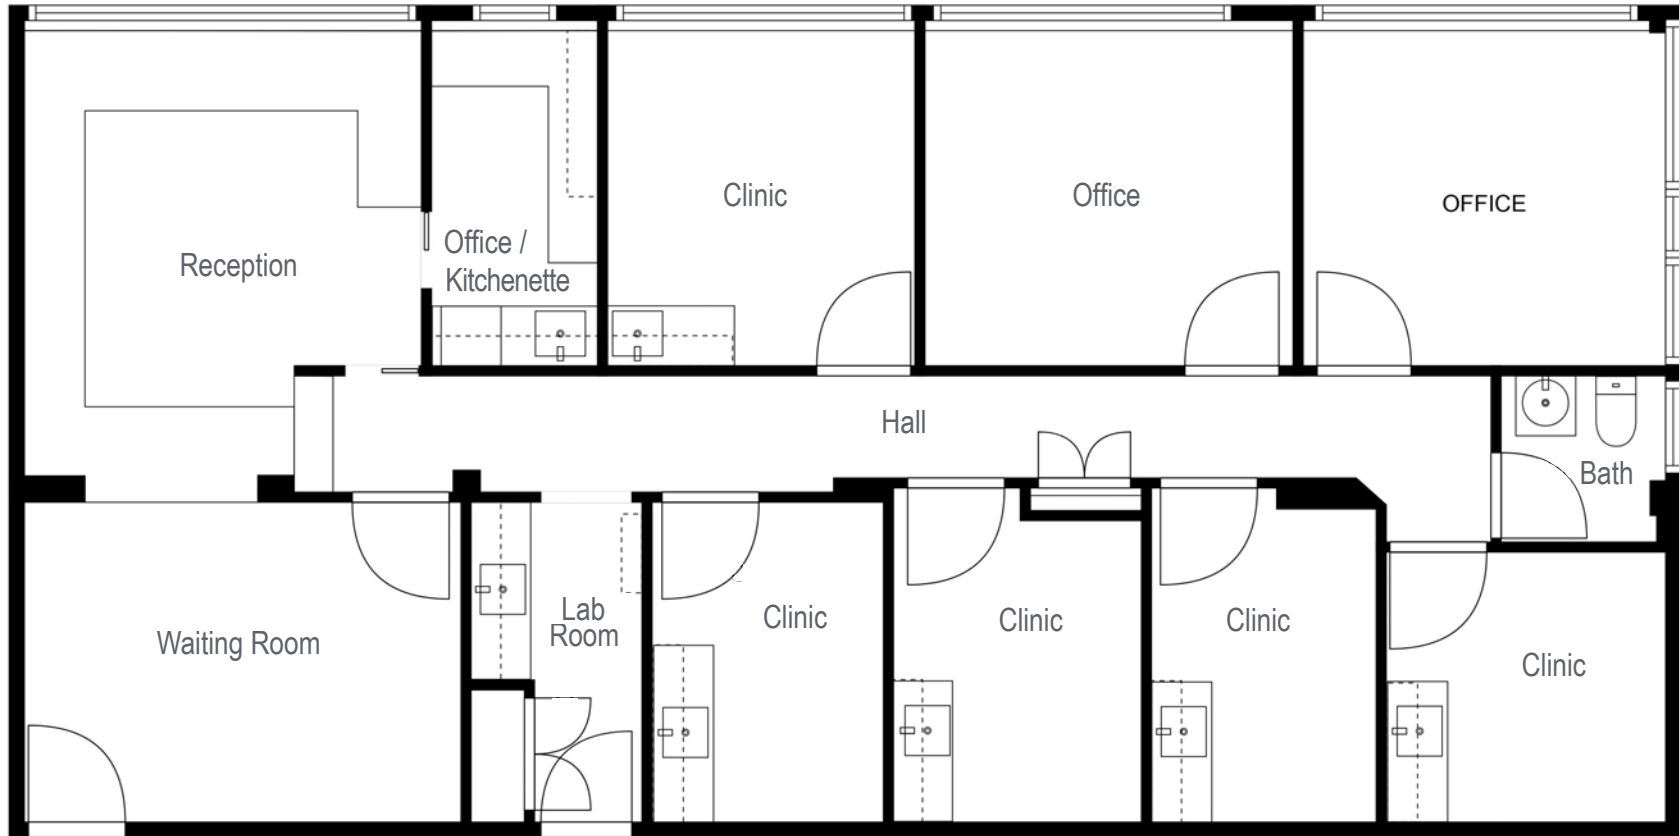

VISIT ELIOPOULOSGROUP.COM

2186 GEARY BOULEVARD

PROPERTY SUMMARY

ADDRESS

2186 Geary Boulevard, Suite 314, San Francisco, CA 94115

AVAILABLE SPACE

Suite 314: +/- 1,362 Square Feet

RENTAL RATE

\$6,250 / Month, FSG

AVAILABLE

Immediately

BUILDING ATTRIBUTES

- + Five (5) Treatment Rooms With Sinks
- + Two (2) Offices
- + Kitchenette With Sink
- + Lab Room With Sink
- + Waiting / Reception Rooms
- + One (1) Private Restroom
- + Monthly Parking Available
- + Elevator In Building
- + HVAC In Unit
- + Clustered Near Hospitals and Medical Centers

2186 GEARY BOULEVARD

2186 GEARY BOULEVARD

FLOOR PLAN

Suite 314: +/- 1,362 Square Feet

2186 GEARY BOULEVARD

LOCATION OVERVIEW

Centrally located with easy access from the Sunset, Alamo Square, and surrounding neighborhoods.