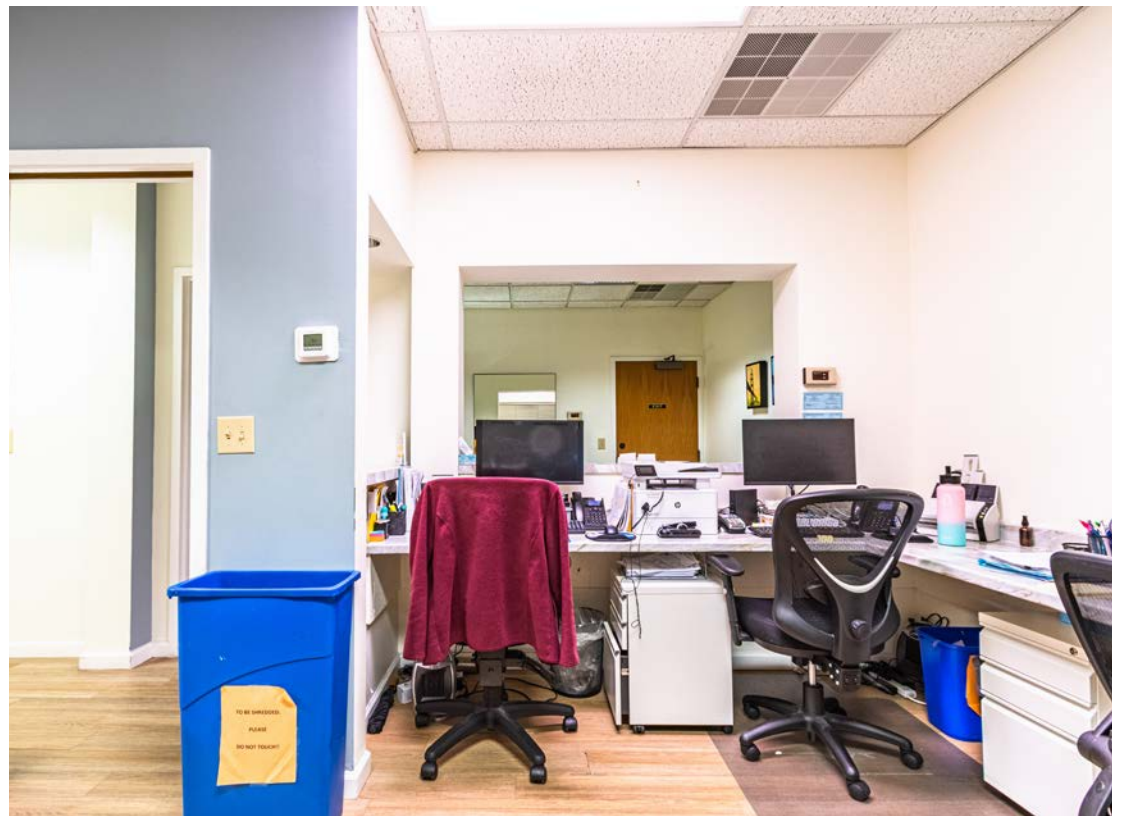

VISIT ELIOPOULOSGROUP.COM

2186 GEARY BOULEVARD

PROPERTY SUMMARY

ADDRESS

2186 Geary Boulevard, Suite 314, San Francisco, CA 94115

AVAILABLE SPACE

Suite 314: +/- 1,362 Square Feet

RENTAL RATE

\$6,250 / Month, FSG

AVAILABLE

Immediately

BUILDING ATTRIBUTES

- + Five (5) Treatment Rooms With Sinks
- + Two (2) Offices
- + Kitchenette With Sink
- + Lab Room With Sink
- + Waiting / Reception Rooms
- + One (1) Private Restroom
- + Monthly Parking Available
- + Elevator In Building
- + HVAC In Unit
- + Clustered Near Hospitals and Medical Centers