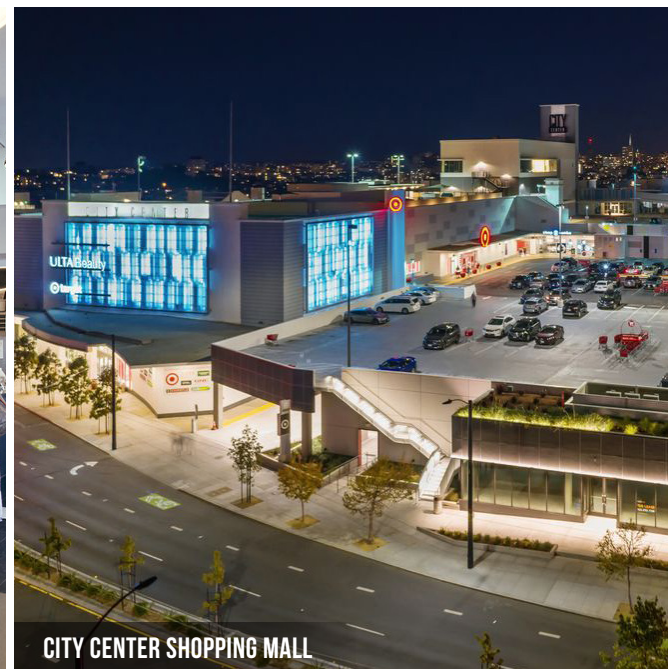

KAISER PERMANENTE SAN FRANCISCO MEDICAL CENTER

ANOMALY SF

CITY CENTER SHOPPING MALL