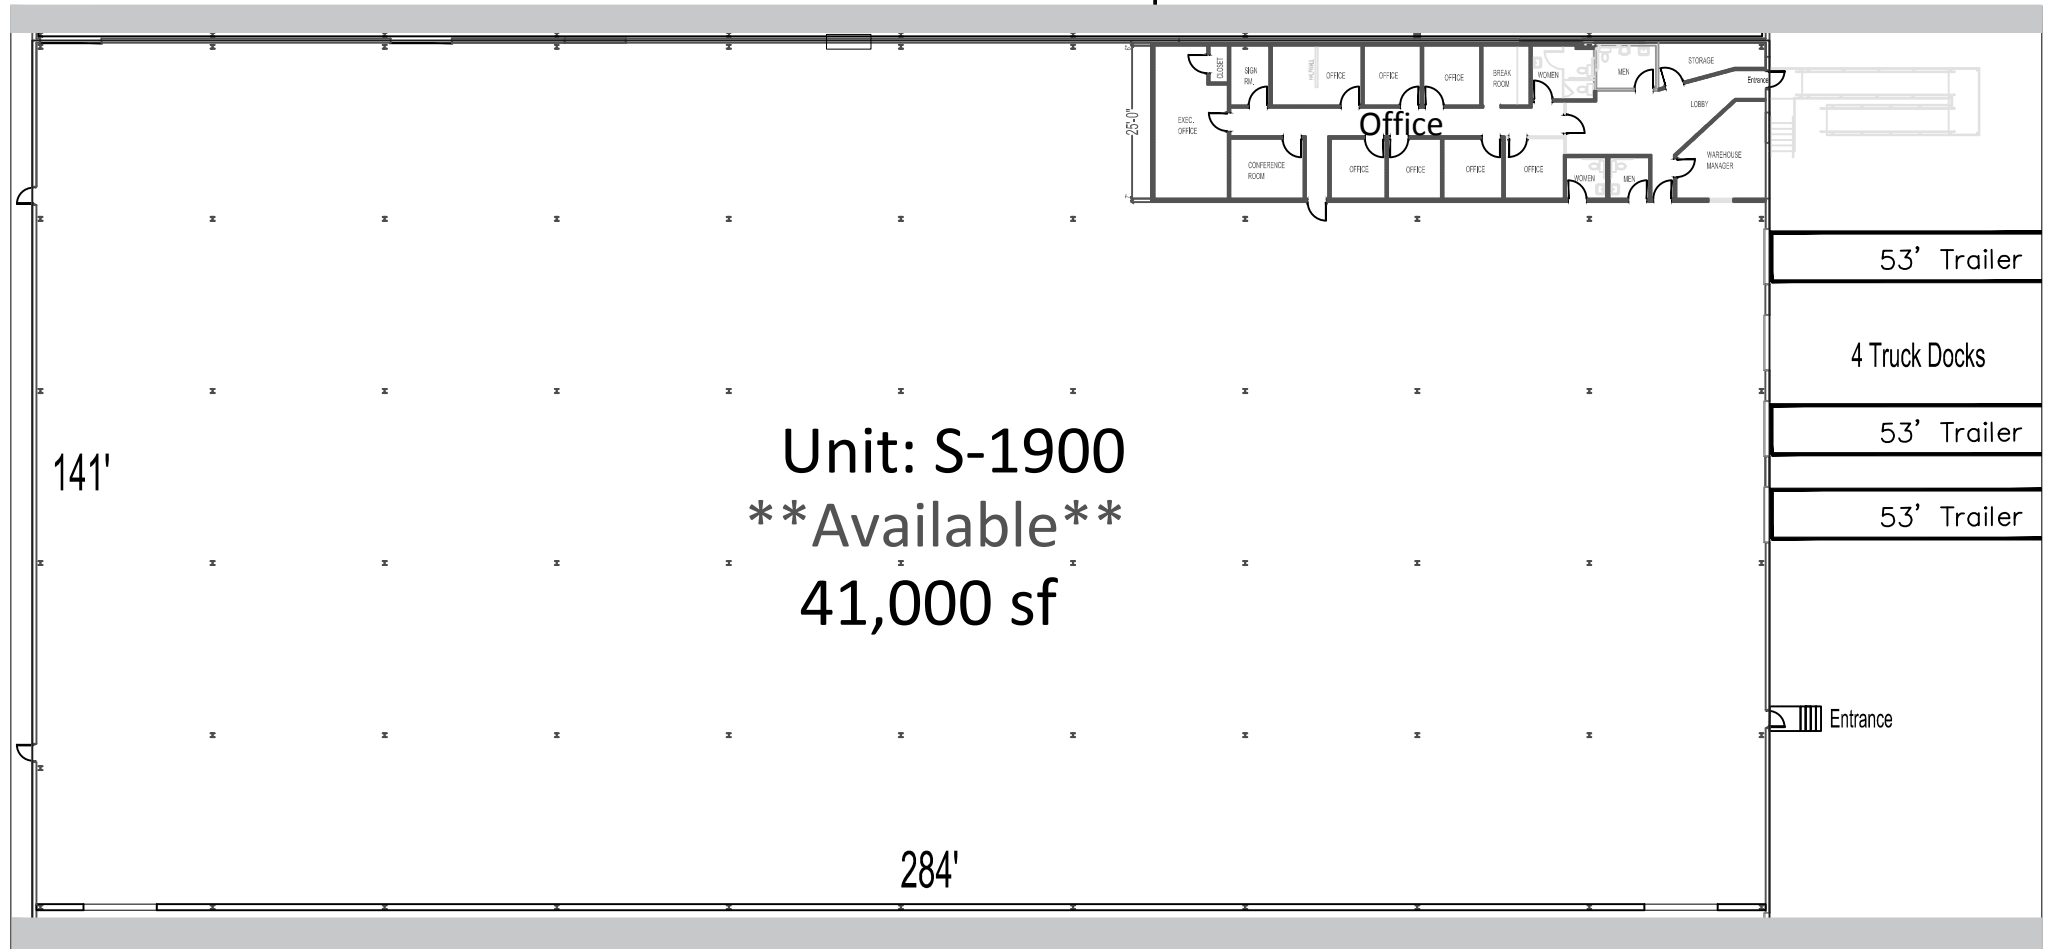

422 BUSINESS CENTER

Retail / Warehouse / Distribution / Industrial

OAKS, PA

****Available****

41,000 sf 20' Ceiling Height
 Unit: S-1900 2,700 sf Office
 4 Truck Docks

Information:

Gene Call
 (610) 721-6900

Justin Call
 (610) 721-7649

Office

Site Plan:

Unit: S-1900
****Available****
 41,000 sf

Floor Plan