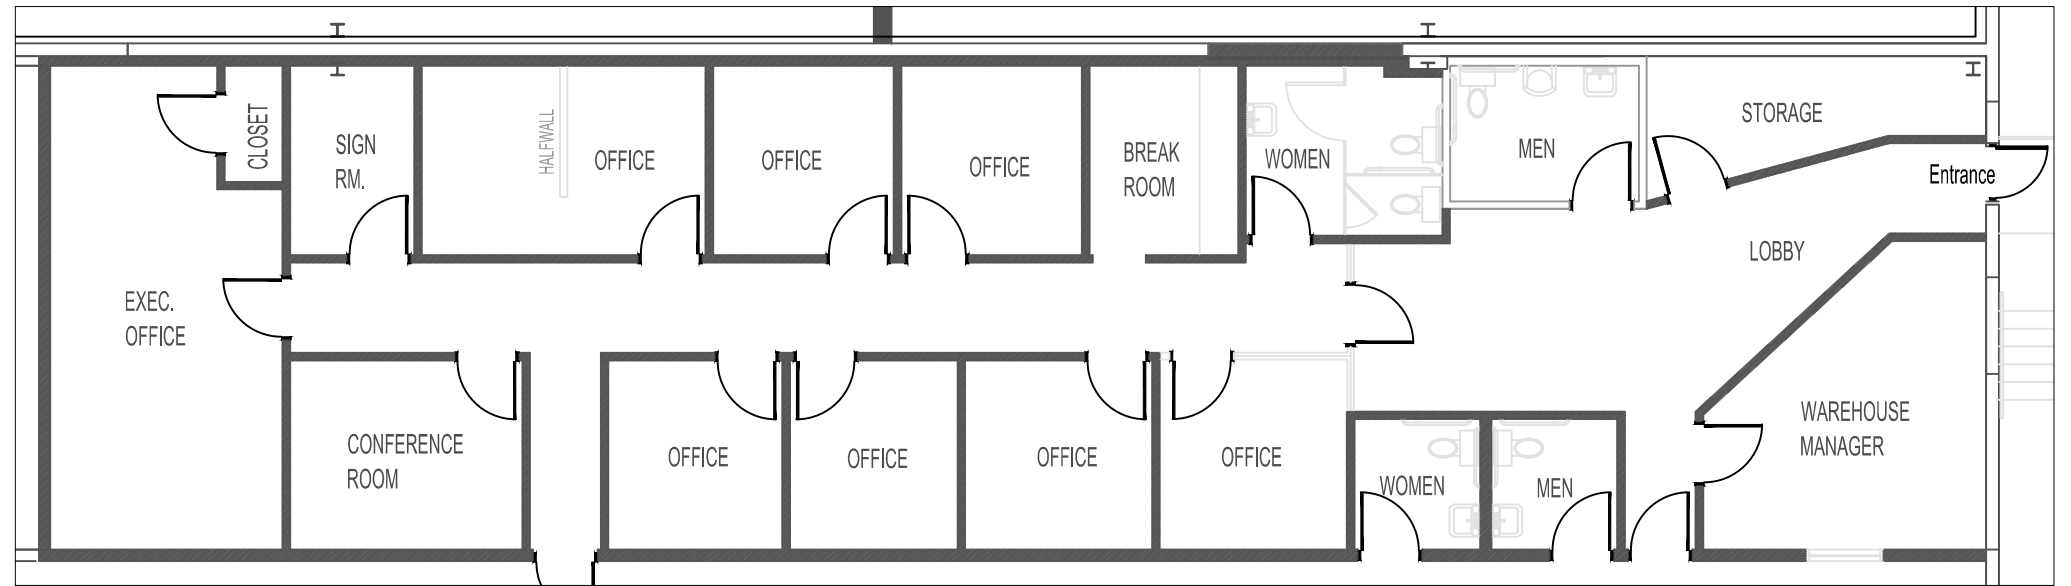

422 BUSINESS CENTER

Retail / Warehouse / Distribution / Industrial

OAKS, PA

****Available****

41,000 sf 20' Ceiling Height
 Unit: S-1900 2,700 sf Office
 4 Truck Docks

Information:

Gene Call
 (610) 721-6900

Justin Call
 (610) 721-7649

Office

Site Plan:

Unit: S-1900
****Available****
 41,000 sf

Floor Plan