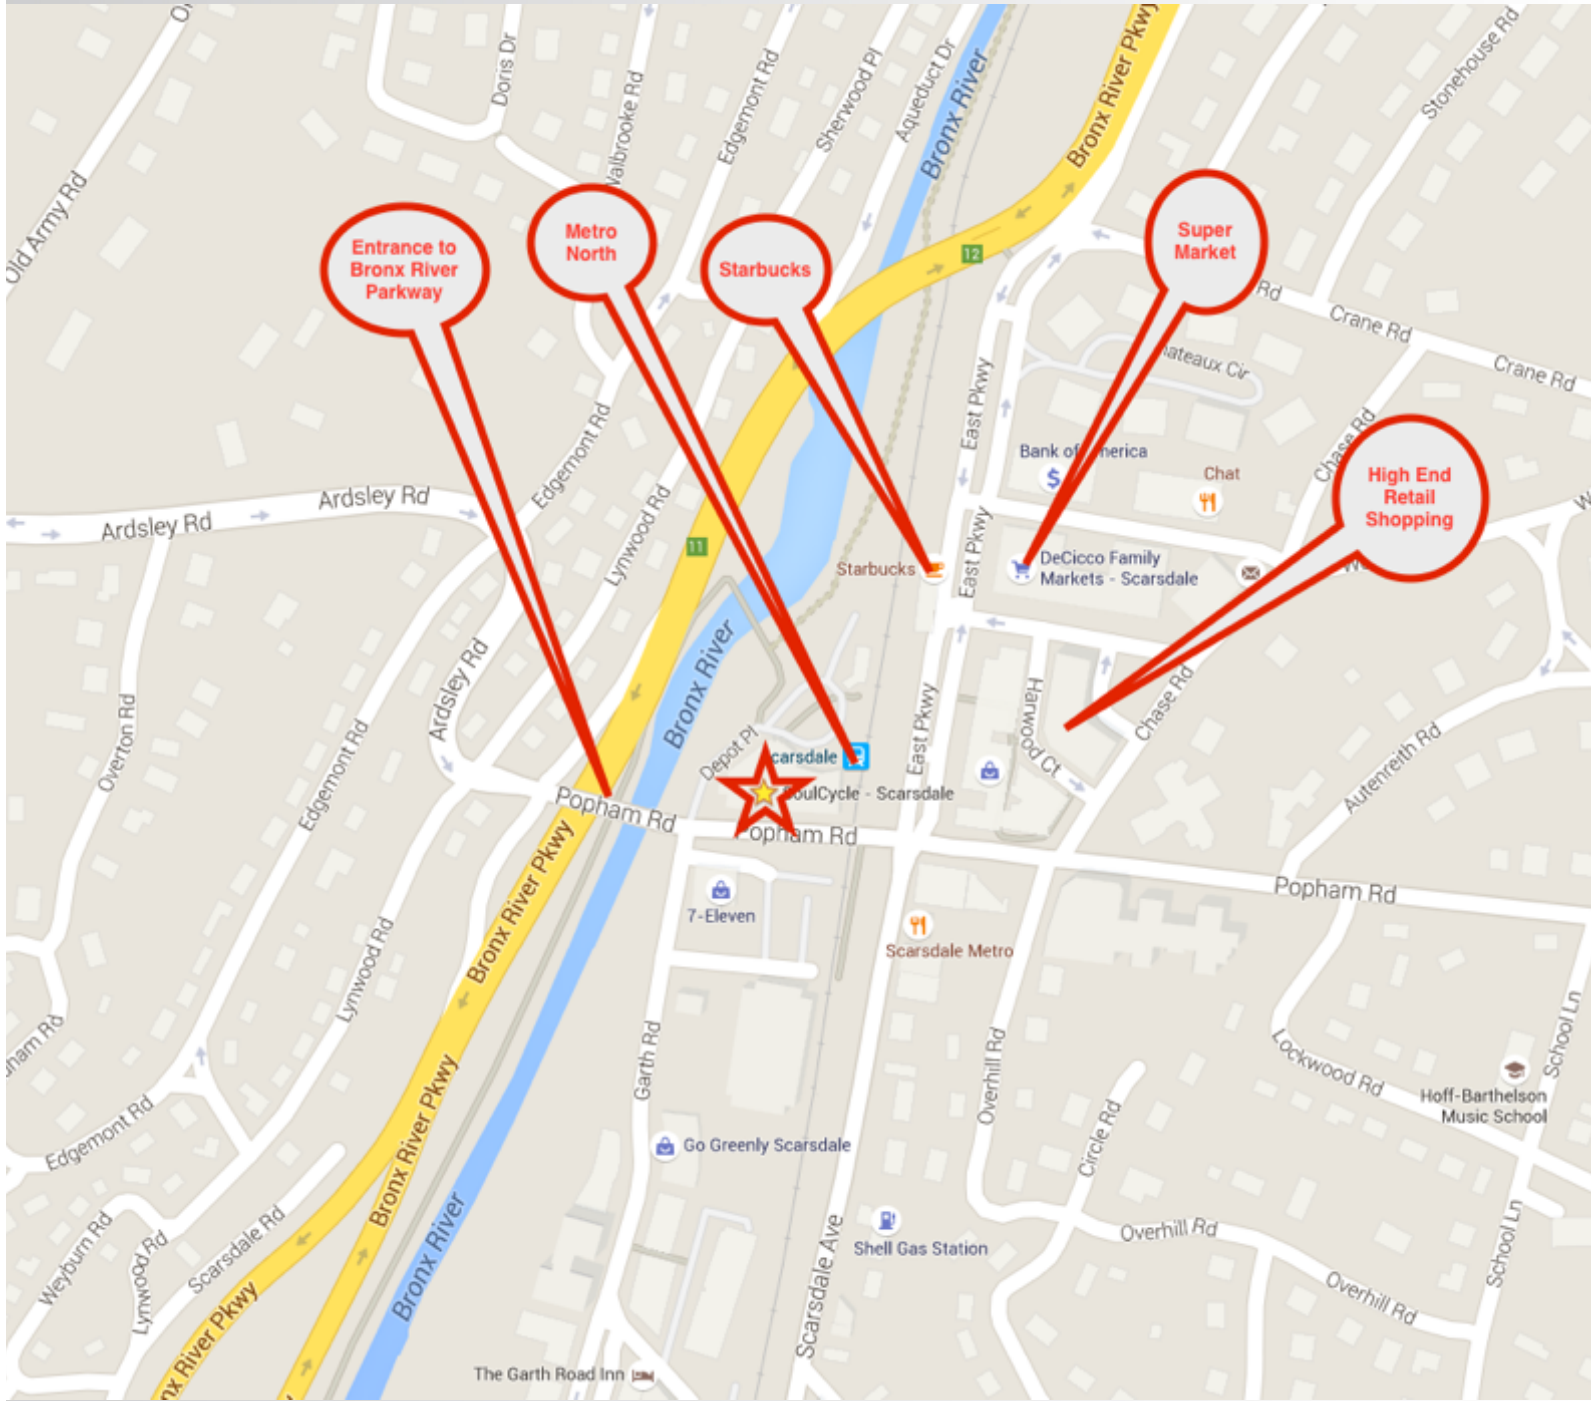

7 Popham Road Scarsdale, NY

All information furnished regarding property for sale, rental or financing is from sources deemed reliable; but no warranty or representation is made to the accuracy thereof and same is submitted subject to errors, omissions, changes of price, rental or other conditions prior sales, sales, lease or withdrawal without notice.