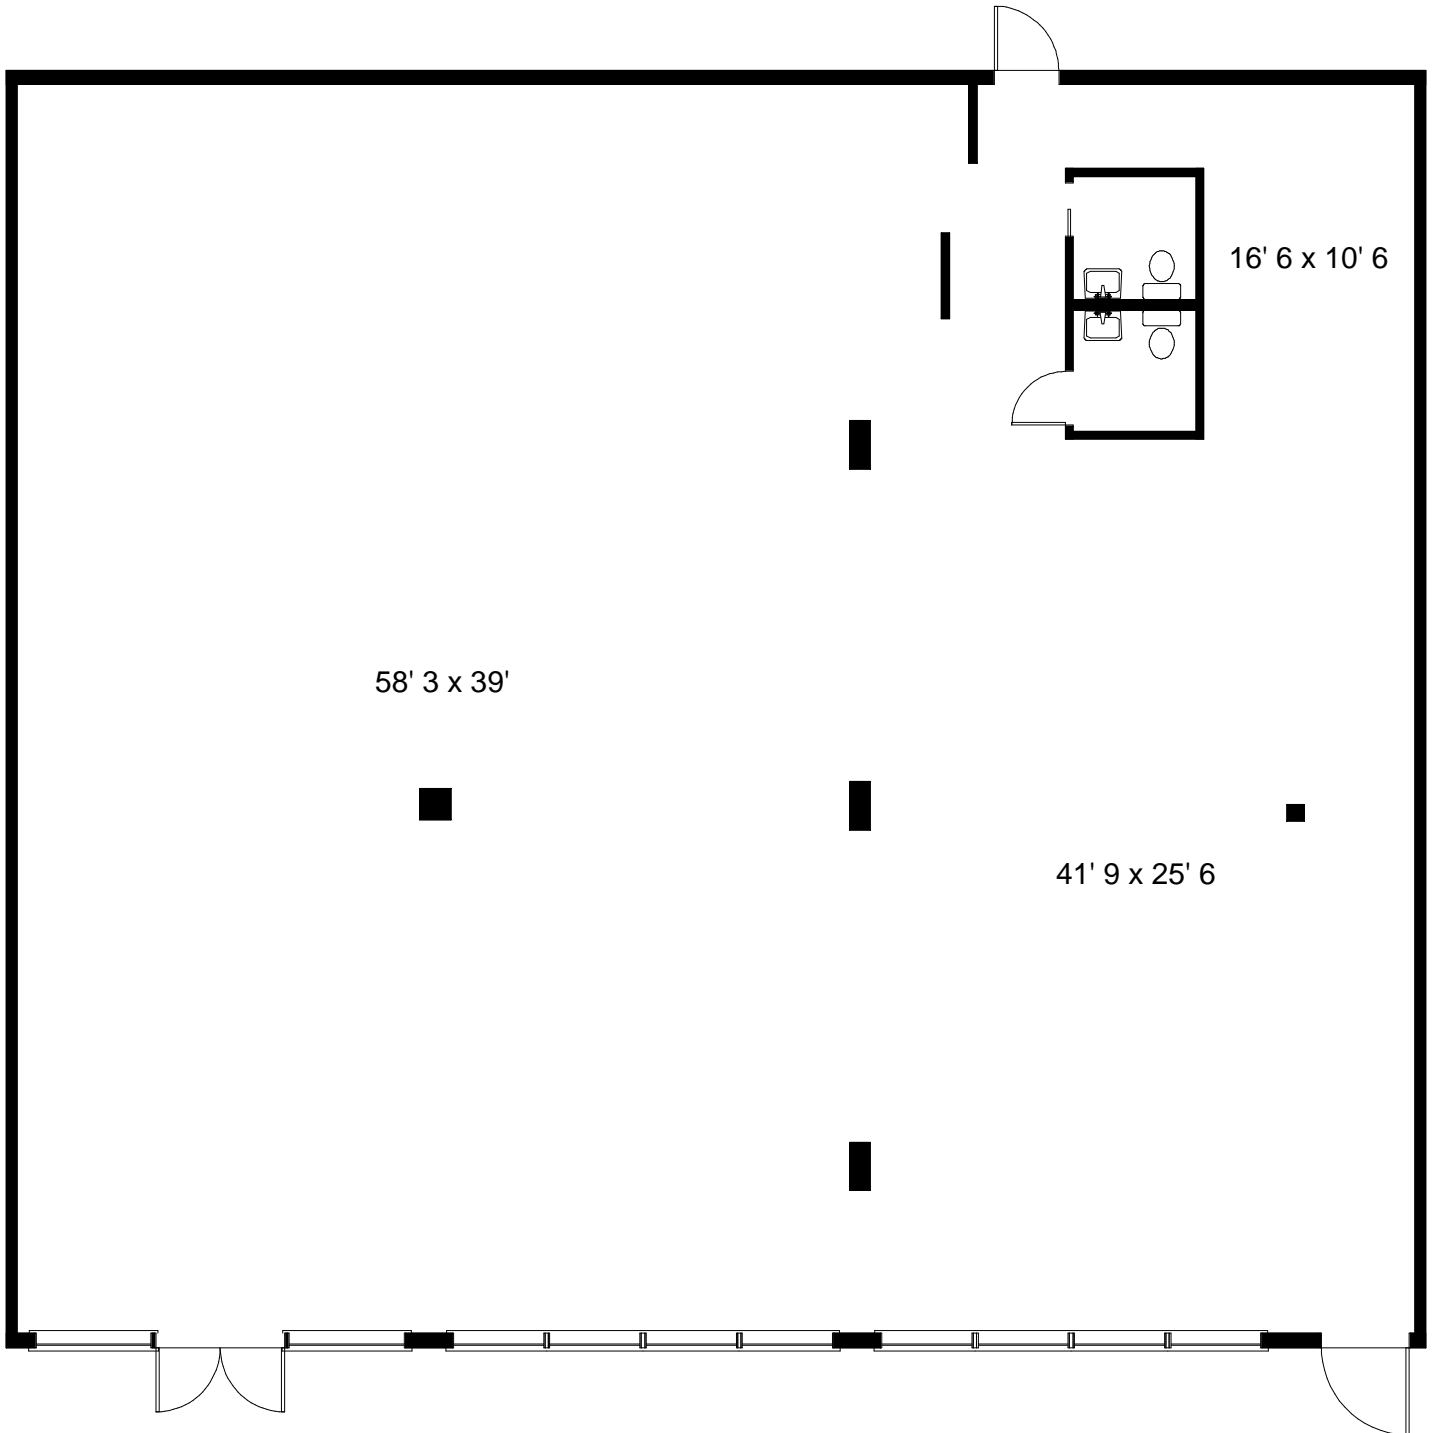

8793 EAST TAMiami TRAIL
SUITES 113 - 115
NAPLES, FL

TOTAL AREA

3875 sq. ft.

Prepared exclusively for Todd Sabin.

©2015 Precision Floorplans, Inc. This document is the copyright property of Precision Floorplans, Inc.