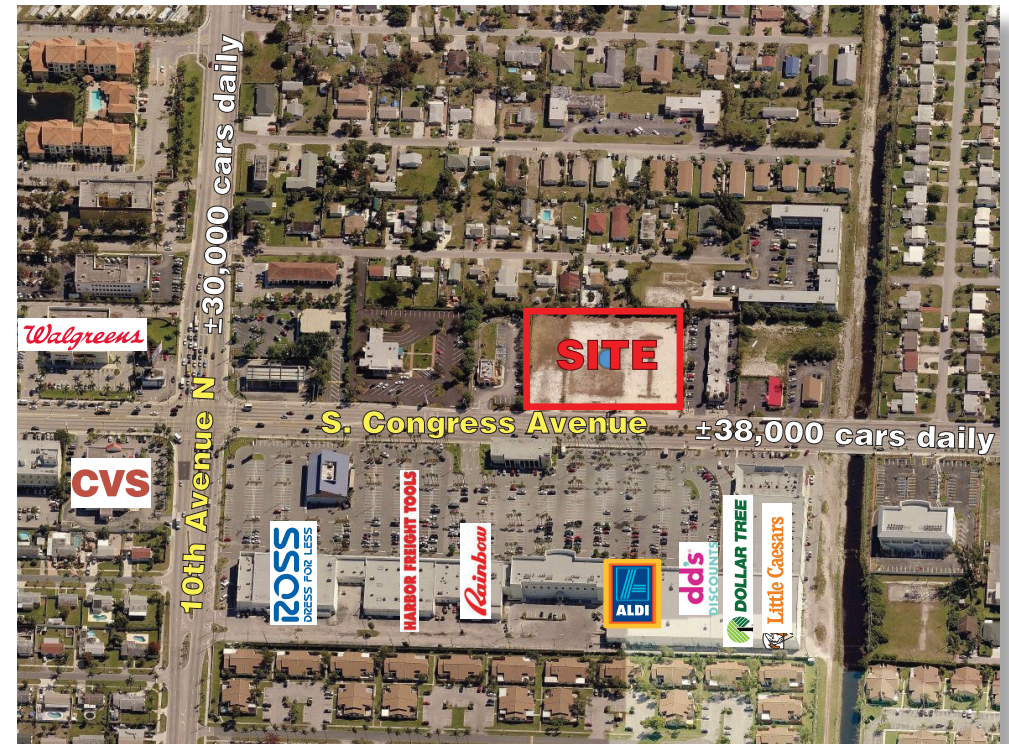

PALM SPRINGS CENTRE

LAKE WORTH, PALM BEACH COUNTY, FLORIDA

CONTACT: Benjamin M. Brody 305-755-3949 bbrody@pihc.com