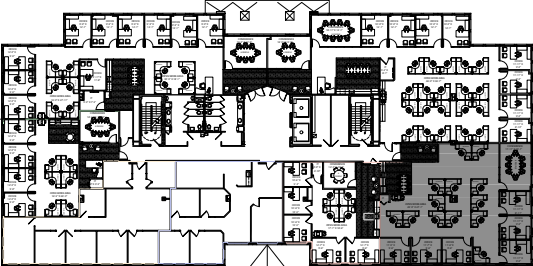

WESTON CORPORATE CENTER

2500 WESTON RD, WESTON, FL 33331

WCC I

SUITE 325 | 3,154 SF

SPEC SUITE

BLANCA COMMERCIAL REAL ESTATE, INC.
LICENSED REAL ESTATE BROKER | BLANCACRE.COM

CHRIS GALLAGHER | 954.465.2624
chris.gallagher@blancacre.com

CHRISTINA STINE JOLLEY | 954.395.2112
christina.jolley@blancacre.com