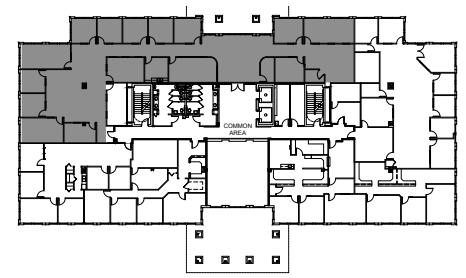

WESTON CORPORATE CENTER

WCC I

SUITE 200 | 6,629 SF

2500 WESTON RD, WESTON, FL 33331

BLANCA COMMERCIAL REAL ESTATE, INC.
LICENSED REAL ESTATE BROKER | BLANCACRE.COM

CHRIS GALLAGHER | 954.465.2624
chris.gallagher@blancacre.com

CHRISTINA STINE JOLLEY | 954.395.2112
christina.jolley@blancacre.com