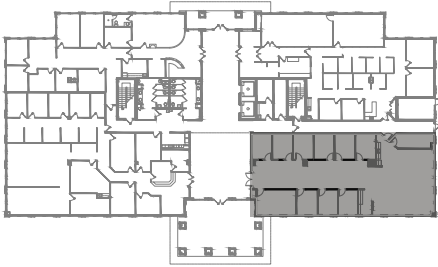

WESTON CORPORATE CENTER

WCC I

SUITE 100 | 3,920 SF

2500 WESTON RD, WESTON, FL 33331

VIRTUAL TOUR

BLANCA COMMERCIAL REAL ESTATE, INC.
LICENSED REAL ESTATE BROKER | BLANCACRE.COM

CHRIS GALLAGHER | 954.465.2624
chris.gallagher@blancacre.com