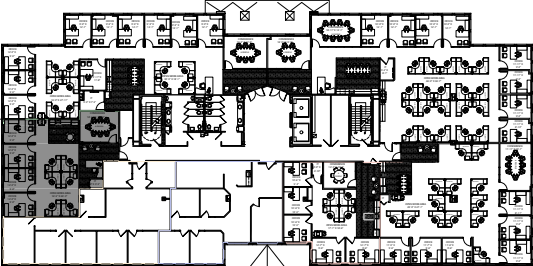

WESTON CORPORATE CENTER

WCC I

SUITE 305 | 1,777 RSF

SPEC SUITE

2500 WESTON RD, WESTON, FL 33331

BLANCA COMMERCIAL REAL ESTATE, INC.
LICENSED REAL ESTATE BROKER | BLANCACRE.COM

CHRIS GALLAGHER | 954.465.2624
chris.gallagher@blancacre.com

CHRISTINA STINE JOLLEY | 954.395.2112
christina.jolley@blancacre.com