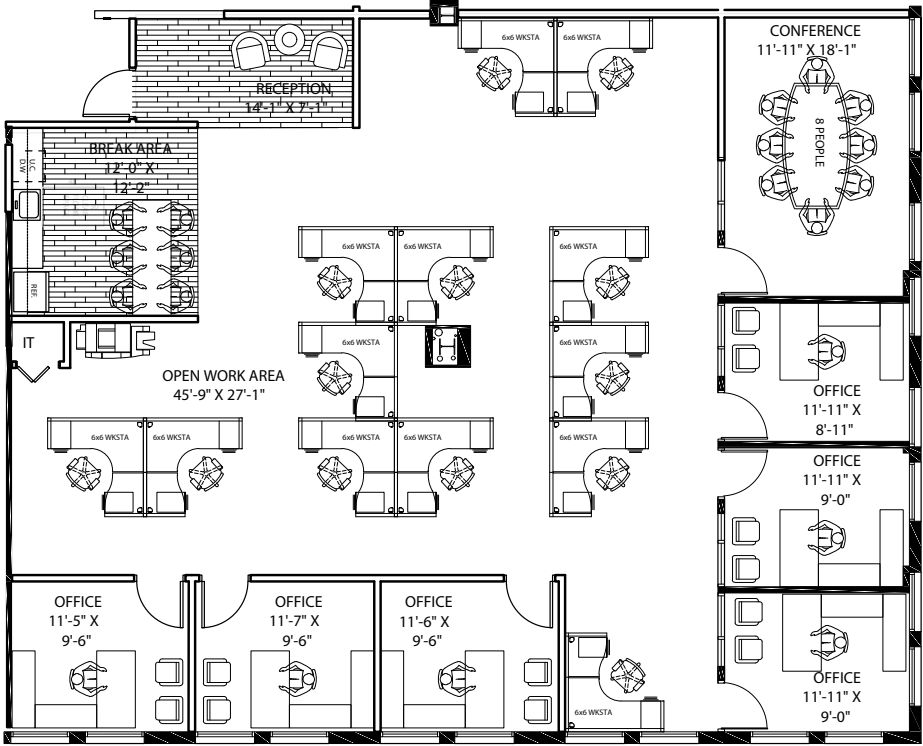

WESTON CORPORATE CENTER

2500 WESTON RD, WESTON, FL 33331

WCC I

SUITE 325 | 3,154 SF

SPEC SUITE

BLANCA COMMERCIAL REAL ESTATE, INC.
LICENSED REAL ESTATE BROKER | BLANCACRE.COM

CHRIS GALLAGHER | 954.465.2624
chris.gallagher@blancacre.com

CHRISTINA STINE JOLLEY | 954.395.2112
christina.jolley@blancacre.com