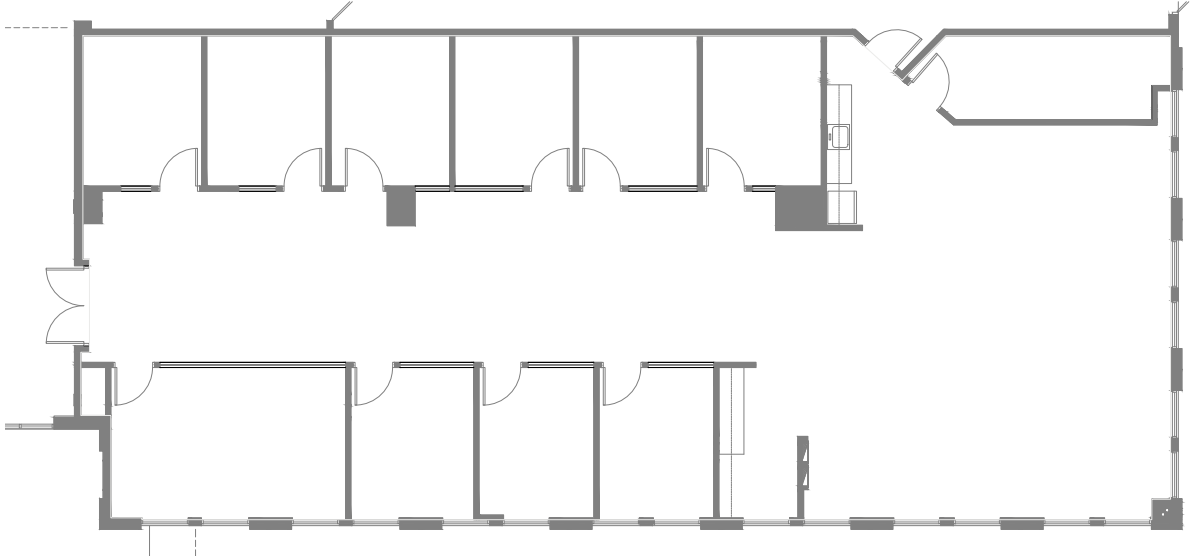

WESTON CORPORATE CENTER

WCC I

SUITE 100 | 3,920 SF

2500 WESTON RD, WESTON, FL 33331

VIRTUAL TOUR

BLANCA COMMERCIAL REAL ESTATE, INC.
LICENSED REAL ESTATE BROKER | BLANCACRE.COM

CHRIS GALLAGHER | 954.465.2624
chris.gallagher@blancacre.com