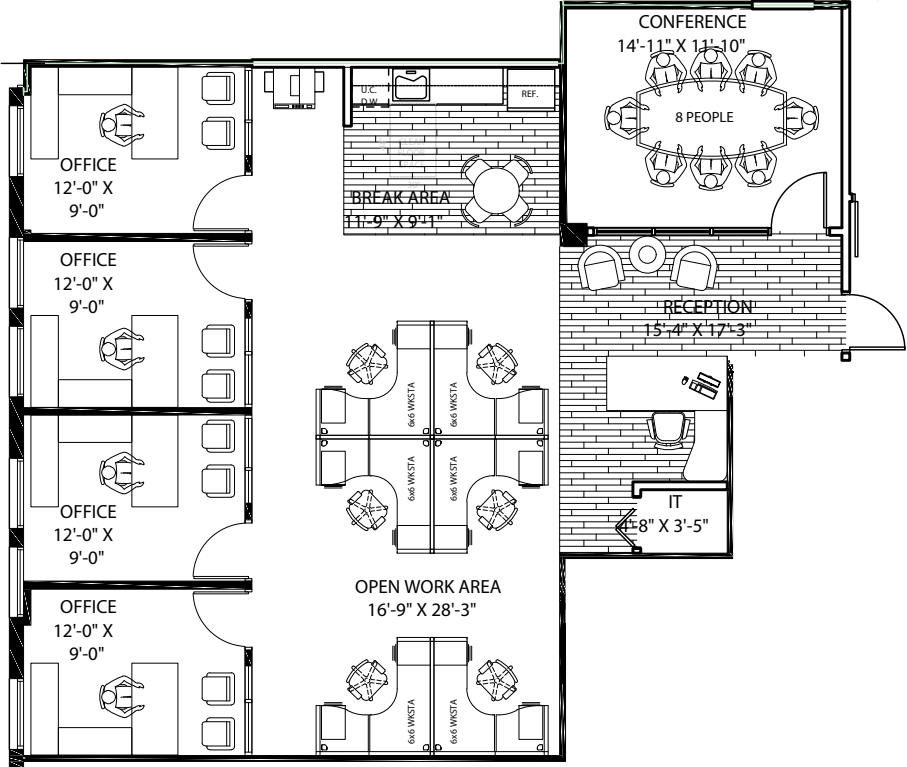

WESTON CORPORATE CENTER

WCC I

SUITE 305 | 1,777 RSF

SPEC SUITE

2500 WESTON RD, WESTON, FL 33331

BLANCA COMMERCIAL REAL ESTATE, INC.
LICENSED REAL ESTATE BROKER | BLANCACRE.COM

CHRIS GALLAGHER | 954.465.2624
chris.gallagher@blancacre.com

CHRISTINA STINE JOLLEY | 954.395.2112
christina.jolley@blancacre.com