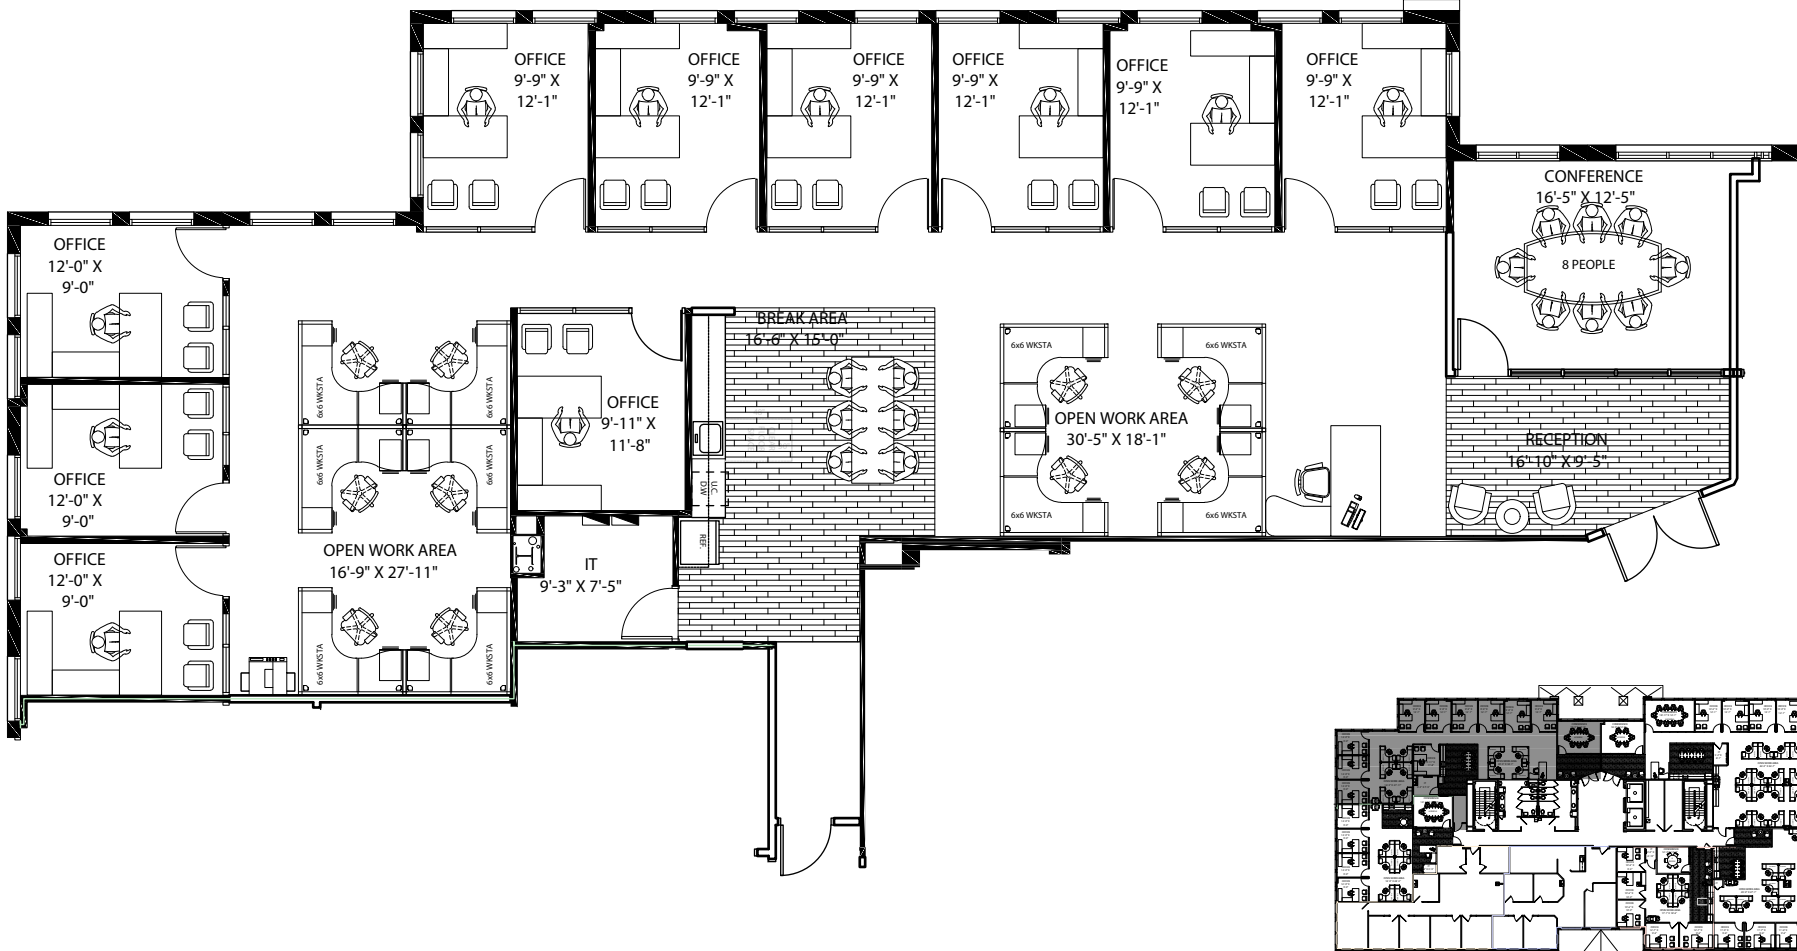

WESTON CORPORATE CENTER

WCC I

SUITE 300 | 3,765 RSF

SPEC SUITE

2500 WESTON RD, WESTON, FL 33331

BLANCA COMMERCIAL REAL ESTATE, INC.
LICENSED REAL ESTATE BROKER | BLANCACRE.COM

CHRIS GALLAGHER | 954.465.2624
chris.gallagher@blancacre.com

CHRISTINA STINE JOLLEY | 954.395.2112
christina.jolley@blancacre.com