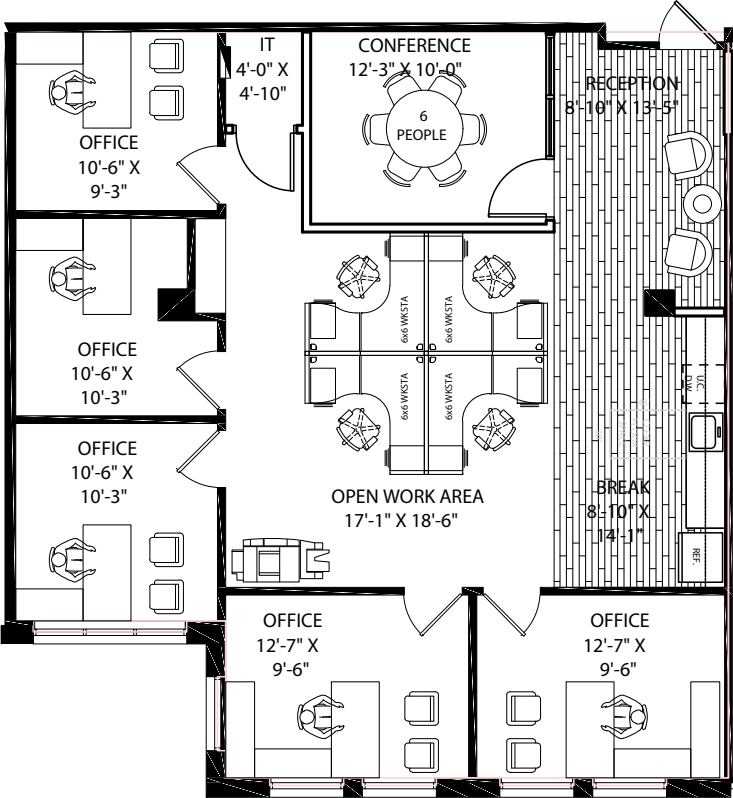

WESTON CORPORATE CENTER

WCC I

SUITE 315 | 1,619 RSF

SPEC SUITE

2500 WESTON RD, WESTON, FL 33331

BLANCA COMMERCIAL REAL ESTATE, INC.
LICENSED REAL ESTATE BROKER | BLANCACRE.COM

CHRIS GALLAGHER | 954.465.2624
chris.gallagher@blancacre.com

CHRISTINA STINE JOLLEY | 954.395.2112
christina.jolley@blancacre.com