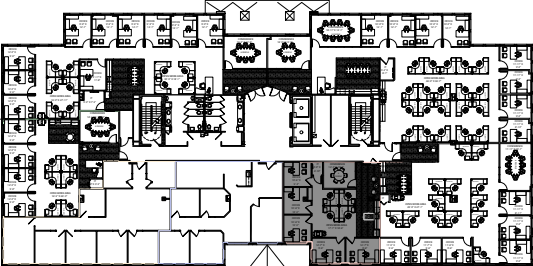

WESTON CORPORATE CENTER

WCC I

SUITE 315 | 1,619 RSF

SPEC SUITE

2500 WESTON RD, WESTON, FL 33331

BLANCA COMMERCIAL REAL ESTATE, INC.
LICENSED REAL ESTATE BROKER | BLANCACRE.COM

CHRIS GALLAGHER | 954.465.2624
chris.gallagher@blancacre.com

CHRISTINA STINE JOLLEY | 954.395.2112
christina.jolley@blancacre.com