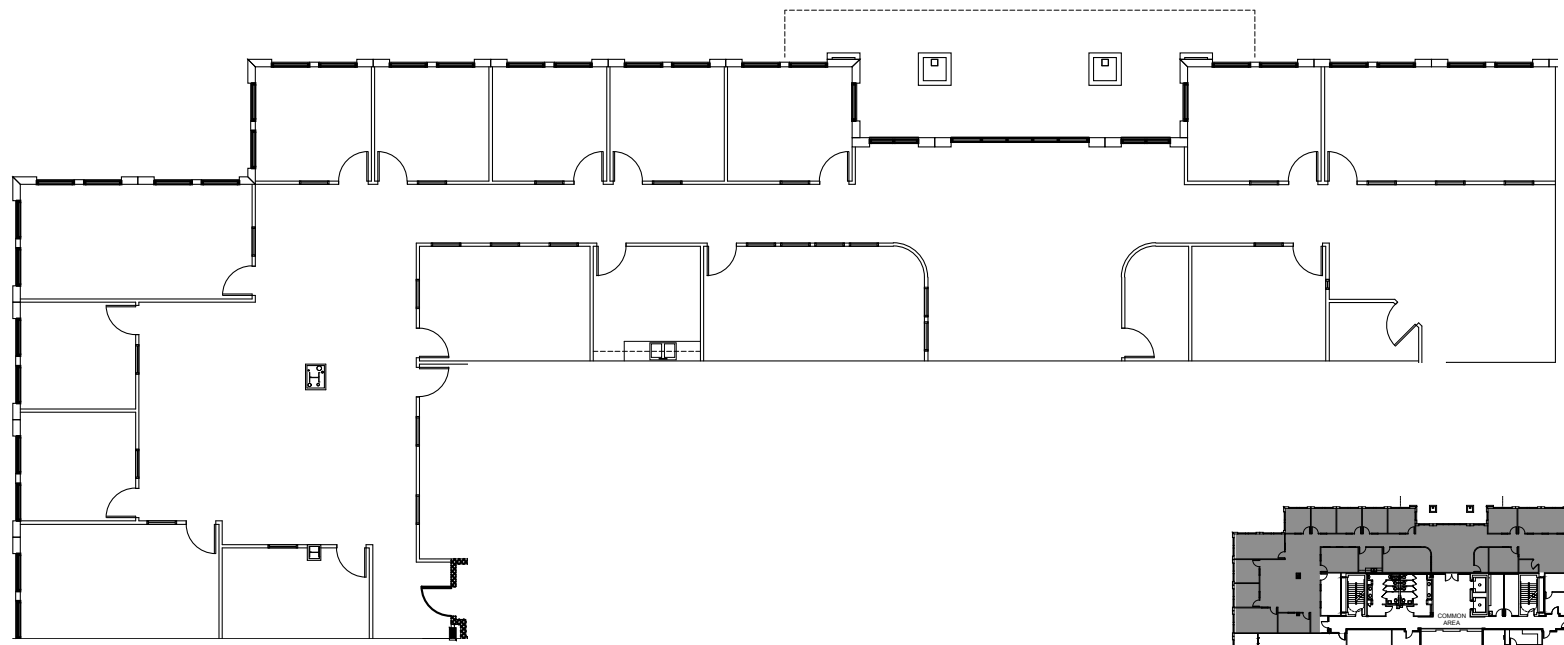

WESTON CORPORATE CENTER

WCC I

SUITE 200 | 6,629 SF

2500 WESTON RD, WESTON, FL 33331

BLANCA COMMERCIAL REAL ESTATE, INC.
LICENSED REAL ESTATE BROKER | BLANCACRE.COM

CHRIS GALLAGHER | 954.465.2624
chris.gallagher@blancacre.com

CHRISTINA STINE JOLLEY | 954.395.2112
christina.jolley@blancacre.com