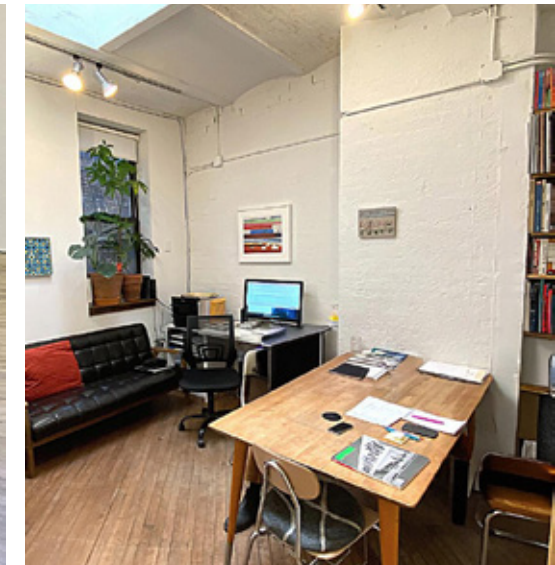

Space Description

Size

Ground Floor ___ 2,000 sf

Possession ___ Immediate

Comments

- ☐ Built out gallery space
- ☐ New lighting with vaulted ceilings
- ☐ Includes: storage area, bathroom, office with skylight, full kitchenette, outdoor courtyard

Neighbors

Russ & Daughters, Clinton St.

Baking Co., The Ludlow Hotel, Katz

Deli, Beauty & Essex, Koneko, Ivan

Ramen, Mr. Purple

OLIVIA HWANG

Senior Managing Director

212.776.1238

ohwang@lee-associates.com

HAZ ALIESSA

Senior Managing Director

646.520.9664

haz@lee-associates.com

All information supplied is from sources deemed reliable and is furnished subject to errors, omissions, modifications, removal of the listing for sale or lease, and to any listing conditions, including the rates and manner of payment of commissions for particular offerings imposed by principals or agreed by this Company, the terms of which are available to principals or duly licensed brokers. Any square footage dimensions set forth are approximate.