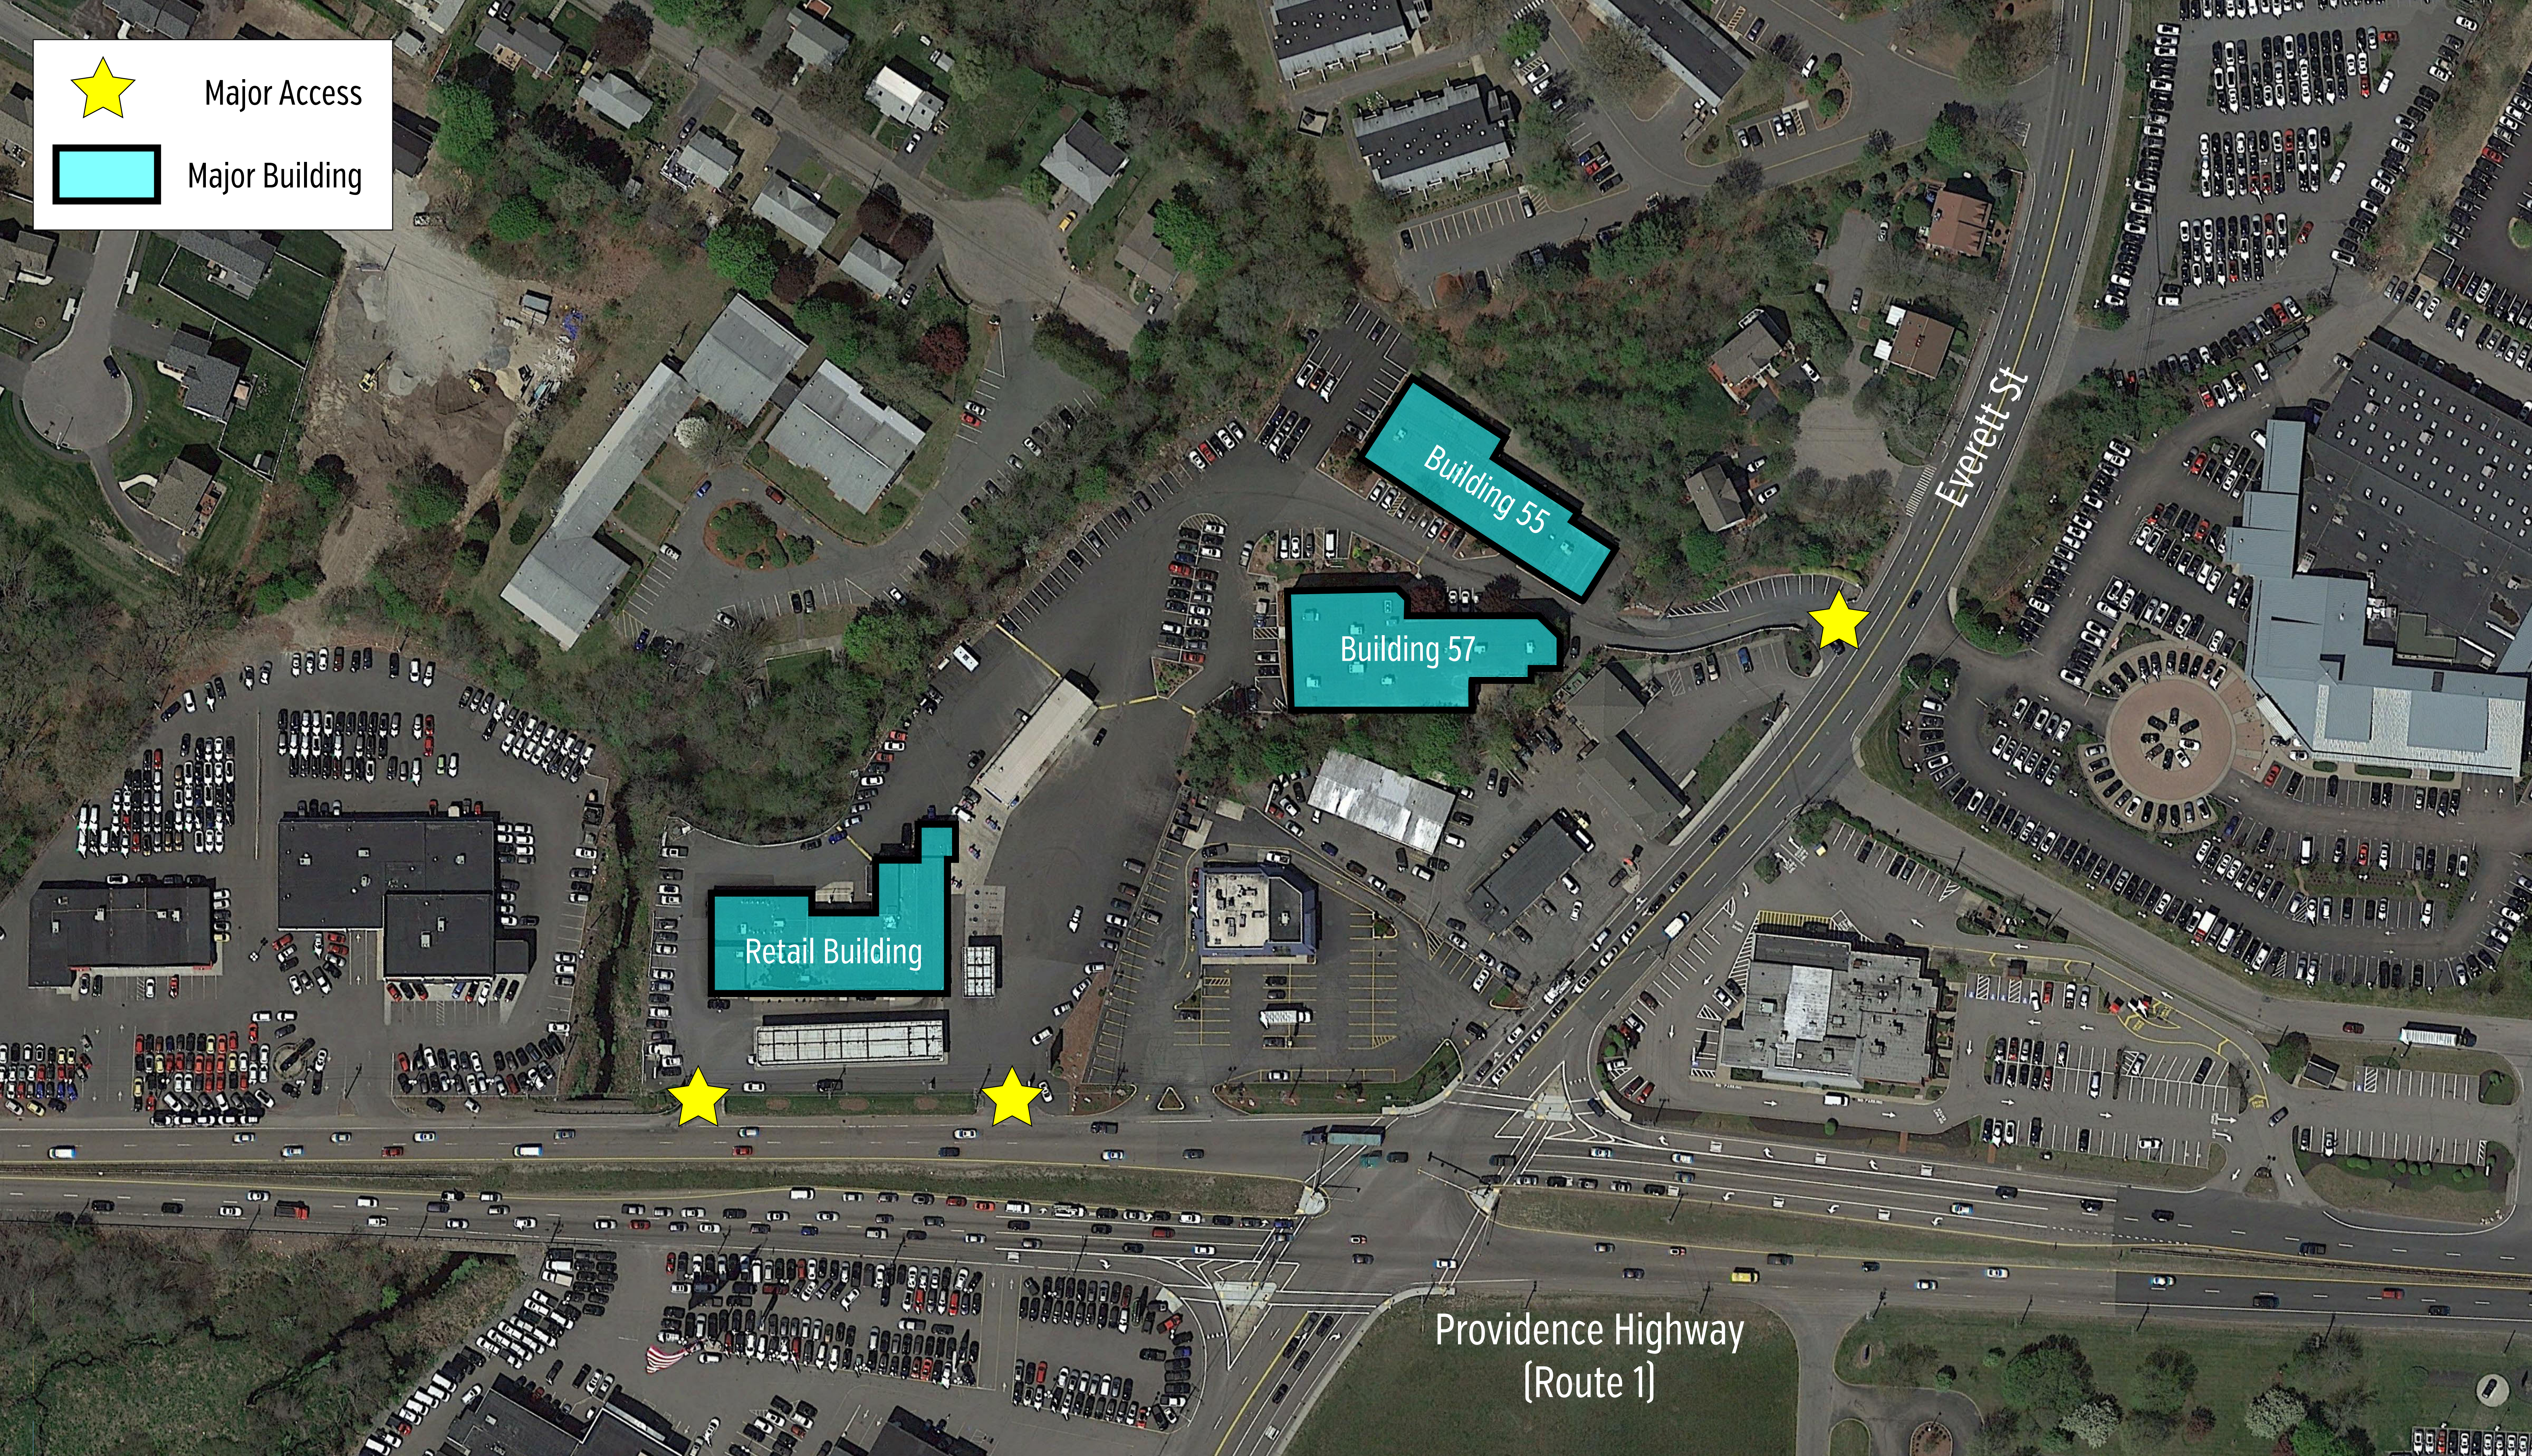

 Major Access
 Major Building

Overall Property Aerial

Rojo Co.
Norwood, MA

This plan is provided for illustrative purposes only and shall not be deemed to be a warranty, representation or agreement by Landlord that the Property, Common Areas, buildings and/or occupants will be as illustrated on this plan, or that tenants which may be referenced on this plan will be at any time be occupants of the Property. Landlord reserves the right to modify size, configuration and occupants of the Property at any time.