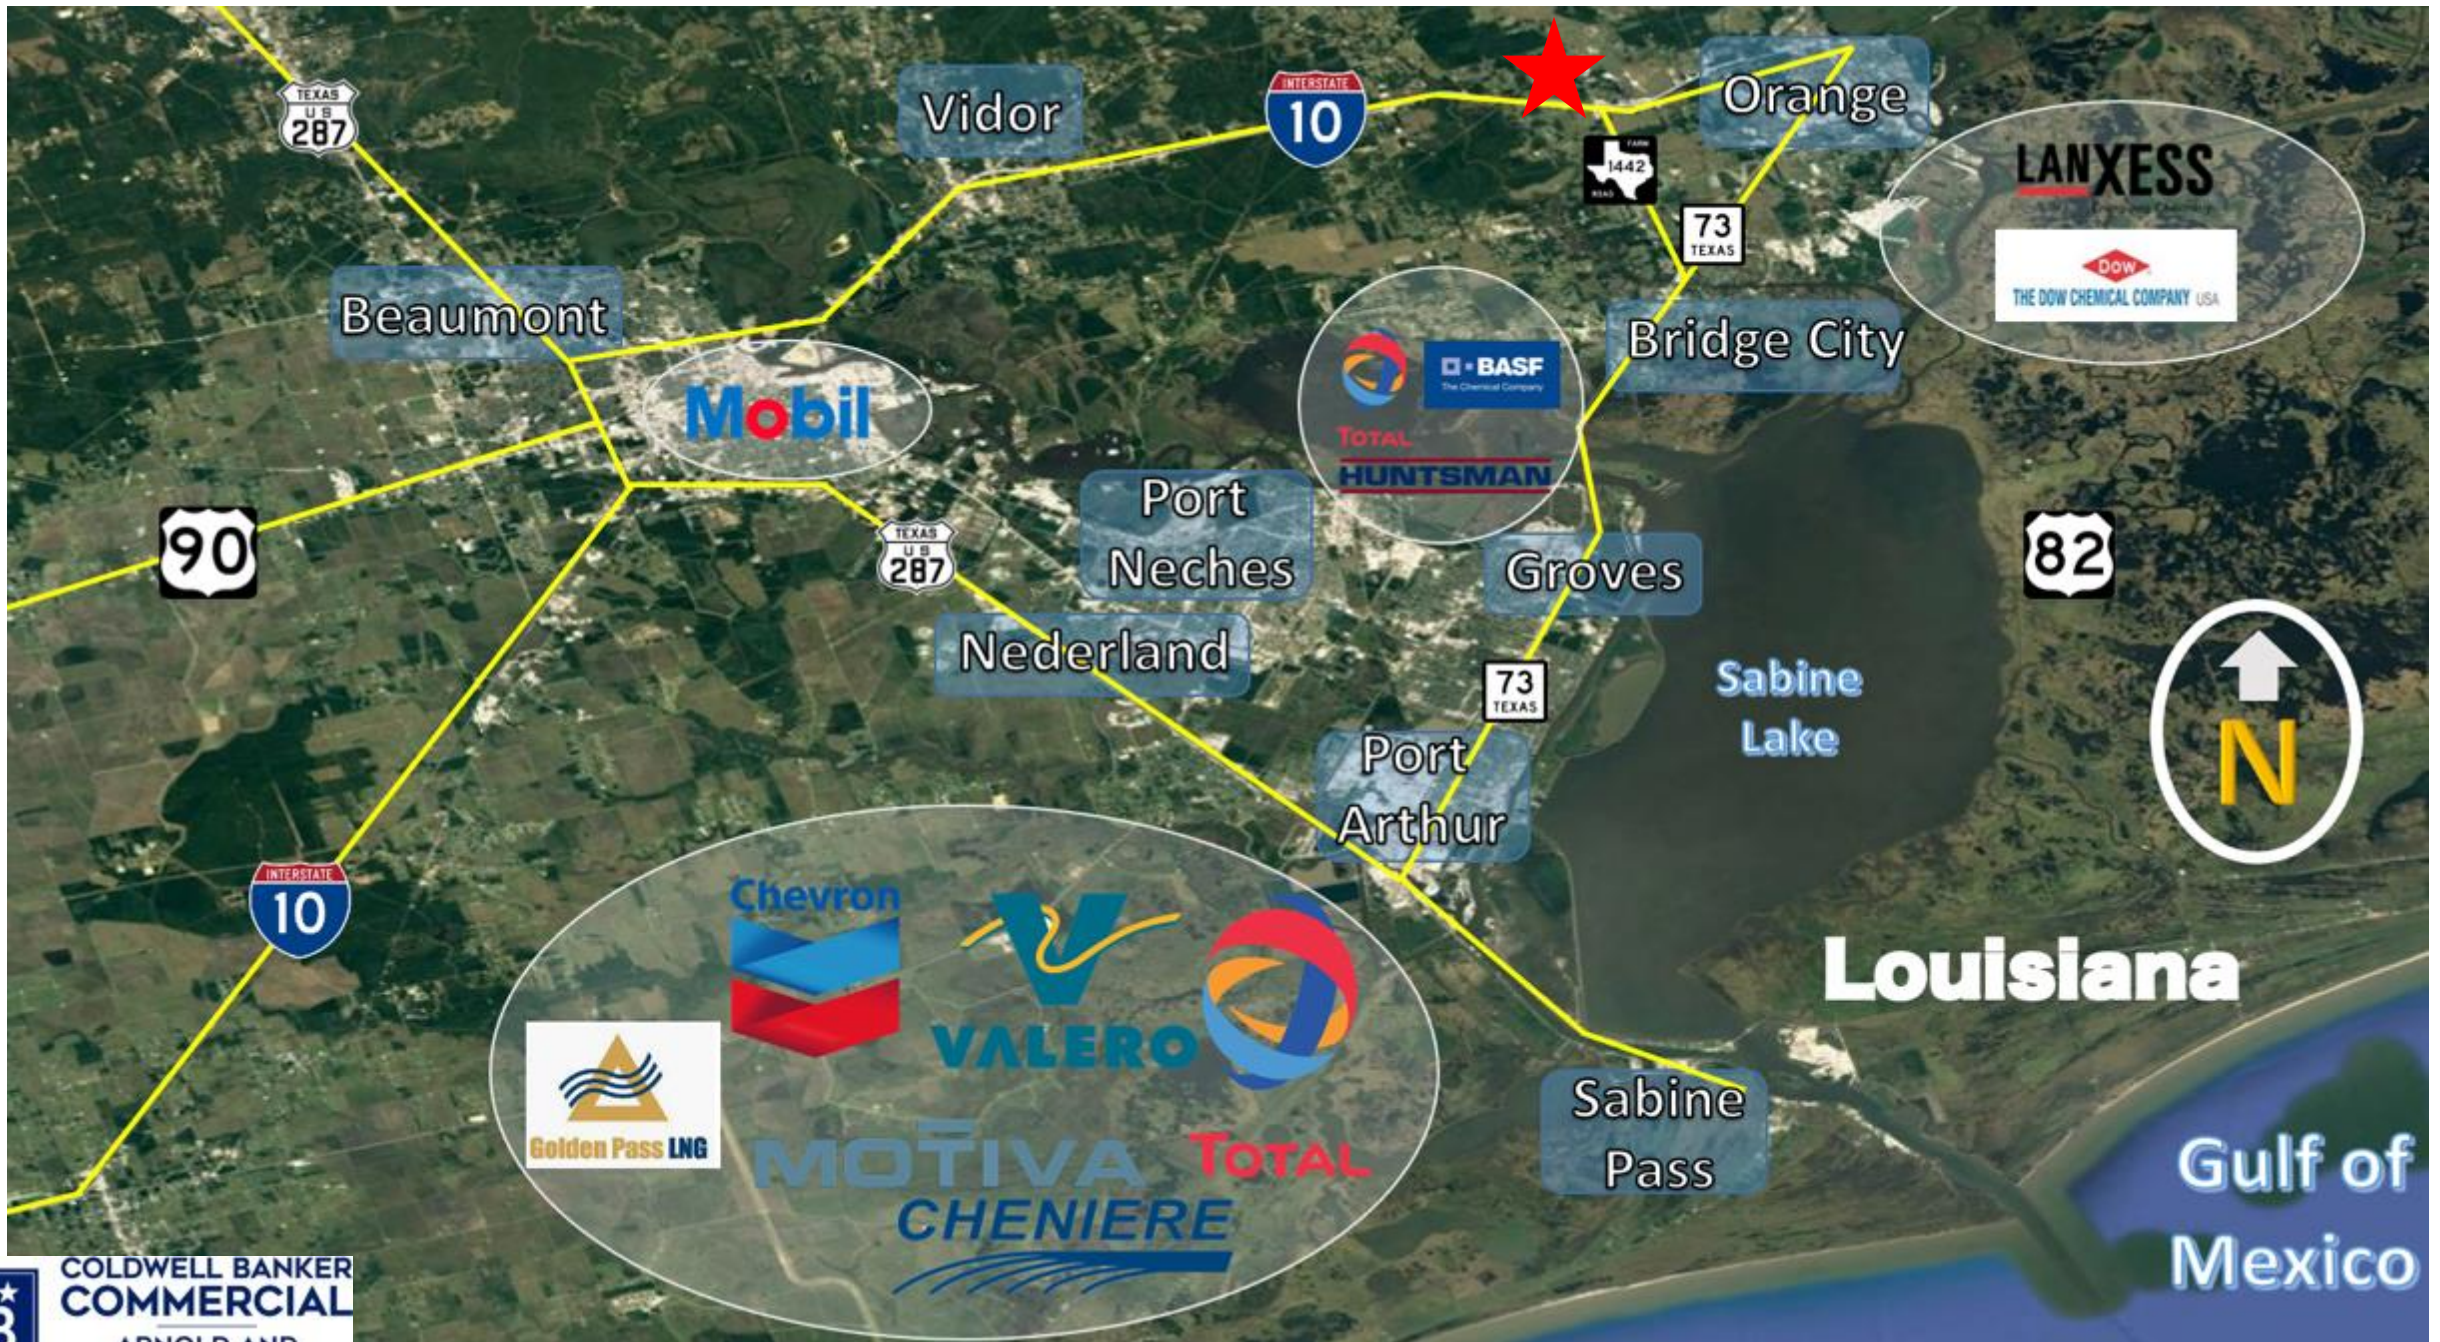

7841 Hwy 87
Orange, Texas

Mobil

BASF
The Chemical Company
TOTAL
HUNTSMAN

LANXESS
DOW
THE DOW CHEMICAL COMPANY USA

Chevron
VALERO
Golden Pass LNG
MOTIVA
TOTAL
CHENIERE

Maranatha Christian Center

All Purpose Storage

the Garden District

FIREWORKS
SUPERSTOCK

K9 DEVINE
Interactive Daycare,
Boarding and Grooming