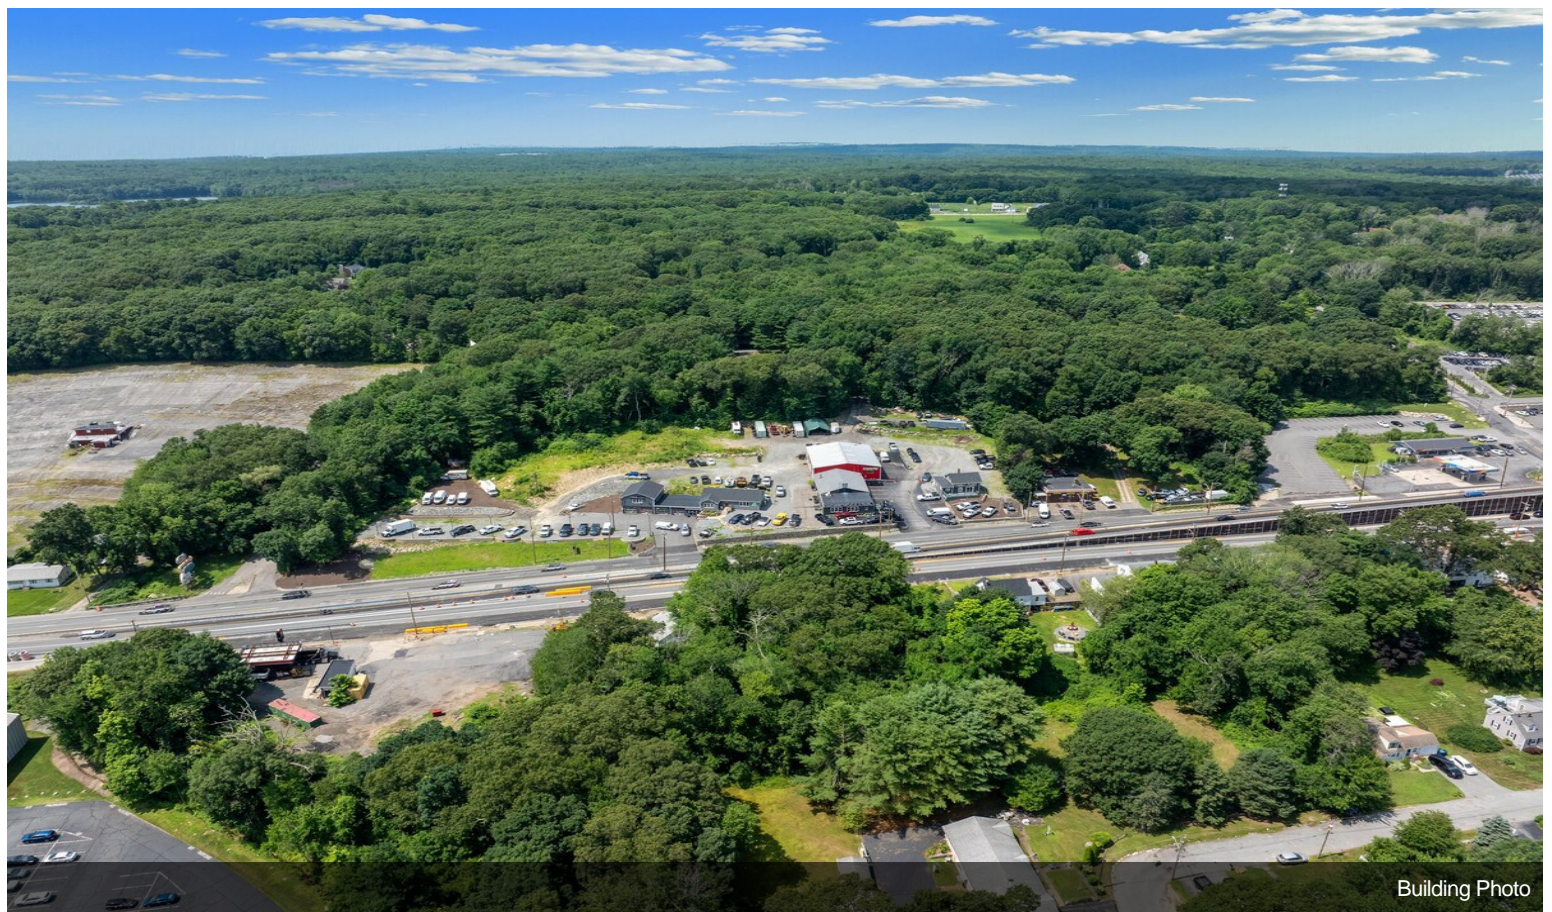

Building Photo