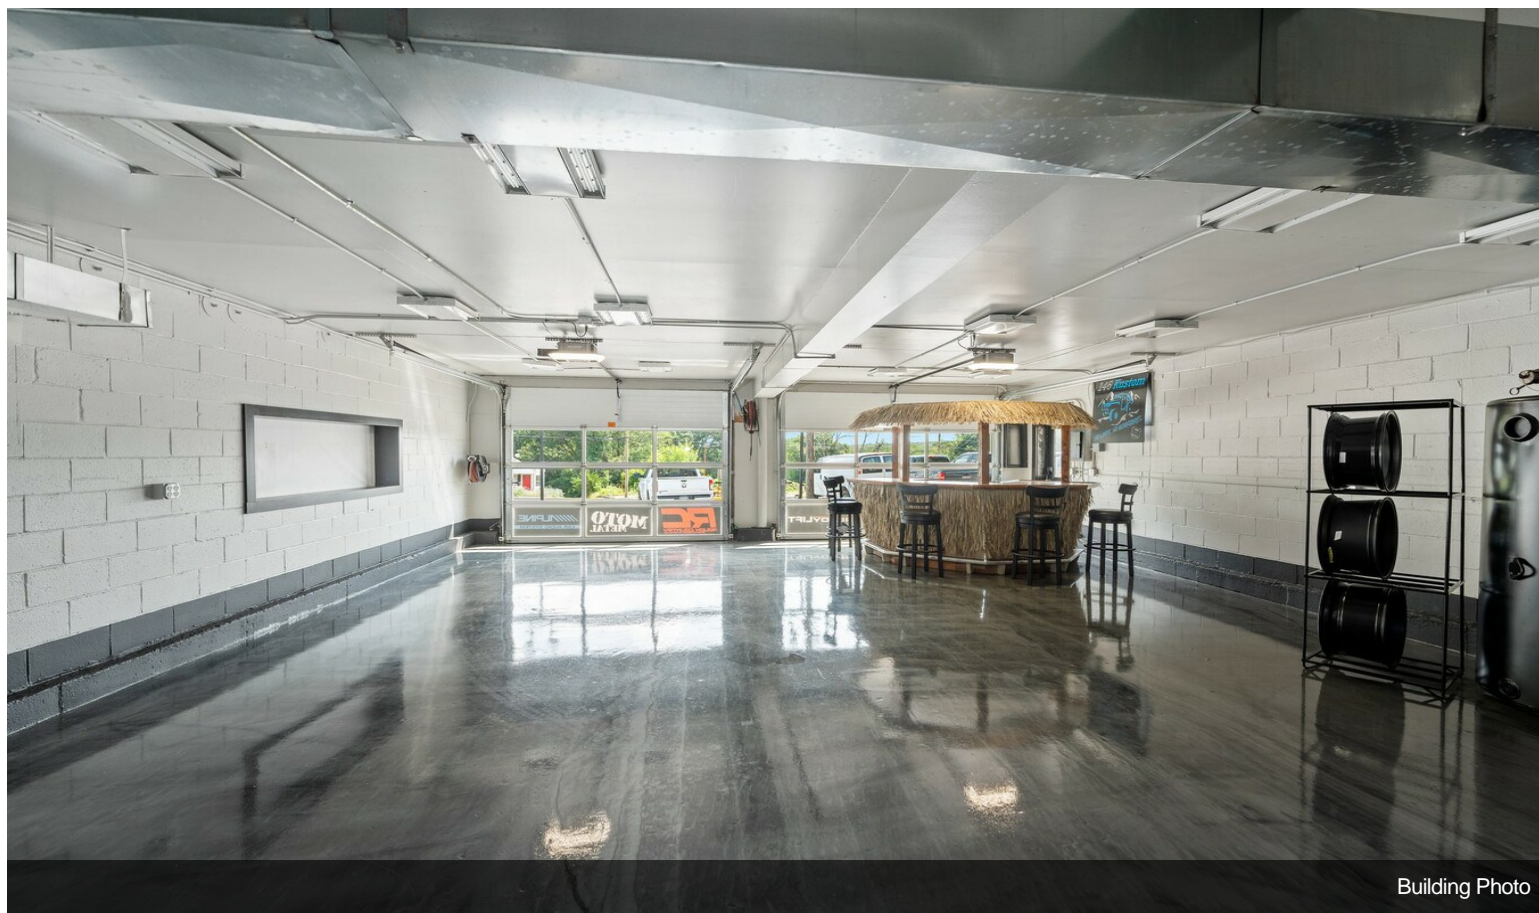

Property Photos

Building Photo