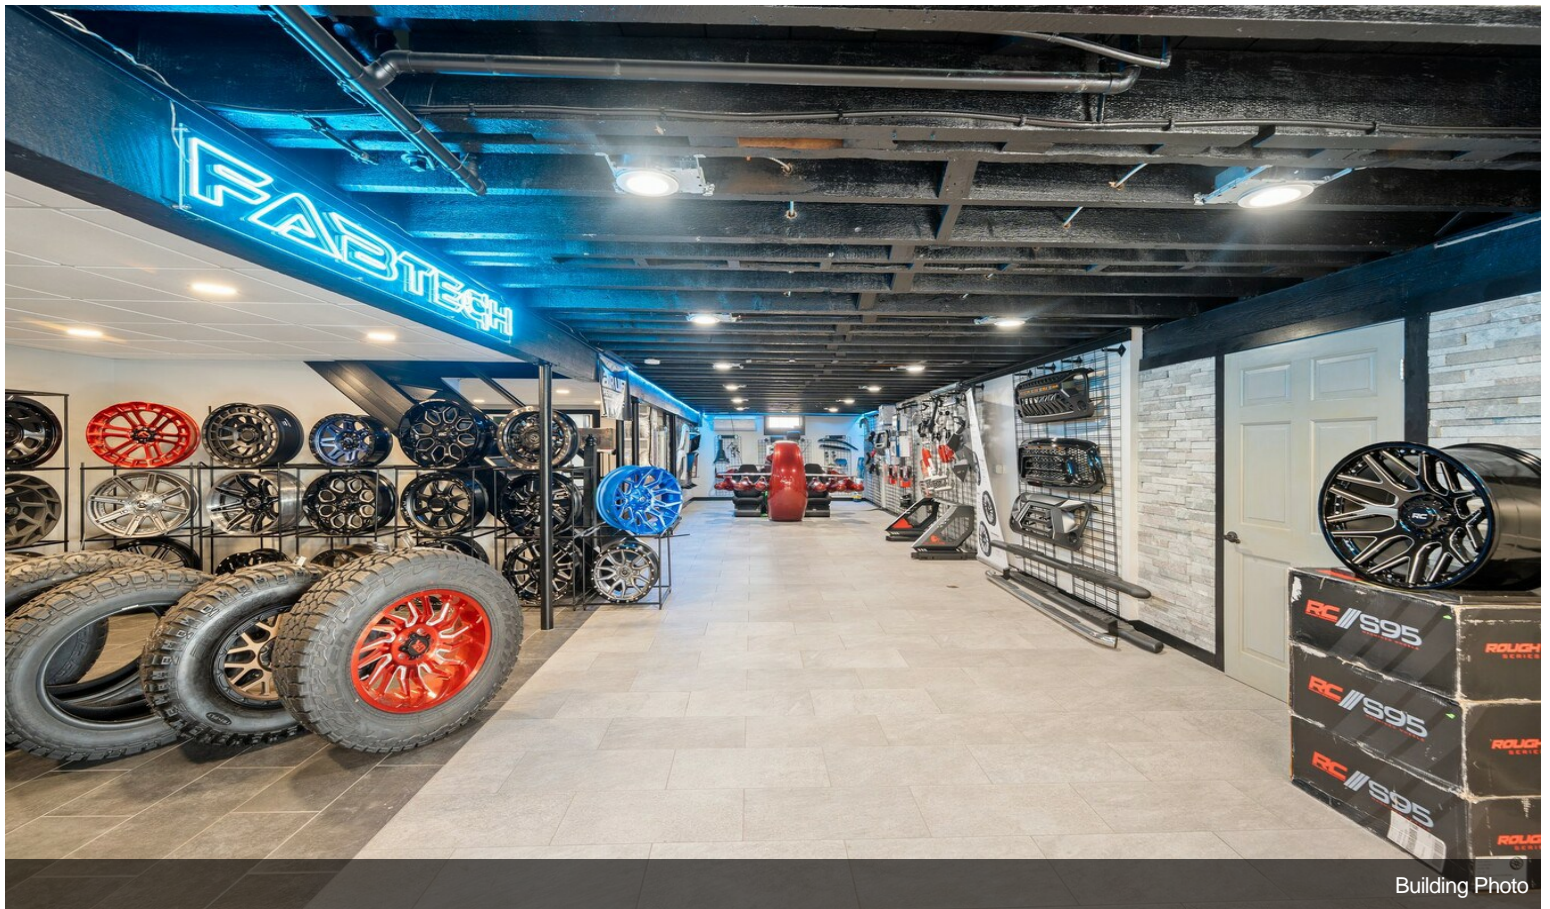

Building Photo