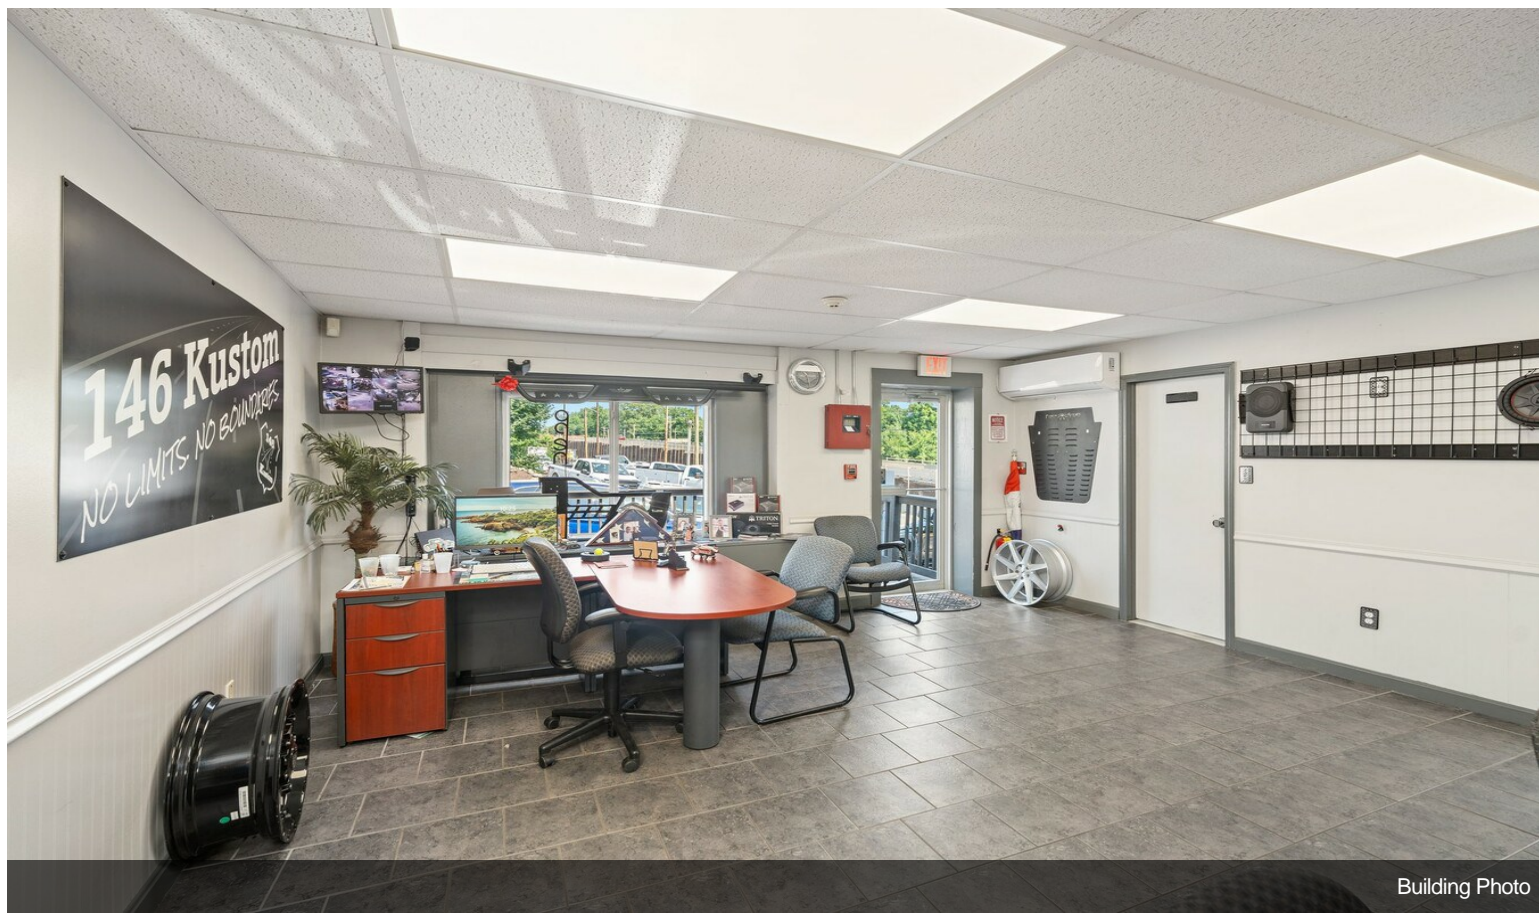

Property Photos

Building Photo