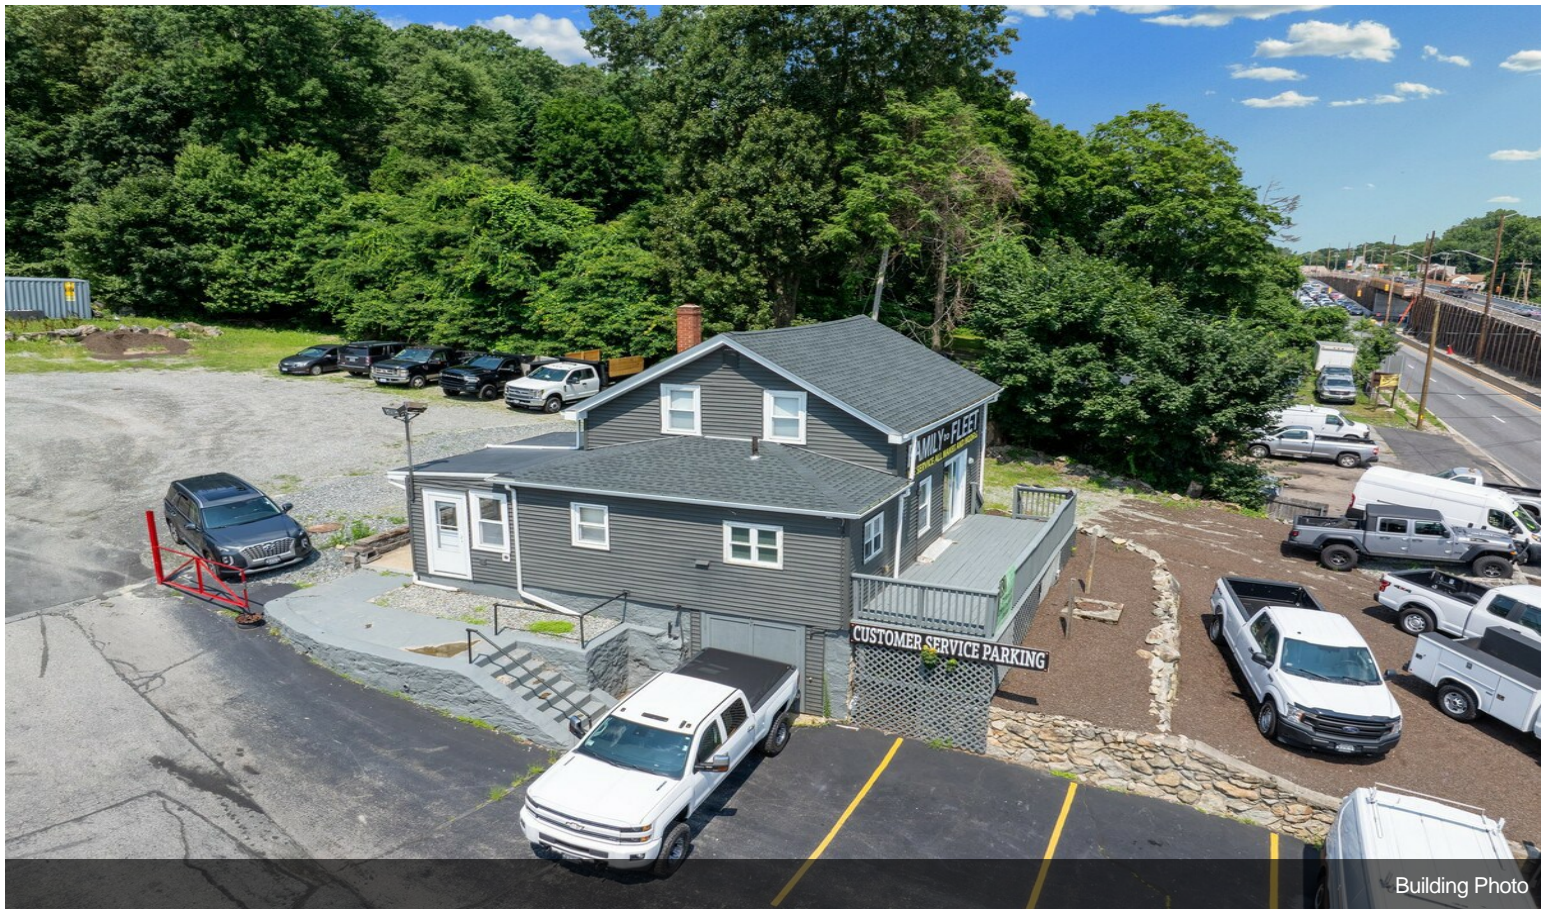

1097 Eddie Dowling Hwy

\$3,999,900

Great business opportunity directly on Route 146, includes 4 lots on ~5.25 acres with 3 structures totaling 16,162 sqft. The 4 tax lots, at 0, 1095, 1097, and 1117 Eddie Dowling Hwy, are together priced at \$3,999,900. Owner user. Cap rate listed is proforma with all aspects of property leased, including open land. Currently, 2485sq' of the total is used as single family, residential space with 5brs and 2 baths. The remaining 13,734sq' of commercial space is used as truck customization, automotive repair, automotive parts retail and office space.

This property has extraordinary visibility, located directly on Route 146. Approximately 580 linear feet of frontage in BH zone (Business Highway). Traffic count shows 50,000+ vehicles driving by this property daily....

Property Photos

Building Photo

Building Photo

Property Photos

Building Photo

Building Photo

Property Photos

Property Photos

Building Photo

Building Photo

Property Photos

Building Photo

Building Photo

Property Photos

Building Photo