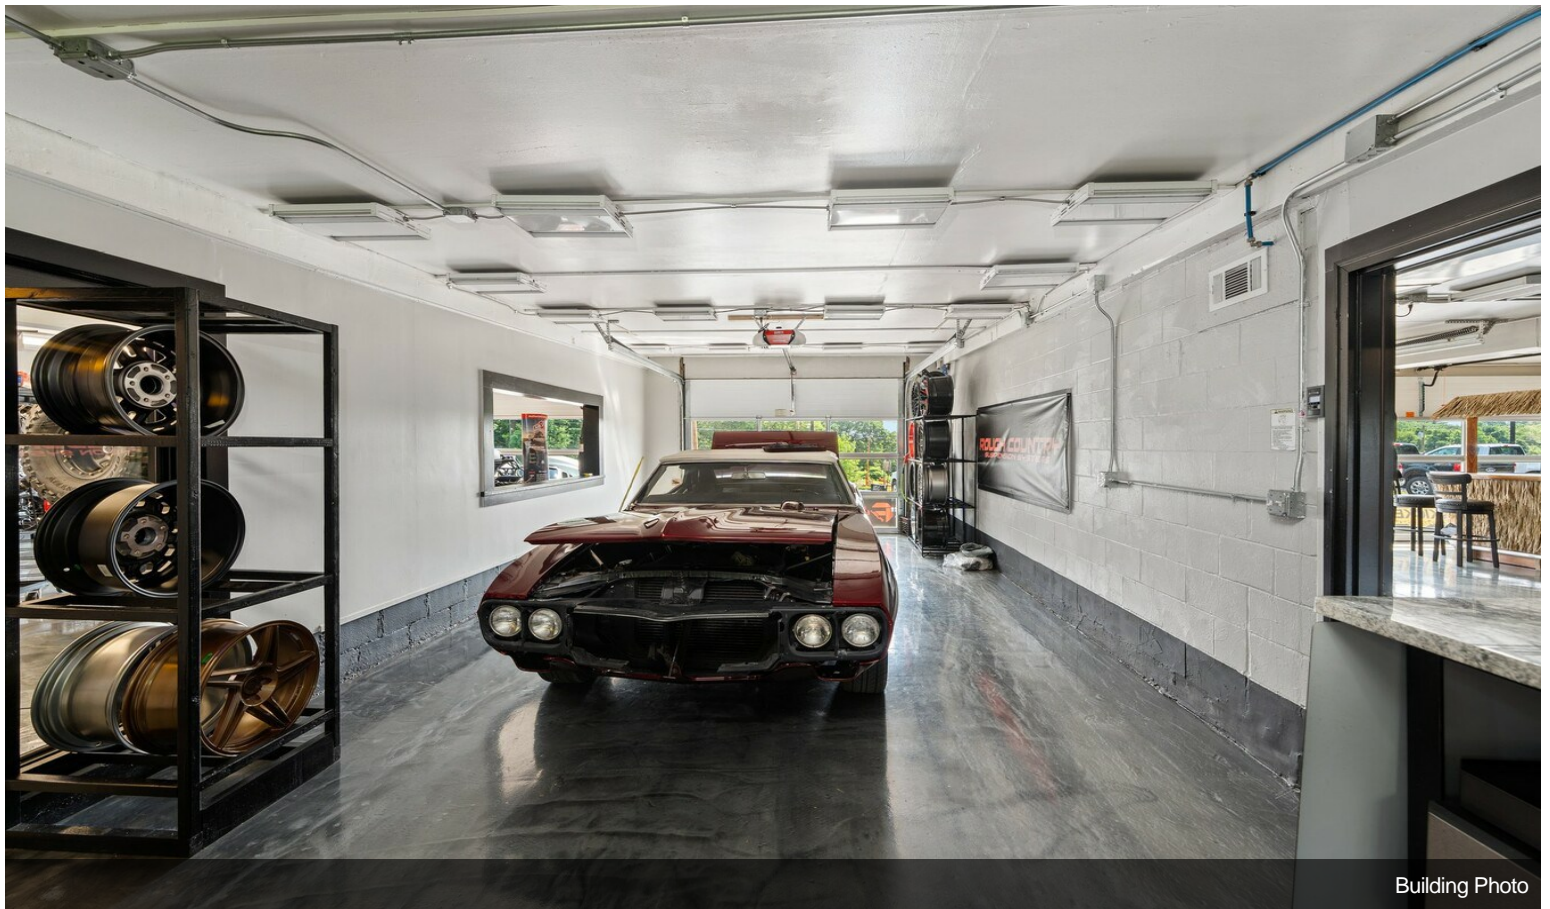

Building Photo