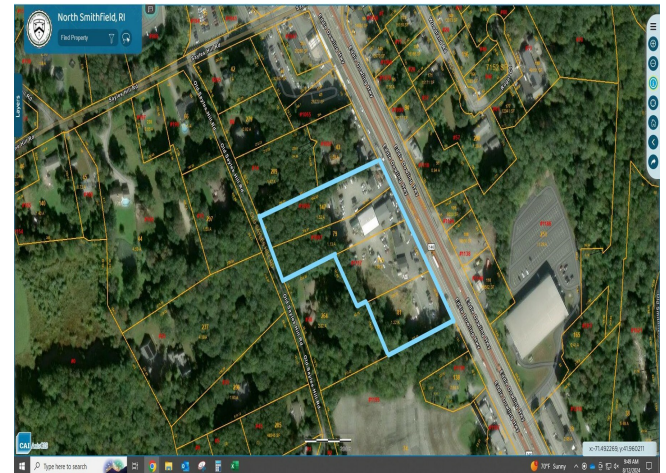

1097 Eddie Dowling Hwy

\$3,999,900

Great business opportunity directly on Route 146, includes 4 lots on ~5.25 acres with 3 structures totaling 16,162 sqft. The 4 tax lots, at 0, 1095, 1097, and 1117 Eddie Dowling Hwy, are together priced at \$3,999,900. Owner user. Cap rate listed is proforma with all aspects of property leased, including open land. Currently, 2485sq' of the total is used as single family, residential space with 5brs and 2 baths. The remaining 13,734sq' of commercial space is used as truck customization, automotive repair, automotive parts retail and office space.

This property has extraordinary visibility, located directly on Route 146. Approximately 580 linear feet of frontage in BH zone (Business Highway). Traffic count shows 50,000+ vehicles driving by this property daily....

- New retaining walls
- New roofs
- New epoxy floors
- New garage doors
- New heating and AC infrastructure

Price:	\$3,999,900
Property Type:	Industrial
Property Subtype:	Showroom
Building Class:	C
Sale Type:	Investment
Cap Rate:	8.00%
Lot Size:	5.25 AC
Gross Building Area:	16,162 SF
Rentable Building Area:	16,162 SF
No. Stories:	1
Year Built:	1970
Parking Ratio:	6.19/1,000 SF
No. Drive In / Grade-Level Doors:	10
Zoning Description:	BH
APN / Parcel ID:	NSMI-000017-000000-000079