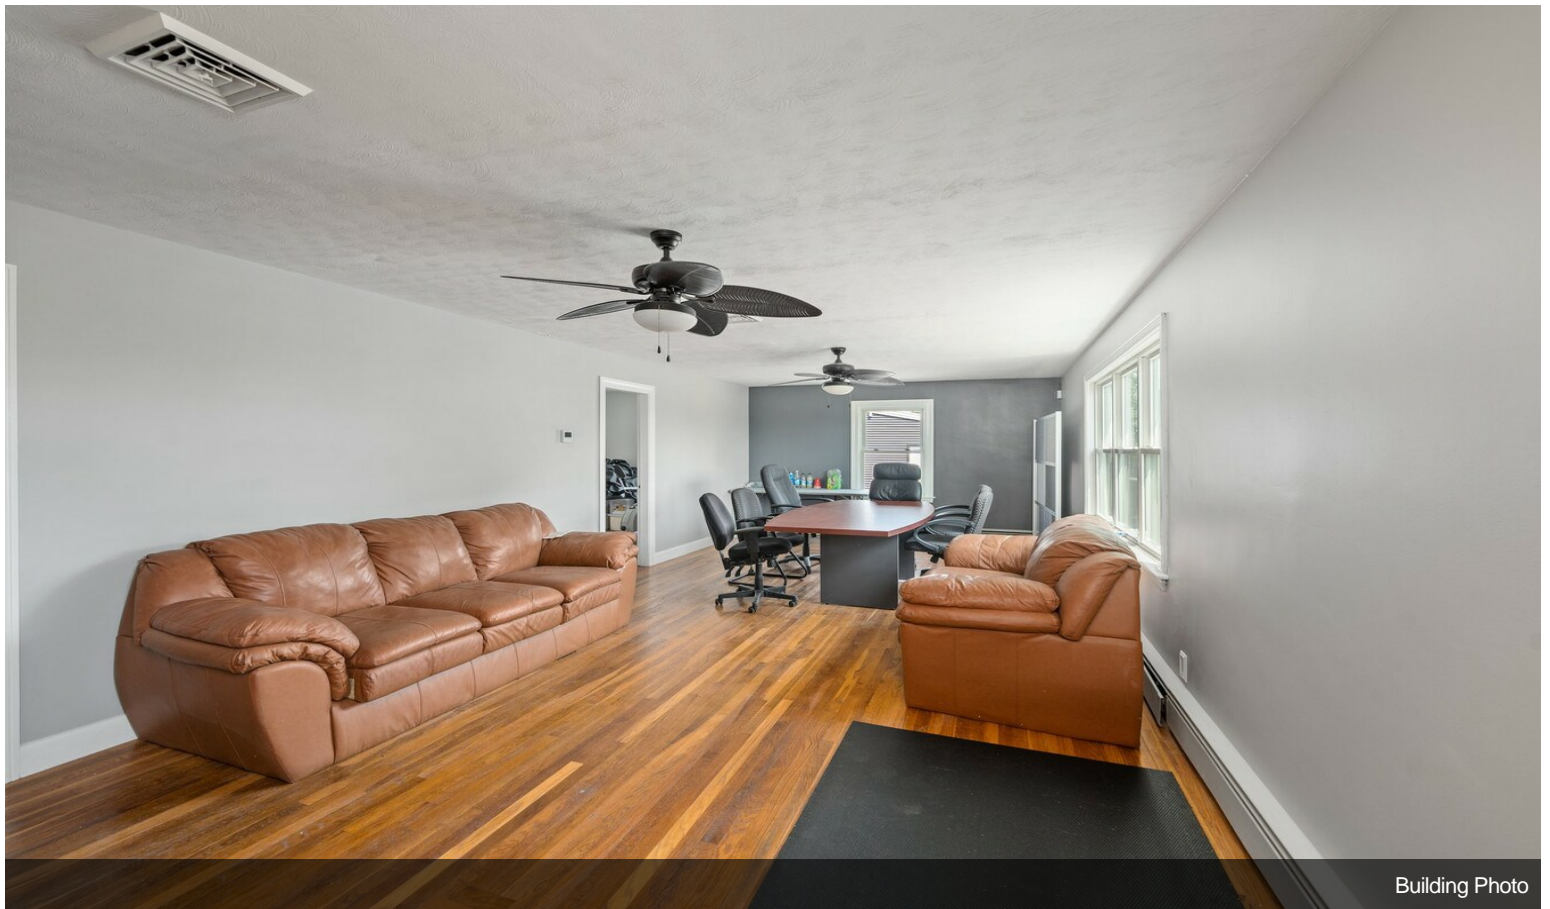

1097 Eddie Dowling Hwy

\$3,999,900

Great business opportunity directly on Route 146, includes 4 lots on ~5.25 acres with 3 structures totaling 16,162 sqft. The 4 tax lots, at 0, 1095, 1097, and 1117 Eddie Dowling Hwy, are together priced at \$3,999,900. Owner user. Cap rate listed is proforma with all aspects of property leased, including open land. Currently, 2485sq' of the total is used as single family, residential space with 5brs and 2 baths. The remaining 13,734sq' of commercial space is used as truck customization, automotive repair, automotive parts retail and office space.

Property Photos

Building Photo

Building Photo

Property Photos

Building Photo

Building Photo

Property Photos

Property Photos