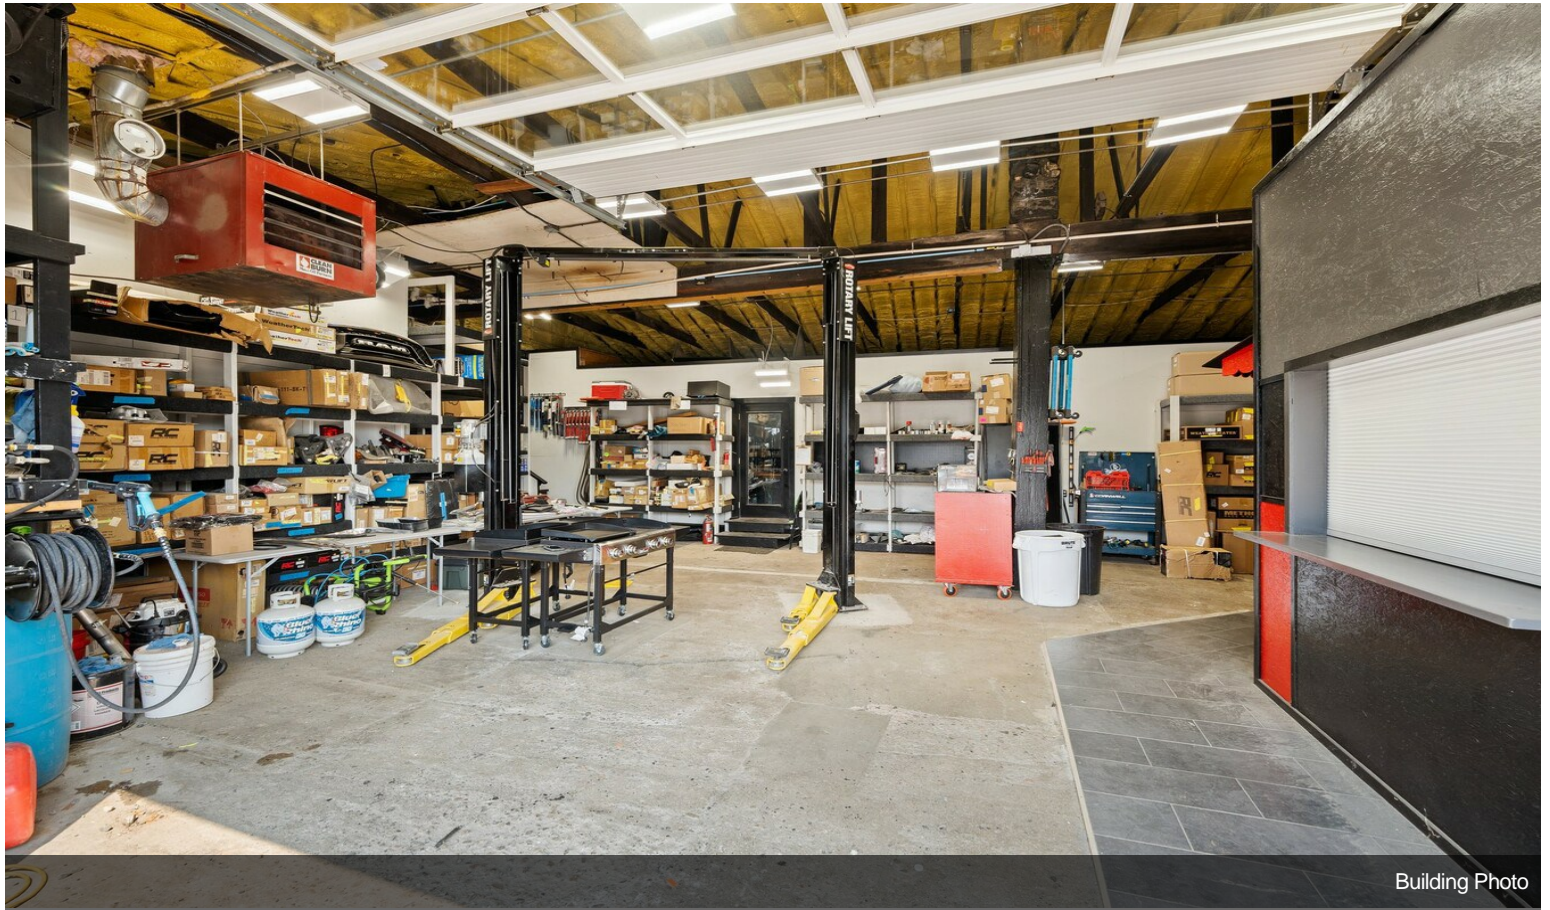

Property Photos

Building Photo