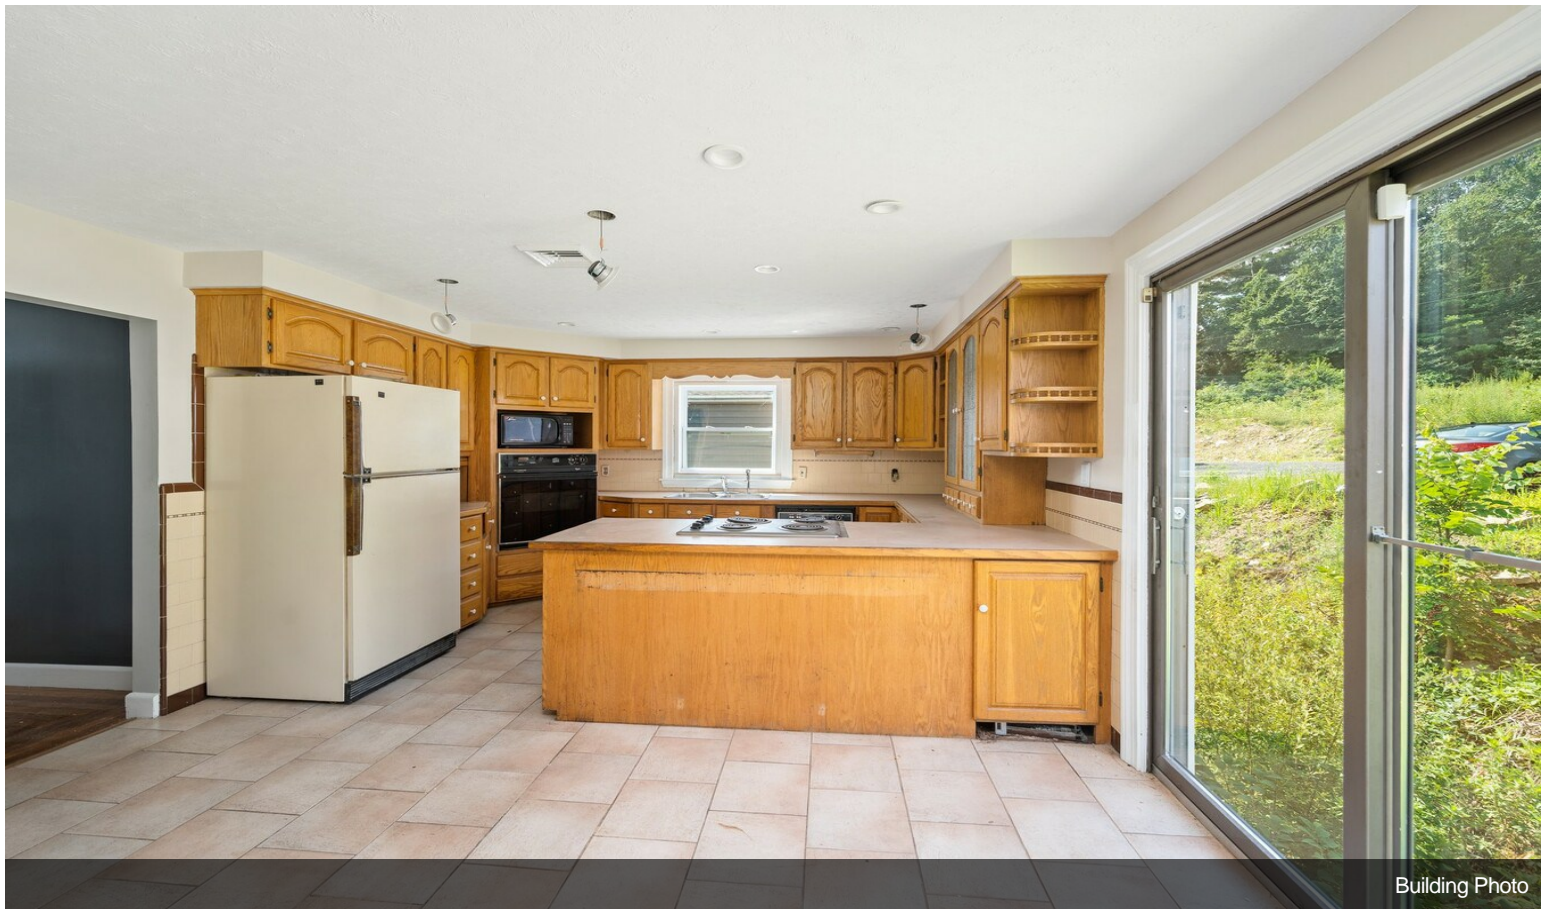

1097 Eddie Dowling Hwy

\$3,999,900

Great business opportunity directly on Route 146, includes 4 lots on ~5.25 acres with 3 structures totaling 16,162 sqft. The 4 tax lots, at 0, 1095, 1097, and 1117 Eddie Dowling Hwy, are together priced at \$3,999,900. Owner user. Cap rate listed is proforma with all aspects of property leased, including open land. Currently, 2485sq' of the total is used as single family, residential space with 5brs and 2 baths. The remaining 13,734sq' of commercial space is used as truck customization, automotive repair, automotive parts retail and office space.

Property Photos

Building Photo

Building Photo

Property Photos

Building Photo

Building Photo

Property Photos

Property Photos