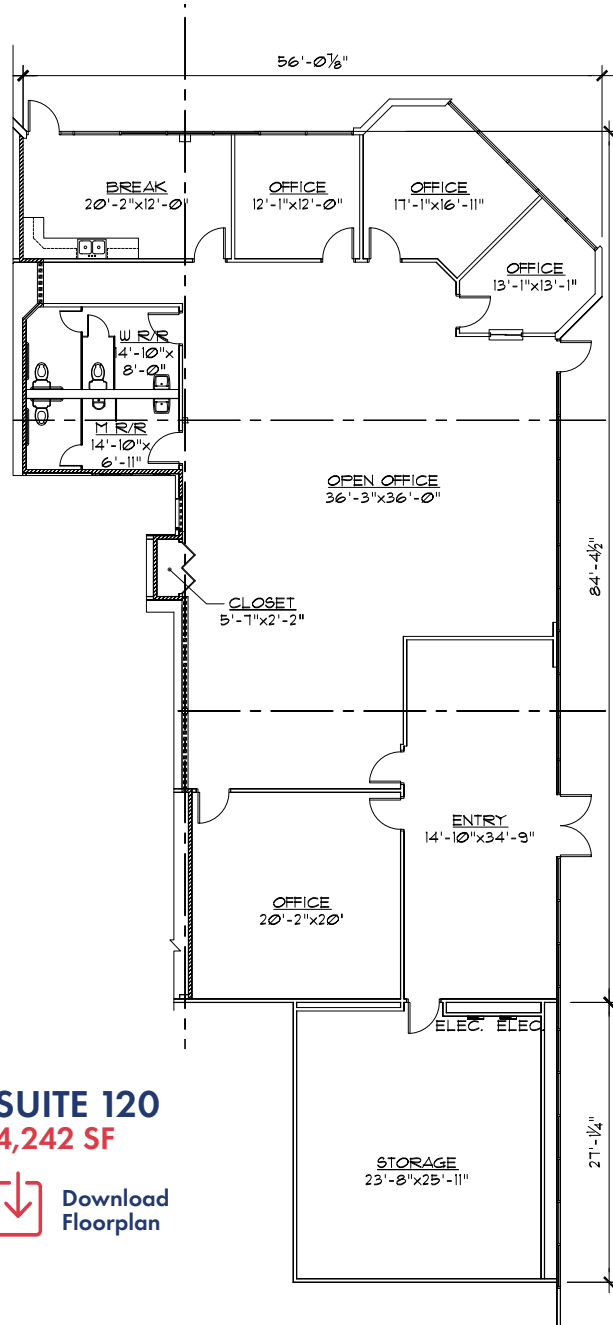

AVAILABLE FLOORPLAN

 **SUITE 114**
1,008 SF

 **Download
Floorplan**

Allie Sledge - 210.298.8512 | allie.sledge@streamrealty.com
Valdrin Makolli - 210.298.8513 | valdrin.makolli@streamrealty.com

HEALTHCARE / OFFICE / FLEX
AVAILABLE FOR LEASE

marymont
professional park
2391 NE Loop 410
San Antonio, Texas 78217

AVAILABLE FLOORPLAN

 **SUITE 120**
4,242 SF

 **Download
Floorplan**

Allie Sledge - 210.298.8512 | allie.sledge@streamrealty.com
Valdrin Makolli - 210.298.8513 | valdrin.makolli@streamrealty.com

HEALTHCARE / OFFICE / FLEX
AVAILABLE FOR LEASE

marymont
professional park
2391 NE Loop 410
San Antonio, Texas 78217

MOVE-IN-READY FLOORPLAN

SUITE 130
2,545 SF

Download
Floorplan

HEALTHCARE / OFFICE / FLEX
AVAILABLE FOR LEASE