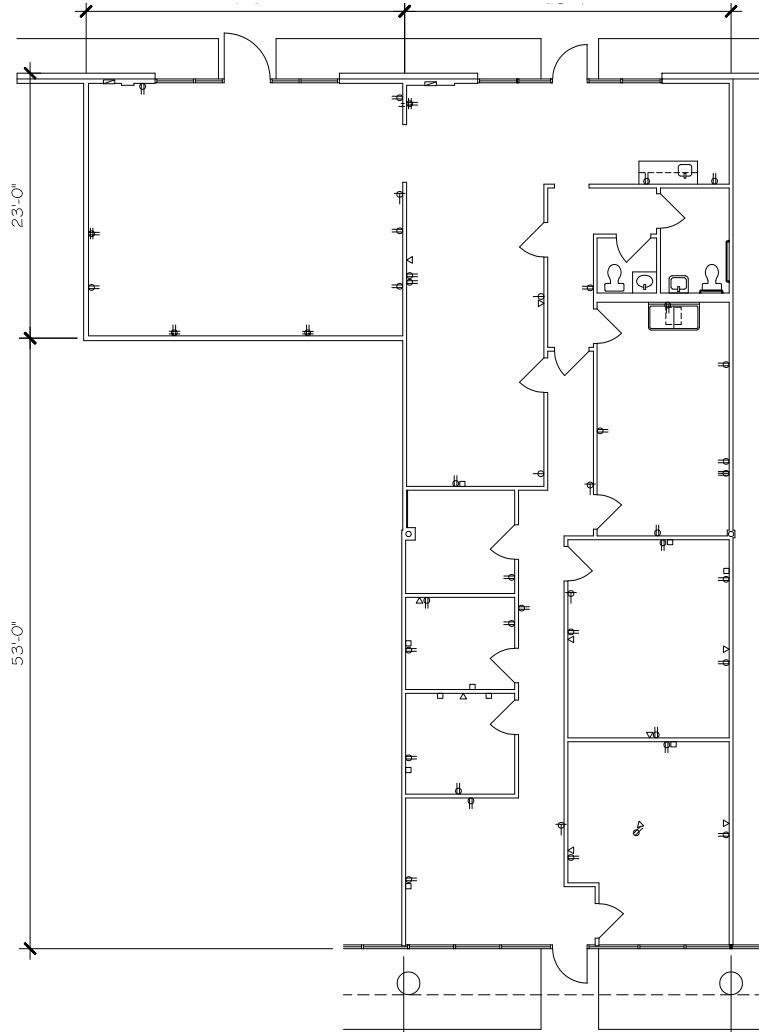

HEALTHCARE / OFFICE / FLEX
AVAILABLE FOR LEASE

marymont
professional park
2391 NE Loop 410
San Antonio, Texas 78217

MOVE-IN-READY FLOORPLAN

SUITE 130
2,545 SF

Download
Floorplan

HEALTHCARE / OFFICE / FLEX
AVAILABLE FOR LEASE

marymont
professional park
2391 NE Loop 410
San Antonio, Texas 78217

AVAILABLE FLOORPLAN

 **SUITE 204**
2,808 SF

 **Download
Floorplan**

Allie Sledge - 210.298.8512 | allie.sledge@streamrealty.com
Valdrin Makolli - 210.298.8513 | valdrin.makolli@streamrealty.com