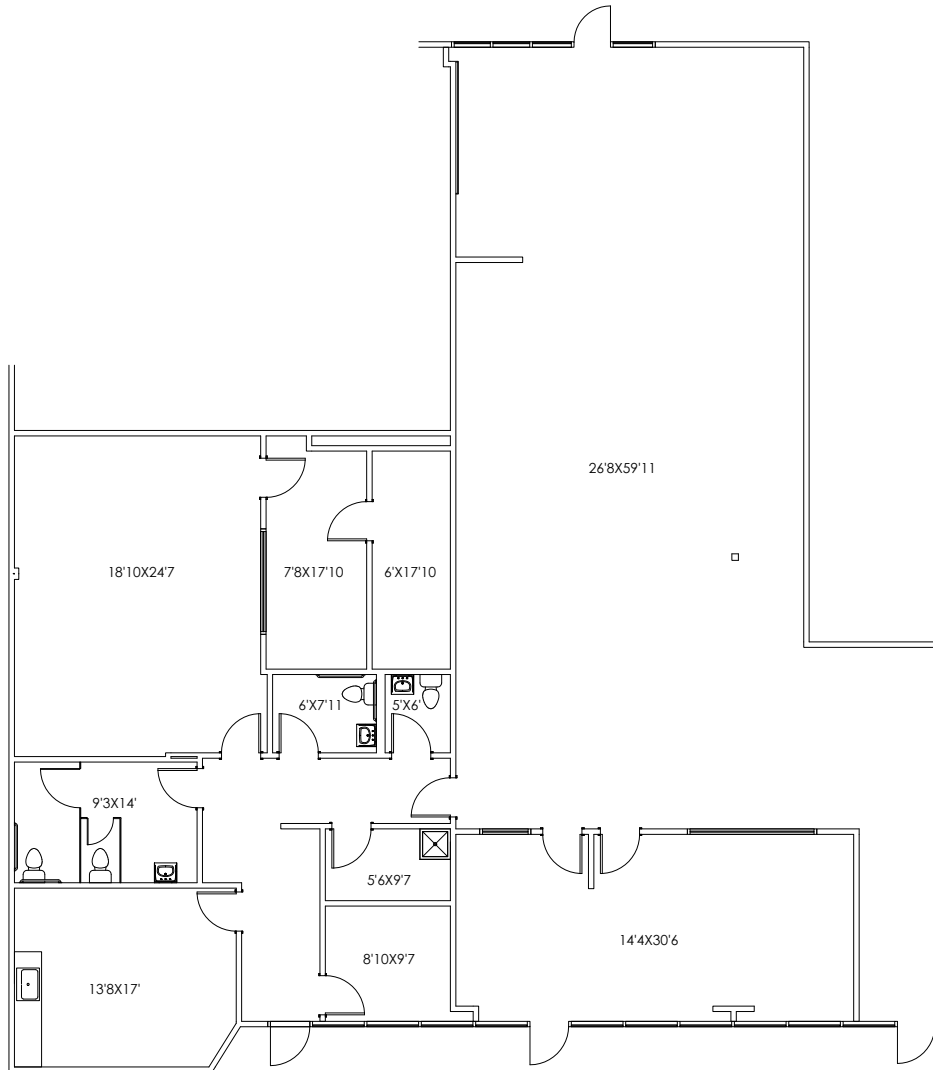

HEALTHCARE / OFFICE / FLEX
AVAILABLE FOR LEASE

marymont
professional park
2391 NE Loop 410
San Antonio, Texas 78217

AVAILABLE FLOORPLAN

SUITE 405A
2,079 SF - STORAGE/
FLEX SPACE

Download
Floorplan

HEALTHCARE / OFFICE / FLEX
AVAILABLE FOR LEASE

marymont
professional park
2391 NE Loop 410
San Antonio, Texas 78217

AVAILABLE FLOORPLAN

SUITE 411
3,875 SF

Download
Floorplan

Allie Sledge - 210.298.8512 | allie.sledge@streamrealty.com
Valdrin Makolli - 210.298.8513 | valdrin.makolli@streamrealty.com