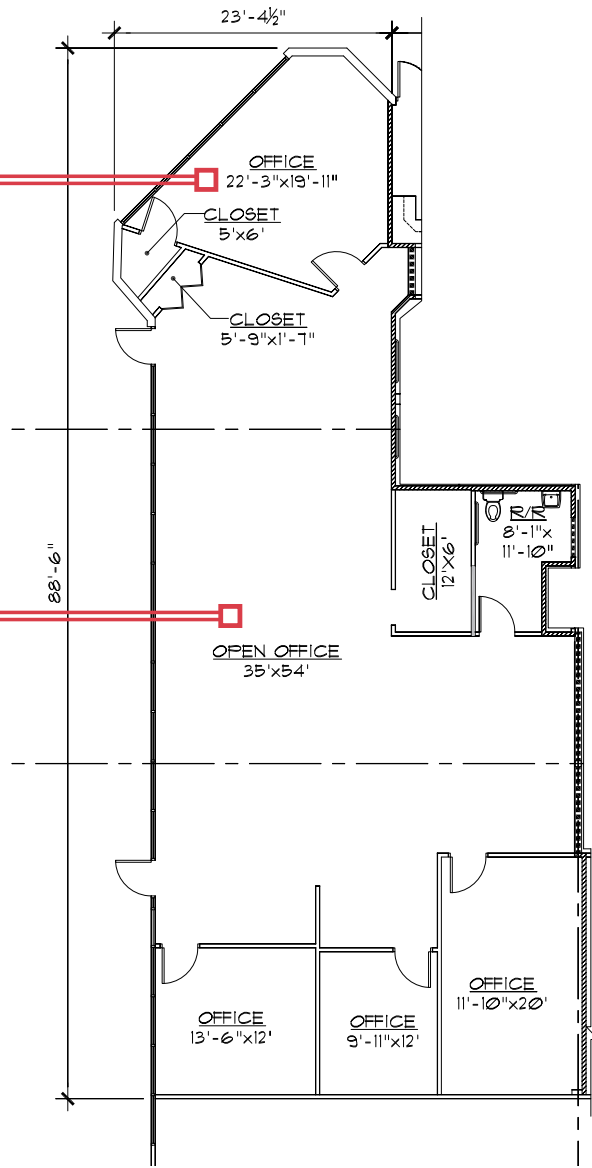

AVAILABLE FLOORPLAN

 **SUITE 114**
1,008 SF

 **Download
Floorplan**

Allie Sledge - 210.298.8512 | allie.sledge@streamrealty.com
Valdrin Makolli - 210.298.8513 | valdrin.makolli@streamrealty.com

HEALTHCARE / OFFICE / FLEX
AVAILABLE FOR LEASE

marymont
professional park
2391 NE Loop 410
San Antonio, Texas 78217

AVAILABLE FLOORPLAN

 **SUITE 120**
4,242 SF

 **Download
Floorplan**

Allie Sledge - 210.298.8512 | allie.sledge@streamrealty.com
Valdrin Makolli - 210.298.8513 | valdrin.makolli@streamrealty.com

HEALTHCARE / OFFICE / FLEX
AVAILABLE FOR LEASE

marymont
professional park
2391 NE Loop 410
San Antonio, Texas 78217

MOVE-IN-READY FLOORPLAN

SUITE 130
2,545 SF

Download
Floorplan

HEALTHCARE / OFFICE / FLEX
AVAILABLE FOR LEASE