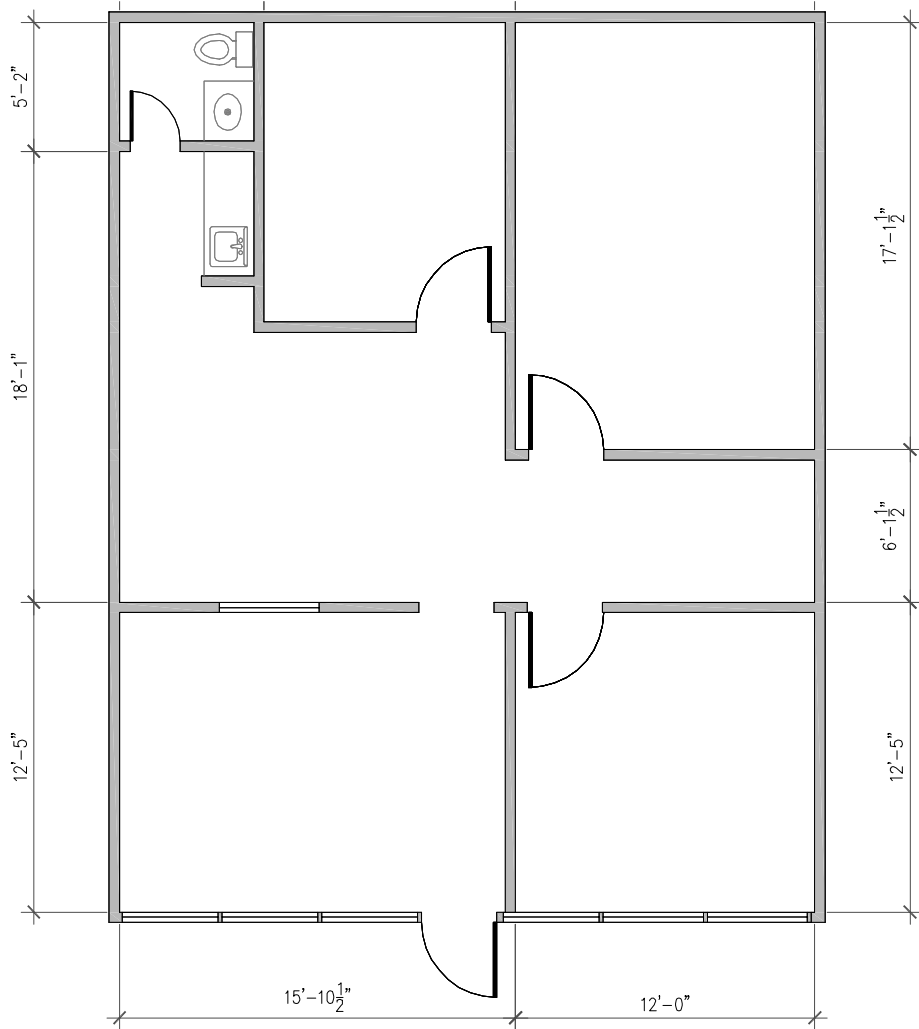

AVAILABLE FLOORPLAN

 **SUITE 114**
1,008 SF

 **Download
Floorplan**

Allie Sledge - 210.298.8512 | allie.sledge@streamrealty.com
Valdrin Makolli - 210.298.8513 | valdrin.makolli@streamrealty.com

HEALTHCARE / OFFICE / FLEX
AVAILABLE FOR LEASE