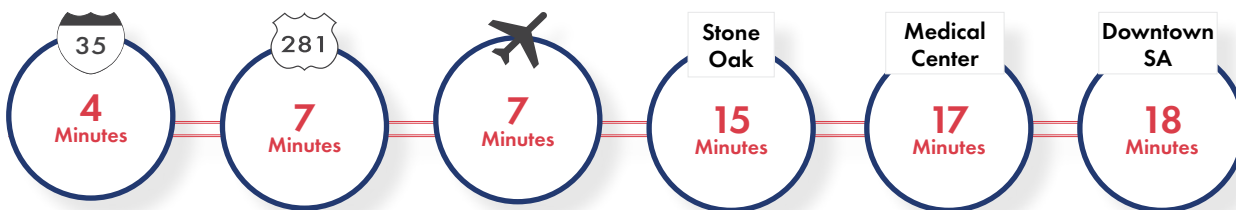

HEALTHCARE / OFFICE / FLEX
AVAILABLE FOR LEASE

marymont
professional park
2391 NE Loop 410
San Antonio, Texas 78217

LOCATION MAP

DRIVE TIMES

Allie Sledge - 210.298.8512 | allie.sledge@streamrealty.com
Valdrin Makolli - 210.298.8513 | valdrin.makolli@streamrealty.com