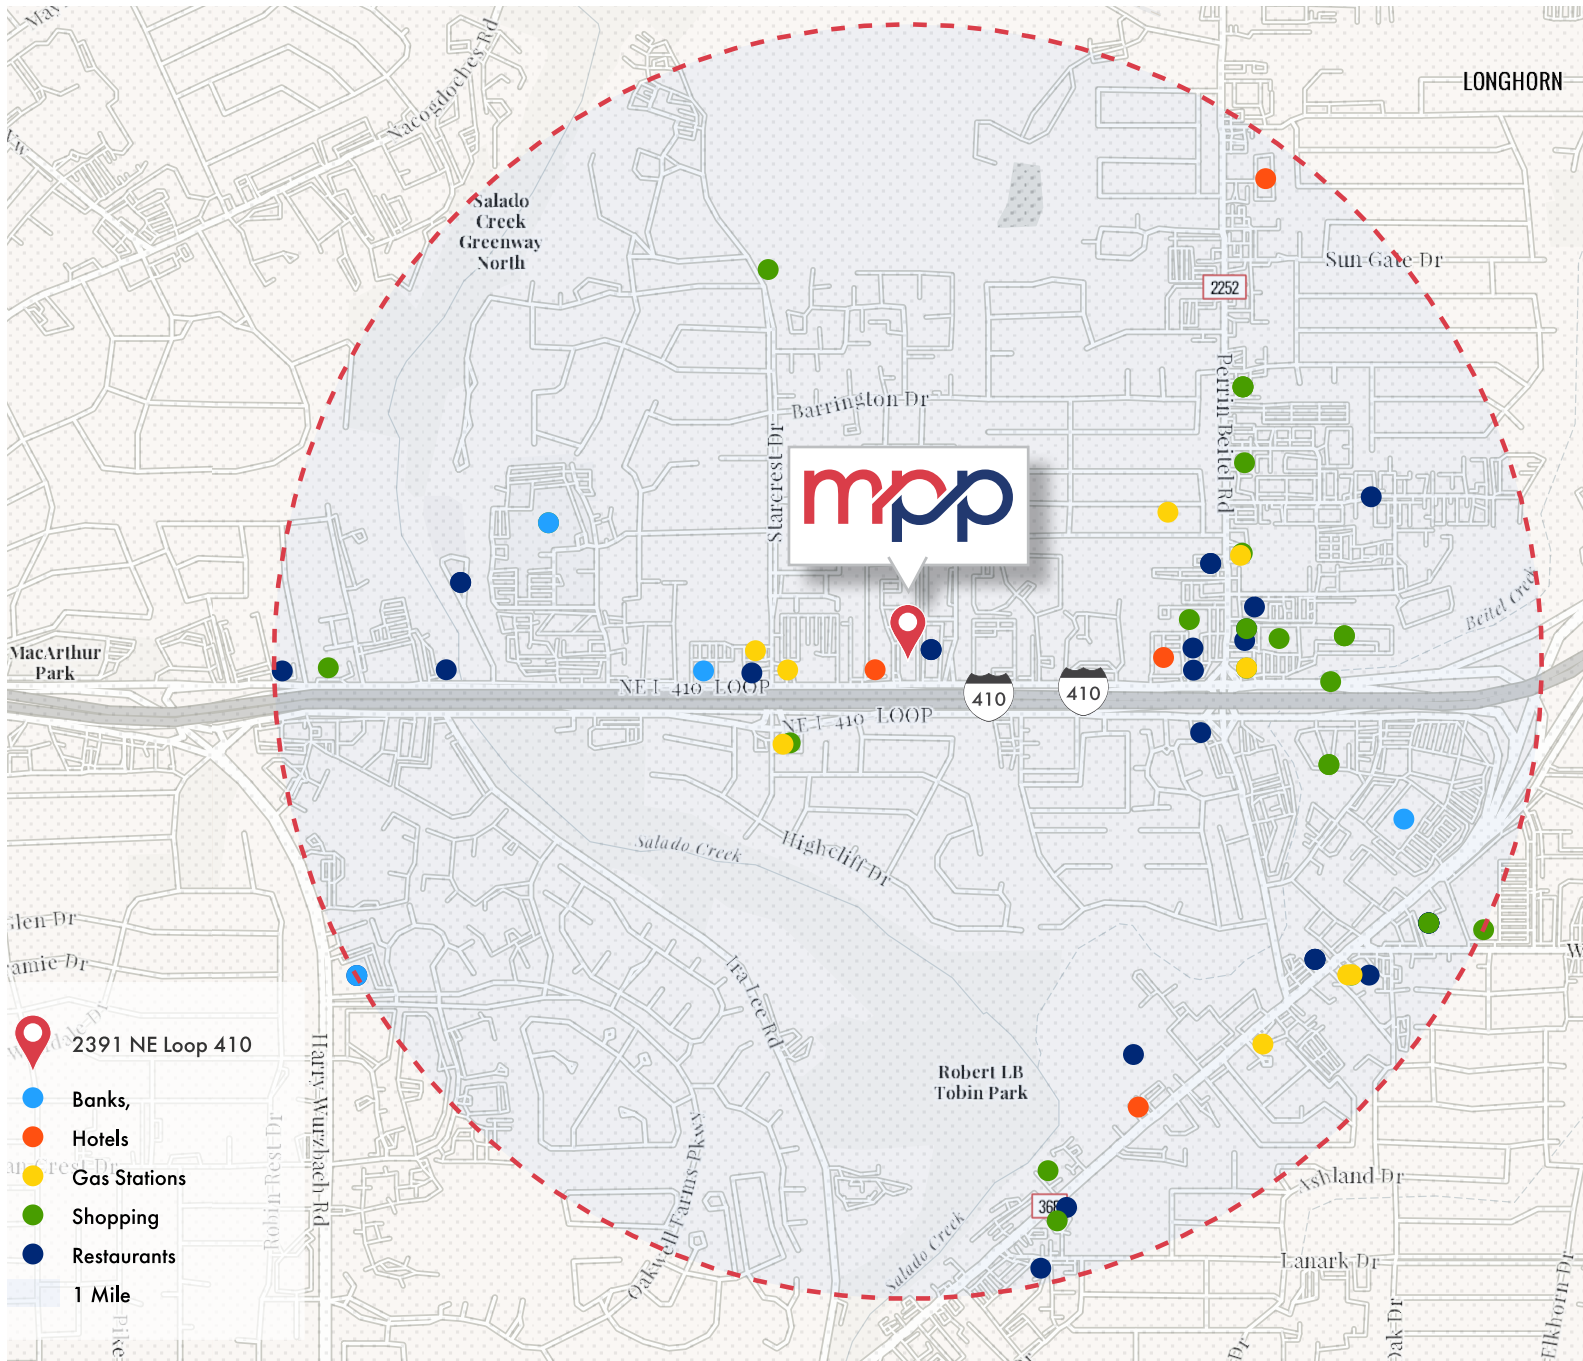

AMENITIES MAP
(Within 1-Mile)

Allie Sledge - 210.298.8512 | allie.sledge@streamrealty.com
Valdrin Makolli - 210.298.8513 | valdrin.makolli@streamrealty.com