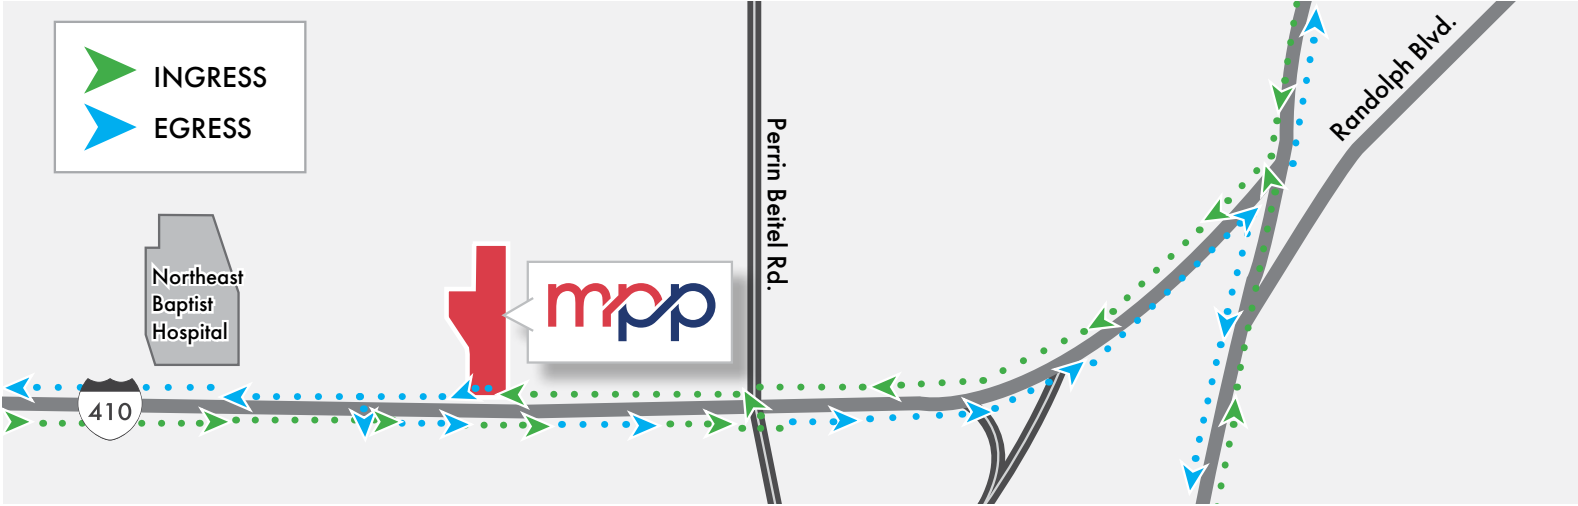

LOCATION MAP

DRIVE TIMES