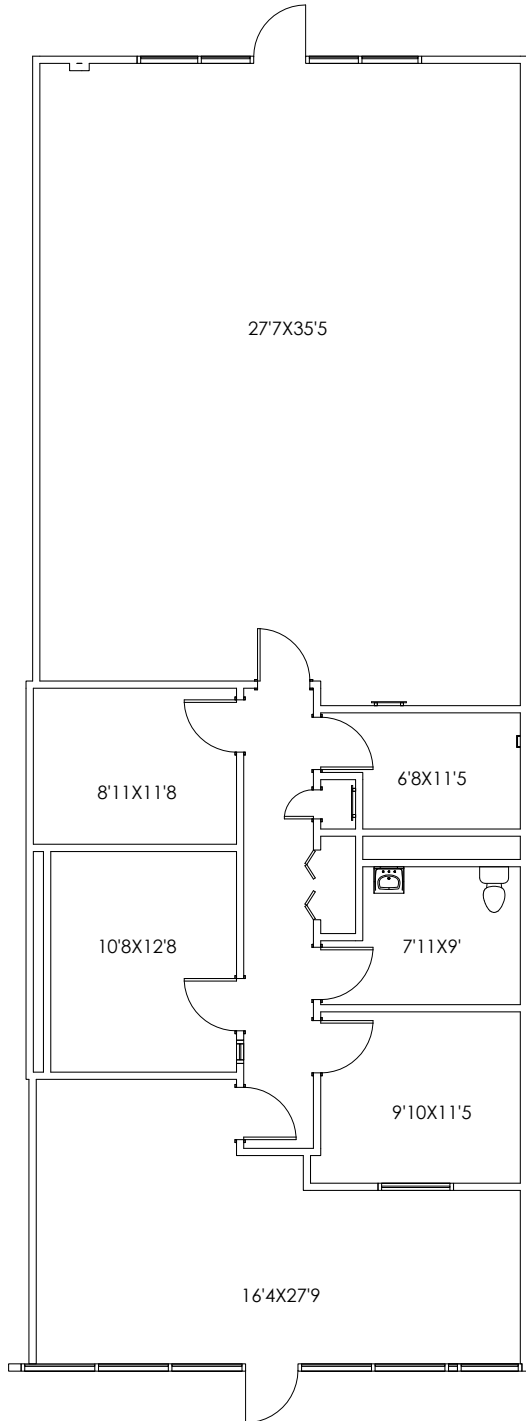

marymont
professional park
2391 NE Loop 410
San Antonio, Texas 78217

AVAILABLE FLOORPLAN

 **SUITE 204**
2,808 SF

 **Download
Floorplan**

Allie Sledge - 210.298.8512 | allie.sledge@streamrealty.com
Valdrin Makolli - 210.298.8513 | valdrin.makolli@streamrealty.com

HEALTHCARE / OFFICE / FLEX
AVAILABLE FOR LEASE

marymont
professional park
2391 NE Loop 410
San Antonio, Texas 78217

AVAILABLE FLOORPLAN

 **SUITE 205A**
1,619 SF

 **Download
Floorplan**

Allie Sledge - 210.298.8512 | allie.sledge@streamrealty.com
Valdrin Makolli - 210.298.8513 | valdrin.makolli@streamrealty.com

HEALTHCARE / OFFICE / FLEX
AVAILABLE FOR LEASE

marymont
professional park
2391 NE Loop 410
San Antonio, Texas 78217

AVAILABLE FLOORPLAN

SUITE 405A
2,079 SF - STORAGE/
FLEX SPACE

Download
Floorplan

HEALTHCARE / OFFICE / FLEX
AVAILABLE FOR LEASE