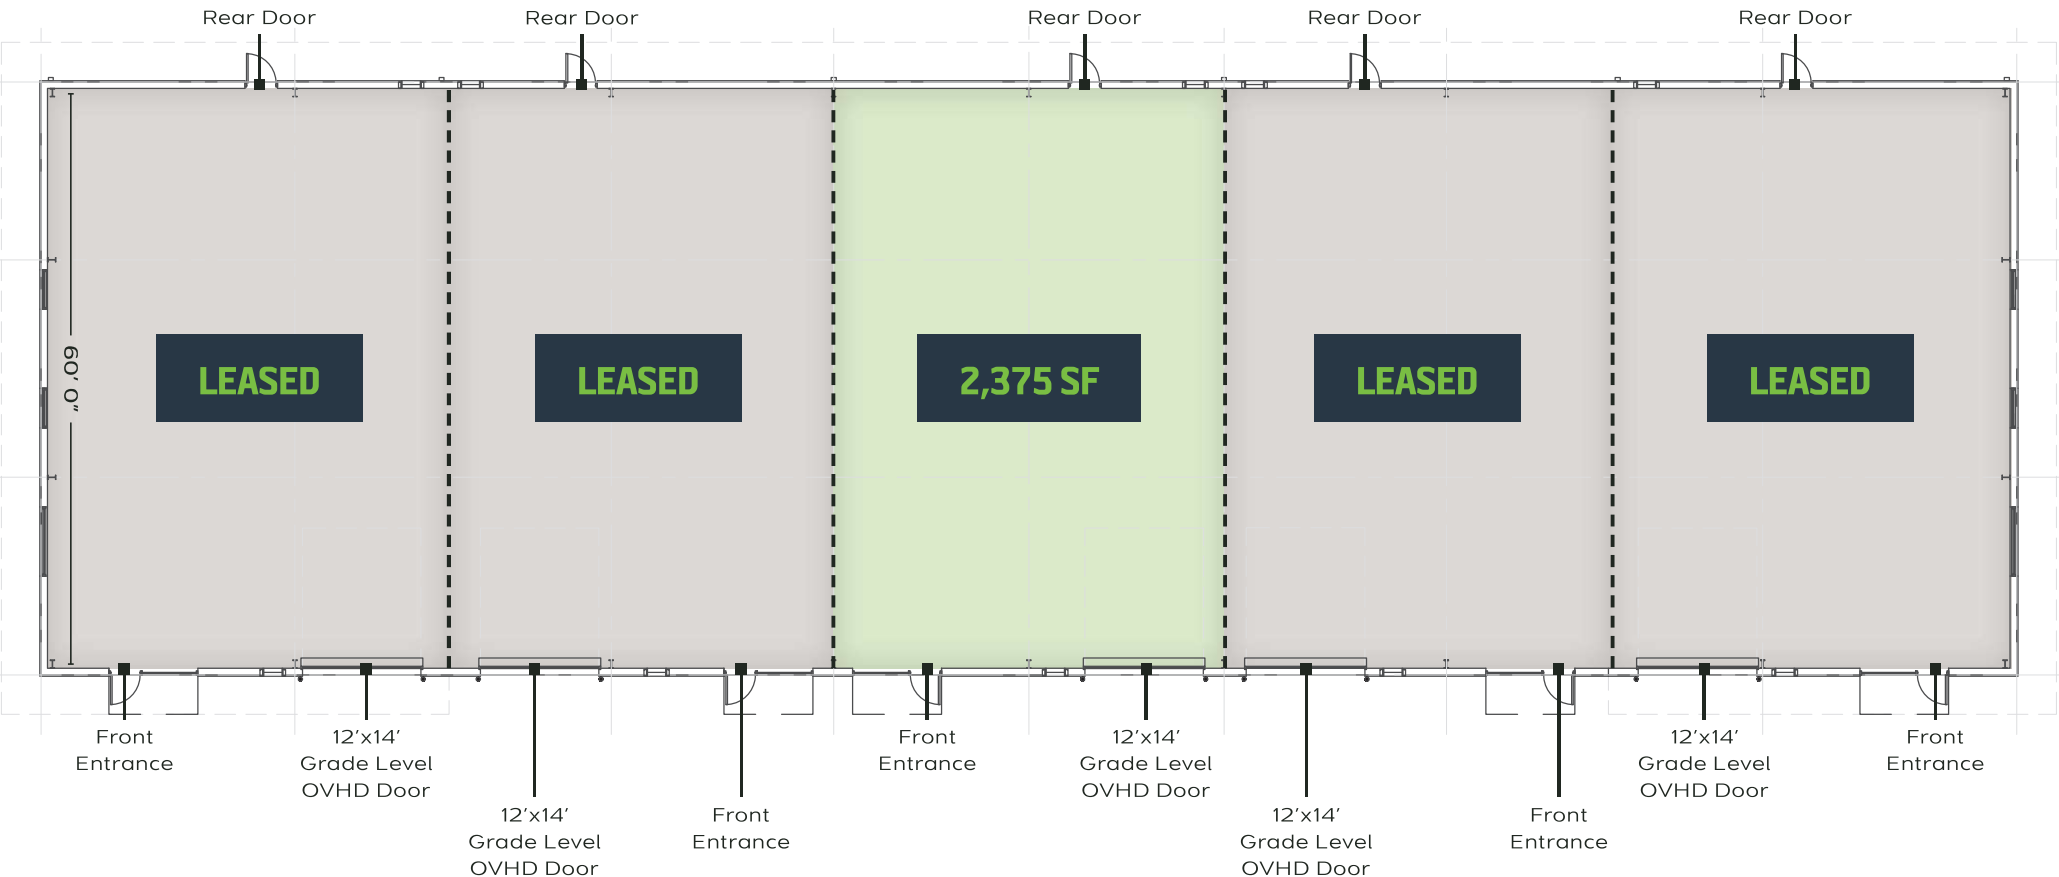

FLOOR PLAN BUILDING 6

Multi Tenant Industrial
11,995 SF

Note: all dimensions and square footages are approximate and subject to change

Available Leased