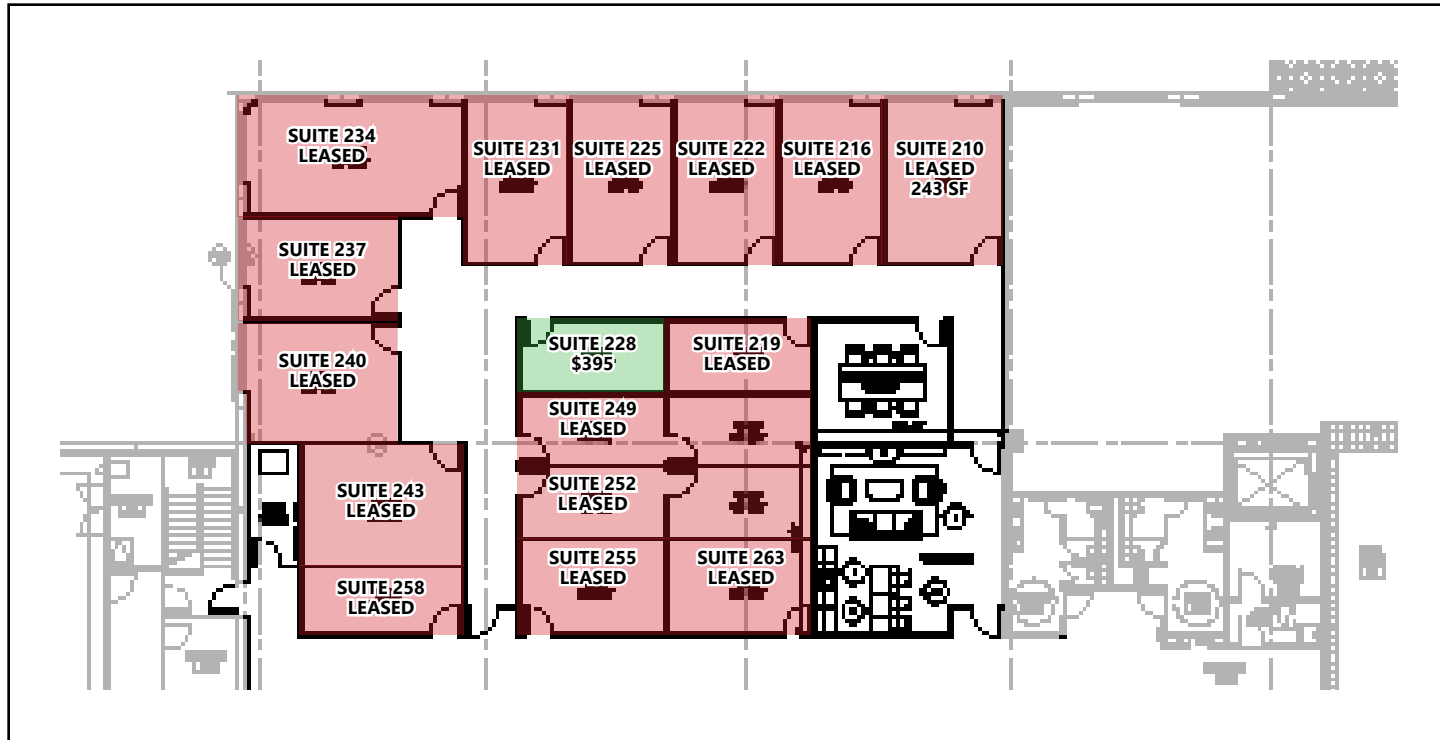

HIGHLIGHTS

Lease rates include common areas, restrooms, HVAC/lights/outlets, WiFi, wireless printing, lobby, kitchen, and access to conference rooms.

JOSH DENO

219-863-5947

jdeno@shook.com

1330 Win Hentschel Blvd. | West Lafayette, IN 47906