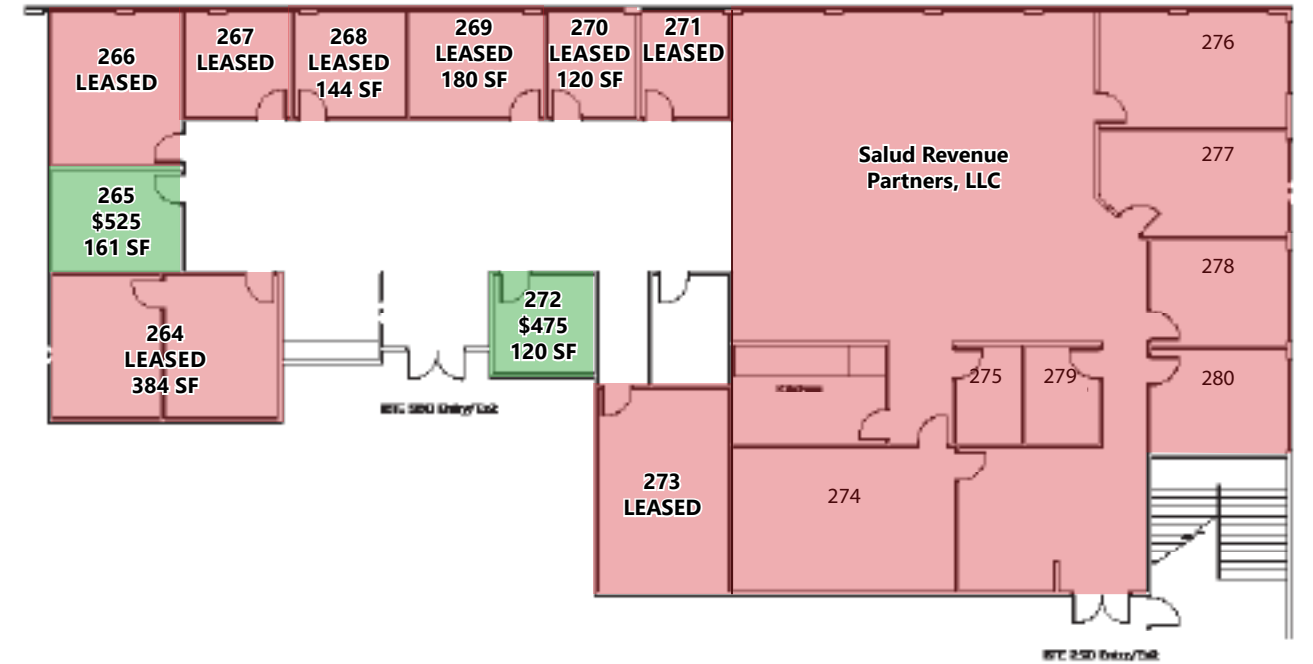

JOSH DENO
219-863-5947
jdeno@shook.com

1330 Win Hentschel Blvd. | West Lafayette, IN 47906