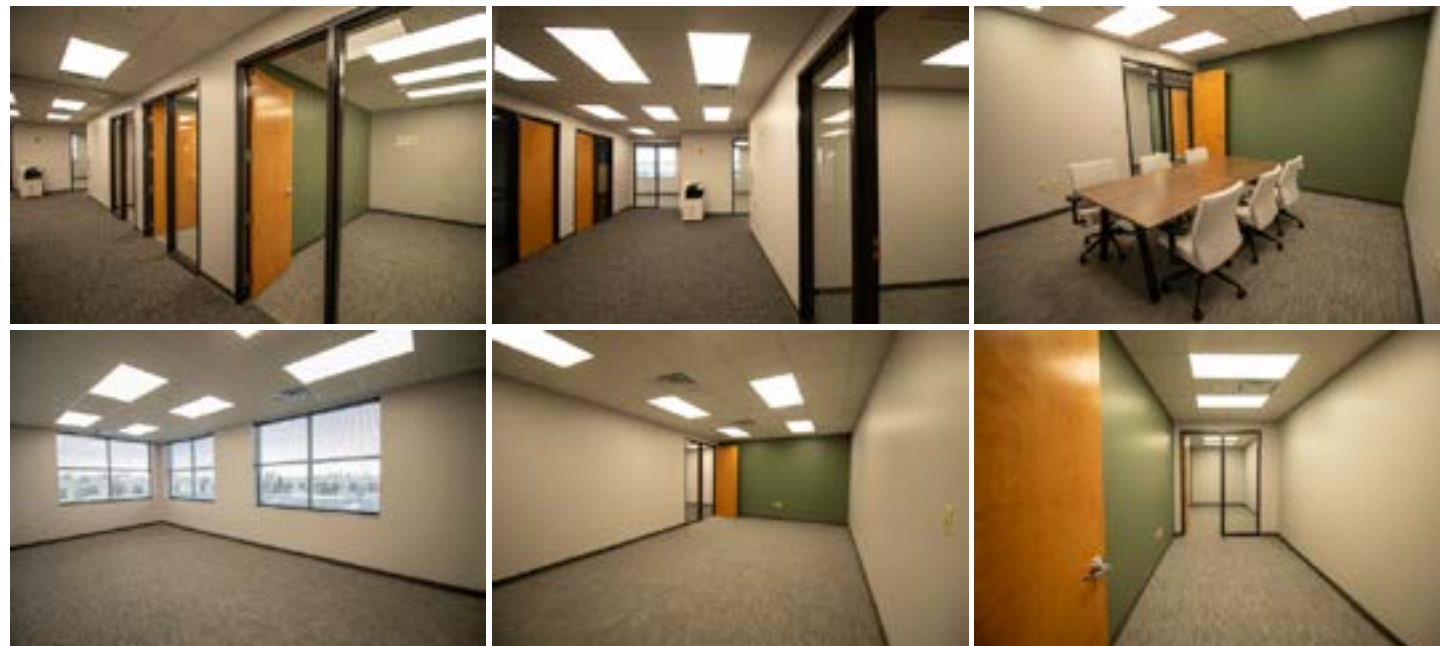

HIGHLIGHTS

Lease rates include common areas, restrooms, HVAC/lights/outlets, WiFi, wireless printing, lobby, kitchen, and access to conference rooms.

JOSH DENO

219-863-5947

jdeno@shook.com

1330 Win Hentschel Blvd. | West Lafayette, IN 47906