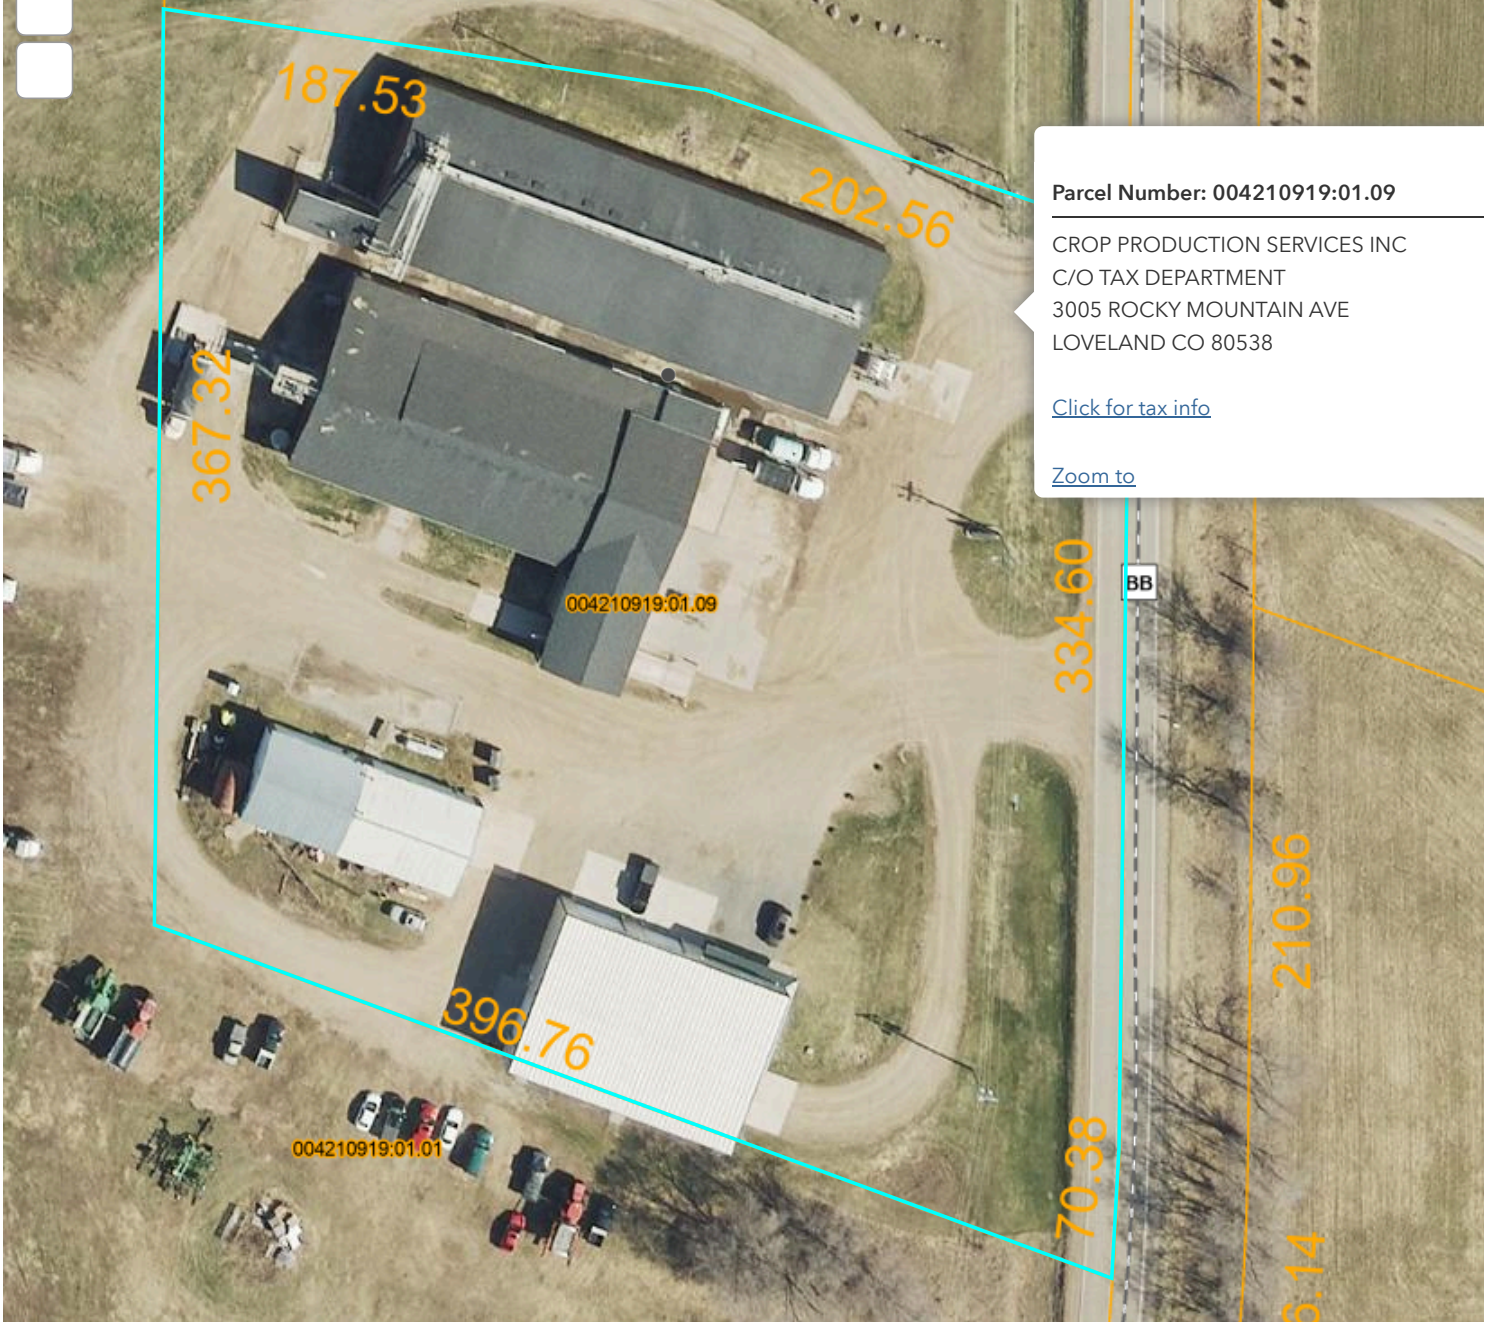

Parcel Viewer

+ ▼ 9072 County Road BB × 🔍
 Show search results for 9072 C...

Parcel Number: 004210919:01.09

CROP PRODUCTION SERVICES INC
 C/O TAX DEPARTMENT
 3005 ROCKY MOUNTAIN AVE
 LOVELAND CO 80538

[Click for tax info](#)

[Zoom to](#)

1:1128

44°17'05"N 89°27'28"W