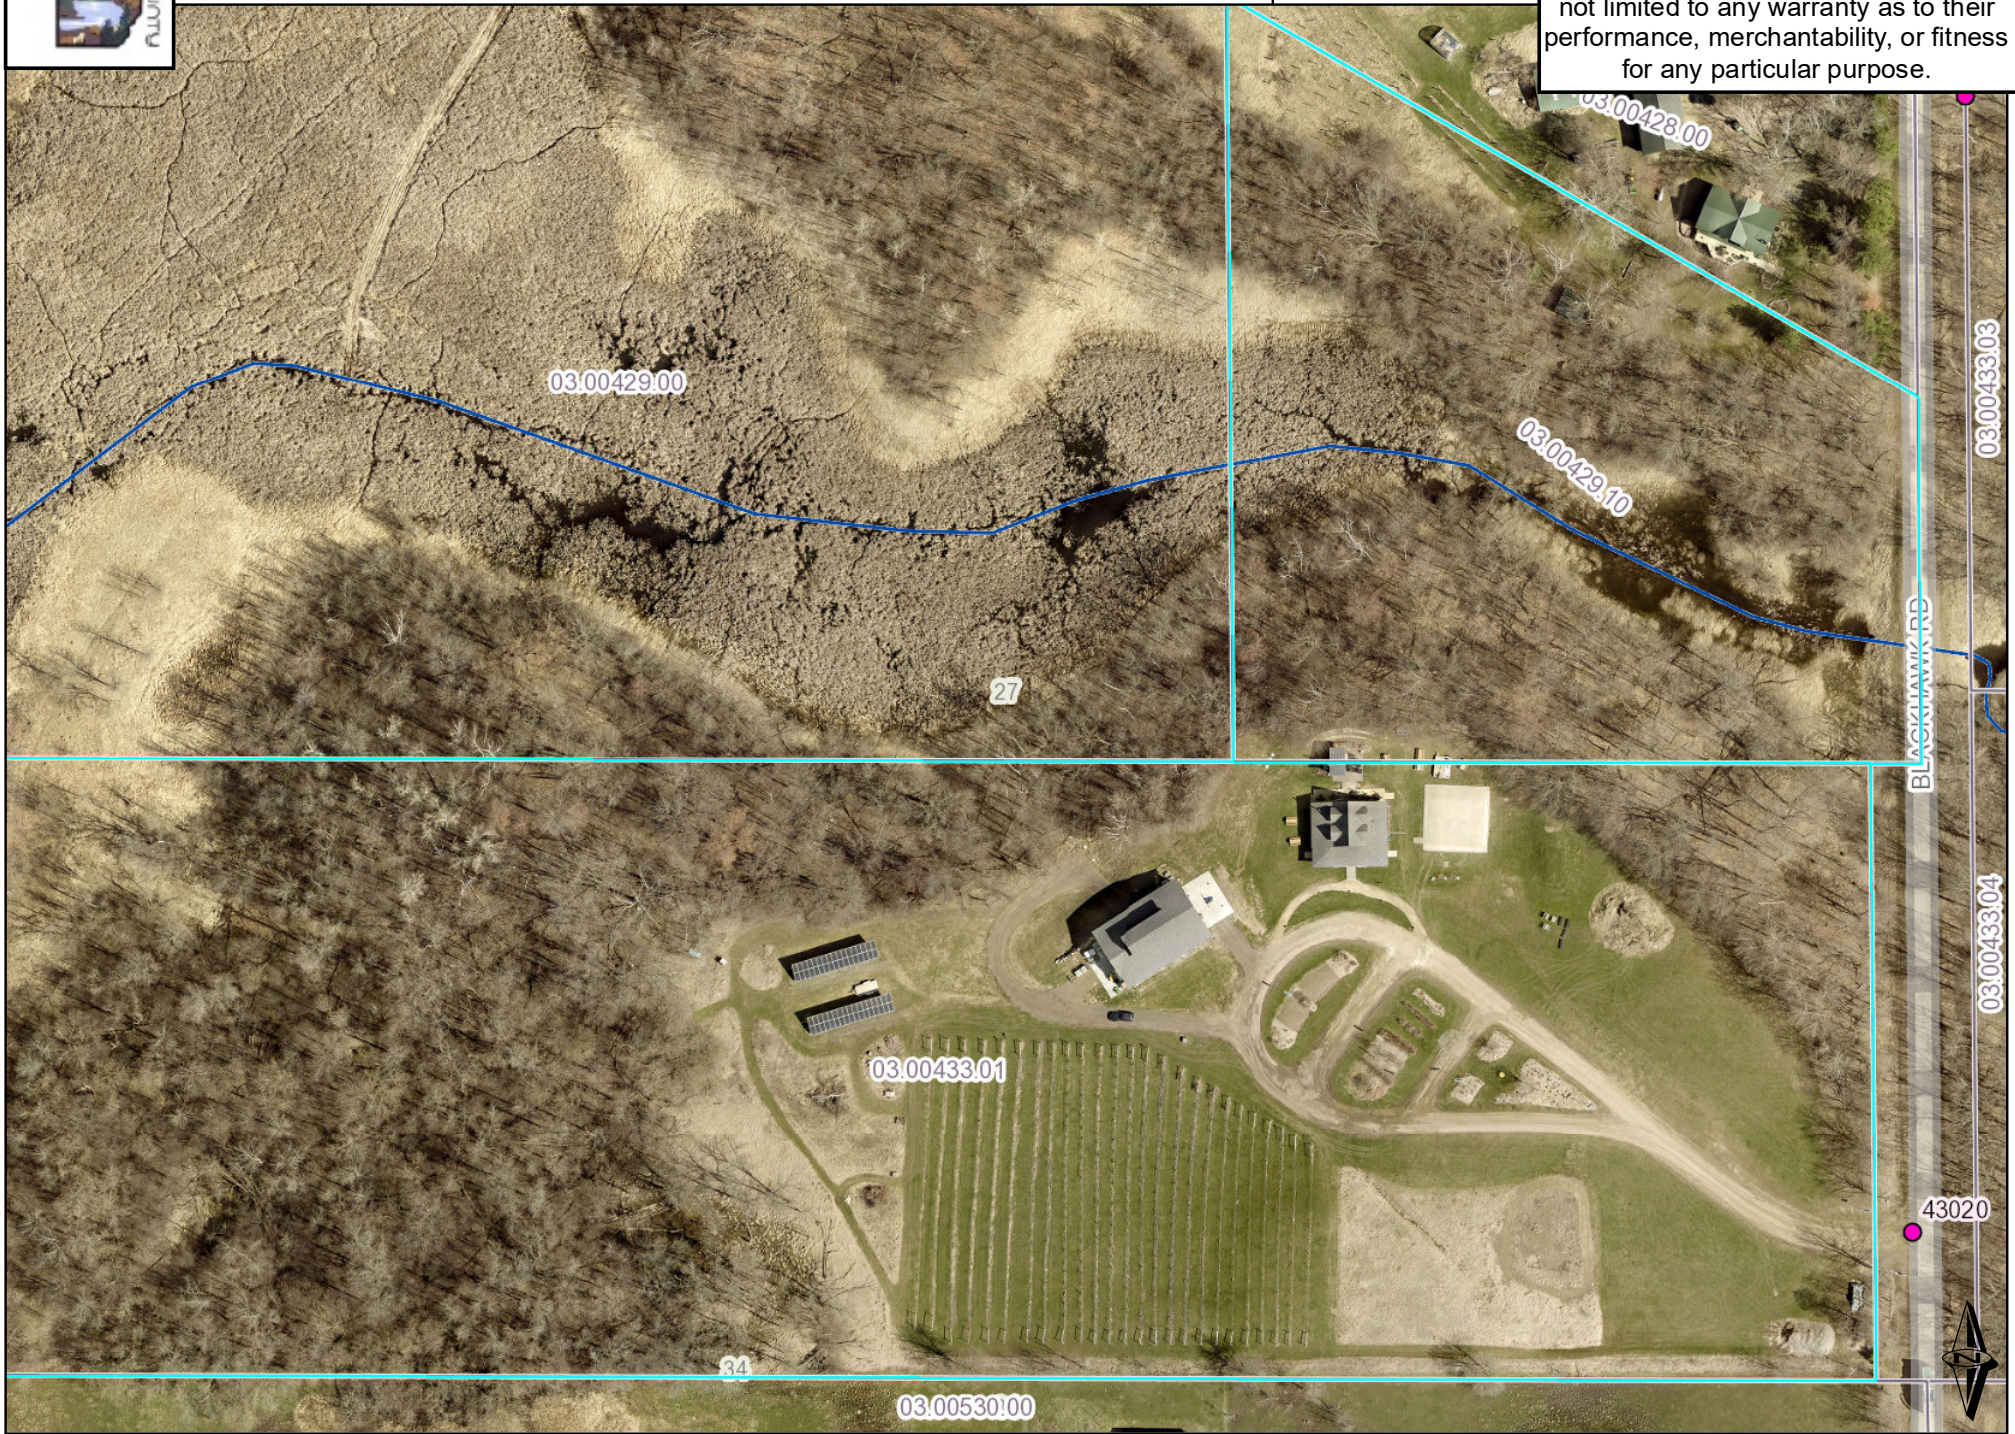

North Folk Winery - 03.00433.01 & 03.00429.10

Date: 1/17/2024
Time: 10:57:24 AM

These data are provided on as "AS-IS" basis, without warranty of any type, expressed or implied, including but not limited to any warranty as to their performance, merchantability, or fitness for any particular purpose.

43020