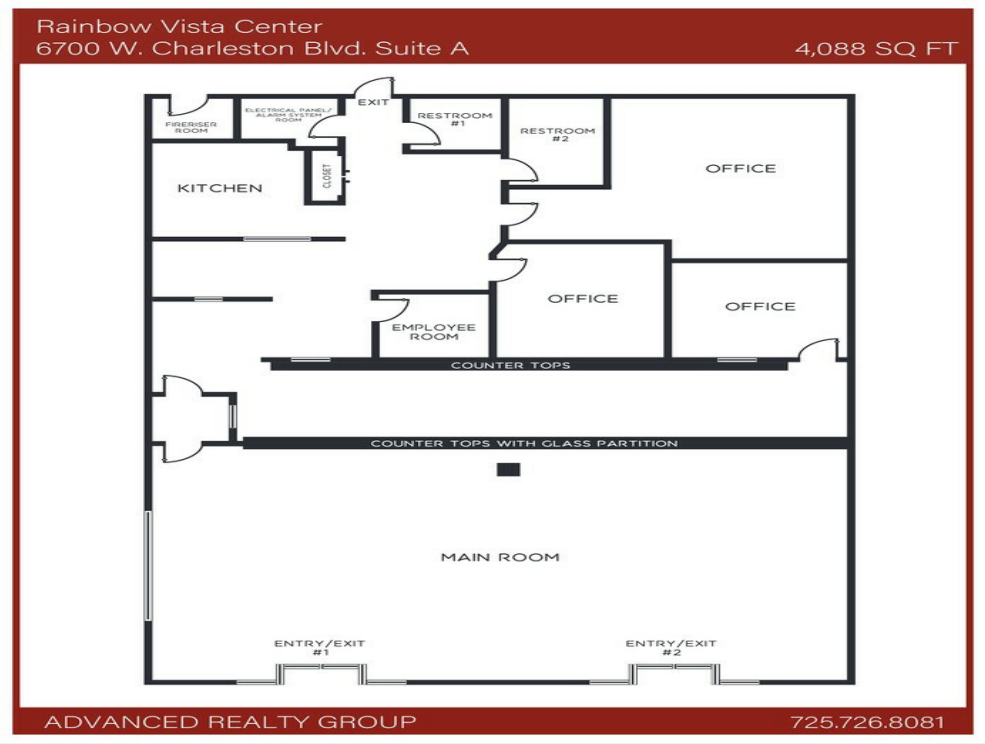

6700 W Charleston Blvd & Lorenzi Street