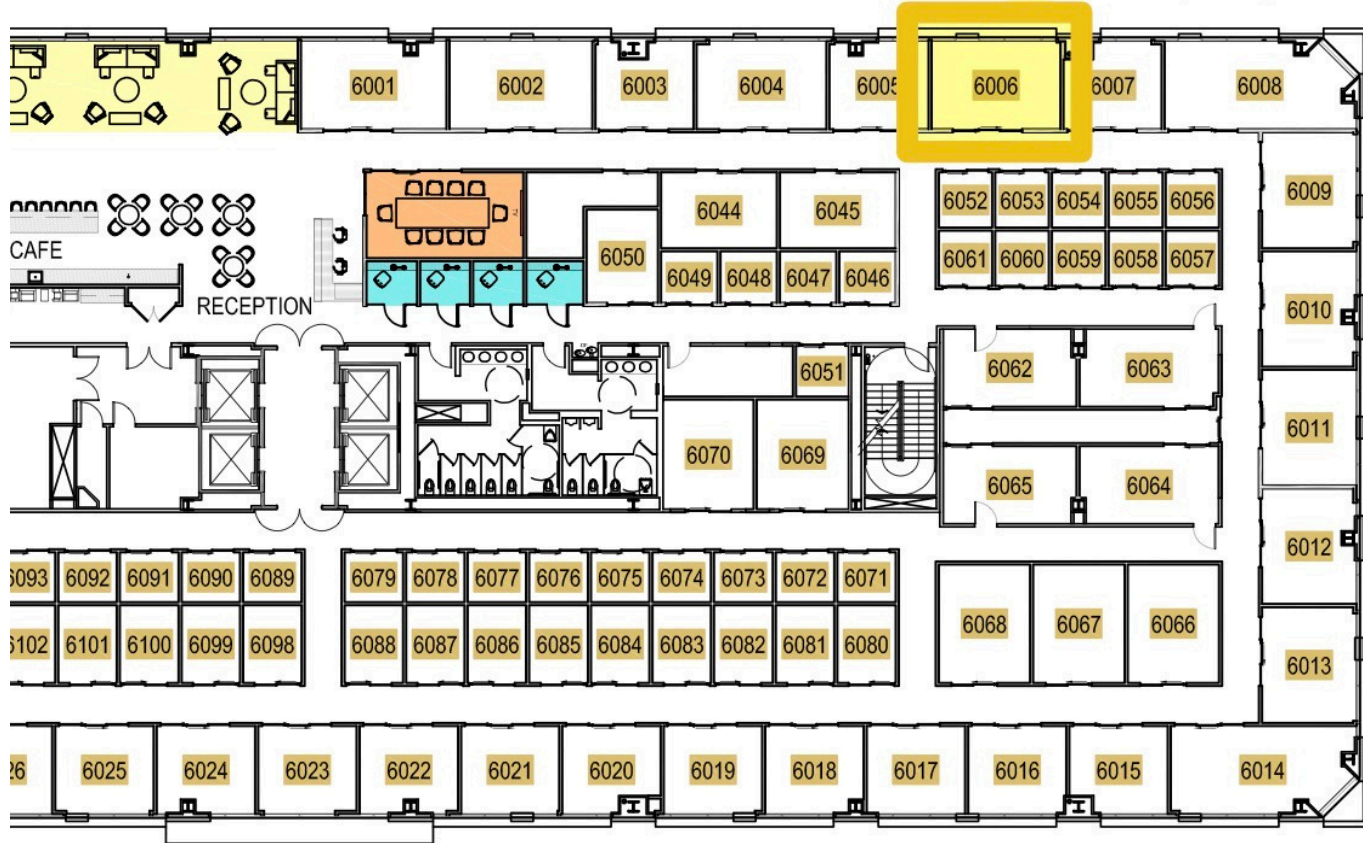

ENTERPRISE SUITE

3031 N. ROCKY POINT DRIVE W. SUITE 600 | TAMPA, FL 33602

DETAILS

- \$11,000 per Month (12 months)
 - 24 Desks
 - Furnished
 - Sit / Stand Adjustable Desk
 - Ergonomic Chair
 - Conference Room Monthly Credits
 - 10 hours (\$940 credits)
 - All Amenities Included
-

PRIVATE OFFICES

#6119 & #6107

DETAILS

- \$6,900 per Month (12 months)
- 12 Desks
- 2 Private Offices
 - Office #6119
 - Office #6107
- Furnished
 - Sit / Stand Adjustable Desk
 - Ergonomic Chair
- Conference Room Monthly Credits
 - 10 hours (\$940 credits)
- All Amenities Included

PRIVATE OFFICE #6006

3031 N. ROCKY POINT DRIVE W. SUITE 600 | TAMPA, FL 33602

DETAILS

- \$4,800 per Month (12 months)
- 6 Desks
- 1 Private Office
 - Office #6006
- Exterior Window
- Furnished
 - Sit / Stand Adjustable Desk
 - Ergonomic Chair
- Conference Room Monthly Credits
 - 5 hours (\$470 credits)
- All Amenities Included