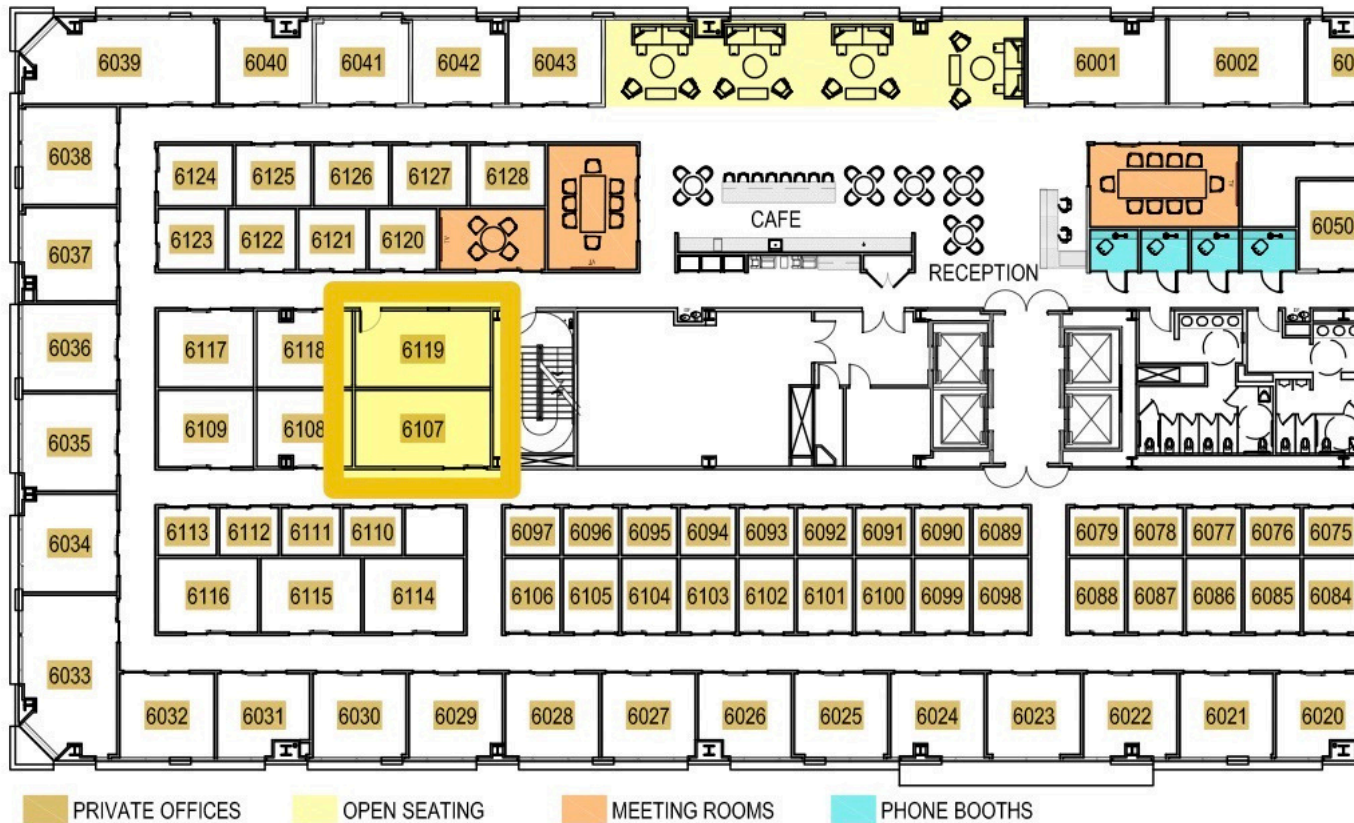

ENTERPRISE SUITE

3031 N. ROCKY POINT DRIVE W. SUITE 600 | TAMPA, FL 33602

DETAILS

- \$11,000 per Month (12 months)
 - 24 Desks
 - Furnished
 - Sit / Stand Adjustable Desk
 - Ergonomic Chair
 - Conference Room Monthly Credits
 - 10 hours (\$940 credits)
 - All Amenities Included
-

PRIVATE OFFICES

#6119 & #6107

DETAILS

- \$6,900 per Month (12 months)
- 12 Desks
- 2 Private Offices
 - Office #6119
 - Office #6107
- Furnished
 - Sit / Stand Adjustable Desk
 - Ergonomic Chair
- Conference Room Monthly Credits
 - 10 hours (\$940 credits)
- All Amenities Included

PRIVATE OFFICE #6006

3031 N. ROCKY POINT DRIVE W. SUITE 600 | TAMPA, FL 33602

DETAILS

- \$4,800 per Month (12 months)
- 6 Desks
- 1 Private Office
 - Office #6006
- Exterior Window
- Furnished
 - Sit / Stand Adjustable Desk
 - Ergonomic Chair
- Conference Room Monthly Credits
 - 5 hours (\$470 credits)
- All Amenities Included