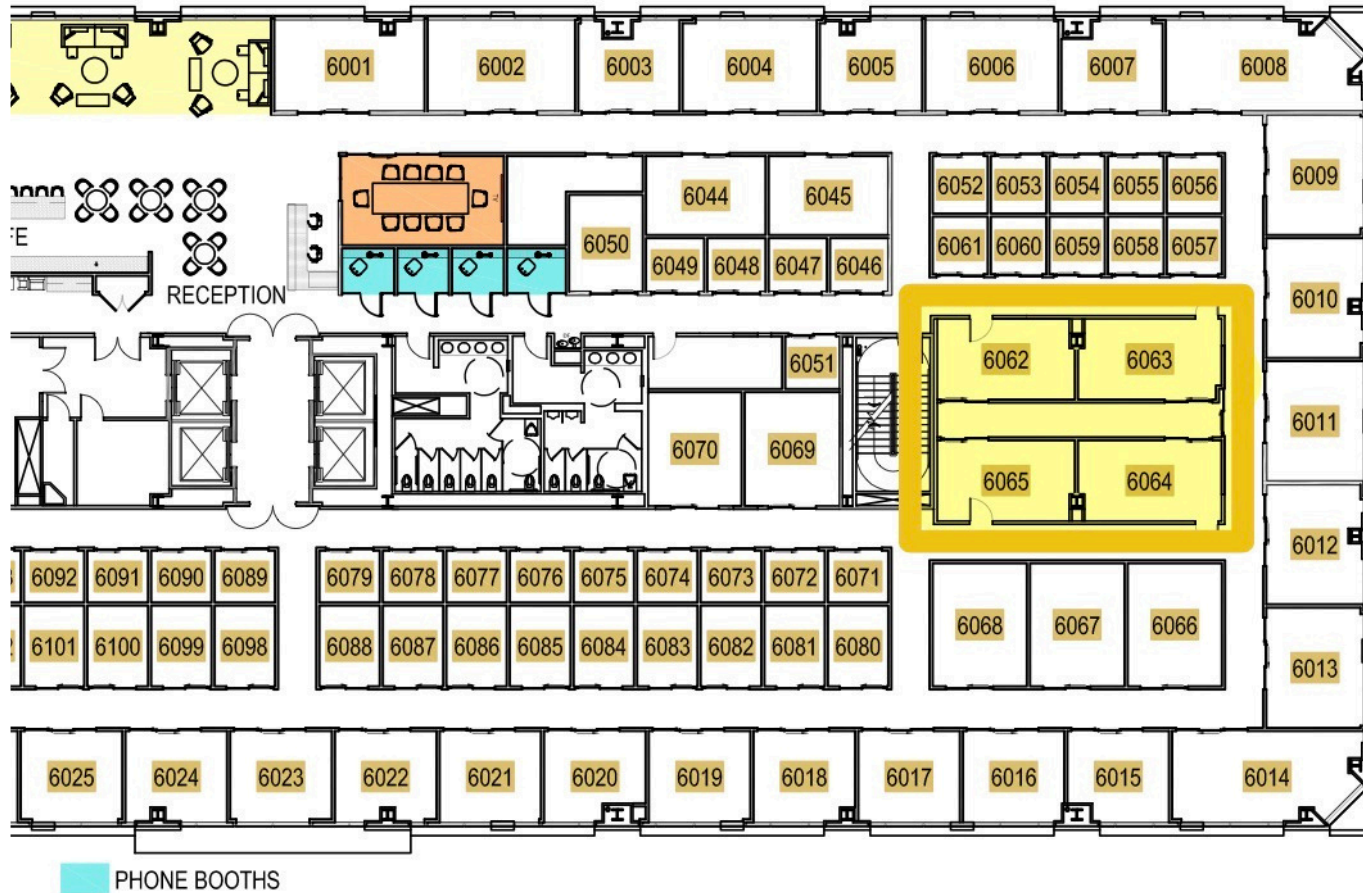

ENTERPRISE SUITE

3031 N. ROCKY POINT DRIVE W. SUITE 600 | TAMPA, FL 33602

DETAILS

- \$11,000 per Month (12 months)
 - 24 Desks
 - Furnished
 - Sit / Stand Adjustable Desk
 - Ergonomic Chair
 - Conference Room Monthly Credits
 - 10 hours (\$940 credits)
 - All Amenities Included
-