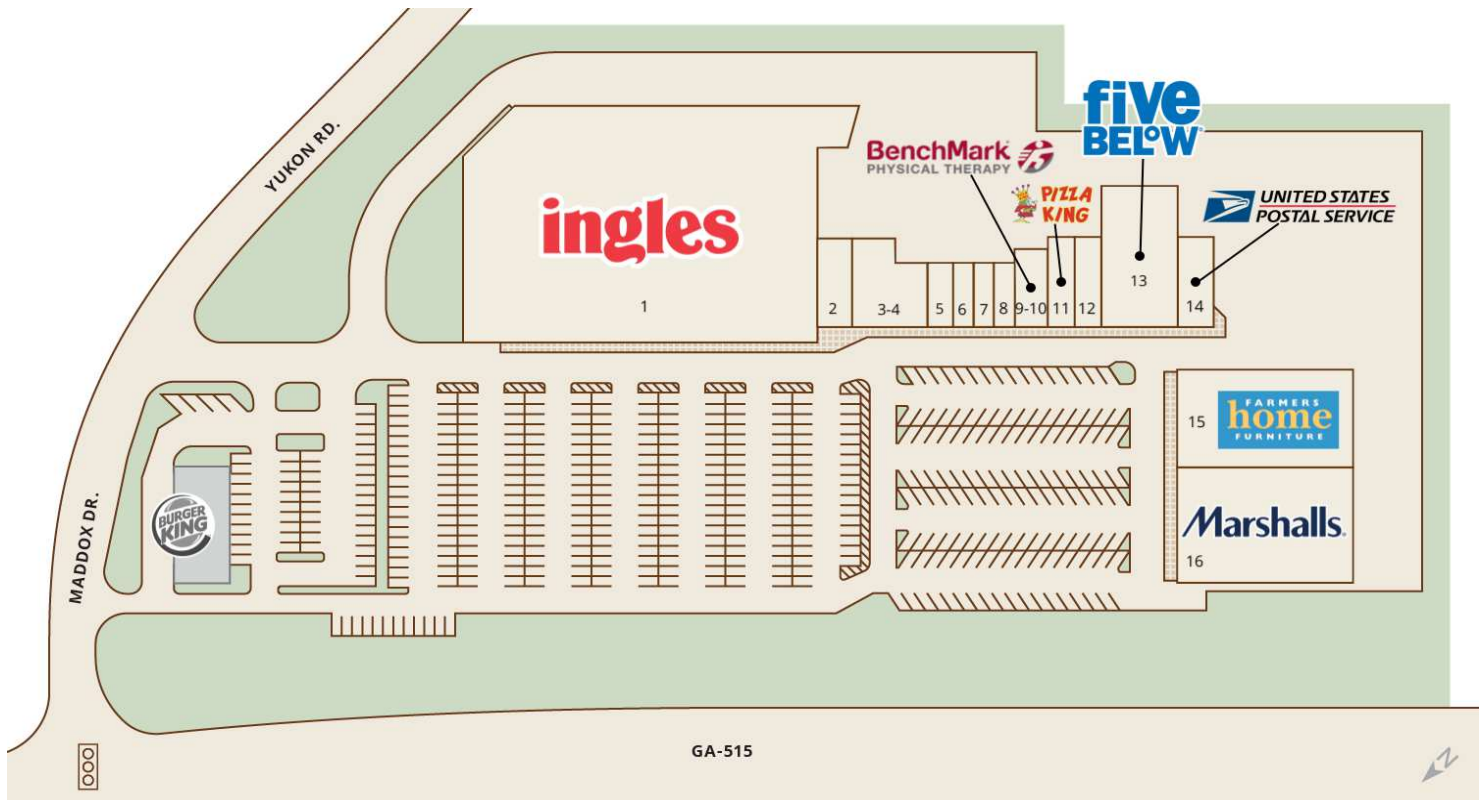

Old Orchard Square

110 Old Orchard Square, Ellijay, GA 30540

Retail Space For Lease

PROPERTY DESCRIPTION

Anchored by Ingles, Old Orchard Square includes Marshalls, Five Below, Benchmark Physical Therapy, Farmers Home Furniture, Pizza King, and The United States Post Office.

The property is ideally situated along SR-515's retail corridor in East Ellijay, 1 mile from Gilmer Middle and High Schools and minutes from Chattahoochee National Forest.

PROPERTY HIGHLIGHTS

- Anchored by Ingles
- Marshalls & Five Below now open
- Signalized entrance
- Convenient ingress/egress with high visibility from SR-515

Old Orchard Square

110 Old Orchard Square, Ellijay, GA 30540

SUITE	TENANT NAME	SIZE	SUITE	TENANT NAME	SIZE
1	Ingles	68,000 SF	9-10	Benchmark Physical Therapy	2,450 SF
2	K's Klassy	2,800 SF	11	Pizza King	2,000 SF
3-4	Okinawa Restaurant	4,300 SF	12	Barber Shop	2,000 SF
5	Touch Up	1,500 SF	13	Five Below	8,450 SF
6	Lucky Nails	1,200 SF	14	US Post Office	2,400 SF
7	Massage Season	1,200 SF	15	Farmers Home Furniture	14,000 SF
8	Gift Shop	900 SF	16	Marshalls	18,000 SF