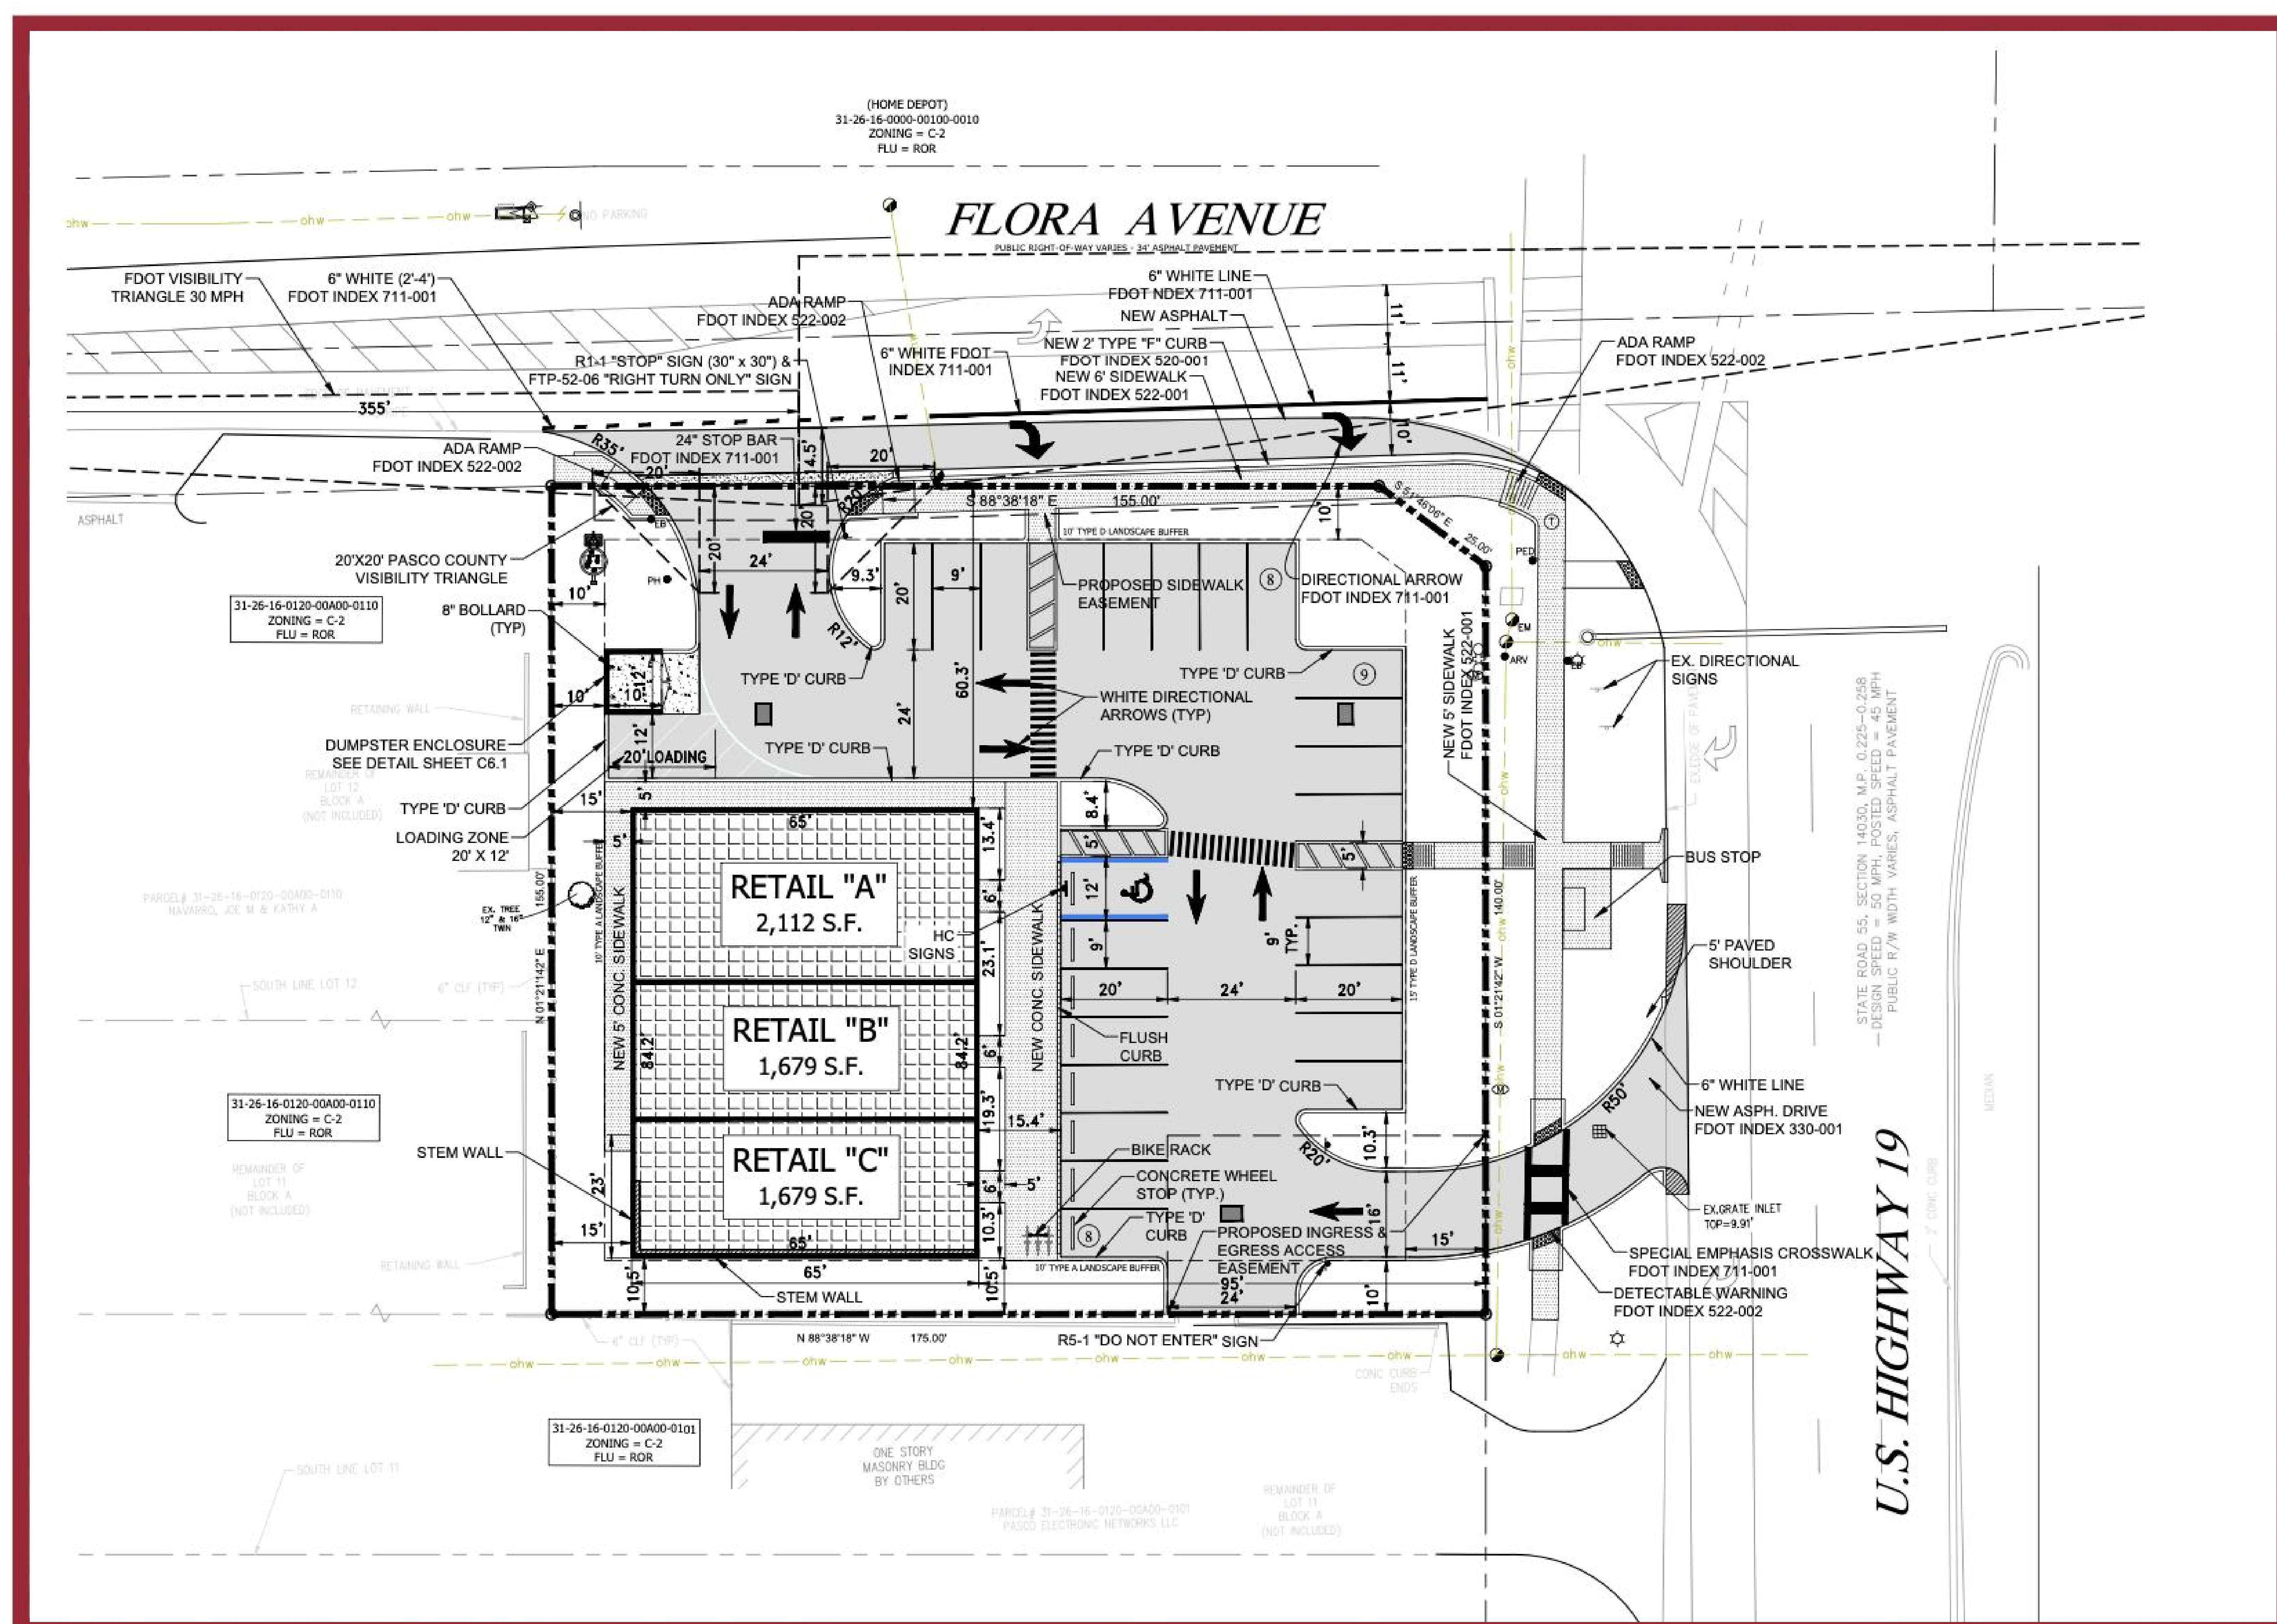

# 1217 US HIGHWAY 19

HOLIDAY, FL 34691

## PROPERTY HIGHLIGHTS

- \$30.00 NNN
- 1,679 sf to 5,470 sf
- Hard Lighted corner
- US 19 and Flora Ave
- Next to Home Depot
- High AADT traffic count

The information contained herein has been obtained from sources deemed reliable but is subject to verification, change, withdrawal without notice and is submitted without warranty as to accuracy by European Equities Corporation.