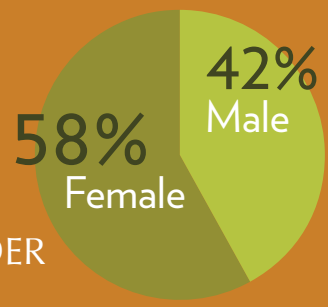

TOURISM STATS:

PROJECT CONTACTS:

DIXON GREENWOOD | dgreenwood@ballrealty.com | 865.585.2307
TIM ZITZMAN | tzitzman@comcast.net | 865-804-4131