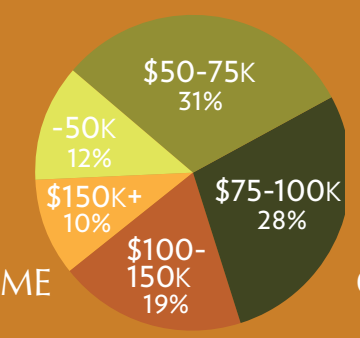

TOURISM STATS:

PROJECT CONTACTS:

DIXON GREENWOOD | dgreenwood@ballrealty.com | 865.585.2307
TIM ZITZMAN | tzitzman@comcast.net | 865-804-4131