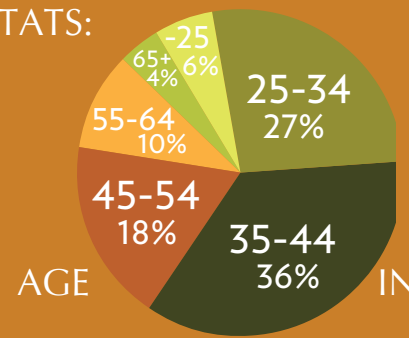

TOURISM STATS:

PROJECT CONTACTS:

DIXON GREENWOOD | dgreenwood@ballrealty.com | 865.585.2307
TIM ZITZMAN | tzitzman@comcast.net | 865-804-4131