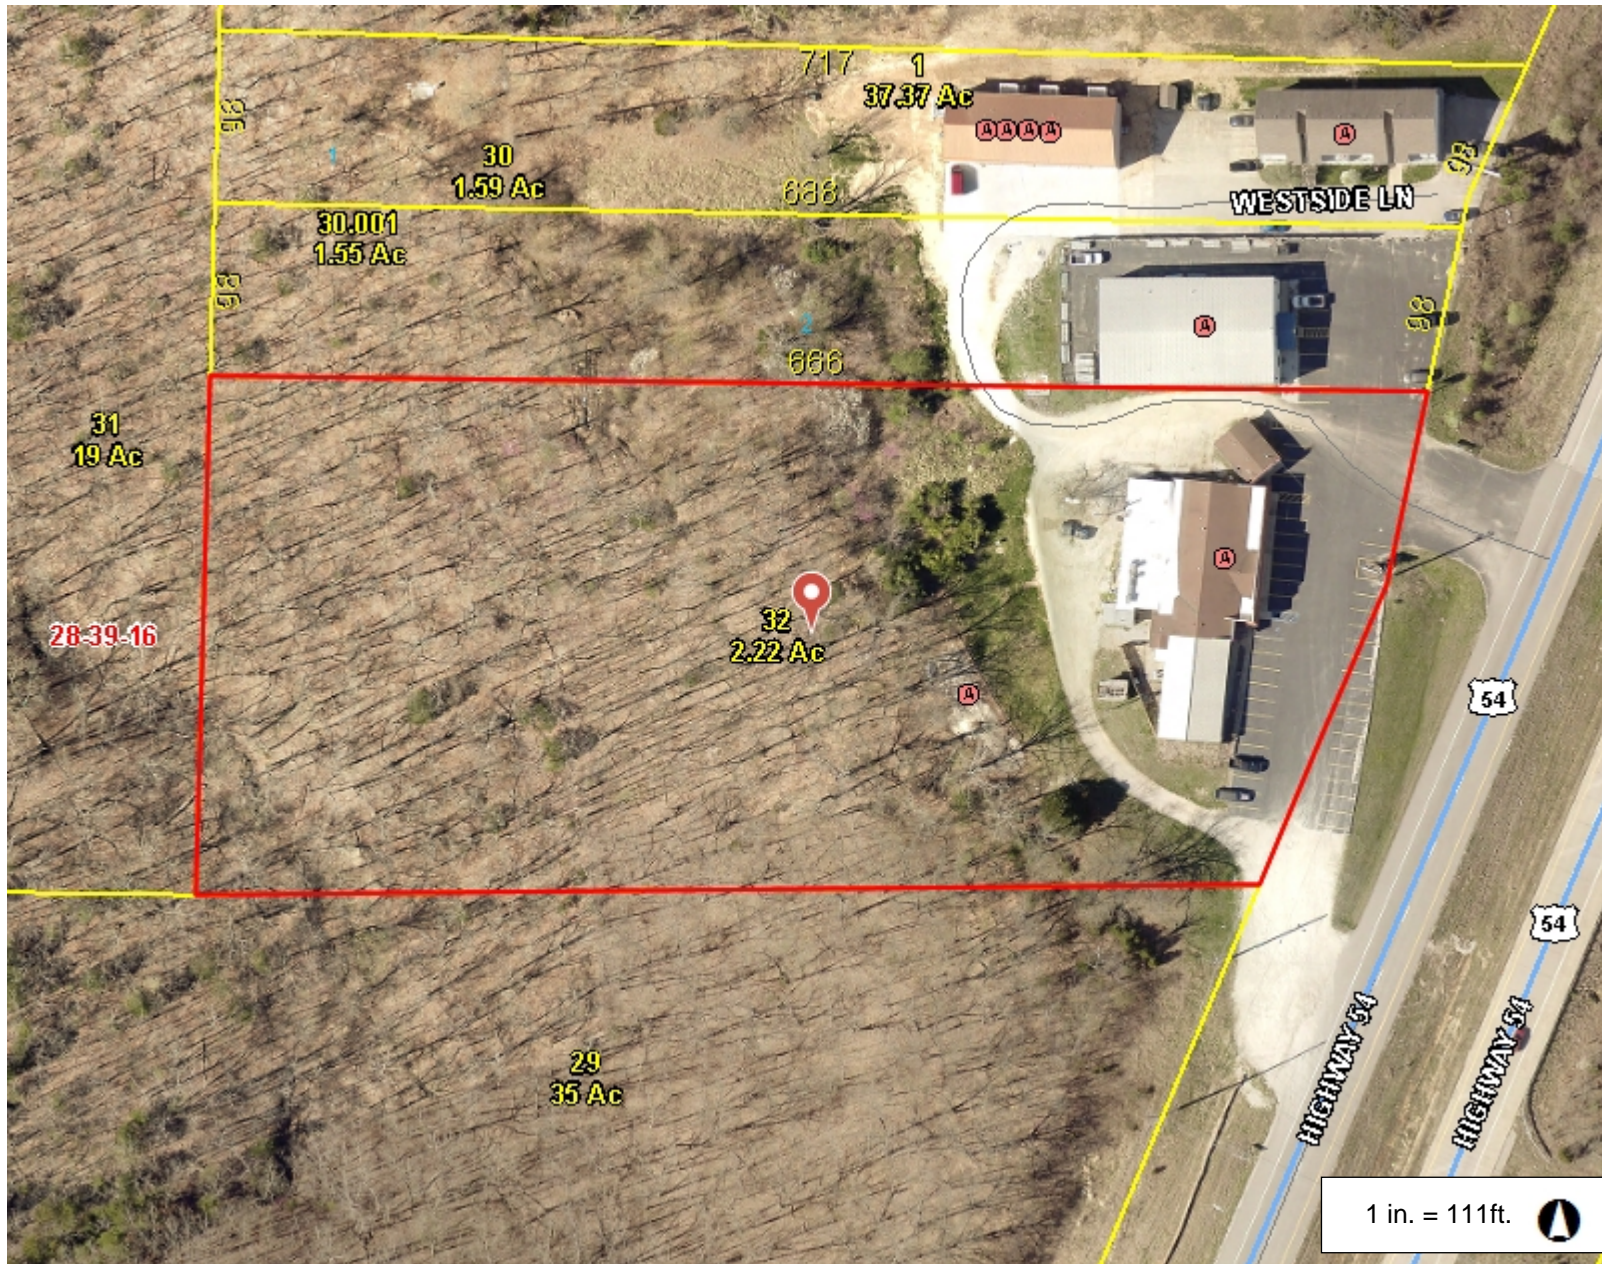

Camden County, MO

Legend

- Highway
 - Interstate Highway
 - US Highway
 - Numbered State Highway
 - Lettered State Highway
- Road
- Address Point
- Condo Point
- Parcel
- Corporate Limit Line
- Land Hook
 - DASHED LAND HOOK
 - SOLID LAND HOOK
- Original Lot
- Section
- County Boundary

Notes

222.1 0 111.03 222.1 Feet

This Cadastral Map is for informational purposes only. It does not purport to represent a property boundary survey of the parcels shown and shall not be used for conveyances or the establishment of property boundaries.

THIS MAP IS NOT TO BE USED FOR NAVIGATION