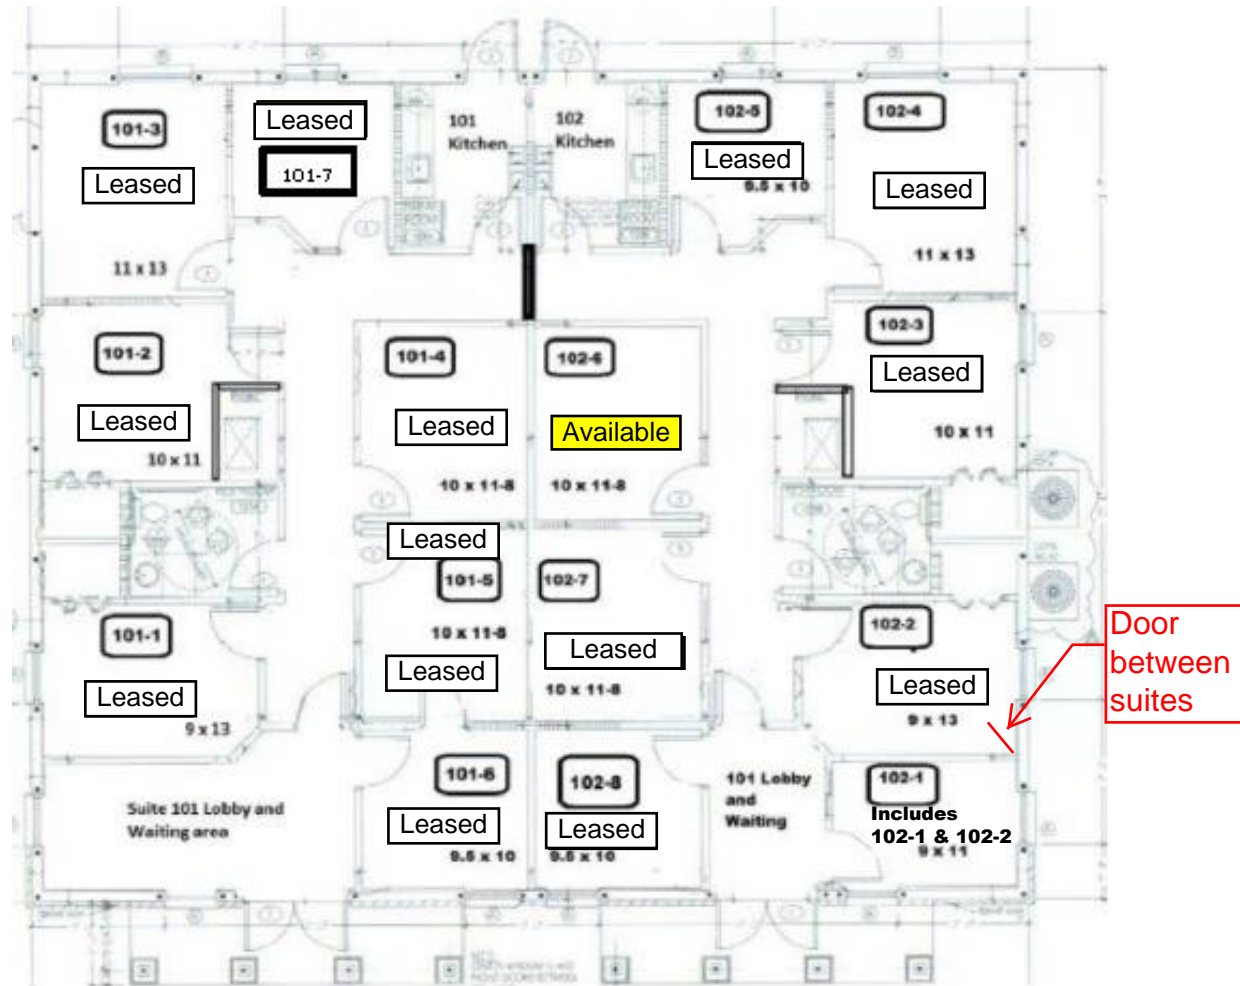

Sandbeach Properties LLC

2647 Narnia Way
Land O'Lakes FL 34638

Floor Plan with Size

Add 3% Pasco Sales Tax to Prices above

WWW.SANDBEACHLLC.COM