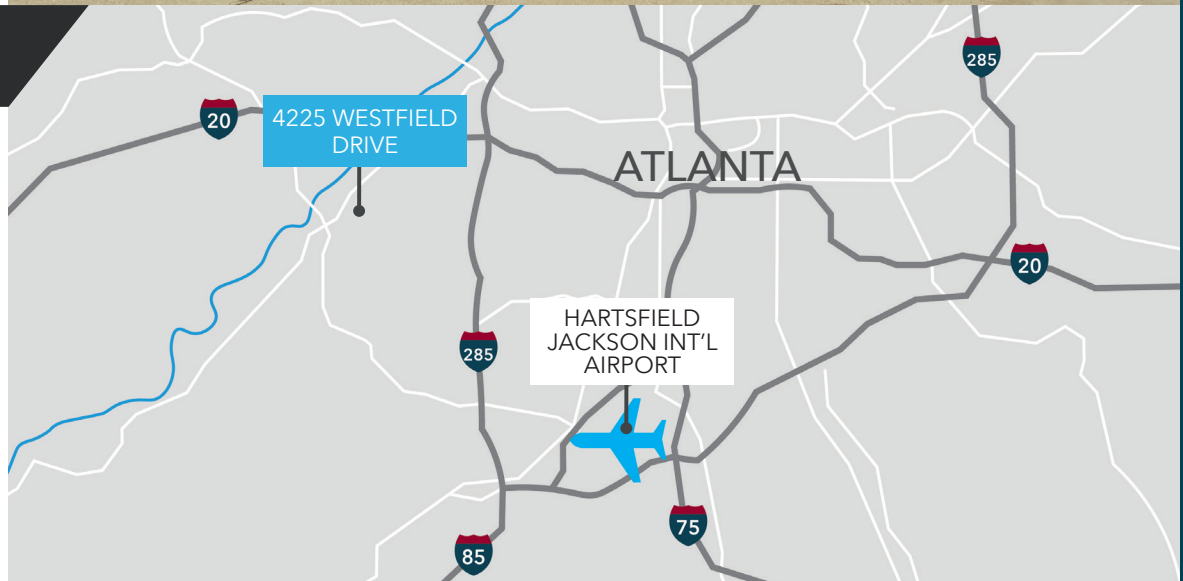

LOCATION | KEY DISTANCES

- » Interstate 20 | 3.5 miles
- » Interstate 285 | 5.5 miles
- » Fulton Industrial Boulevard | 0.8 mile
- » Camp Creek Parkway | 1.2 miles

- » Hartsfield-Jackson INT'L Airport | 13.6 miles
- » Fulton County Airport | 5.1 miles

- » UPS Customer Center | 3.0 miles
- » FedEx Ship Center | 4.8 miles

4225 WESTFIELD DRIVE

ATLANTA, GA 30336

ADDITIONAL PHOTOS

CONTACT US:

CHARLIE MITCHELL

ASSOCIATE

cmitchell@lee-associates.com