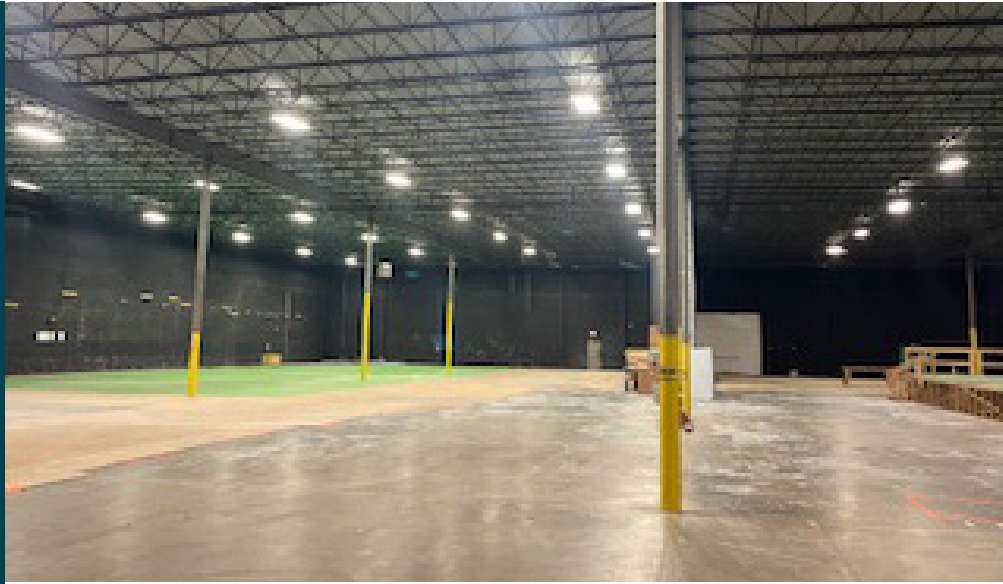

4225 WESTFIELD DRIVE

ATLANTA, GA 30336

ADDITIONAL PHOTOS

CONTACT US:

CHARLIE MITCHELL

ASSOCIATE

cmitchell@lee-associates.com

O: 404.781.2123

C: 404.987.1077

CONNOR WINKLER, SIOR

EXECUTIVE VP / PRINCIPAL

cwinkler@lee-associates.com

O: 404.442.2803

C: 318.393.8248

All information regarding property for sale, rental or financing is from sources deemed reliable, but no warranty or representation is made to the accuracy thereof and same is submitted to errors, omissions, change of price, rental or other conditions prior to sale, lease or financing or withdrawal without notice. No liability of any kind is to be imposed on the broker herein.