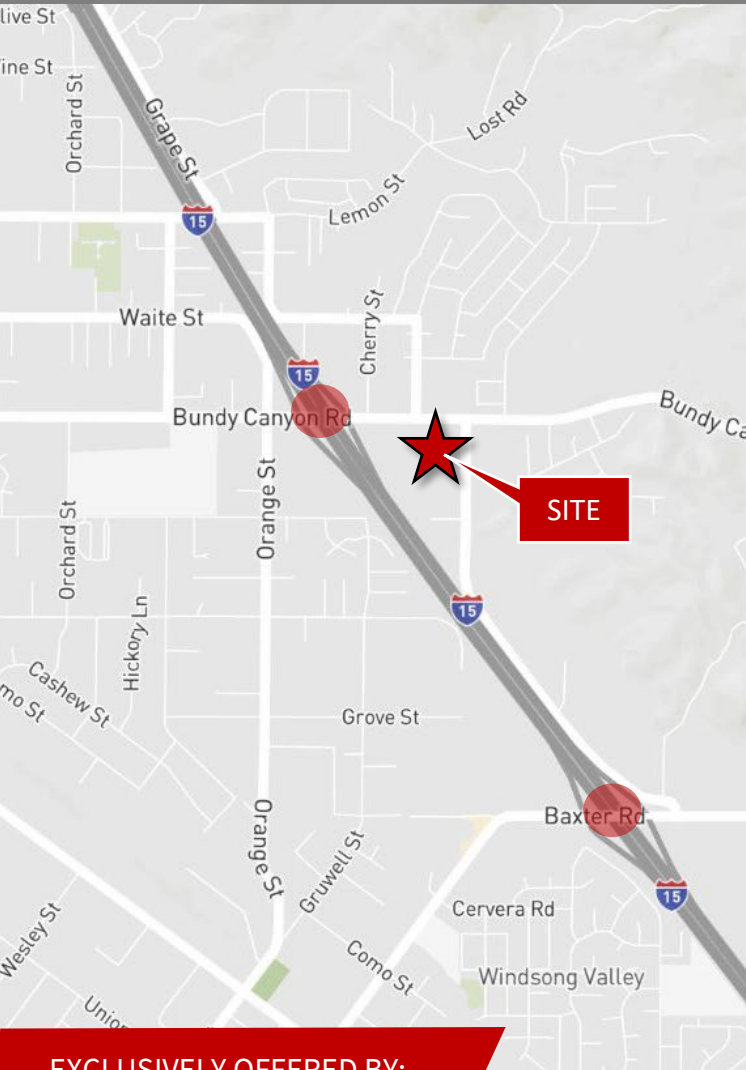

# WILDOMAR

## LAND DEVELOPMENT OPPORTUNITY

**±24.36 ACRES**

Wildomar, California

Southeast corner of Bundy Canyon Rd and Monte Vista Dr

EXCLUSIVELY OFFERED BY:

**Sharon Wortmann**  
Senior Vice President  
License# 01420298  
+1 909 467 6861  
sharon.wortmann@am.jll.com