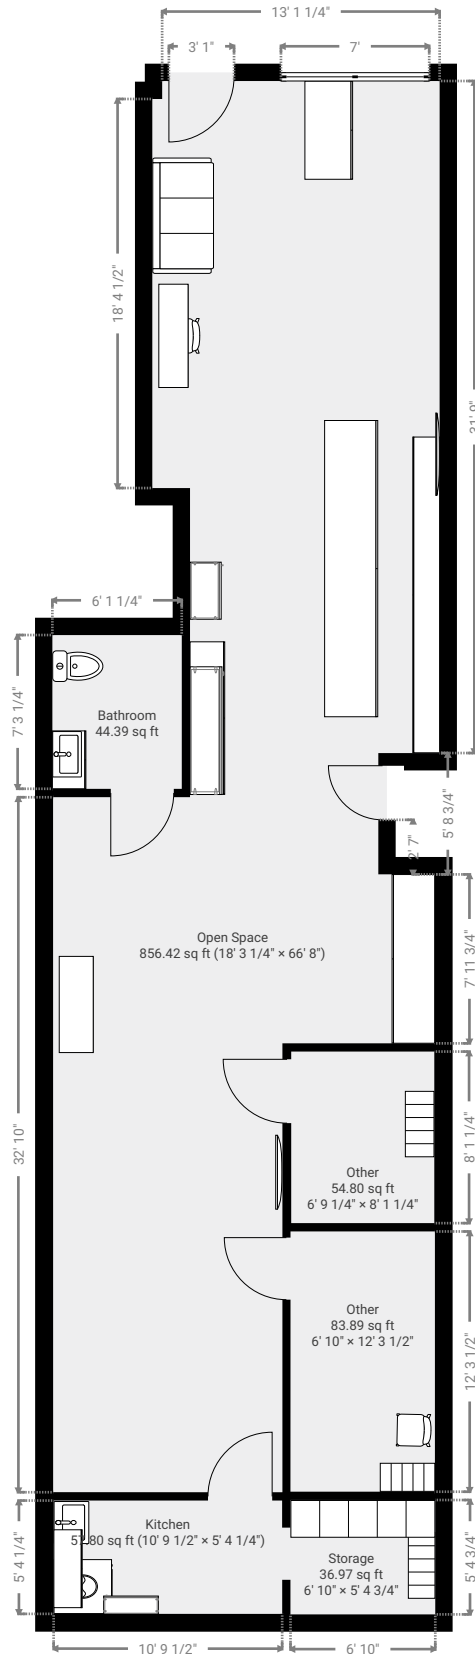

530 Washington - Comm Space

TOTAL AREA: 1321.04 sq ft • LIVING AREA: 1321.04 sq ft • FLOORS: 1 • ROOMS: 6

▼ 1st Floor

TOTAL AREA: 1321.04 sq ft • LIVING AREA: 1321.04 sq ft • ROOMS: 6

THIS FLOORPLAN IS PROVIDED WITHOUT WARRANTY OF ANY KIND. SENSOPIA DISCLAIMS ANY WARRANTY INCLUDING, WITHOUT LIMITATION, SATISFACTORY QUALITY OR ACCURACY OF DIMENSIONS.

1:109