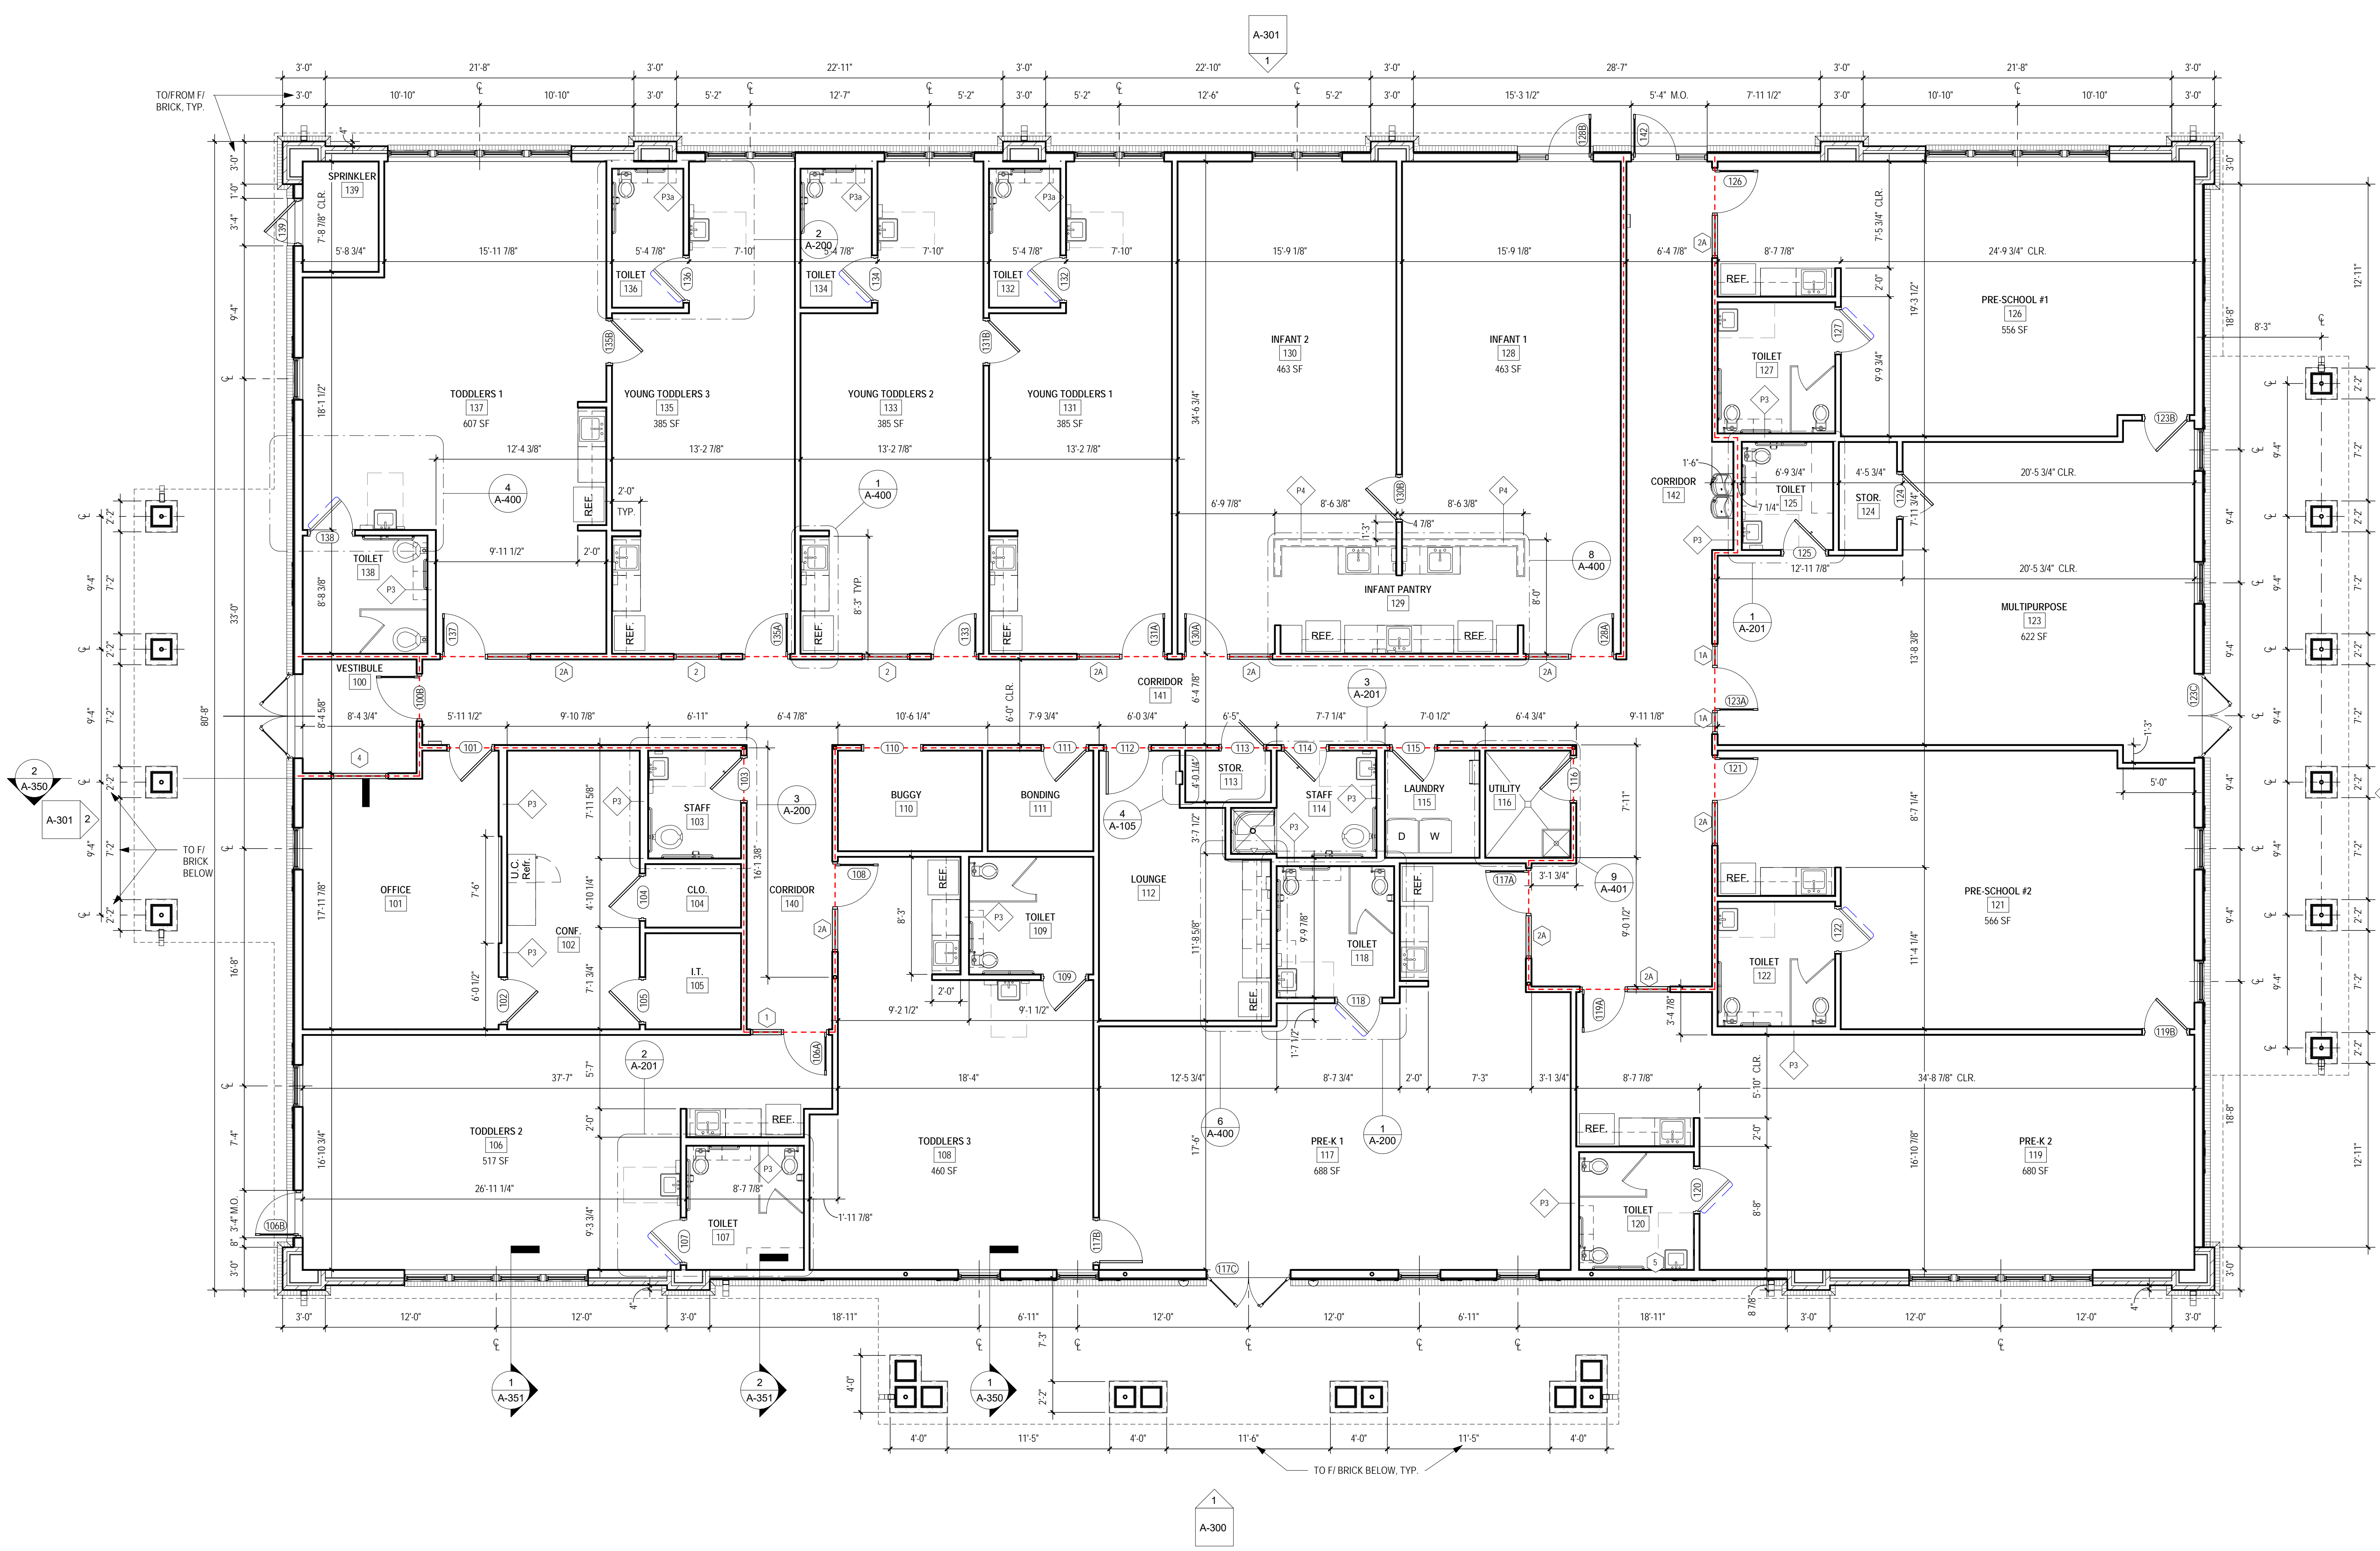

SHEET
A-100
 FLOOR PLAN - DAYCARE

WALL LEGEND

	NON-RATED PARTITION
	SMOKE PARTITION

1 FLOOR PLAN - DAYCARE
 3/16" = 1'-0"