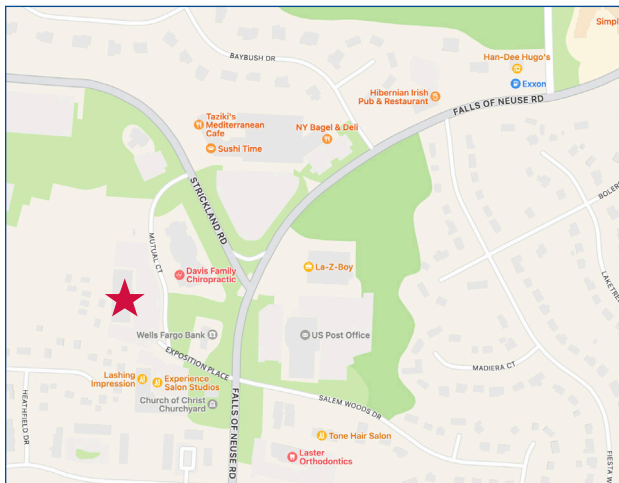

WALDROP PROPERTIES, LLC
Commercial Real Estate Solutions

For Lease or Sale

Medical Office Space

701 Exposition Place, Suite 106, Raleigh, North Carolina 27615

- **Base Lease Rate:**
\$24.00 Per Square Foot,
Triple Net
- **Estimated TICAM:**
Please Contact Listing
Agency
- **Offering Price:** \$928,000
- **Square Footage:**
Approximately 2,578
Rentable Square Feet
- **Suite:** Suite 106
- **Floor Plan:**
See Below/Attached
- **Aerial:** See Below/Attached
- **Zoning:** OX-4-CU
- **Availability:** Immediately
- **Comments:**
First Floor Corner Unit With
Very Good Glass Line
- **Four Exam Rooms With Base
Cabinets With Sinks**
- **Two Restrooms In The Suite**
- **Building Common Area
Restrooms**
- **Nice Building Lobby Finishes**
- **Location:**
Convenient Access To Falls
Of Neuse Road, Strickland
Road, and 540