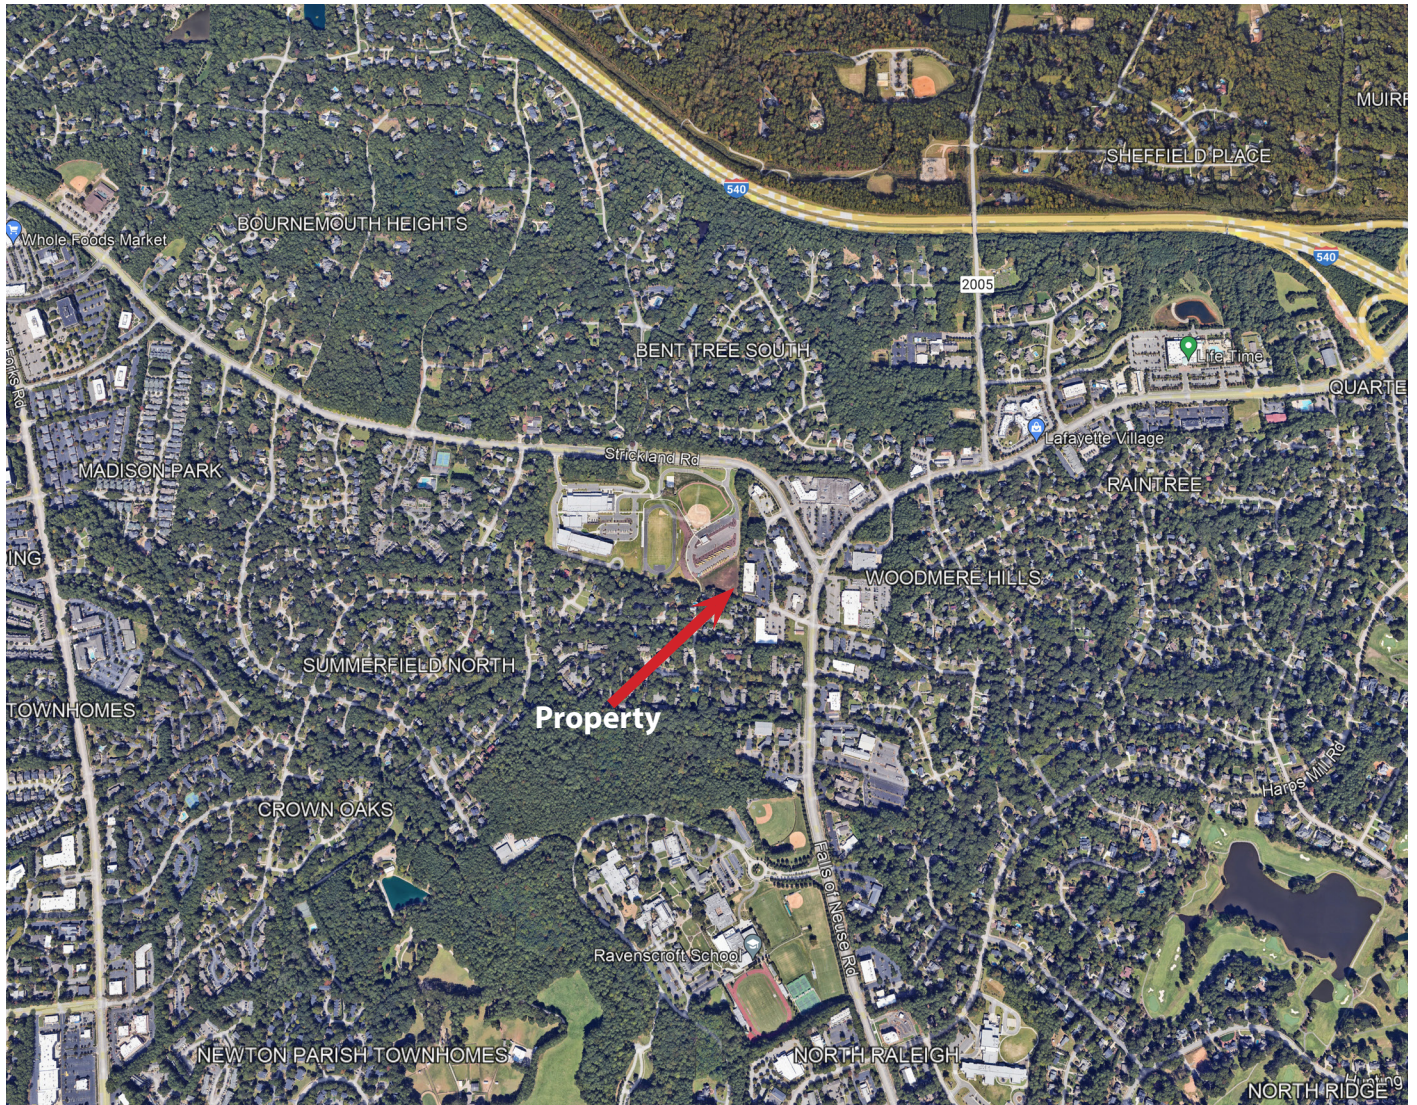

701 Exposition Place, Suite 106

Raleigh, North Carolina

Aerial

for more information contact

Michael Waldrop at 919-645-1605
michael@wp-cre.com

www.waldropproperties.com

WALDROP PROPERTIES, LLC
Commercial Real Estate Solutions