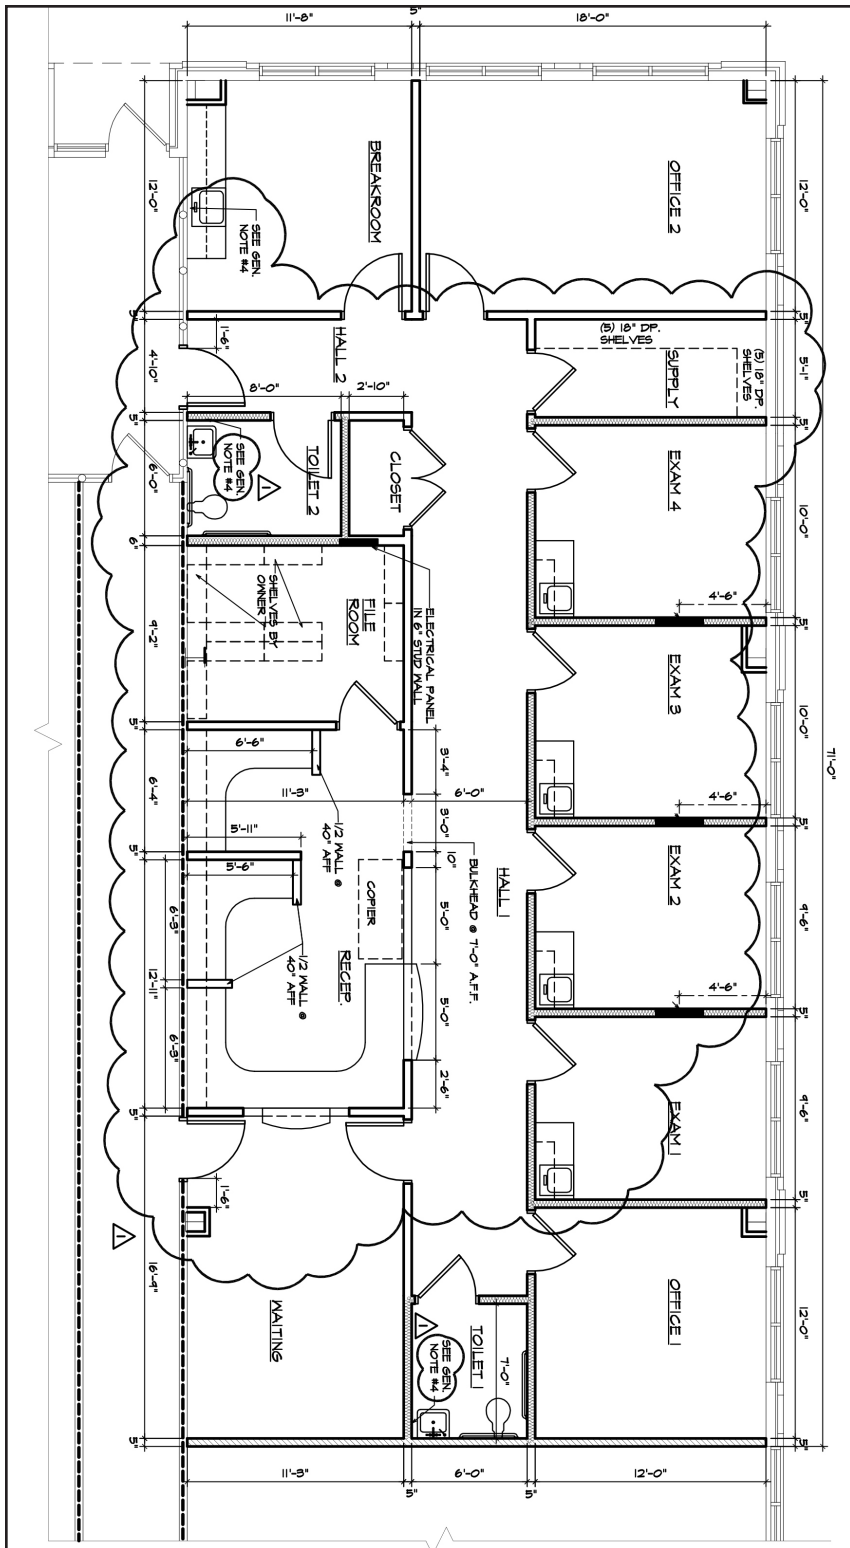

701 Exposition Place, Suite 106

Raleigh, North Carolina

Floor Plan

Disclaimer:
Listing Agency makes no representations as to the accuracy of the floor plan. Tenants are responsible for confirming the configuration and square footage of the space.

for more information contact

Michael Waldrop at 919-645-1605
michael@wp-cre.com

www.waldropproperties.com