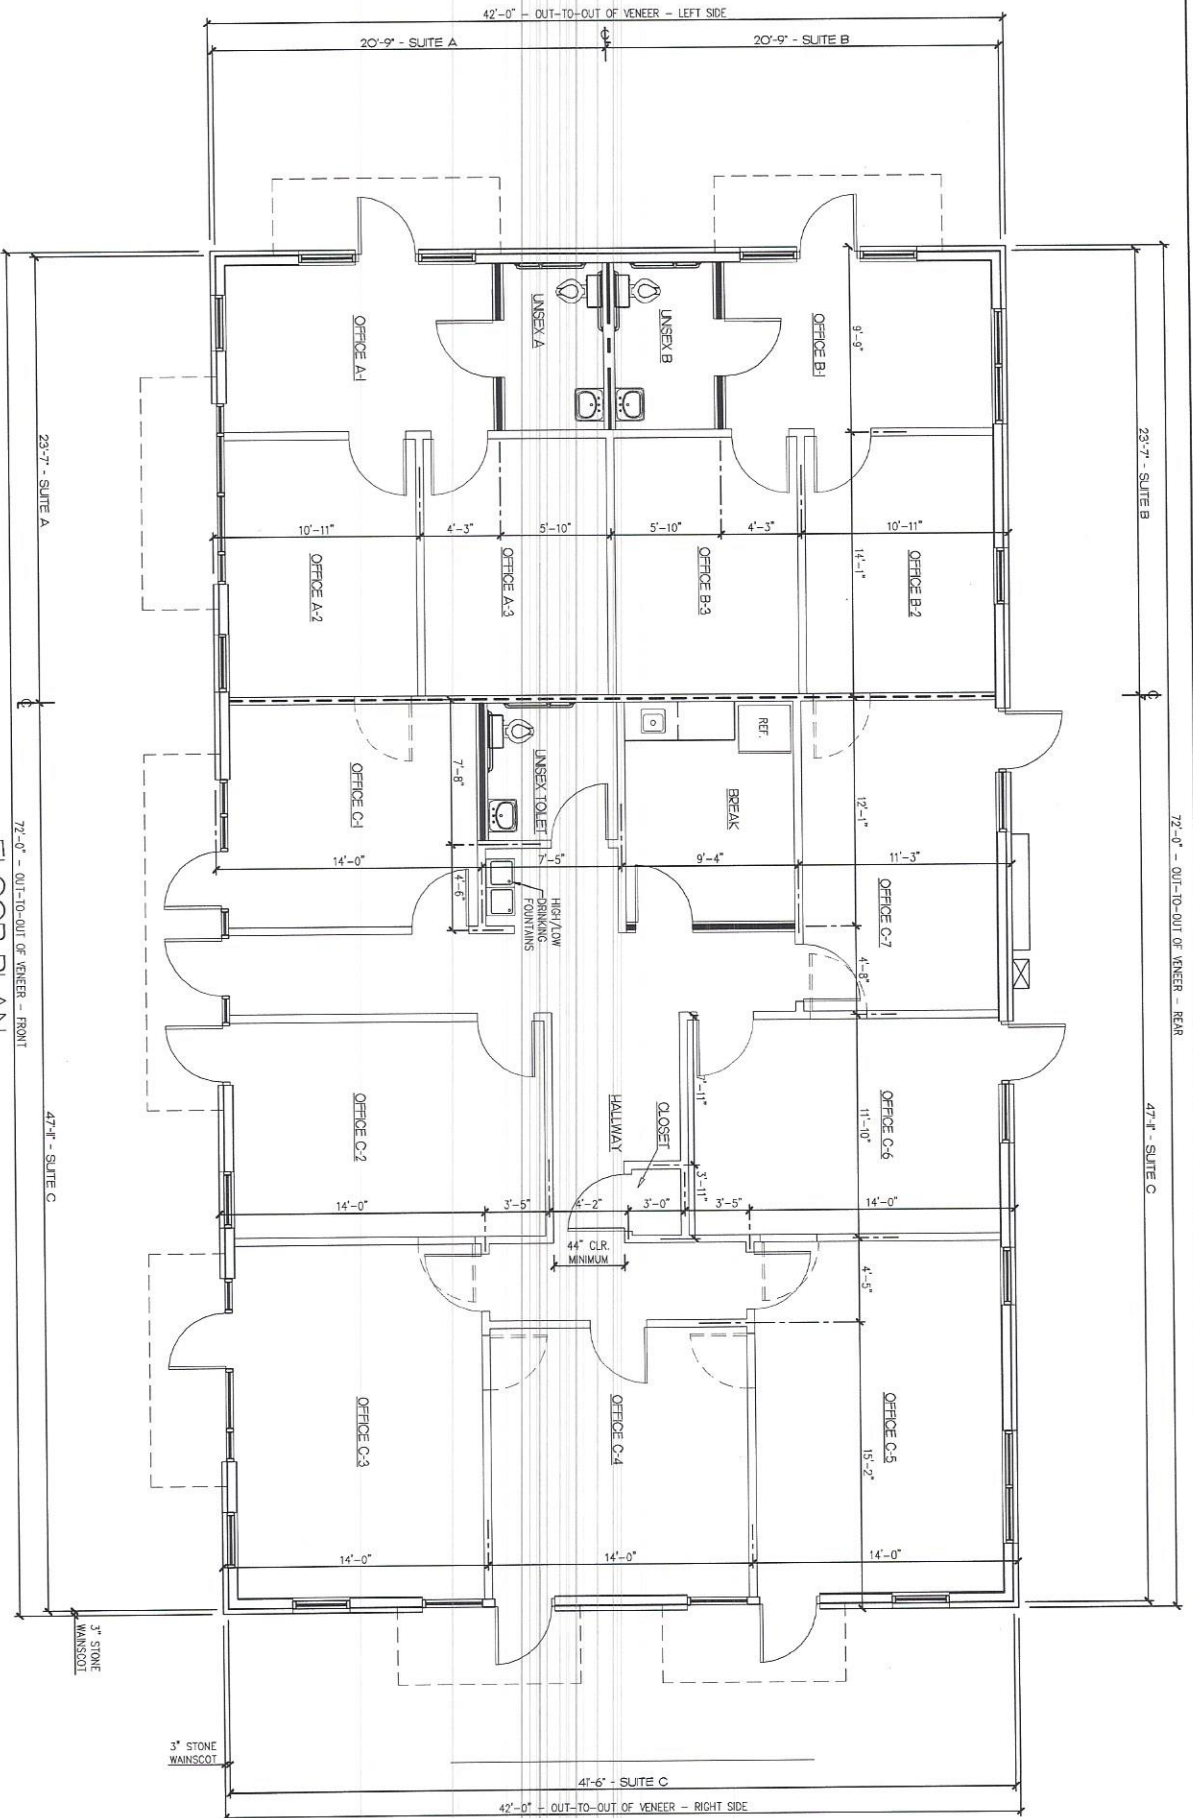

# OAK TREE VILLAGE COMMERCIAL CENTER & EXECUTIVE SUITES

FLOOR PLAN

Offered for Lease by Bonanza Management Company, Inc.

704-662-6644

Email: [bdc@infonline.net](mailto:bdc@infonline.net)

[mlheedham1@gmail.com](mailto:mlheedham1@gmail.com)