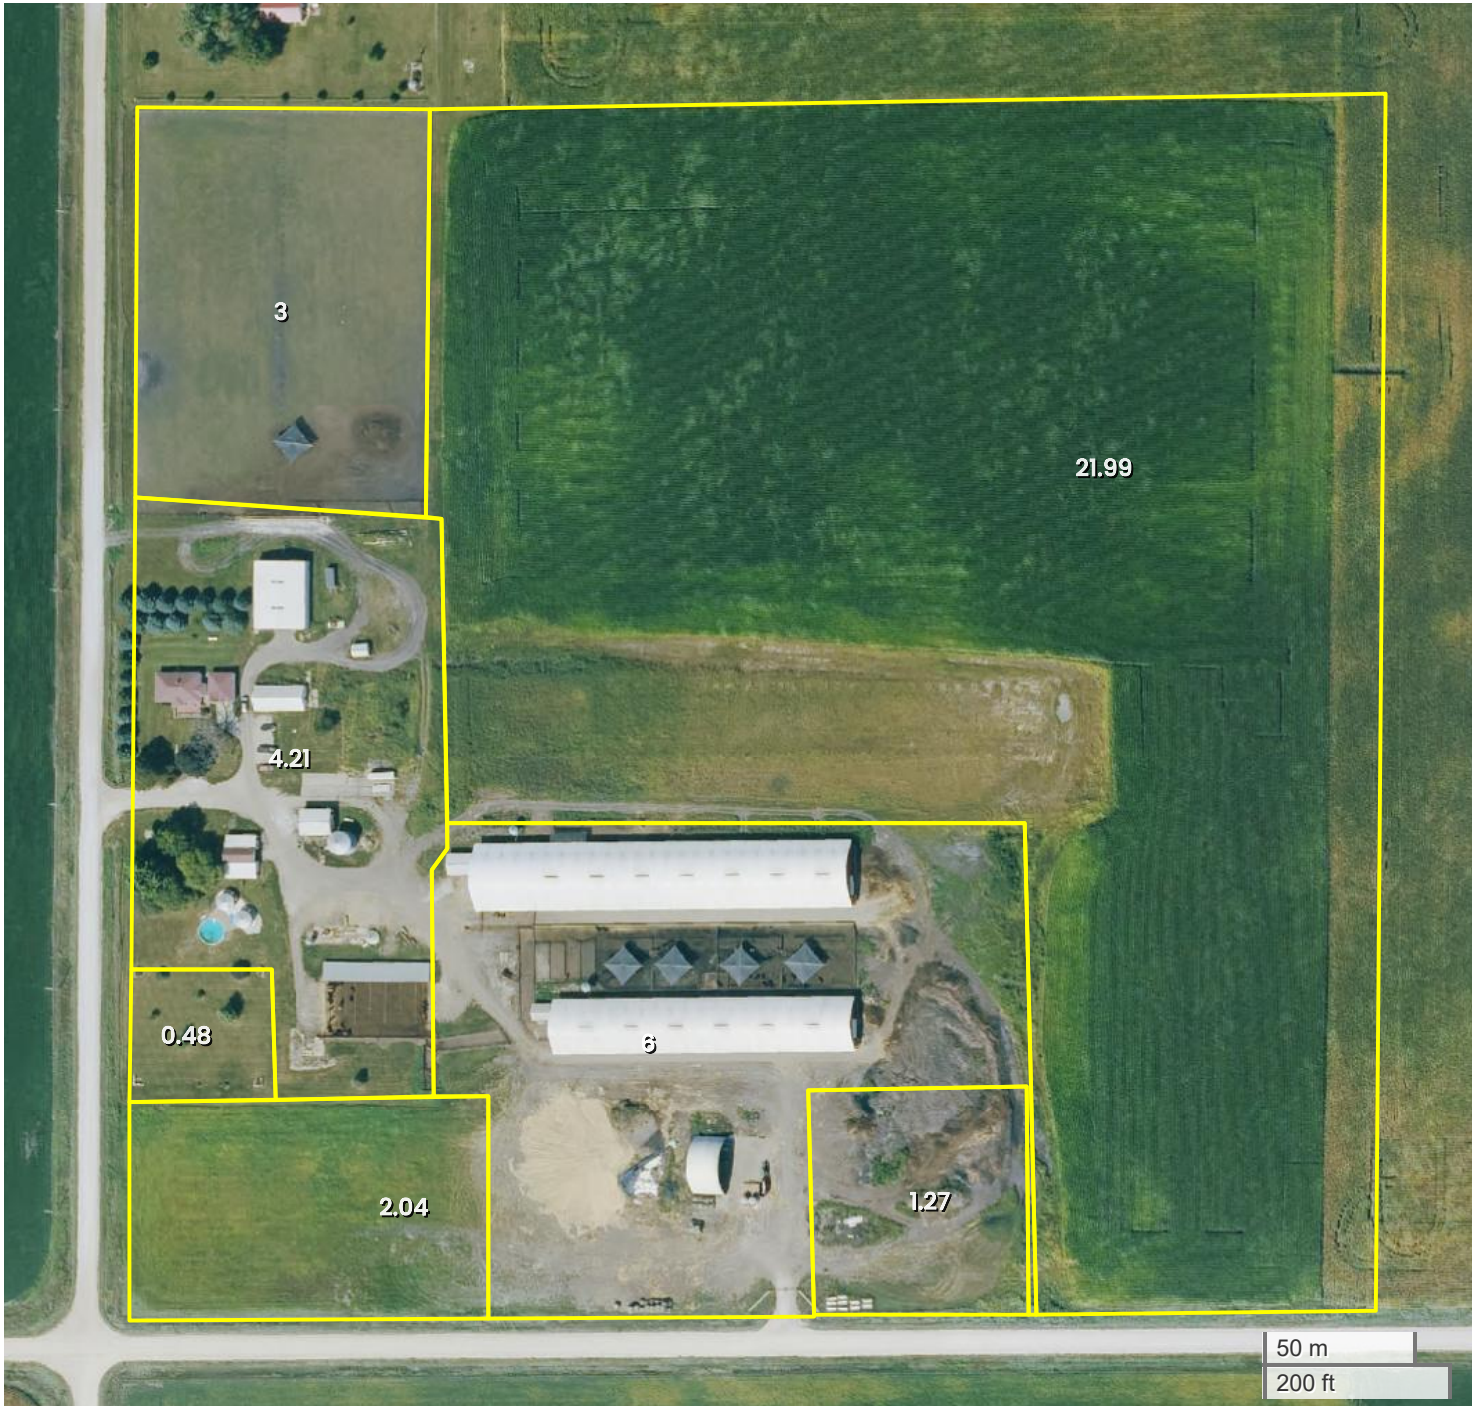

UNDEFINED FARM (38.21 AC TOTAL, 28.30 AC TILLABLE)

AERIAL MAP

Center: 41.733550, -94.248540

17-80N-29W
Lincoln Township
Dallas County, IA

FarmWorth, LLC makes no representations or warranties, express or implied, as to the accuracy of any information, data, numerical values, boundaries, or any other information generated through the use of FarmWorth.com. User is solely responsible for independently investigating and determining all information provided through FarmWorth.com prior to use and waives any and all claims against FarmWorth, LLC for any inaccuracies or inconsistencies in the information and/or data.