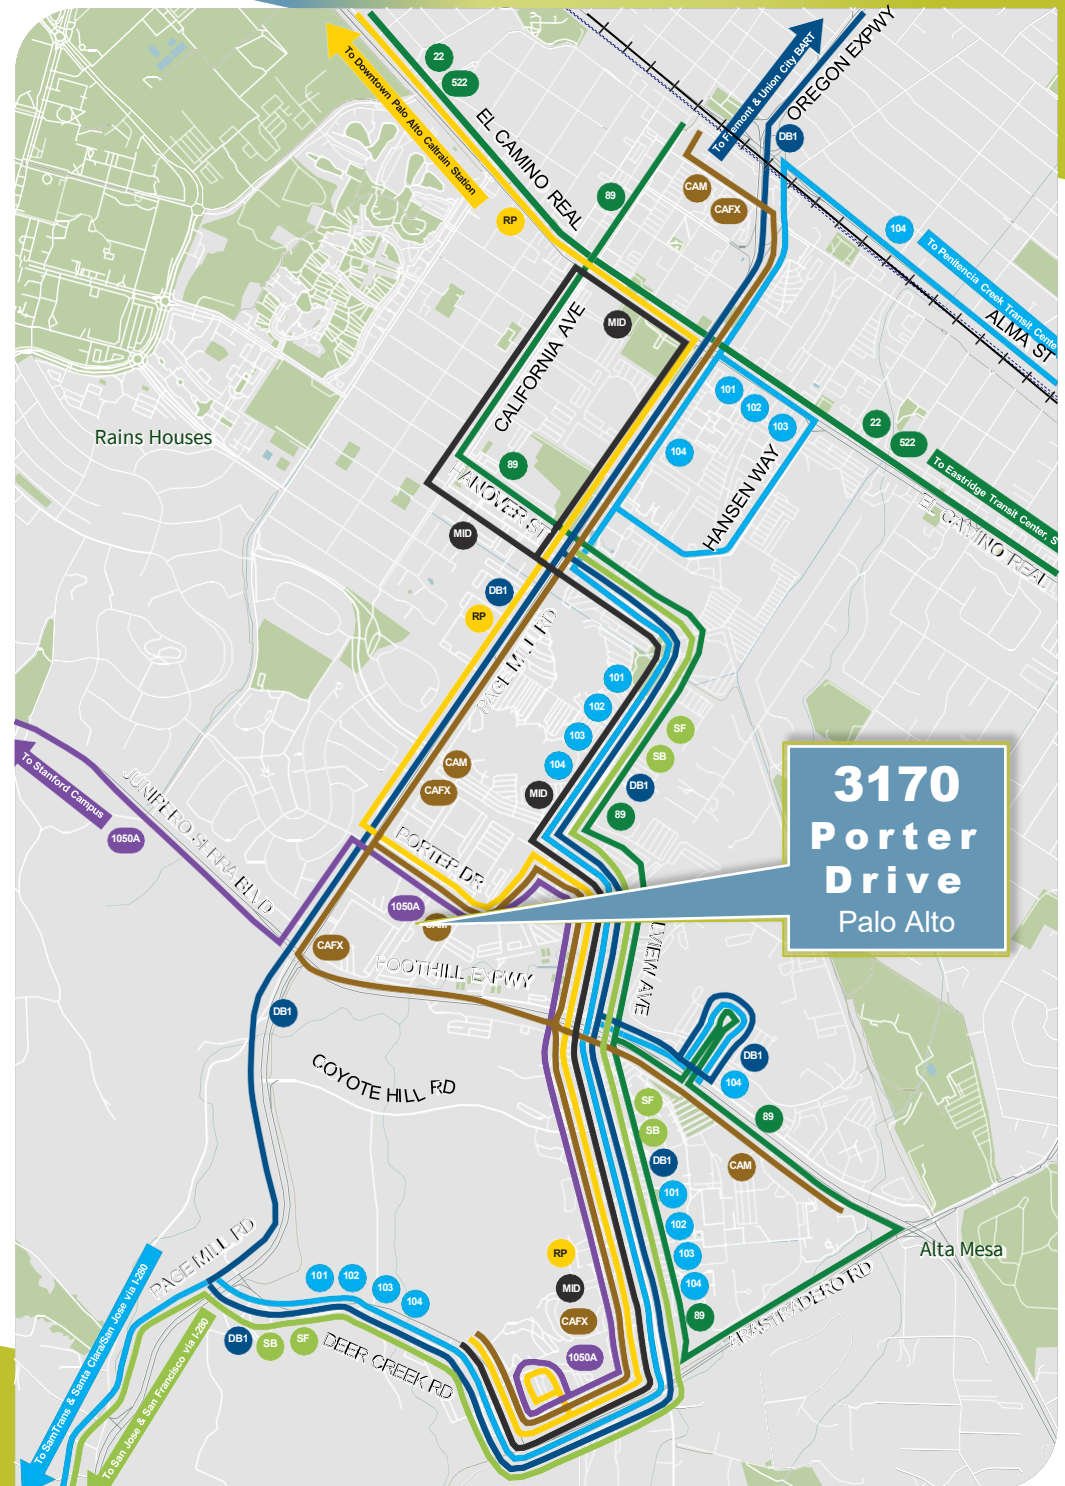

NEARBY TRANSIT

Click on the key below for more info/schedules

- **VTA** VTA Express Buses
- **VTA** VTA Local & Rapid Buses
- **DB1** Dumbarton Express
- **RP** Stanford Marguerite (to Palo Alto)
- **1050A** Stanford Marguerite (to Campus)
- **SRP** Research Park Shuttle (to Cal Ave)
- **MID** SRPGO California Ave. Mid-day
- **GO** SRPGO Commuter Buses