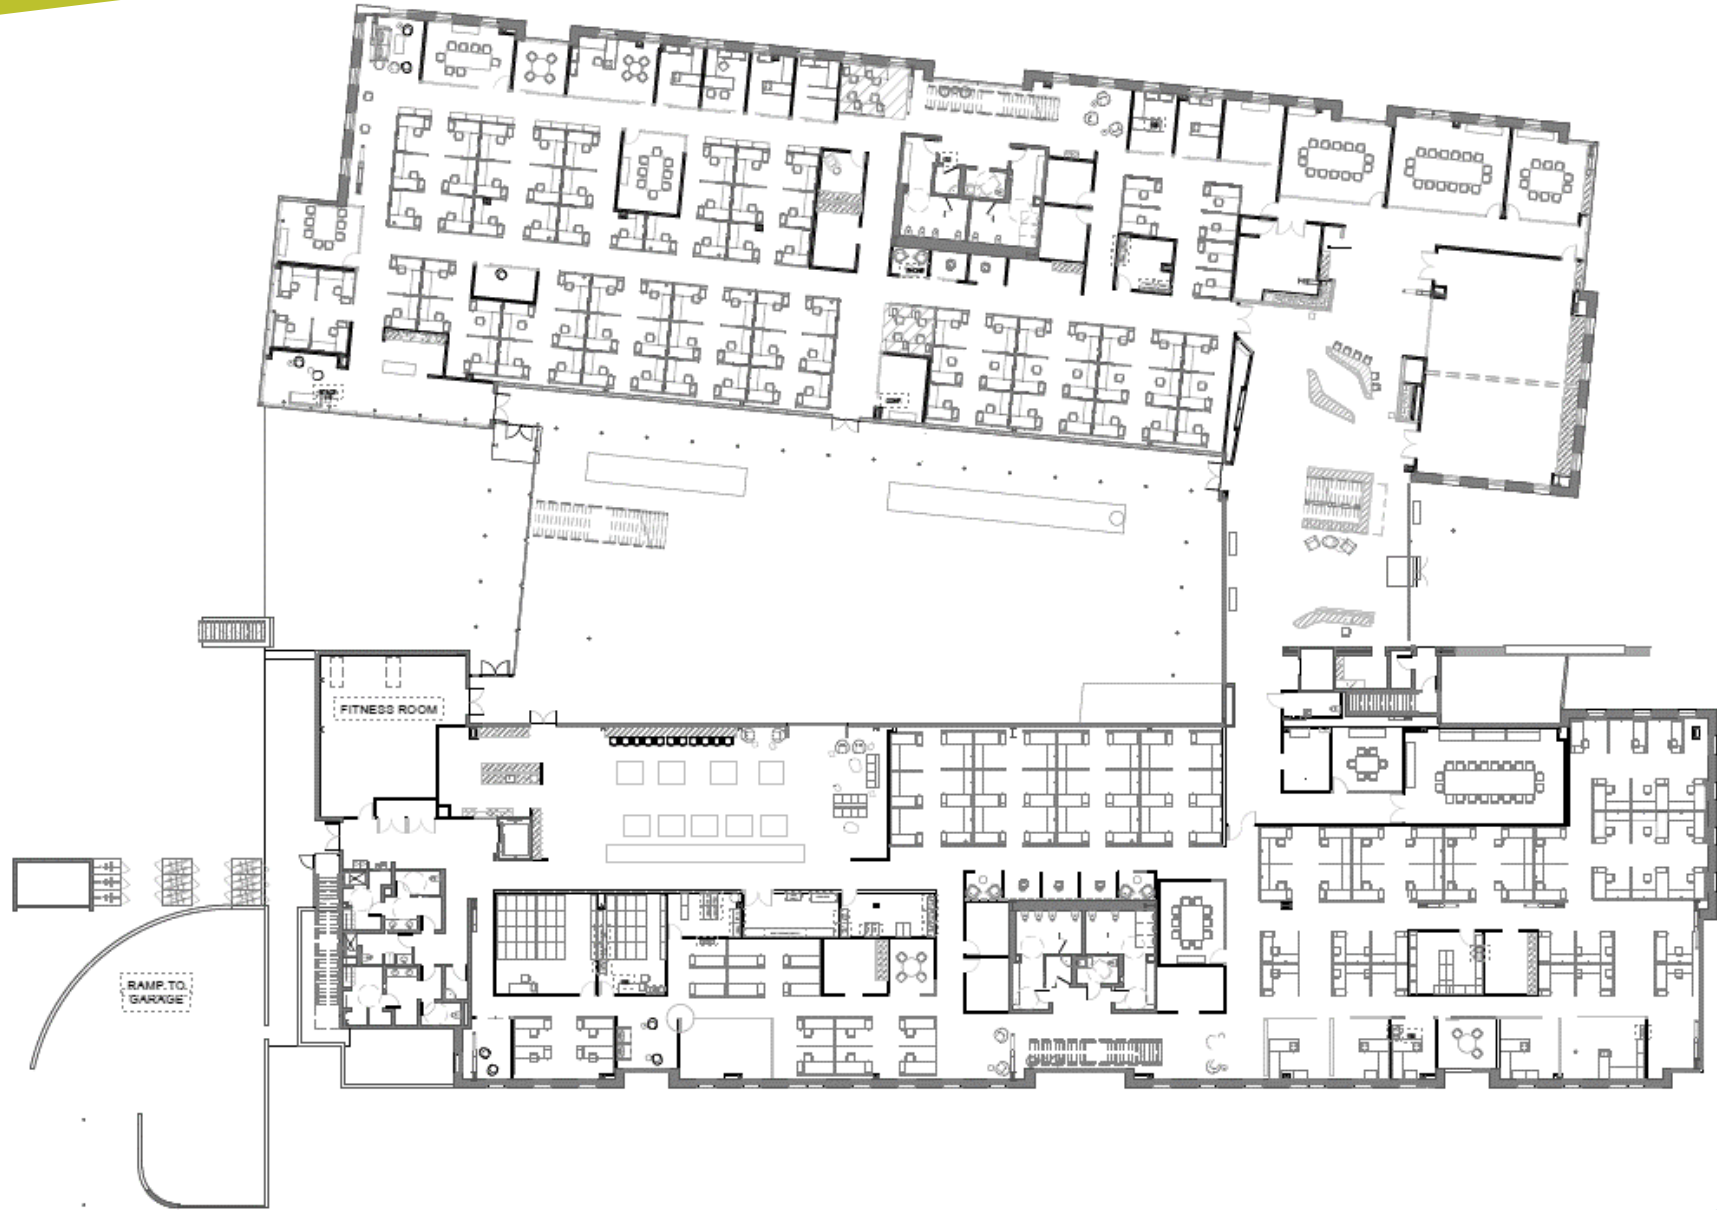

3170 Porter Drive  
1<sup>st</sup> Floor – 50,793 SF

Floor Plan

3170 Porter Drive  
2<sup>nd</sup> Floor – 47,833 SF

# Floor Plan