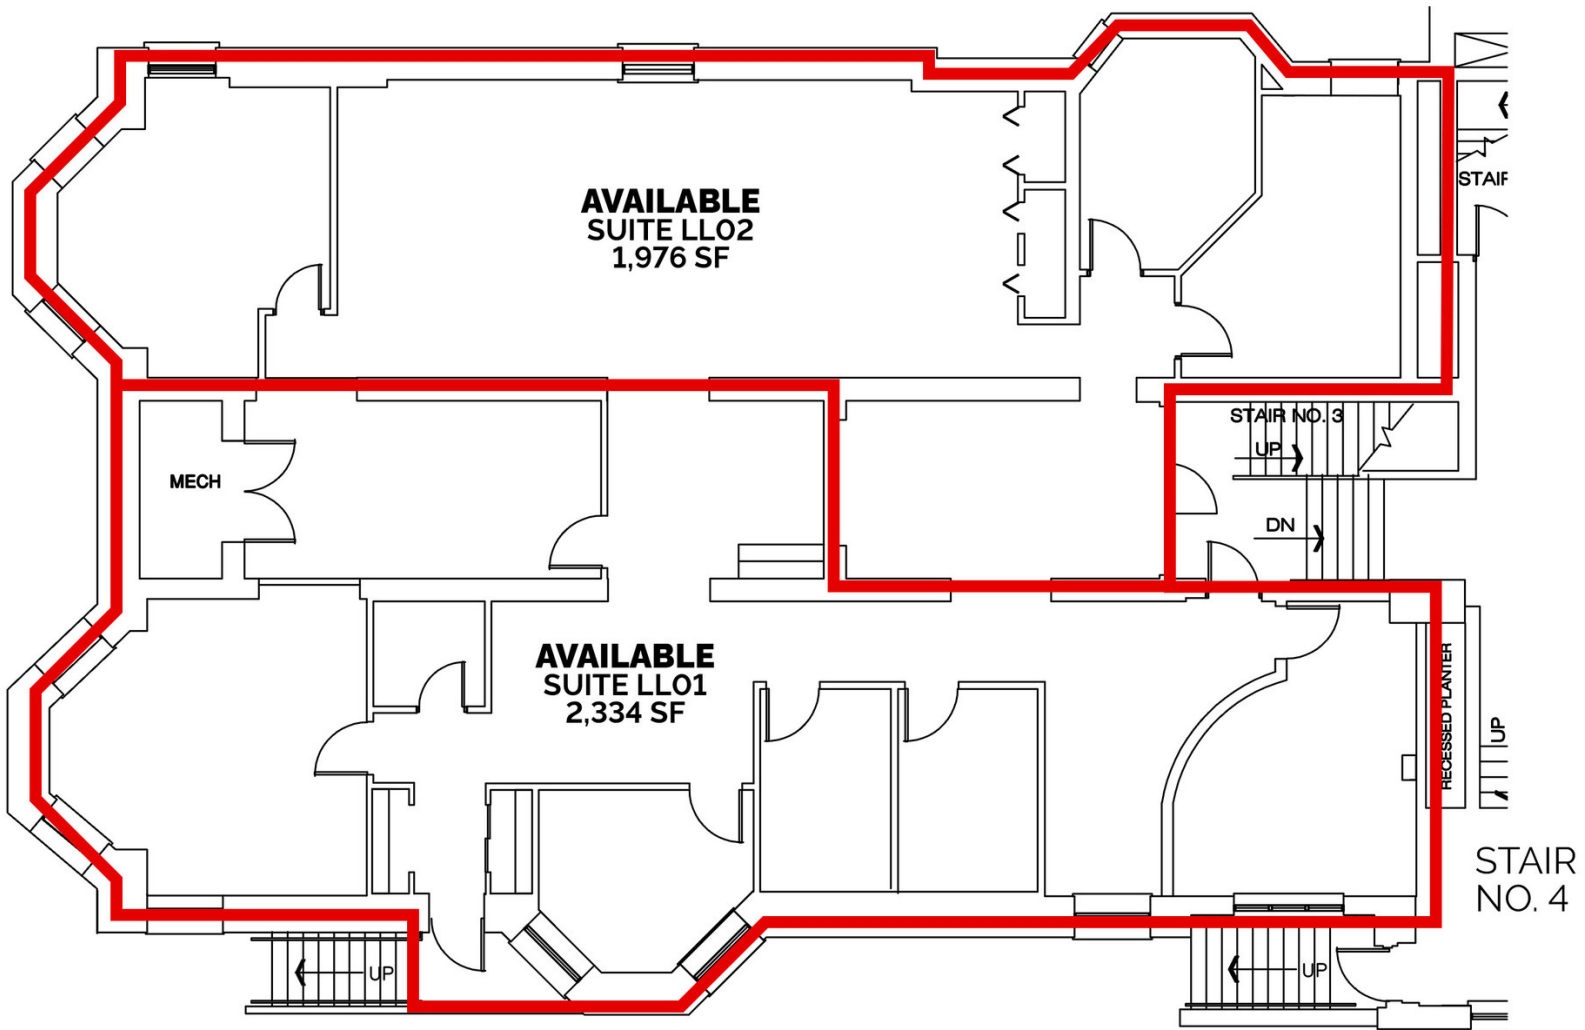

CHESTERMAN PLACE

100 WEST FRANKLIN STREET, RICHMOND, VA 23220

SITE PLAN