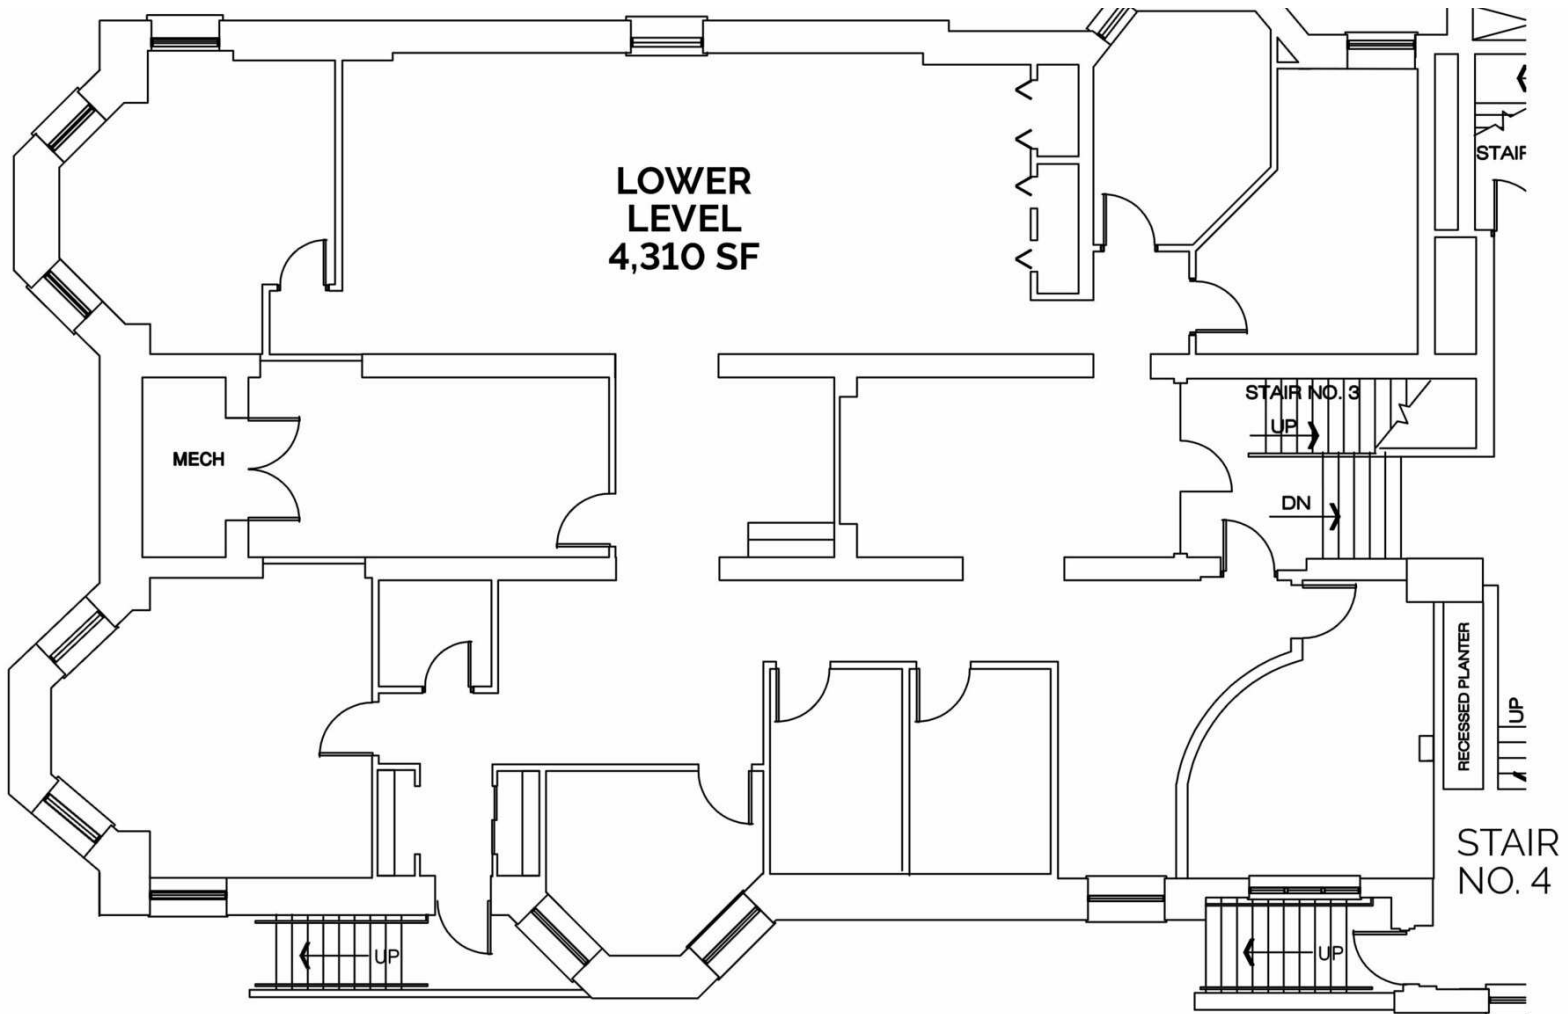

CHESTERMAN PLACE

100 WEST FRANKLIN STREET, RICHMOND, VA 23220

LOWER LEVEL