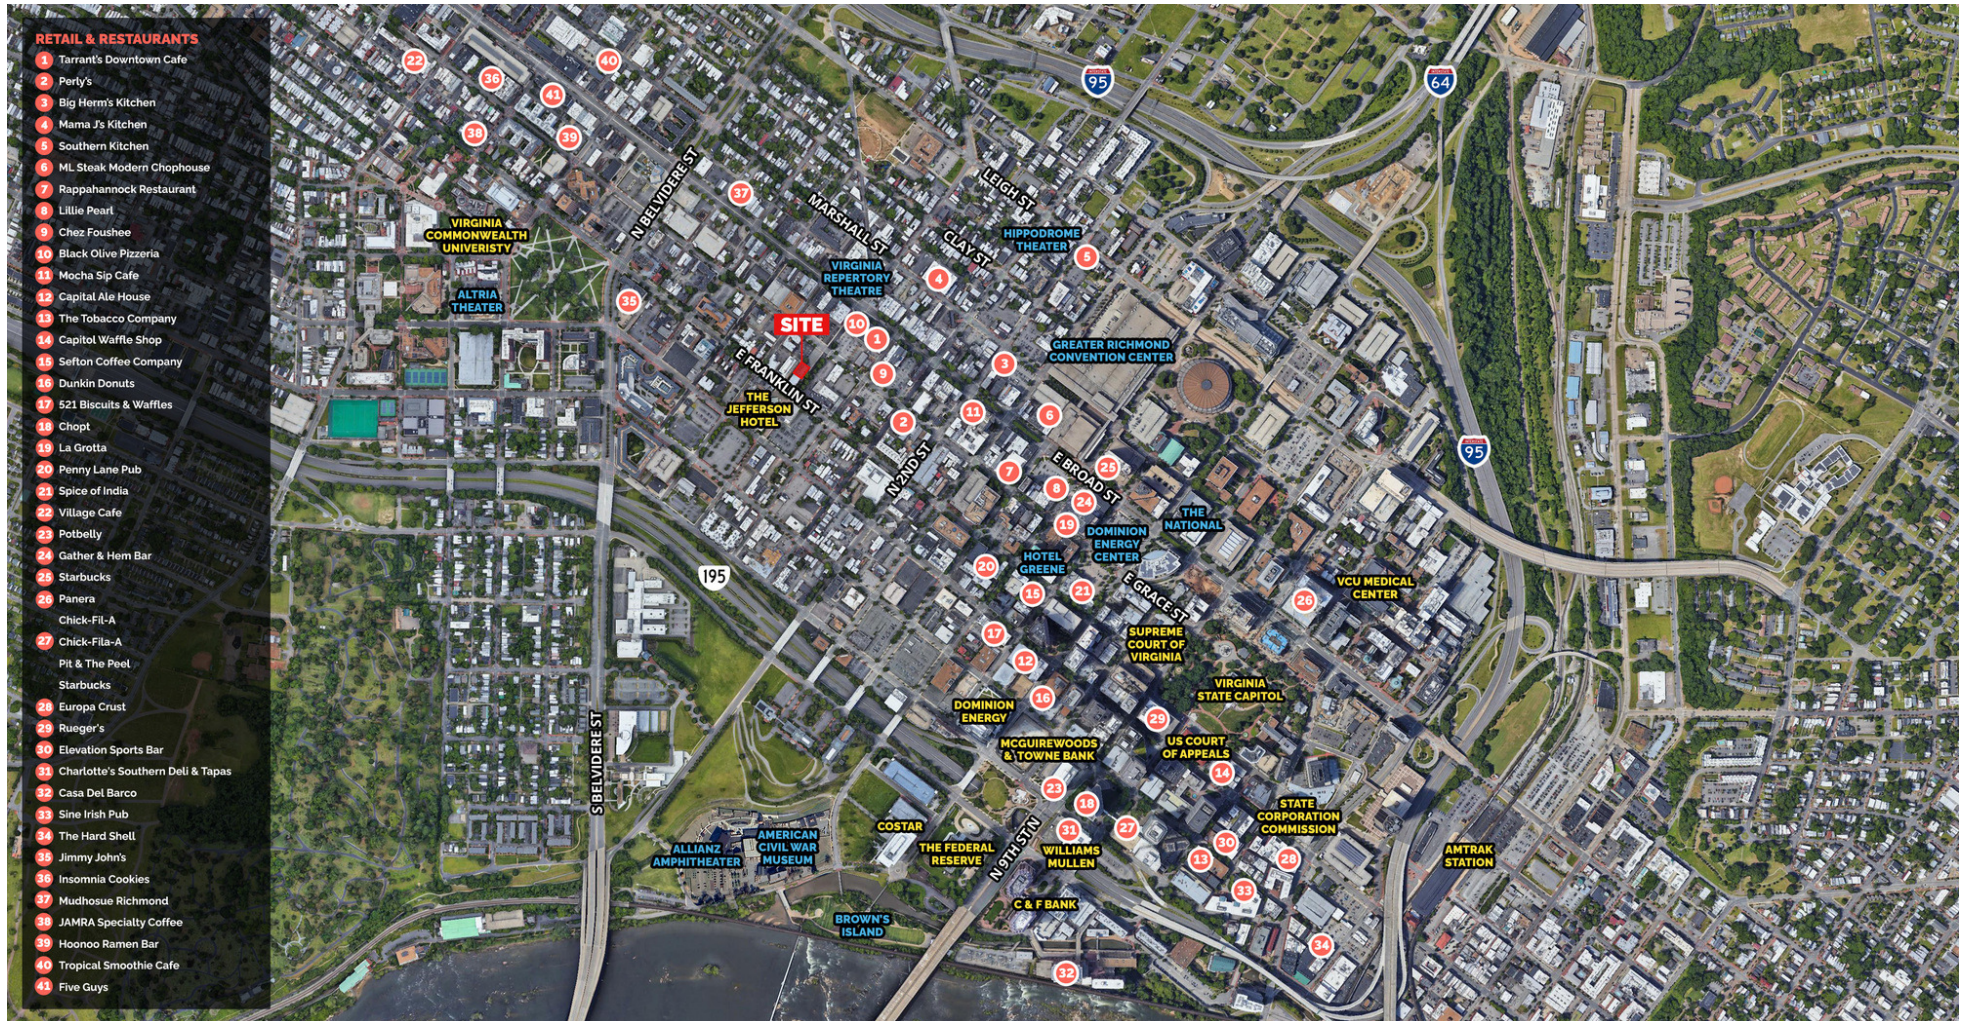

100 WEST FRANKLIN STREET, RICHMOND, VA 23220

PROPERTY SUMMARY

PROPERTY DESCRIPTION

Office Space for Lease

PROPERTY HIGHLIGHTS

- Historic building at one of Richmond's most prestigious business addresses
- Class A Buildout with a spectacular view of the Jefferson Hotel
- Ample nearby parking and easy access onto I-95, I-64 and Downtown Expressway
- Convenient to the VCU Campus and State Capitol and within walking distance are the YMCA, Library and many of downtown Richmond's finest restaurants
- Competitive rental rates and flexible lease terms

100 WEST FRANKLIN STREET, RICHMOND, VA 23220

MARKET AERIAL

RETAIL & RESTAURANTS

- 1 Tarrant's Downtown Cafe
- 2 Perty's
- 3 Big Herm's Kitchen
- 4 Mama J's Kitchen
- 5 Southern Kitchen
- 6 ML Steak Modern Chophouse
- 7 Rappahannock Restaurant
- 8 Lillie Pearl
- 9 Chez Foushee
- 10 Black Olive Pizzeria
- 11 Mocha Sip Cafe
- 12 Capital Ale House
- 13 The Tobacco Company
- 14 Capitol Waffle Shop
- 15 Sifton Coffee Company
- 16 Dunkin Donuts
- 17 521 Biscuits & Waffles
- 18 Chopt
- 19 La Grotta
- 20 Penny Lane Pub
- 21 Spice of India
- 22 Village Cafe
- 23 Potbelly
- 24 Gather & Hem Bar
- 25 Starbucks
- 26 Panera
- 27 Chick-Fil-A
- 28 Chick-Fil-A
- 29 Pit & The Peel
- 30 Starbucks
- 31 Europa Crust
- 32 Rueger's
- 33 Elevation Sports Bar
- 34 Charlotte's Southern Deli & Tapas
- 35 Casa Del Barco
- 36 Sine Irish Pub
- 37 The Hard Shell
- 38 Jimmy John's
- 39 Insomnia Cookies
- 40 Mudhosue Richmond
- 41 JAMRA Specialty Coffee
- 42 Hoonoo Ramen Bar
- 43 Tropical Smoothie Cafe
- 44 Five Guys