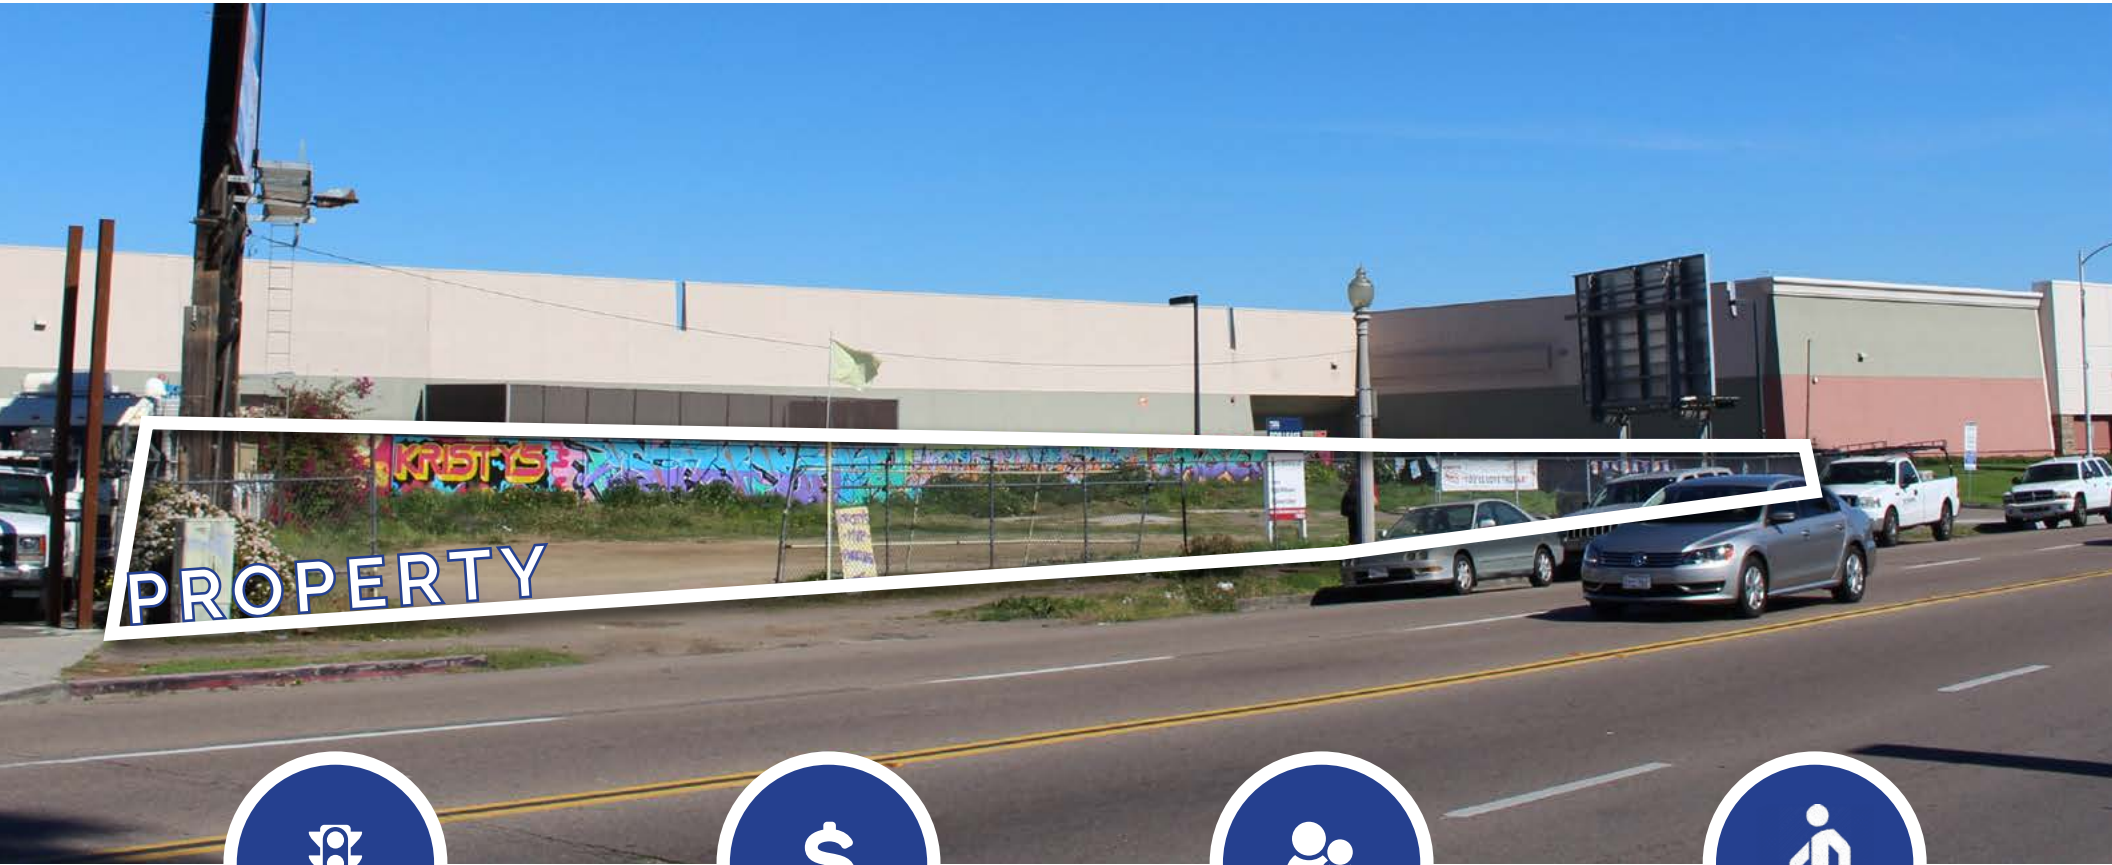

3252 Midway Drive

3252 Midway Drive | San Diego, CA 92110

FOR
LEASE

**FLOCKE &
AVOYER**
Commercial Real Estate

3252 Midway Drive | San Diego, CA 92110

This vacant ±14,000 square foot lot offers tremendous visibility. Located in one of the strongest retail trade areas in San Diego, this property offers potential tenants the chance to locate near a variety of major retail tenants.

With over 155 feet of frontage along Midway Drive, this property could accommodate a variety of uses: ***Automotive, Fast Food, or Retail.***

3252 Midway Drive

STATISTICS

PROPERTY

Traffic Counts
Cars Per Day
Midway Drive: ±20,000

AERIAL

3252 Midway Drive

PROPERTY

POINT LOMA

OLD TOWN

NIMITZ BOULEVARD

ROSECRANS STREET

BARNETT AVENUE