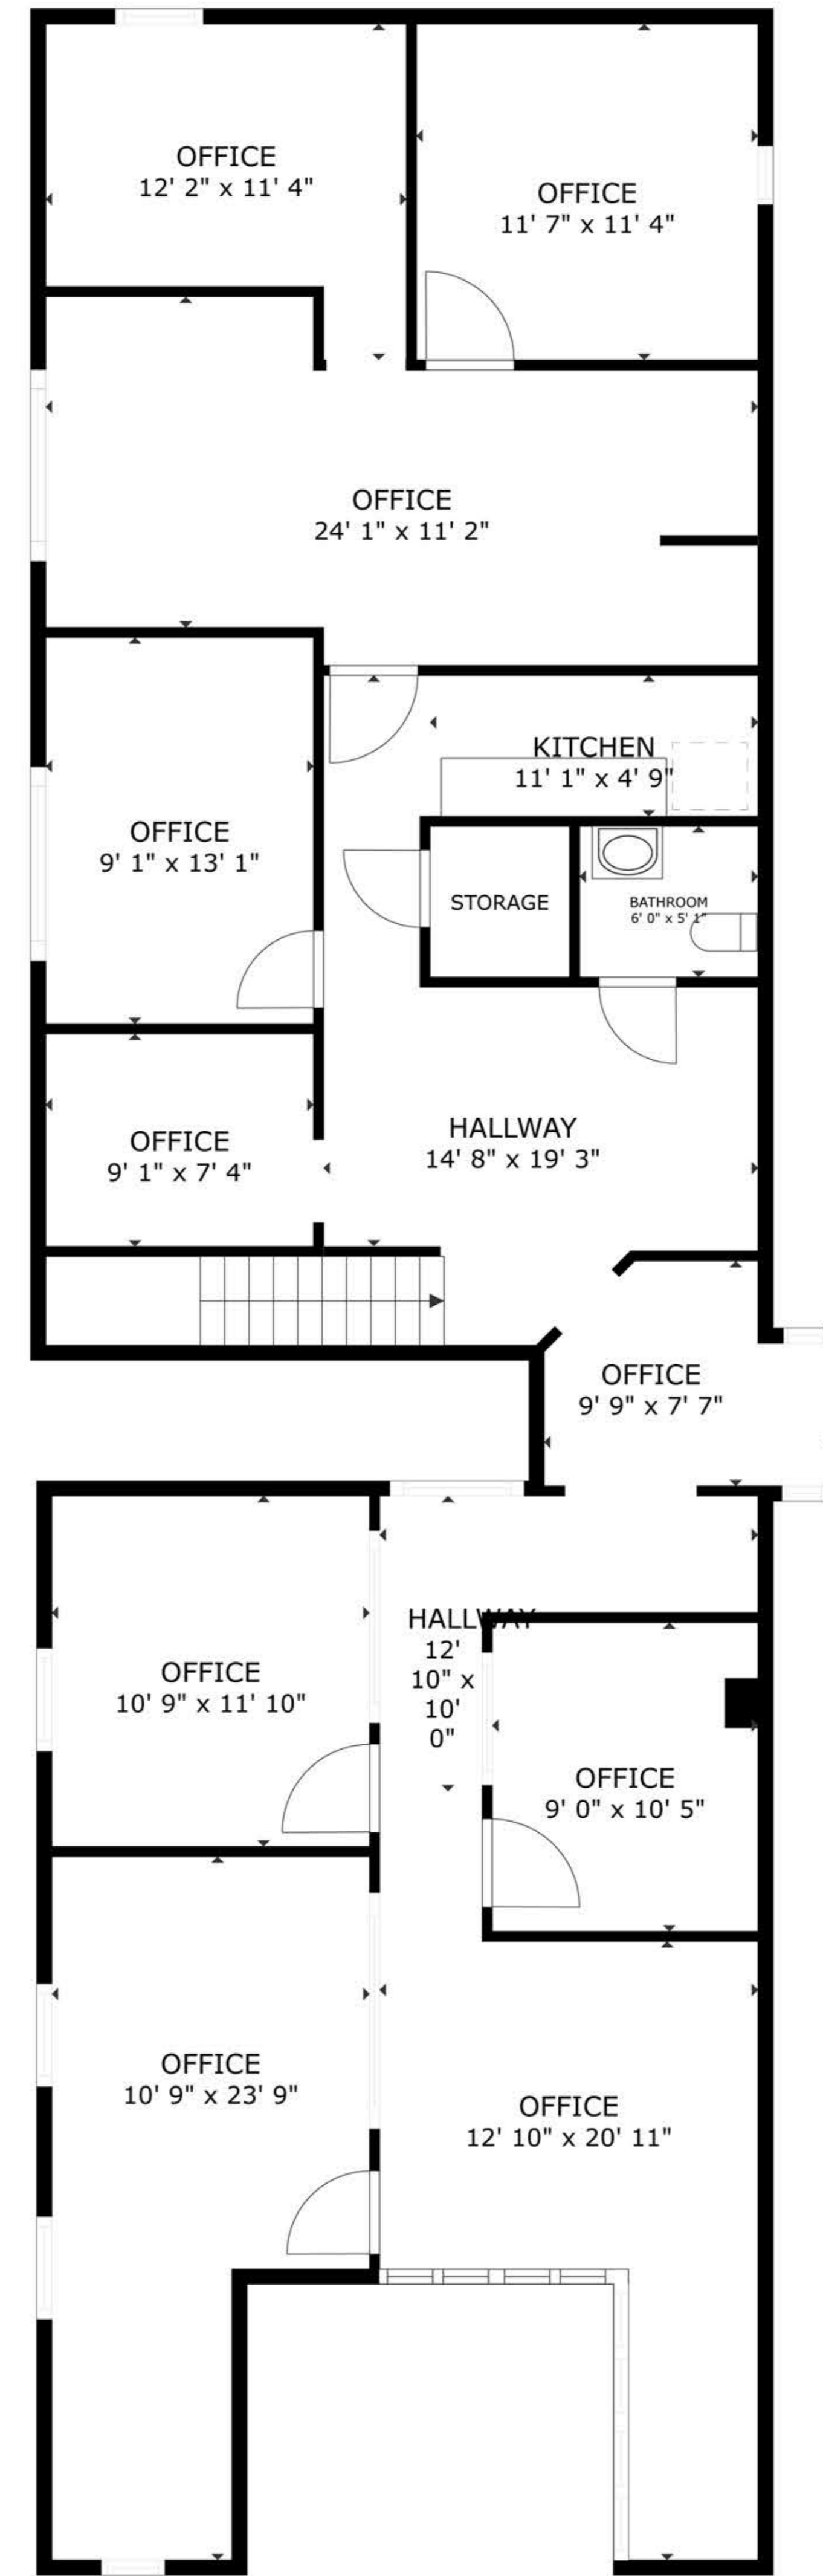

FLOOR 1

FLOOR 2

GROSS INTERNAL AREA
 FLOOR 1 1,038 sq.ft. FLOOR 2 1,850 sq.ft.
 TOTAL : 2,888 sq.ft.

SIZES AND DIMENSIONS ARE APPROXIMATE, ACTUAL MAY VARY.