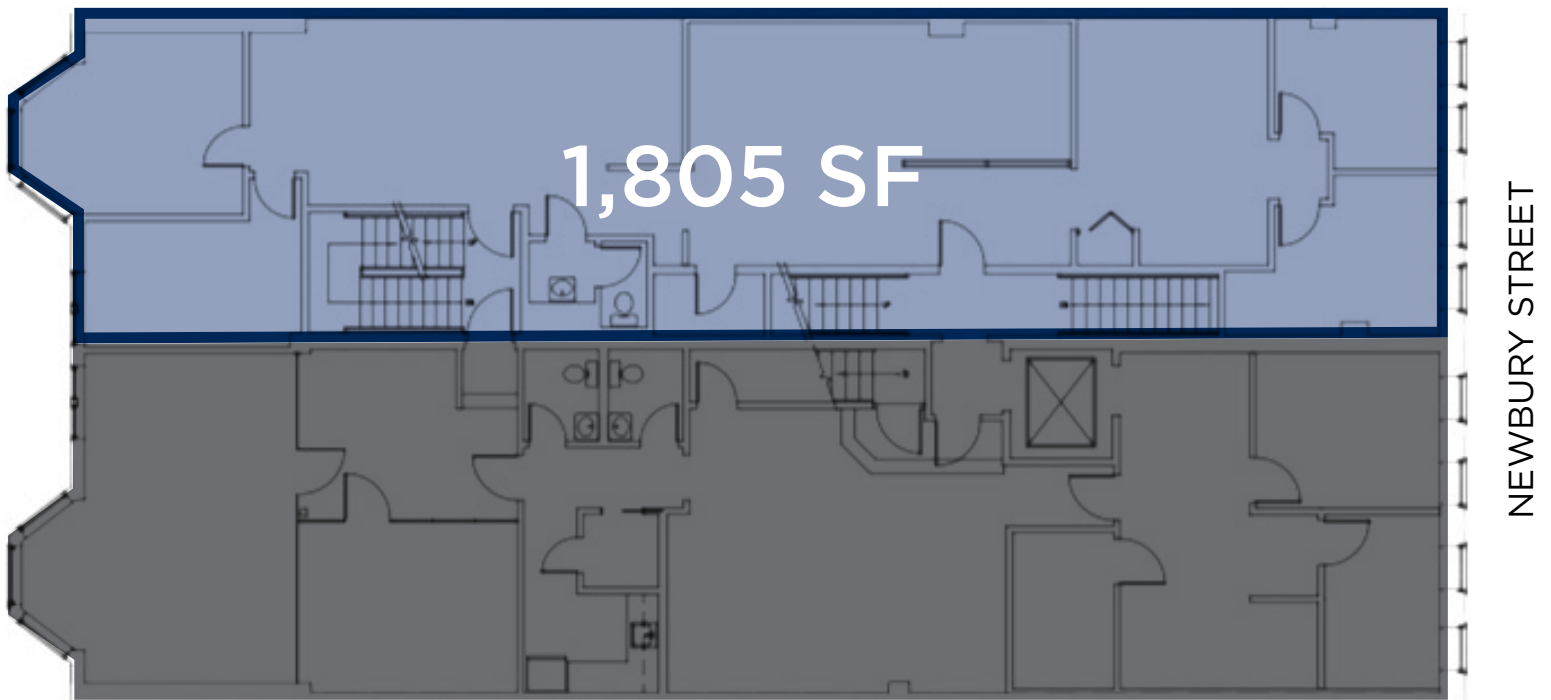

333-335 NEWBURY ST

2nd Floor

BONNY L. DOORAKIAN
Managing Director & Partner
617.850.9655
bdoorakian@bradvisors.com

136 Newbury Street | Boston, MA 02116 | 617.375.7900 | BRAdvisors.com

© Copyright Boston Realty Advisors. All rights reserved. The information contained here has been obtained through sources deemed reliable but cannot be guaranteed as to its accuracy. Any information of special interest should be obtained through independent verification.