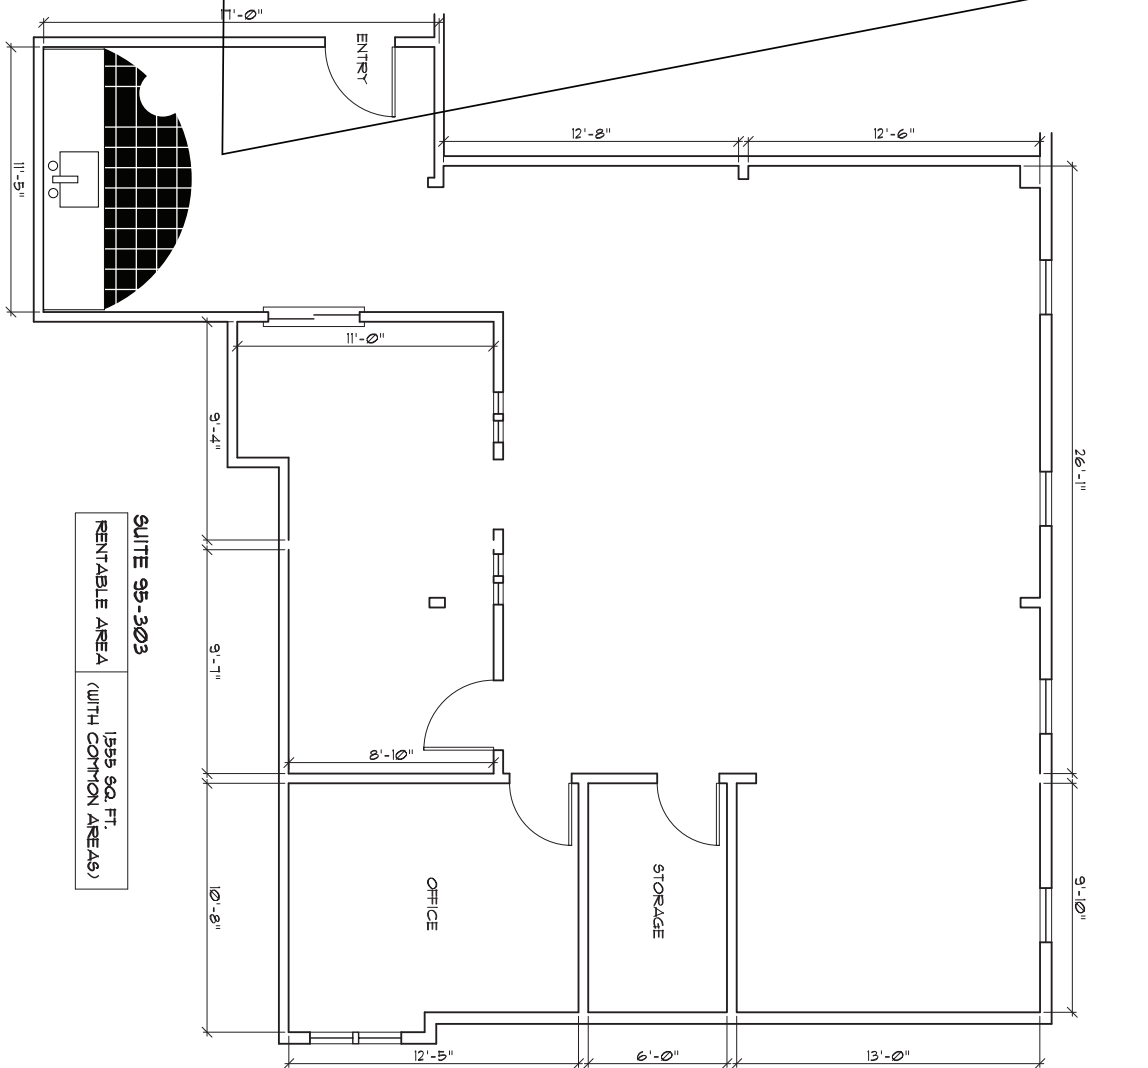

SUITE 95-303 FLOOR PLAN

1 3/16" = 1'-0"

SUITE 95-303
 RENTABLE AREA
 (WITH COMMON AREAS)
 1355 SQ. FT.

Saletin
 REAL ESTATE GROUP
 401-944-5900
 www.saletinregroup.com

Ed Wojcik
 architect, ltd
 One Richmond Square
 Providence, RI 02906
 401 661 7139