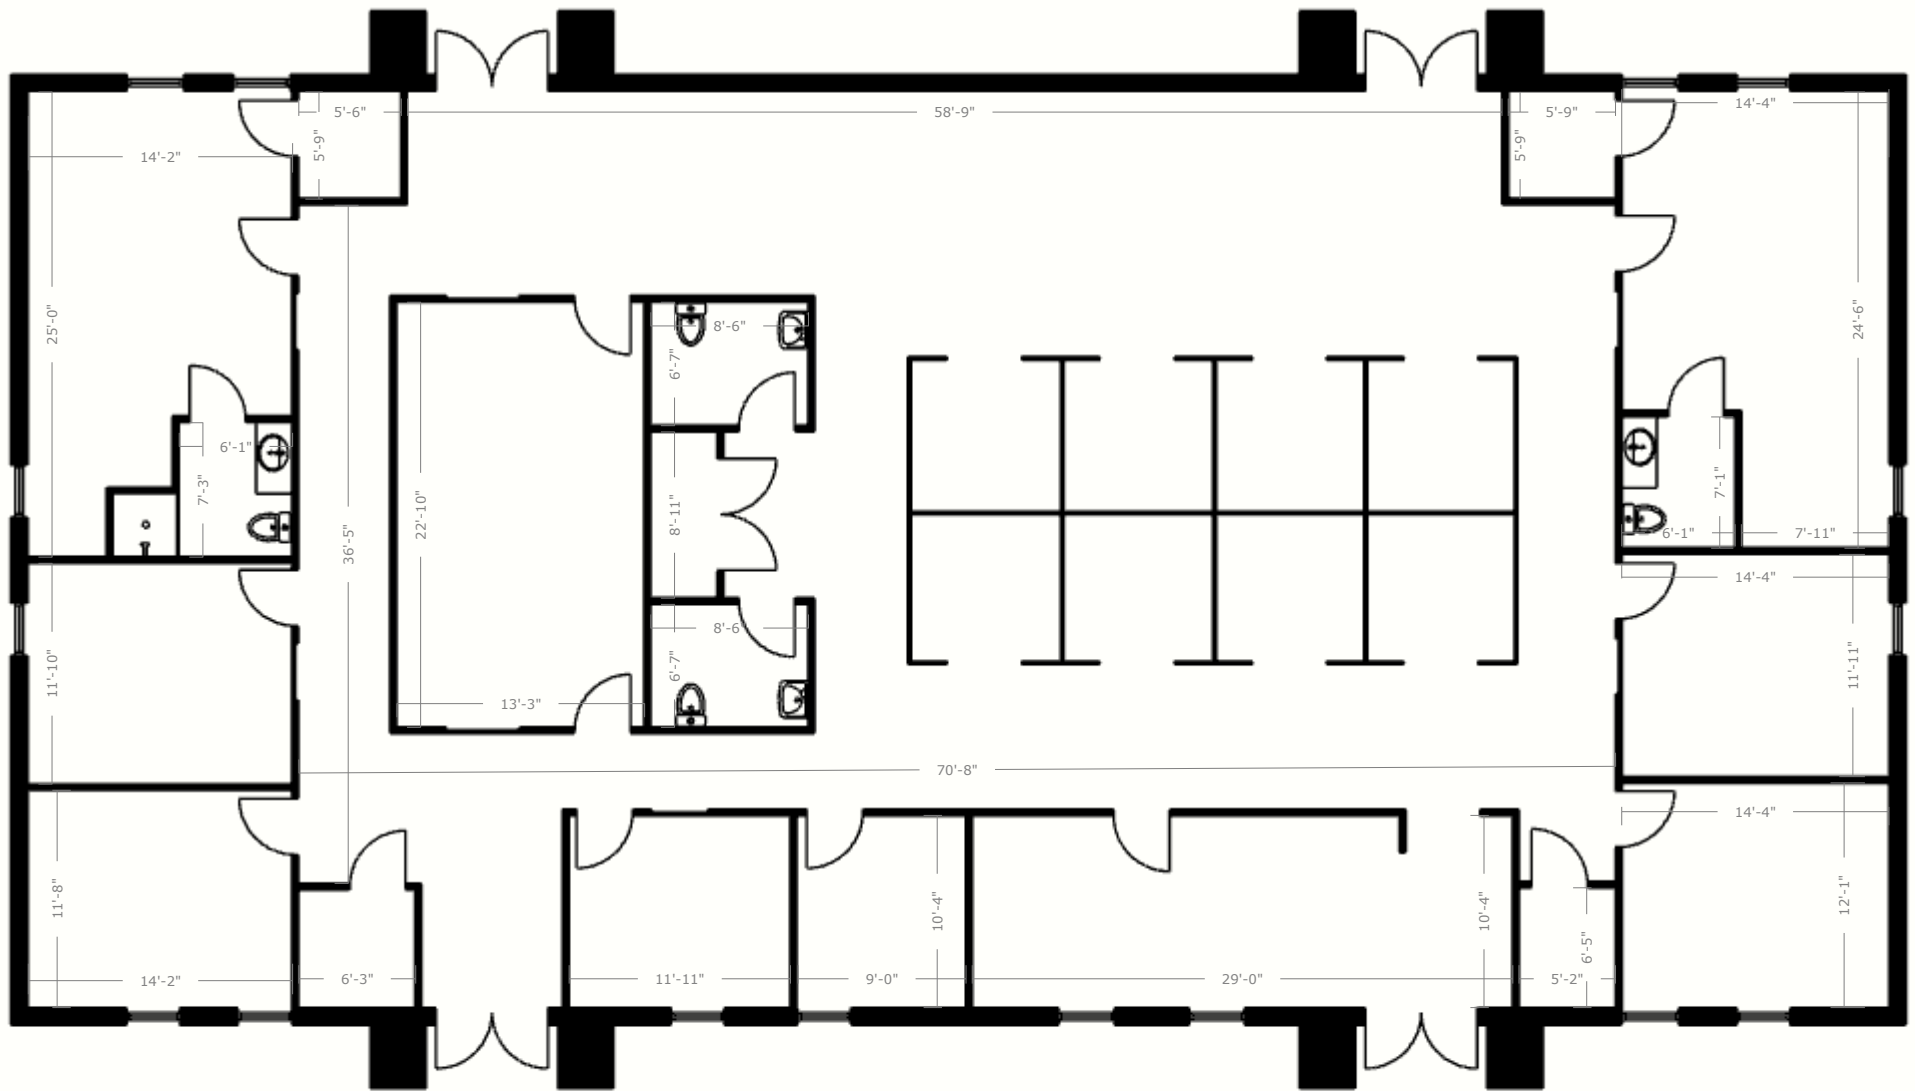

8258 118th Ave, 200 & 250

Largo, FL 33773

FloorPlanNinja.com

DISCLAIMER: THIS FLOORPLAN IS PROVIDED WITHOUT WARRANTY OF ANY KIND. FLOOR PLAN NINJA DISCLAIMS ANY WARRANTY INCLUDING, WITHOUT LIMITATION, SATISFACTORY OR ACCURACY OF DIMENSIONS. WE RESERVE THE RIGHT TO USE ALL FLOOR PLANS AND RENDERINGS FOR MARKETING PURPOSES