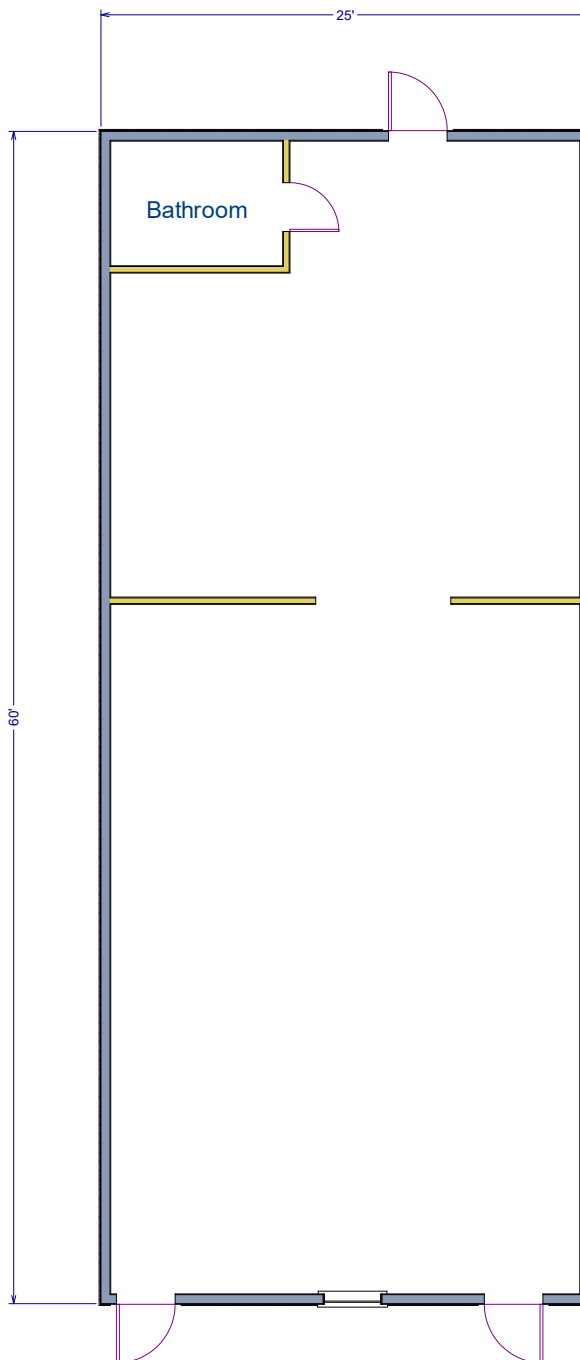

Capital Boulevard Shoppes

3023-3033 Capital Blvd • Raleigh, NC 27604

FOR
LEASE

3027- 115
1,500 SF

919.878.6504

Michael Kornegay
Ext. 213 • michael@callca.com

Clark Womack
Ext. 214 • clark@callca.com