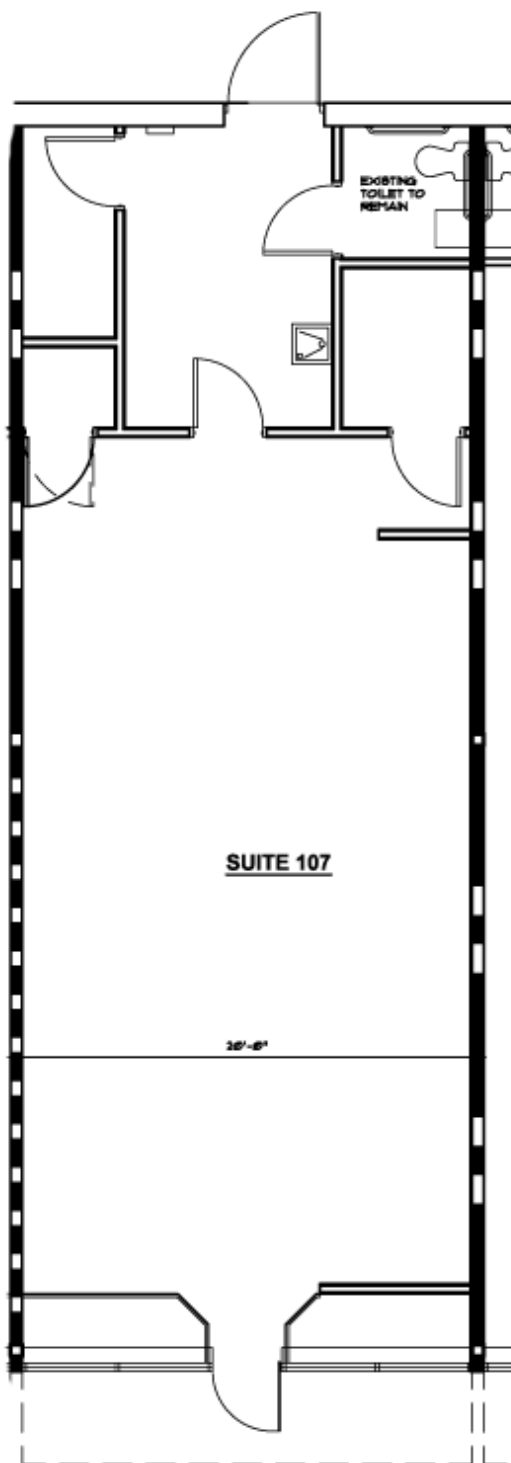

Capital Boulevard Shoppes

3023-3033 Capital Blvd • Raleigh, NC 27604

FOR
LEASE

3029- 107
1,100 SF

919.878.6504

Michael Kornegay
Ext. 213 • michael@callca.com

Clark Womack
Ext. 214 • clark@callca.com