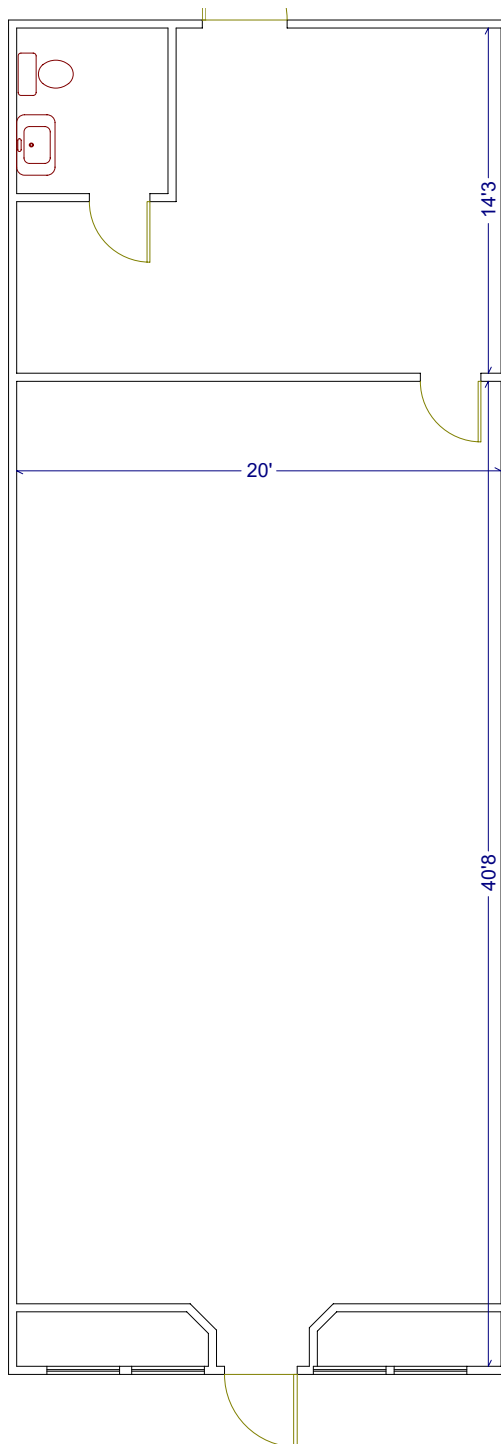

Capital Boulevard Shoppes

3023-3033 Capital Blvd • Raleigh, NC 27604

FOR
LEASE

3029- 105
1,100 SF

919.878.6504

Michael Kornegay
Ext. 213 • michael@callca.com

Clark Womack
Ext. 214 • clark@callca.com