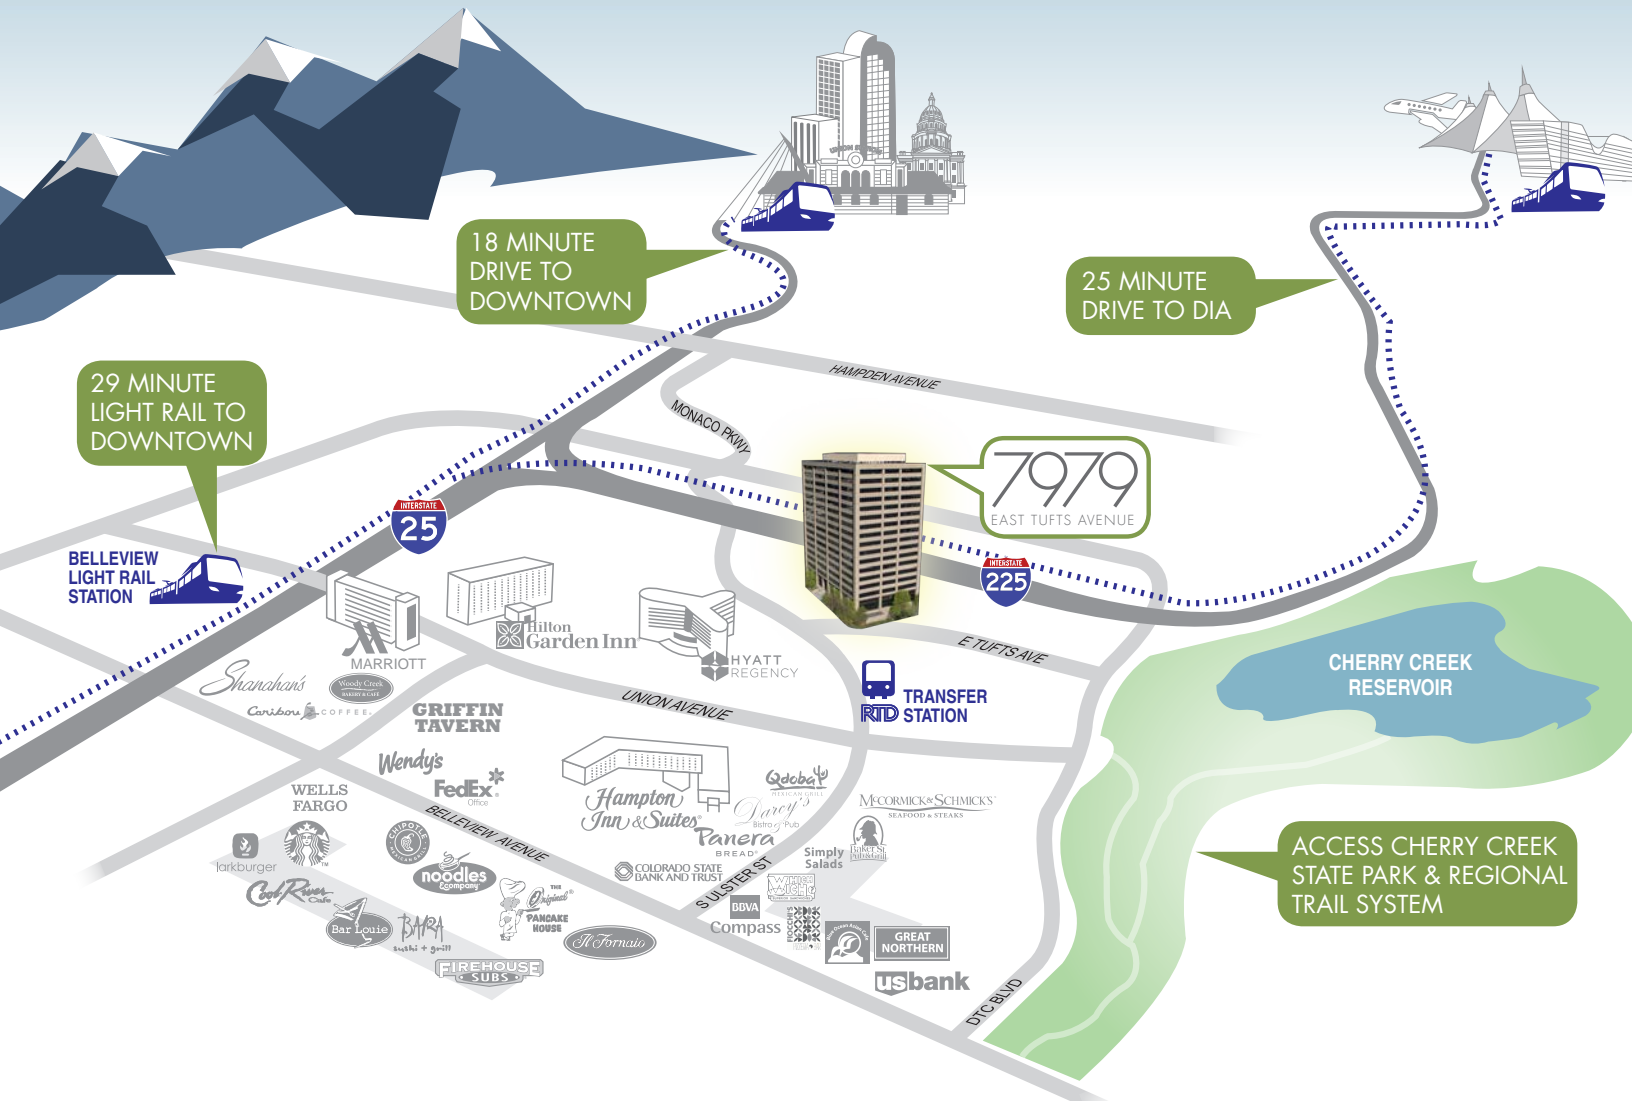

7979

EAST TUFTS AVENUE

PROMINENT CLASS A TOWER
LOCATED IN THE
DENVER TECH CENTER

UPSCALE LOBBY

FITNESS CENTER

COLLABORATIVE SPACE

360°
VIEWS

REDUNDANT
POWER

MONUMENT
SIGNAGE

CHARGING
STATIONS

DENVER
ADDRESS

4.25/1,000
PARKING

9'
CEILINGS

OUTDOOR
PLAZA

For further information, please contact our exclusive agents:

Jamie Gard
jgard@ngkf.com
303.260.4341