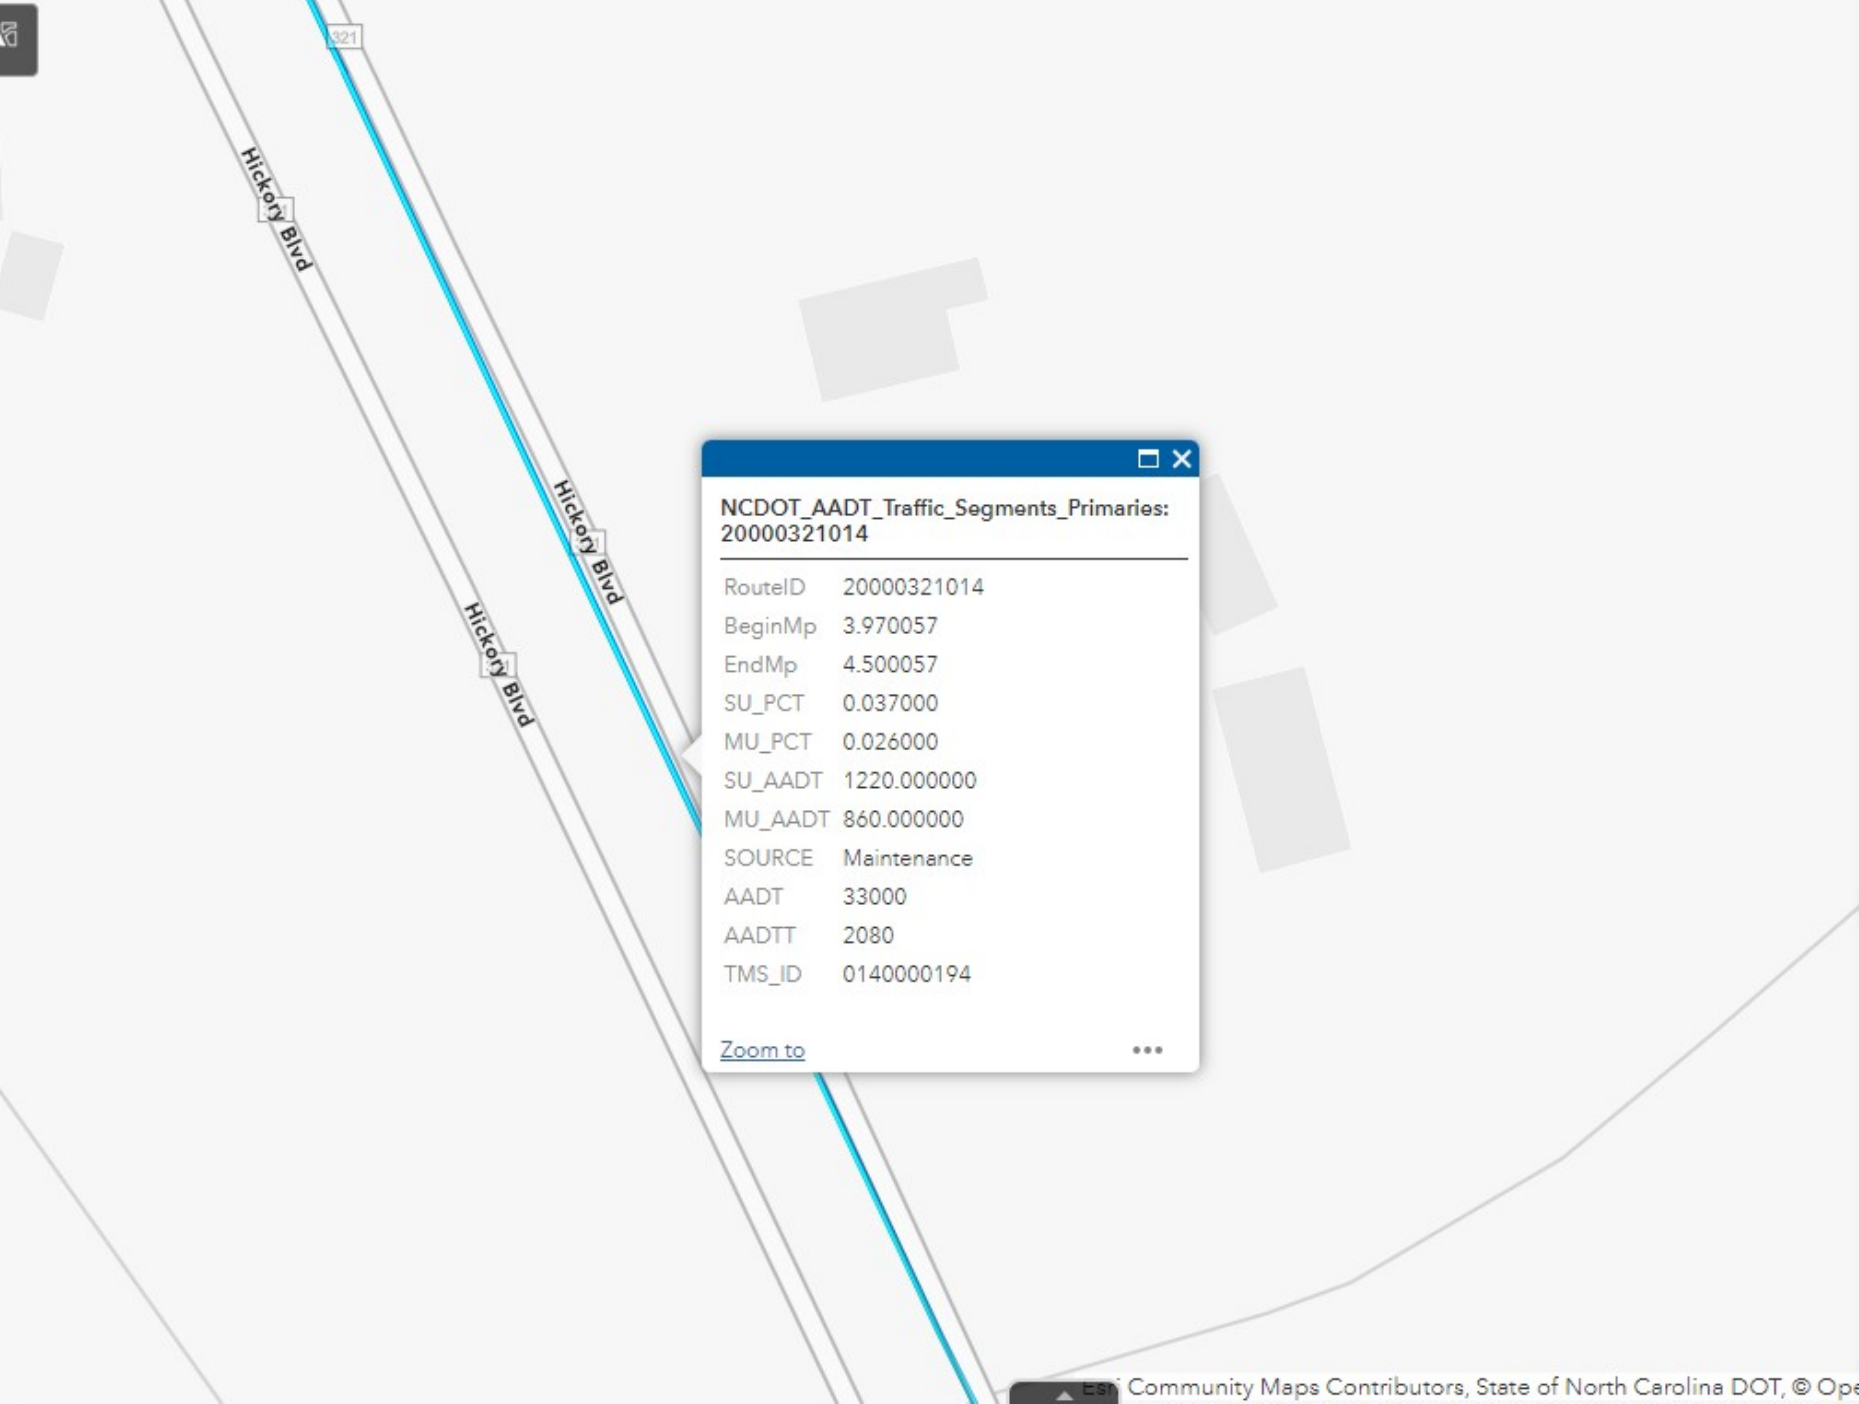

Average Daily Traffic (AADT) Mapping Application

Legend