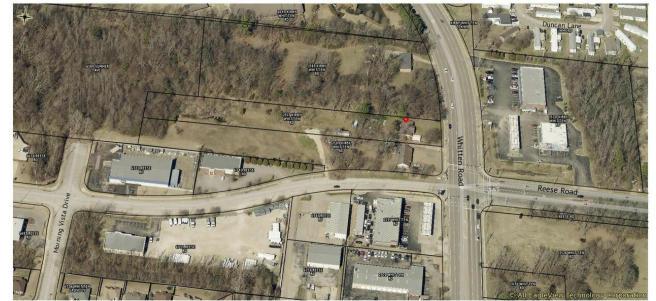

# 2557 Whitten Rd

\$695,000

CRYE-LEIKE COMMERCIAL is pleased to present an exceptional development opportunity. A +/- 1.93 acre parcel located at 2557 Whitten Rd. in Memphis, TN. This prime piece of commercial real estate is situated in a vibrant and growing community and offers endless possibilities for visionary developers. With its strategic location providing easy access to major highways and shopping centers, this property ensures both convenience and high visibility. Seize the chance to transform this blank canvas into a landmark property in Memphis. Don't miss out on this rare investment opportunity.

- +/- 1.93 acre Exceptional Development Opportunity
- High Visibility and Convenient Location
- Zoned CMU-2

**2557 Whitten Rd Memphis TN STDB**

02/18/2024

Price:	\$695,000
Property Type:	Land
Property Subtype:	Commercial
Proposed Use:	Commercial
Sale Type:	Investment
Total Lot Size:	1.93 AC
Sale Conditions:	Redevelopment Project
No. Lots:	1
Zoning Description:	CMU2
APN / Parcel ID:	09-5100-0-0047

## 2557 Whitten Rd, Memphis, TN 38133

CRYE-LEIKE COMMERCIAL is pleased to present an exceptional development opportunity. A +/- 1.93 acre parcel located at 2557 Whitten Rd. in Memphis, TN. This prime piece of commercial real estate is situated in a vibrant and growing community and offers endless possibilities for visionary developers. With its strategic location providing easy access to major highways and shopping centers, this property ensures both convenience and high visibility. Seize the chance to transform this blank canvas into a landmark property in Memphis. Don't miss out on this rare investment opportunity.

# Property Photos

Aerial