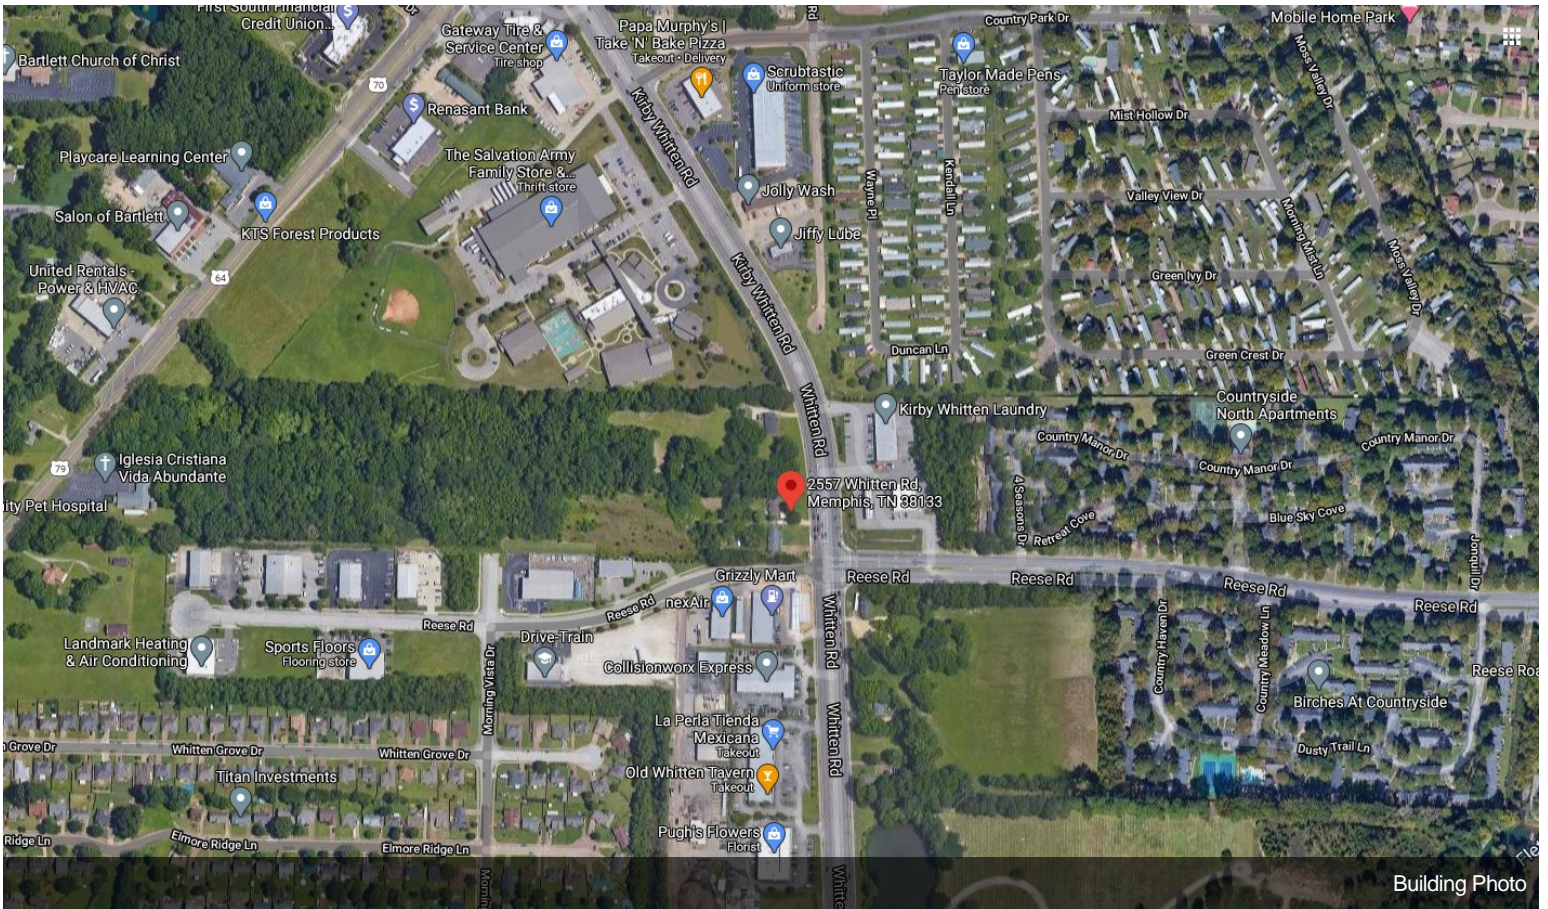

Building Photo