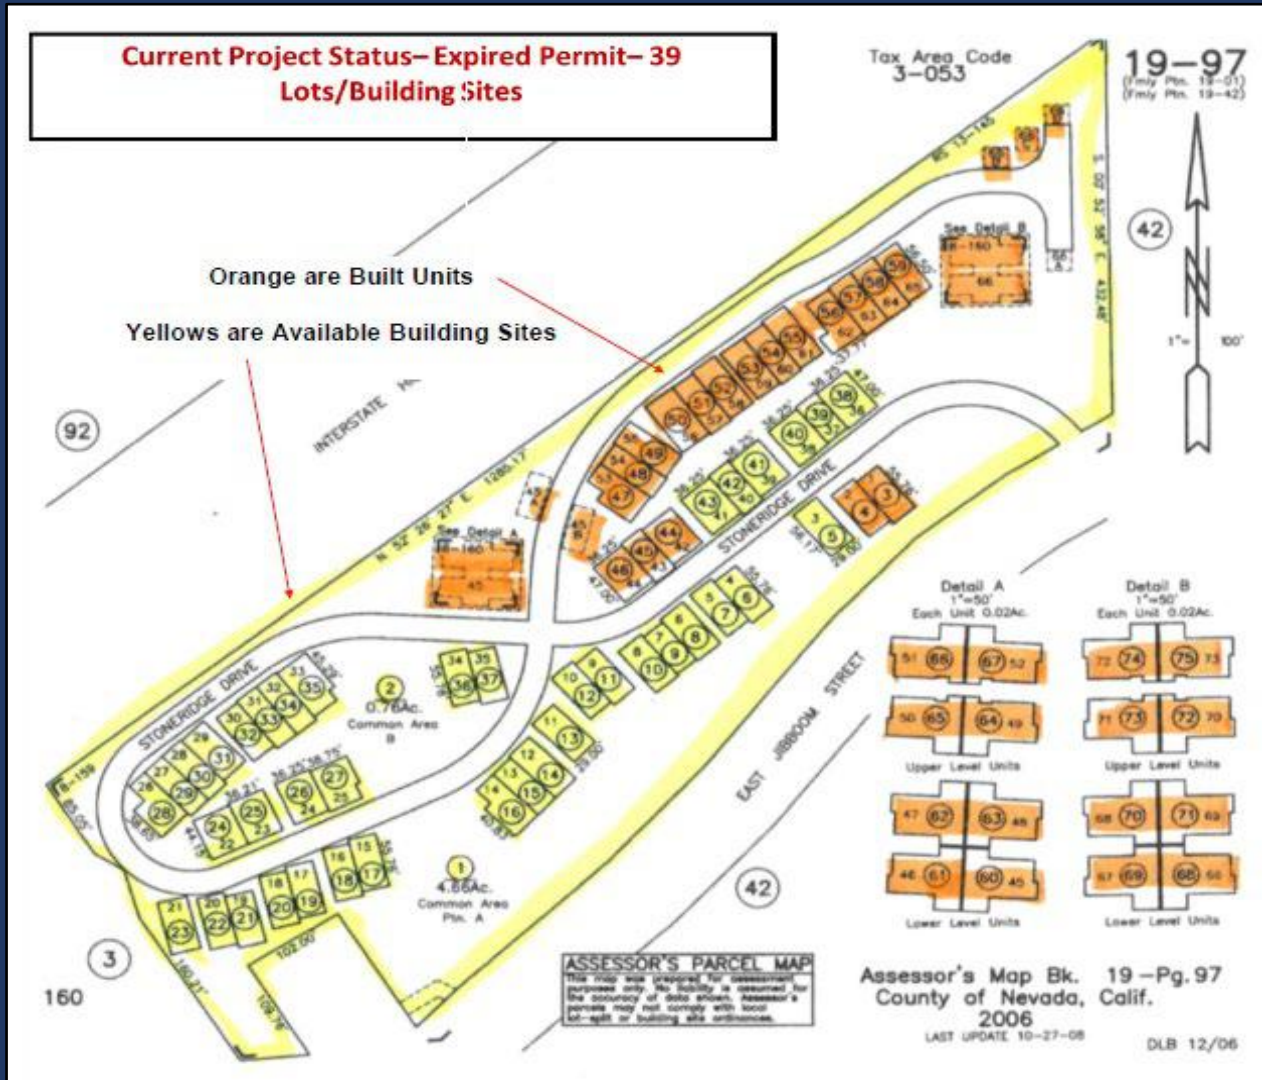

Stone Ridge

Property Overview

Price:	\$3,900,000 BRING OFFER! Possible Seller carry-back
Property:	Townhome Residential High demand product
Location:	10153-10318 Stone Ridge Road, Truckee, California 96161
Neighborhood:	Excellent location that is walking distance to downtown Truckee.
County:	Nevada
Lots:	39 buildable lots (All other units have been built)
APN:	019-970-005 thru -043
Utilities:	All utilities are underground and have been brought to building lots/ sites

Stone Ridge

Property Overview

- Multiple parcel development once approved with 72 units. Leaving 39 developable townhome lots.
- All roads and subdivision infrastructure have been installed.
- Offers a streamlined development process through the Town of Truckee to reinstate permit.
- 6 units have been submitted for initial permit review with the Town of Truckee, with the goal of the buyer being able to close and pull permits on these 6 units and commence construction during the 2024 building window.
- Title 24 has been updated for the existing Triplex plan.