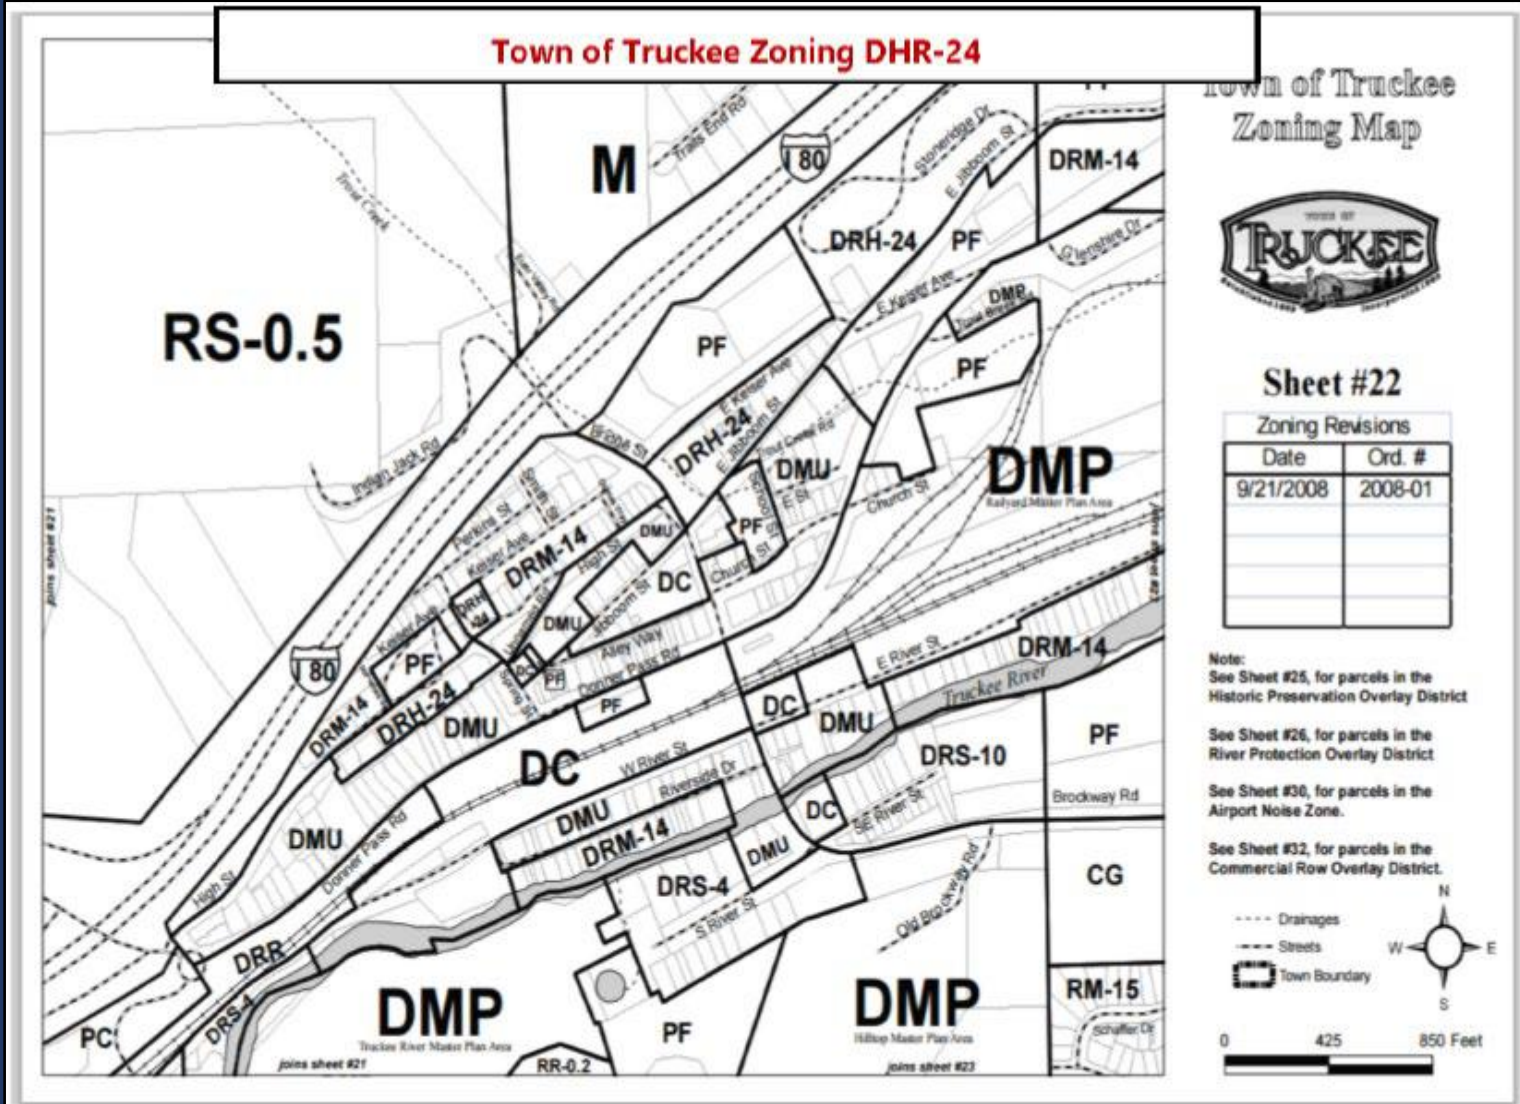

Stone Ridge Property Zoning