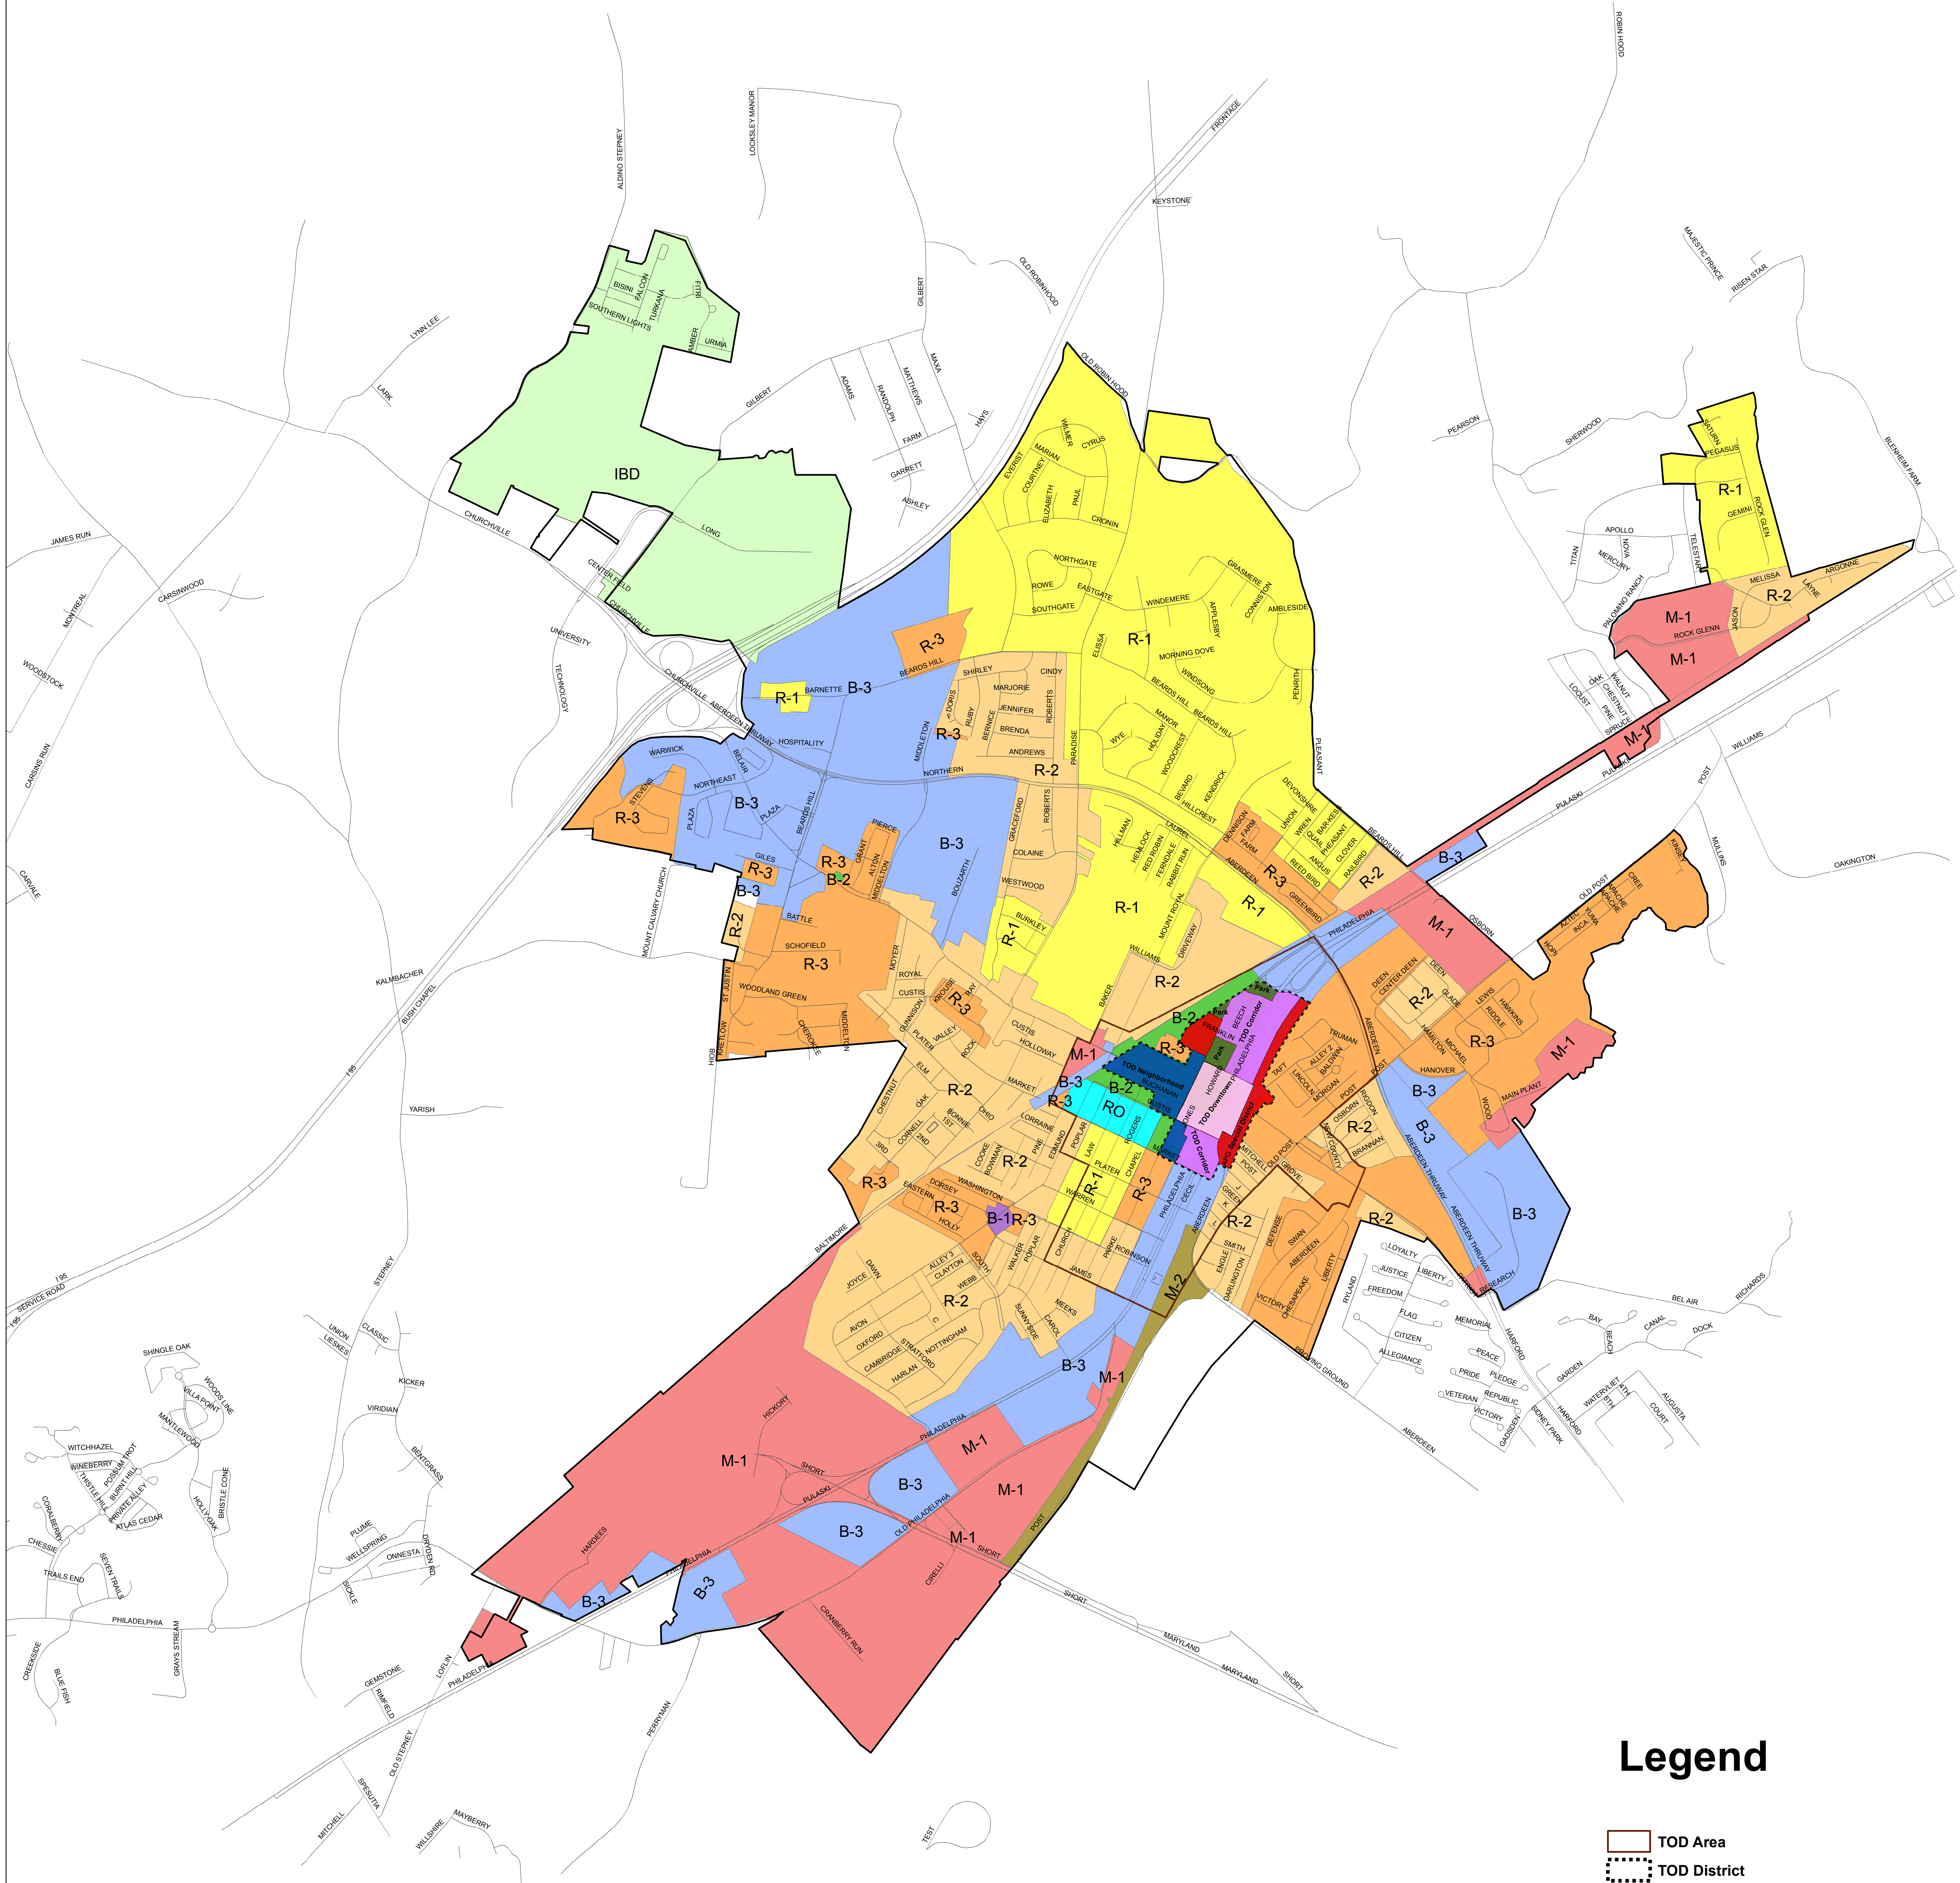

# City Of Aberdeen Zoning District Map

## Legend

- TOD Area
- TOD District
- TOD Neighborhood(T4)
- TOD Corridor(T5)
- TOD Downtown(T6)
- Special District(SD)
- Park
- B-1 Neighborhood Business
- B-2 Central Commercial
- B-3 Highway Commercial
- IBD Integrated Business District
- M-1 Light Industrial
- M-2 General Industrial
- R-1 Low Density Residential
- R-2 Medium Density Residential
- R-3 High Density Residential
- RO Residential Overlay

4,800      2,400      0      4,800 Feet