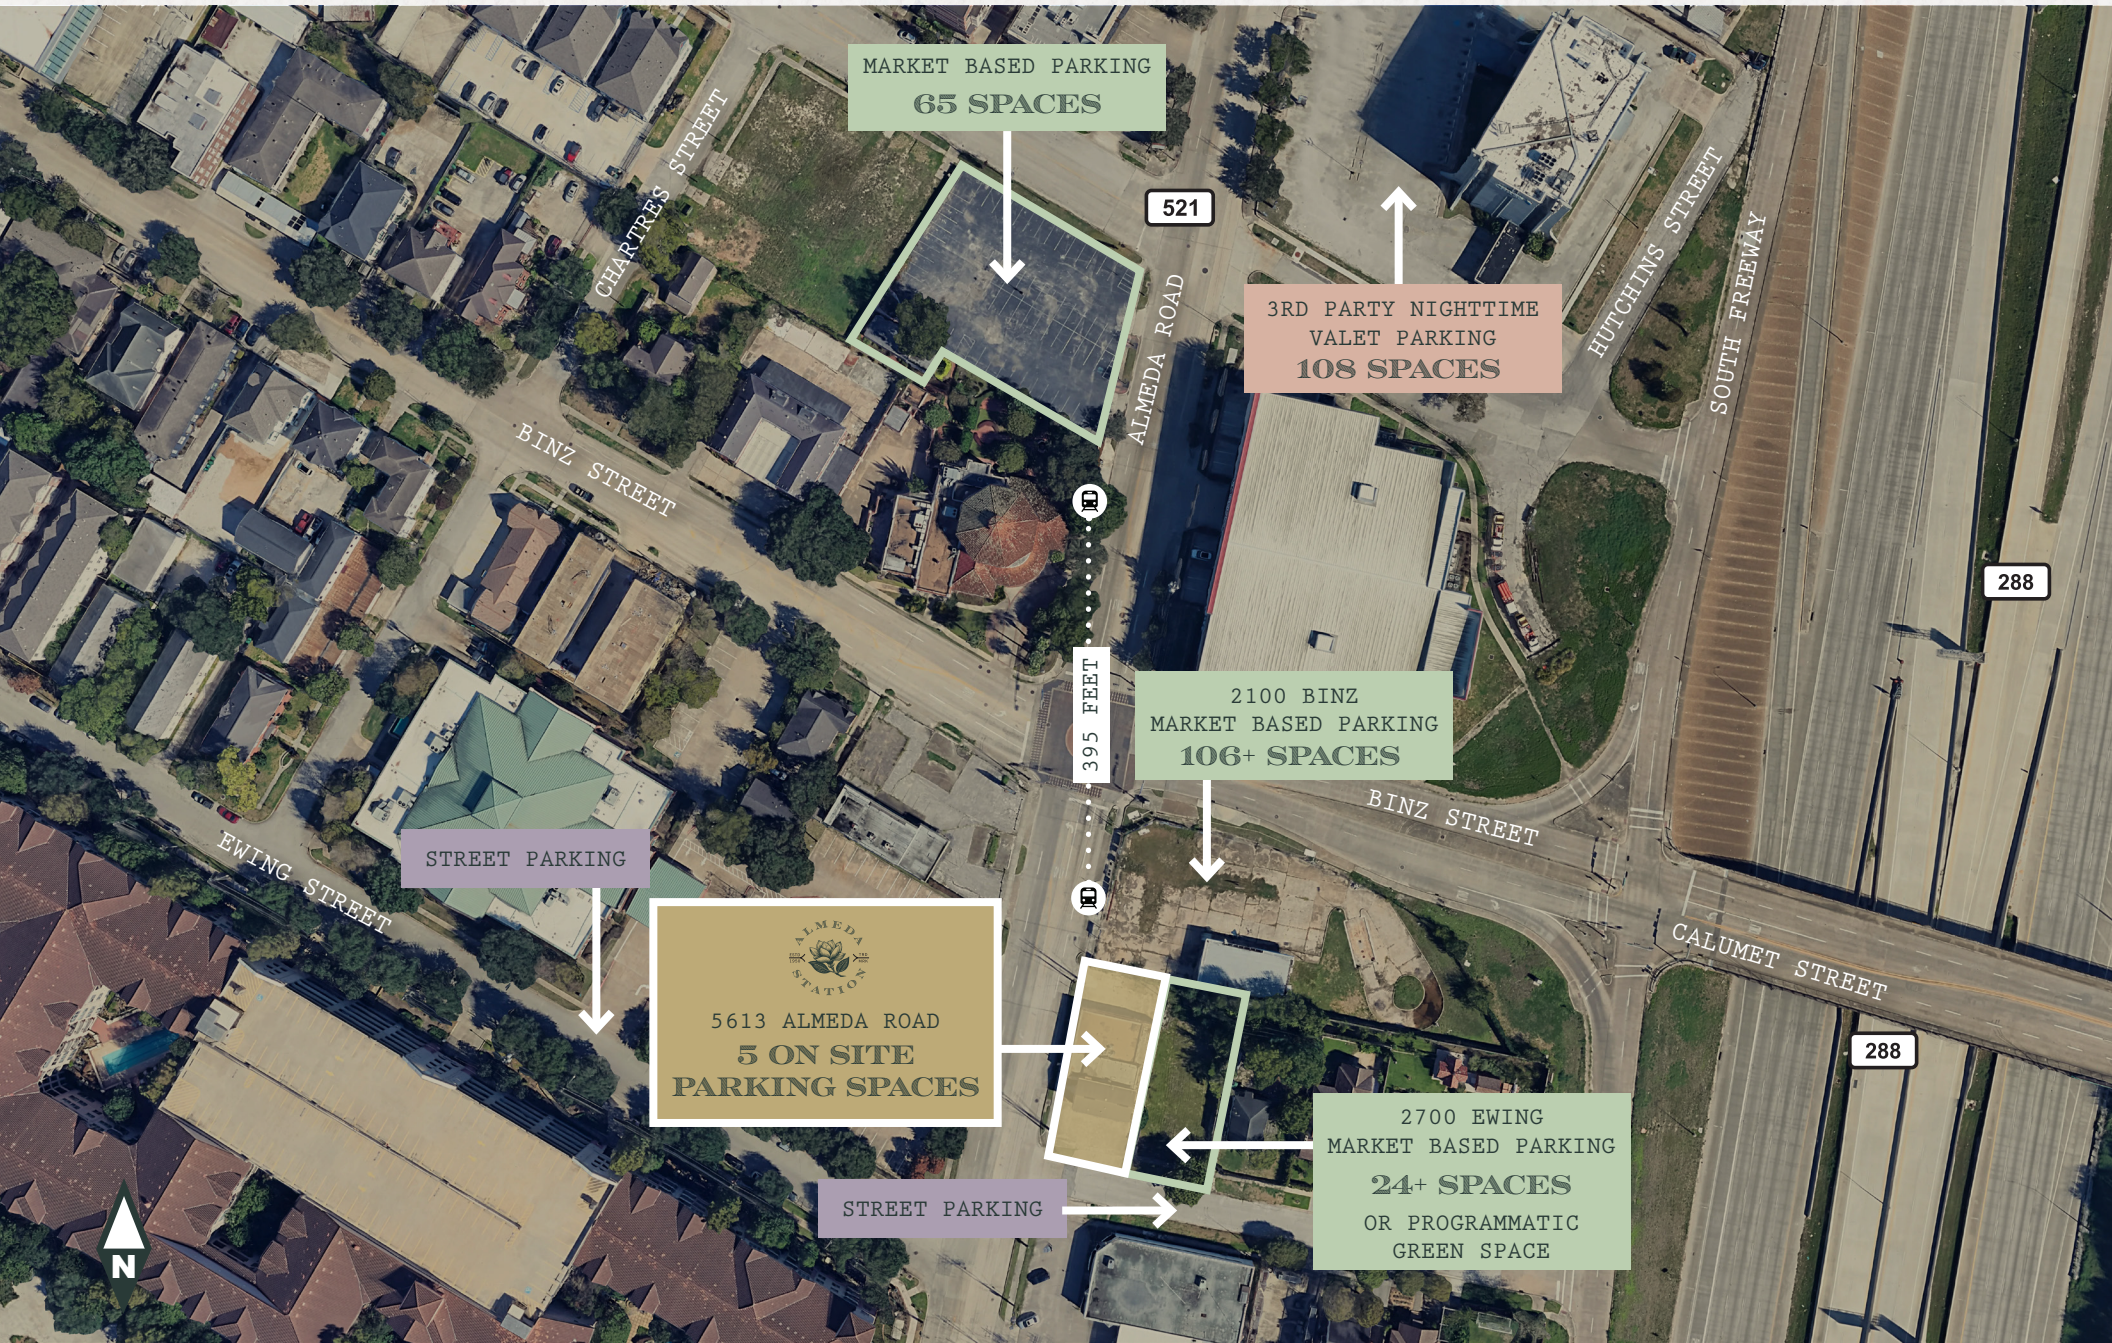

· PARKING EXHIBIT ·

MARKET BASED PARKING  
**65 SPACES**

3RD PARTY NIGHTTIME  
VALET PARKING  
**108 SPACES**

2100 BINZ  
MARKET BASED PARKING  
**106+ SPACES**

STREET PARKING

  
5613 ALAMEDA ROAD  
**5 ON SITE  
PARKING SPACES**

2700 EWING  
MARKET BASED PARKING  
**24+ SPACES**  
OR PROGRAMMATIC  
GREEN SPACE

STREET PARKING

395 FEET

521

288

288