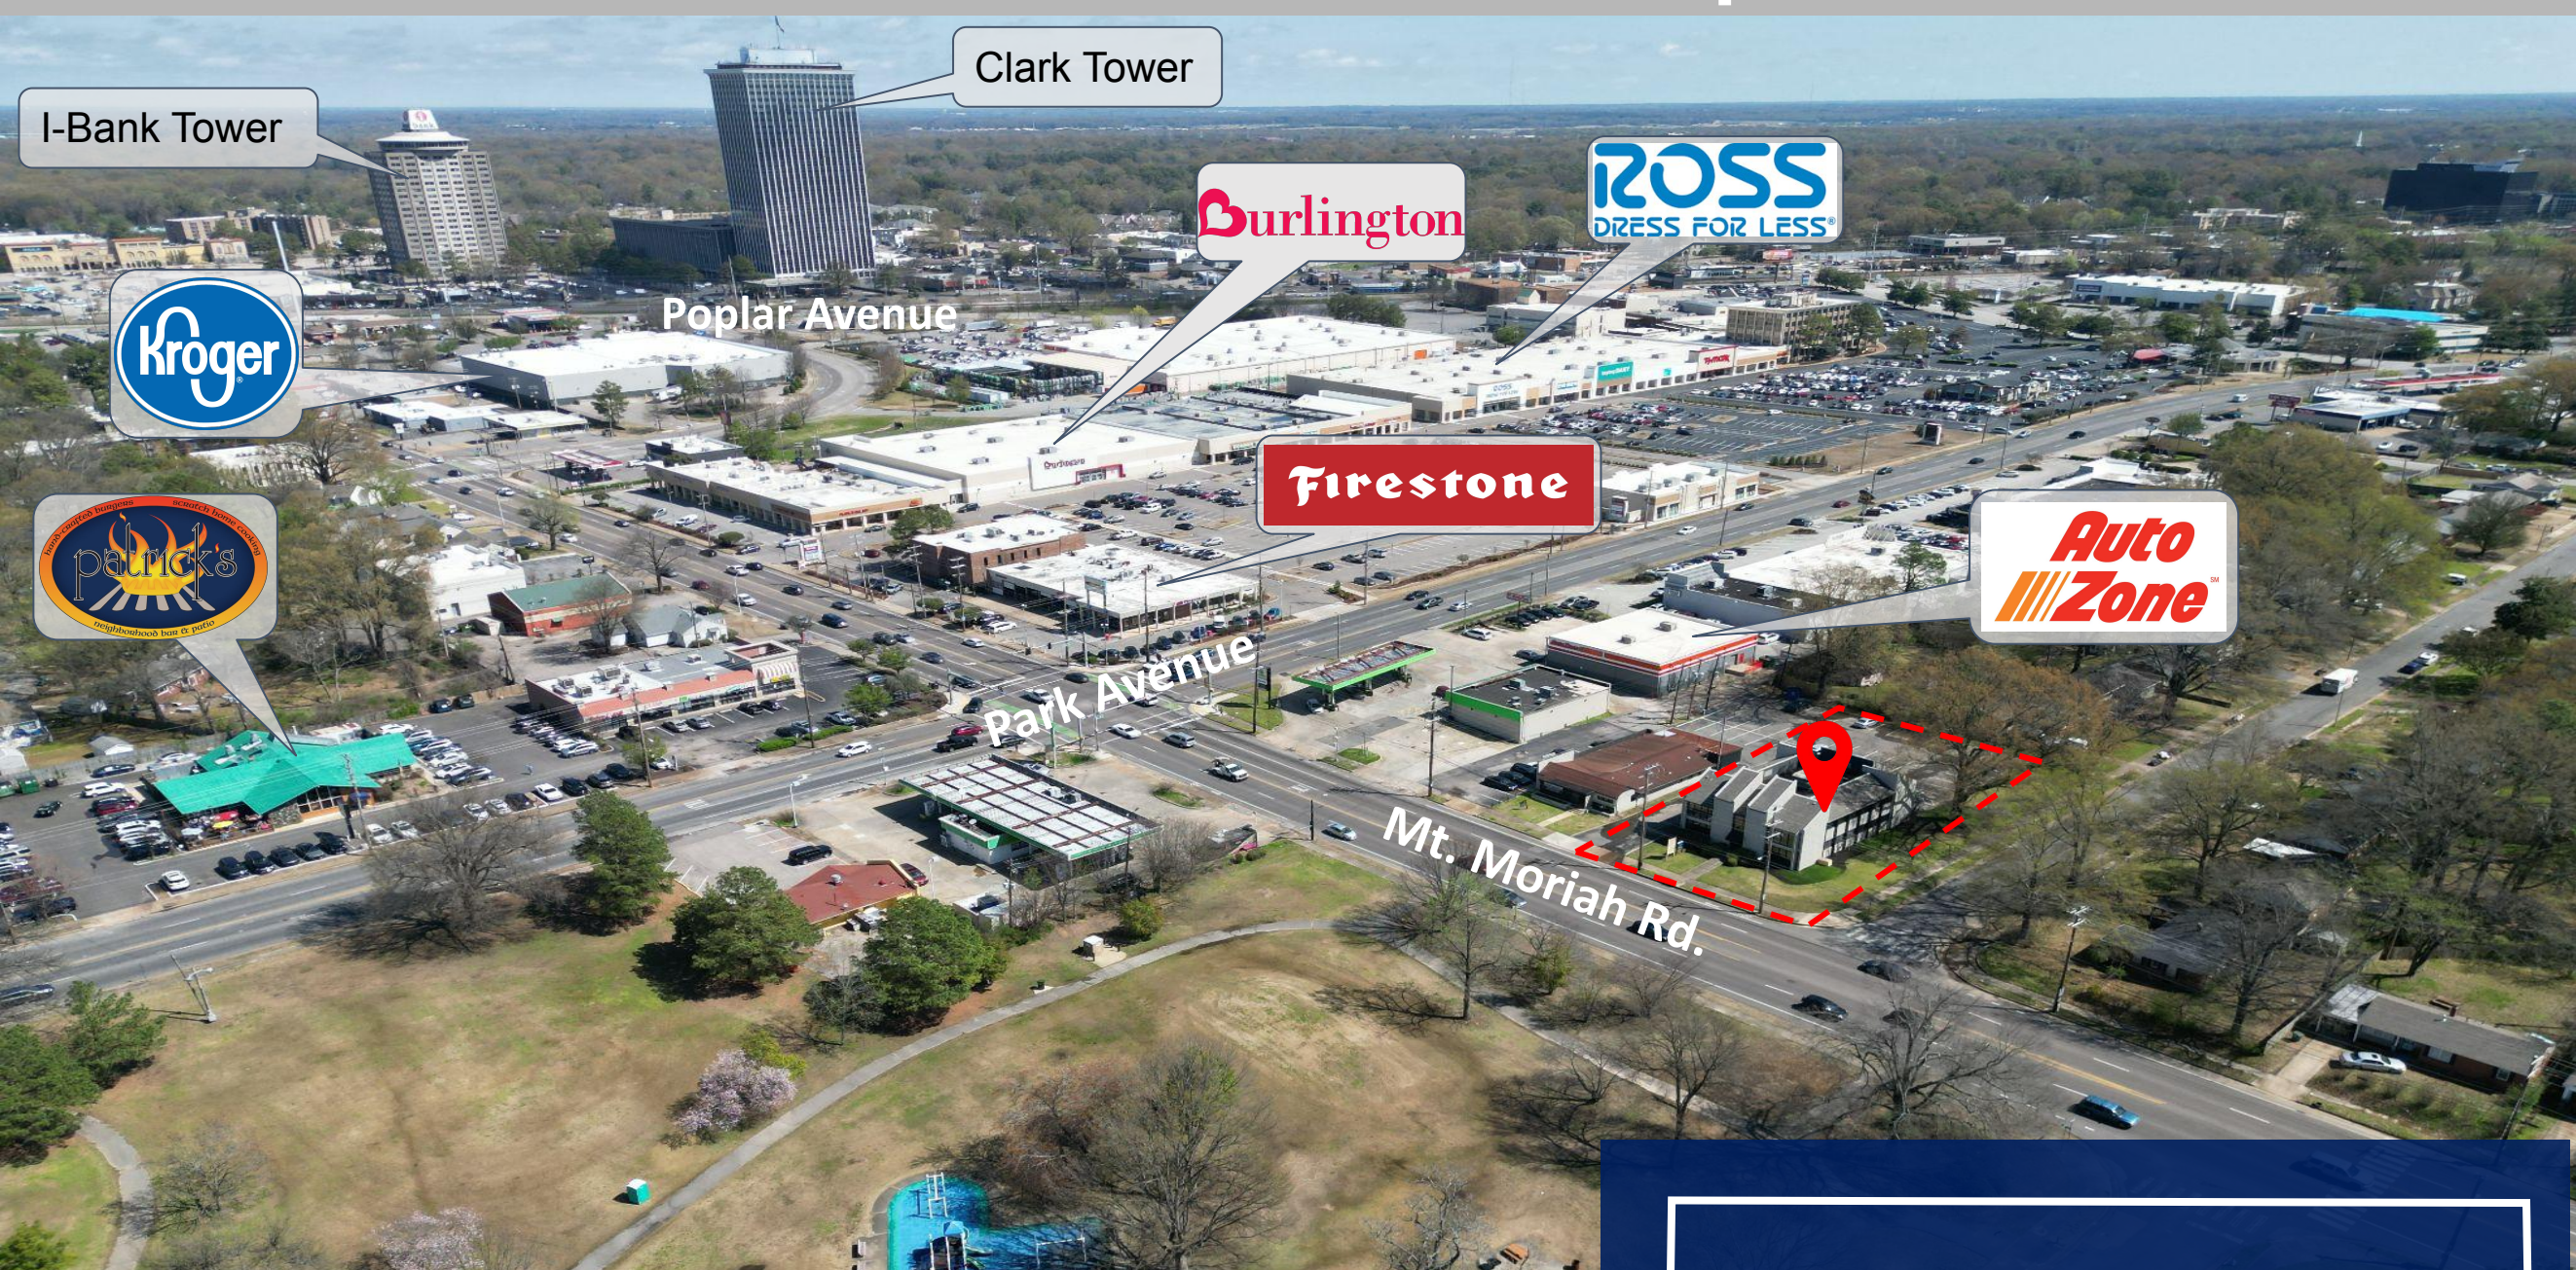

FOR LEASE

Prominent Office Location in East Memphis

1,518 SF +/-

**950 Mt. Moriah
Memphis, TN 38117**

\$2,500.00 Per Month

- ❑ Conveniently located at corner of Park and Mt. Moriah
- ❑ Monument signage available
- ❑ 3 minutes to I-240 for easy downtown and suburb access
- ❑ Executive Office Suite