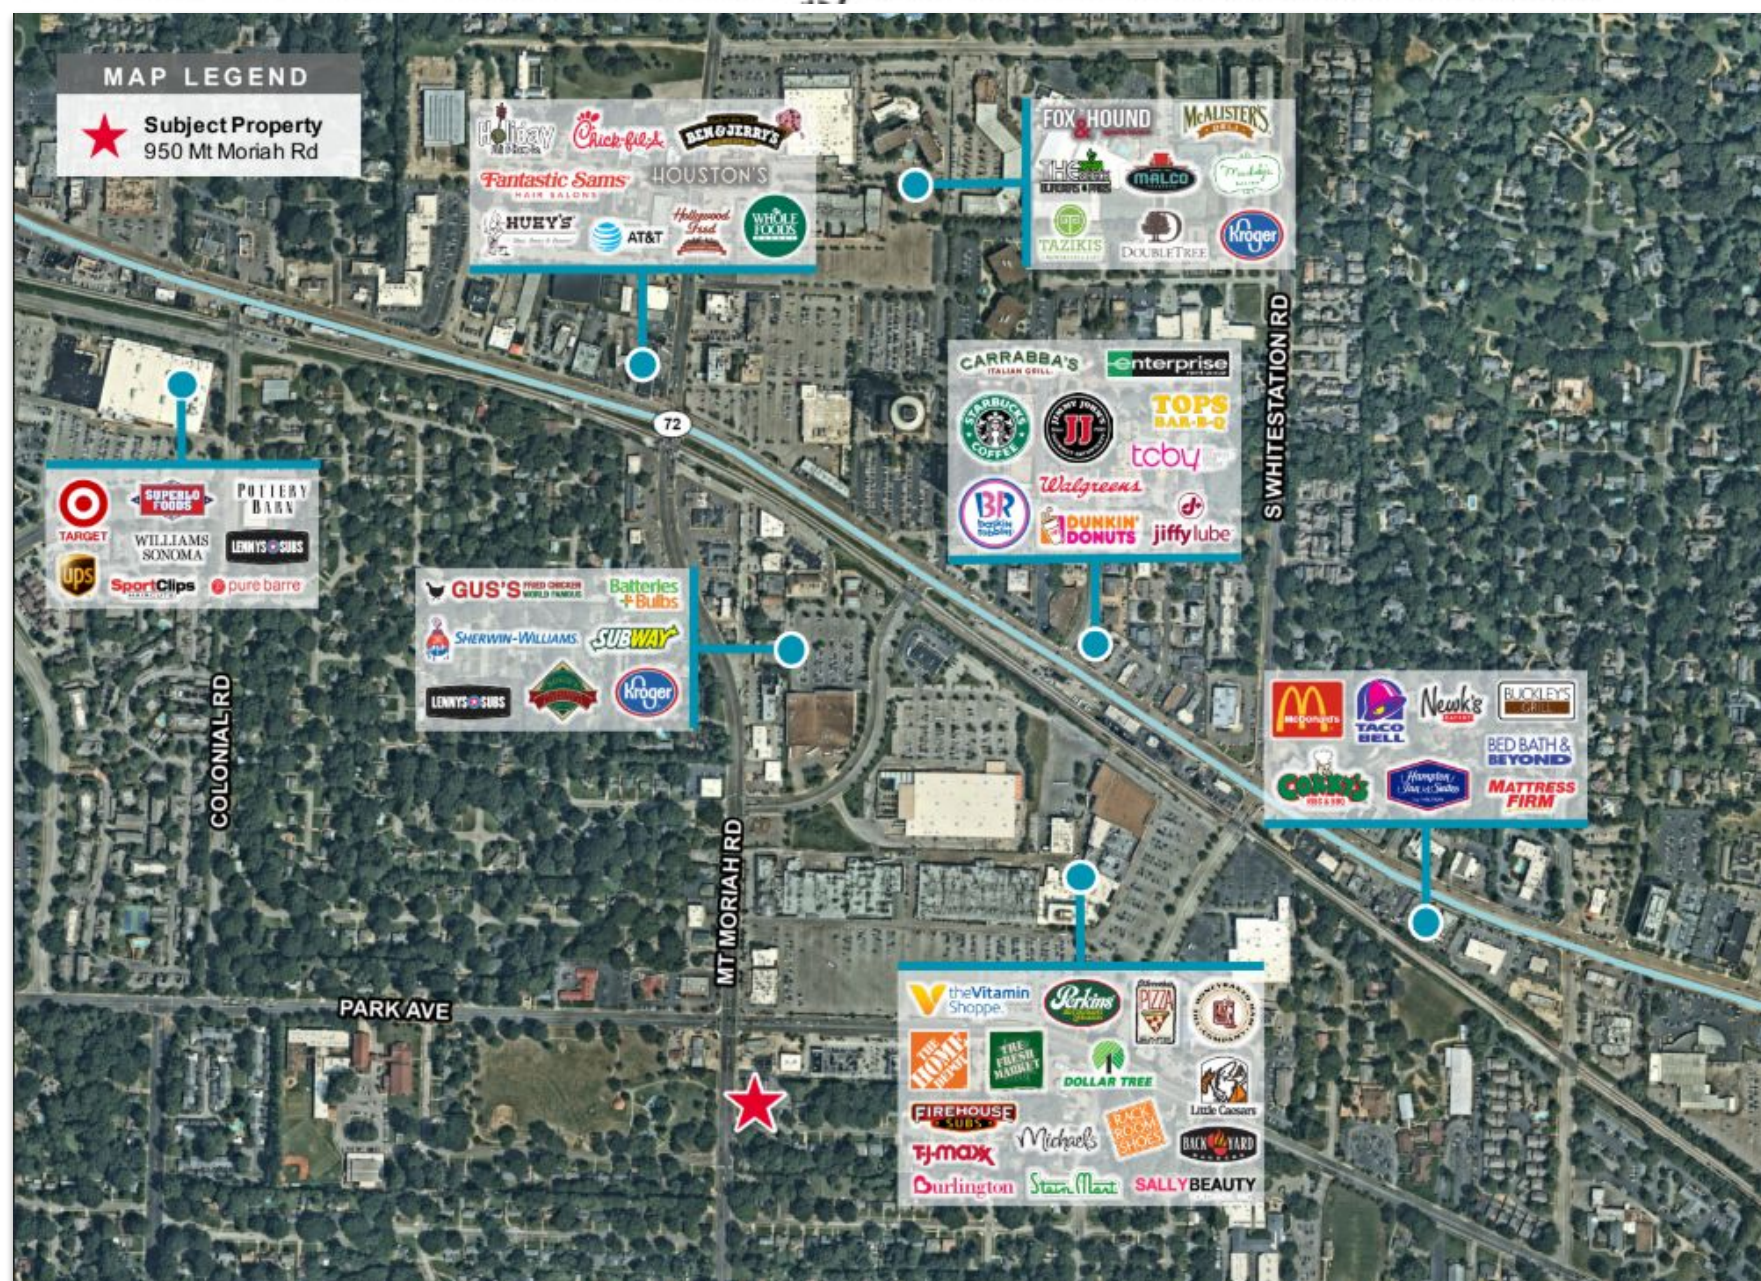

FOR LEASE

Prominent Office Location in East Memphis

Disclaimer: All information contained herein is from sources deemed reliable; however, no representation or warranty is made to the accuracy of the information.

Melanie Myers Bland
melanie@myerscre.com
901-761-5595 Office
901-351-5595 Cell

773 E Brookhaven Circle
Memphis, TN 38117

#288335 Licensed in TN
#22327 Licensed in MS