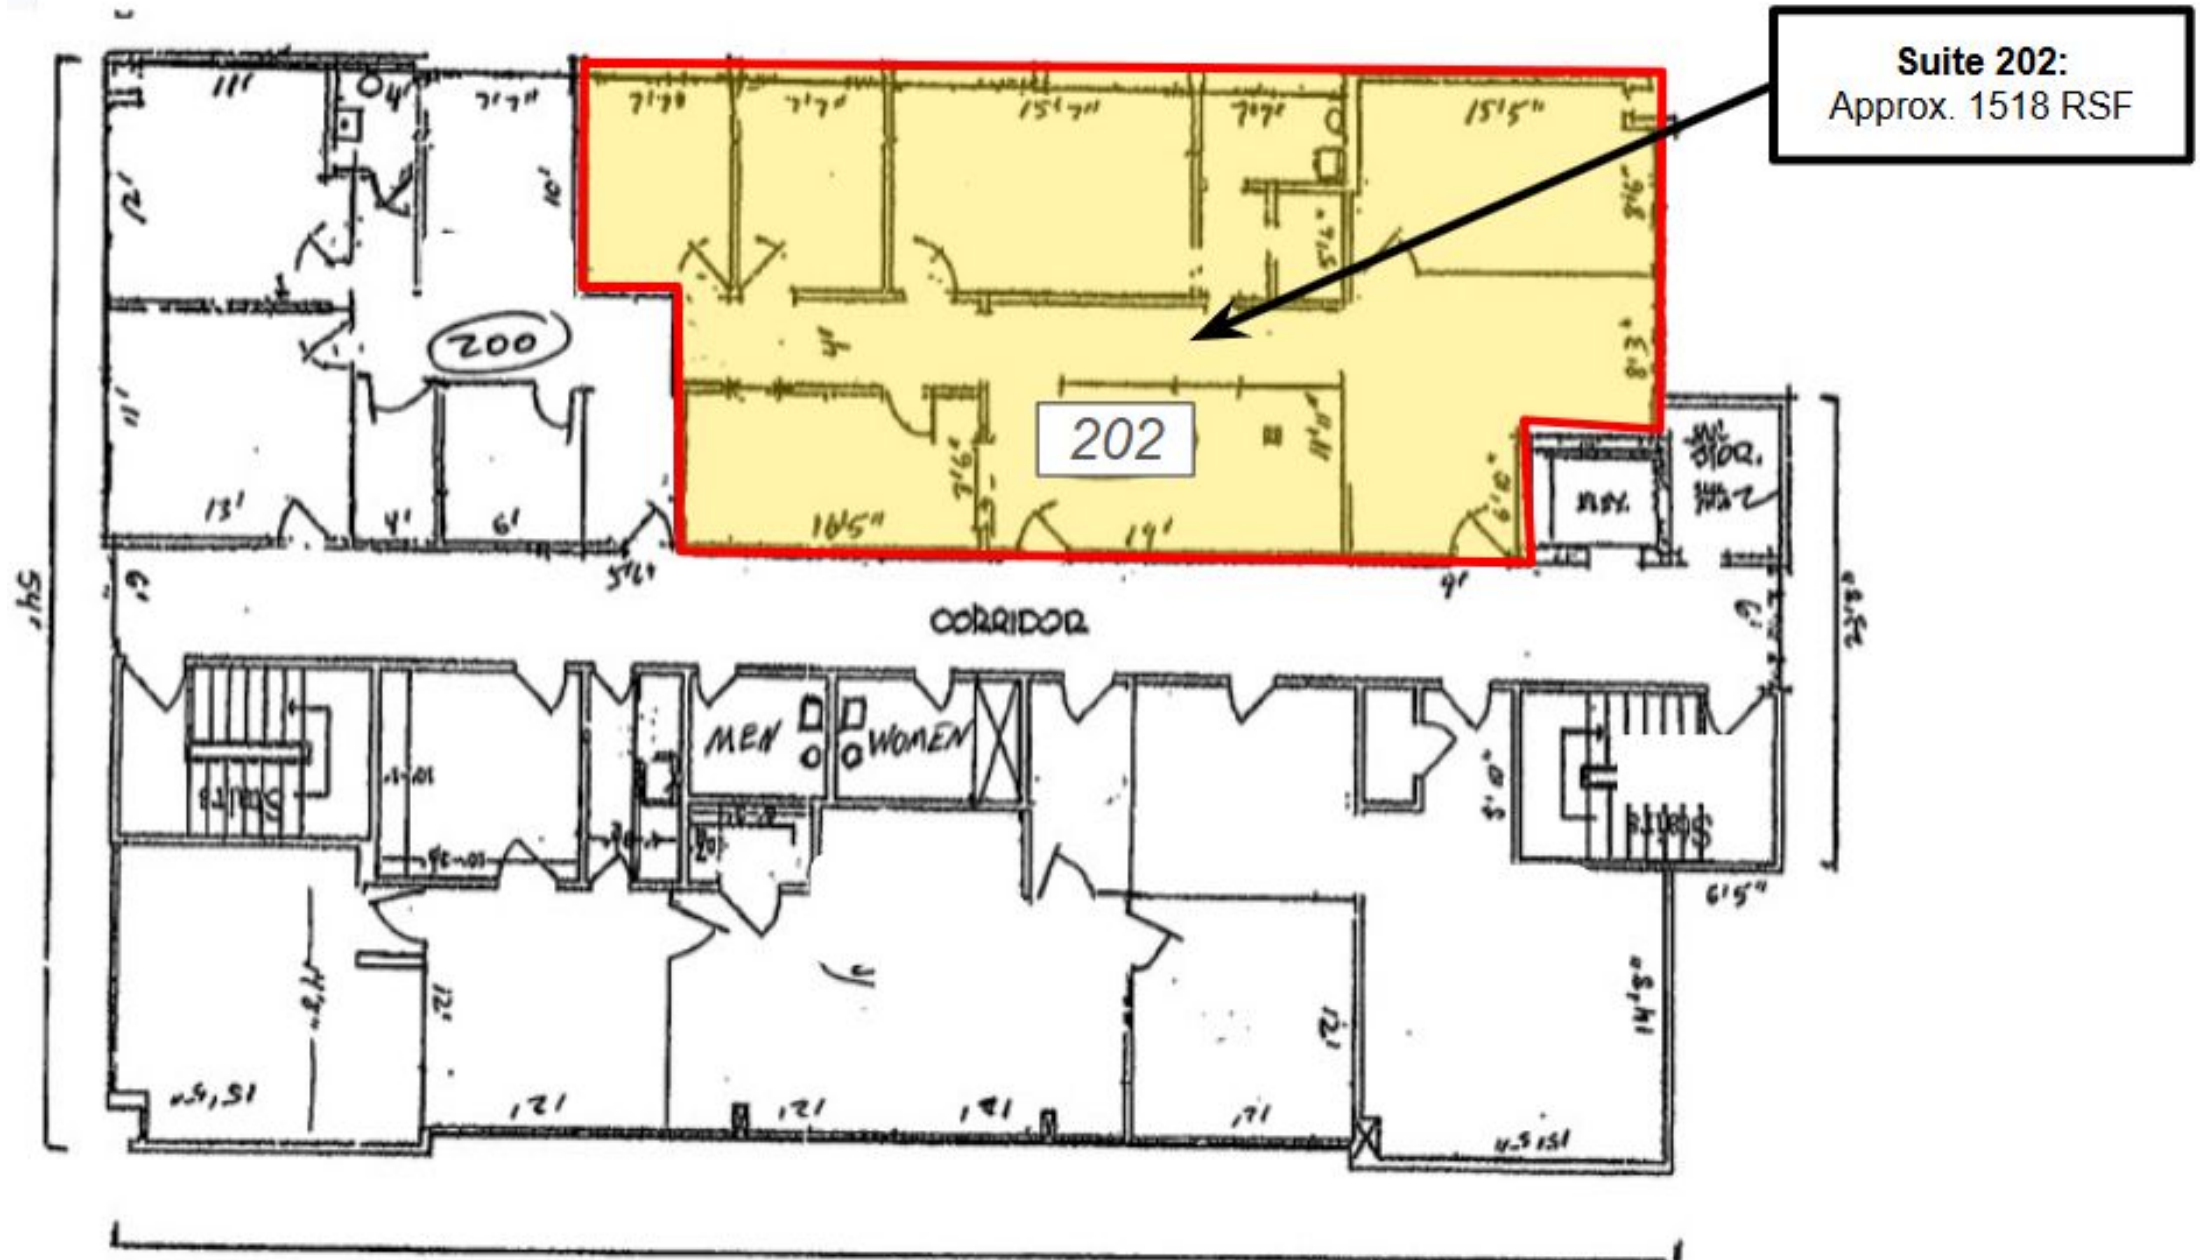

FOR LEASE

Prominent Office Location in East Memphis

Disclaimer: All information contained herein is from sources deemed reliable; however, no representation or warranty is made to the accuracy of the information.

Melanie Myers Bland
melanie@myerscre.com
901-761-5595 Office
901-351-5595 Cell

773 E Brookhaven Circle
Memphis, TN 38117

#288335 Licensed in TN
#22327 Licensed in MS