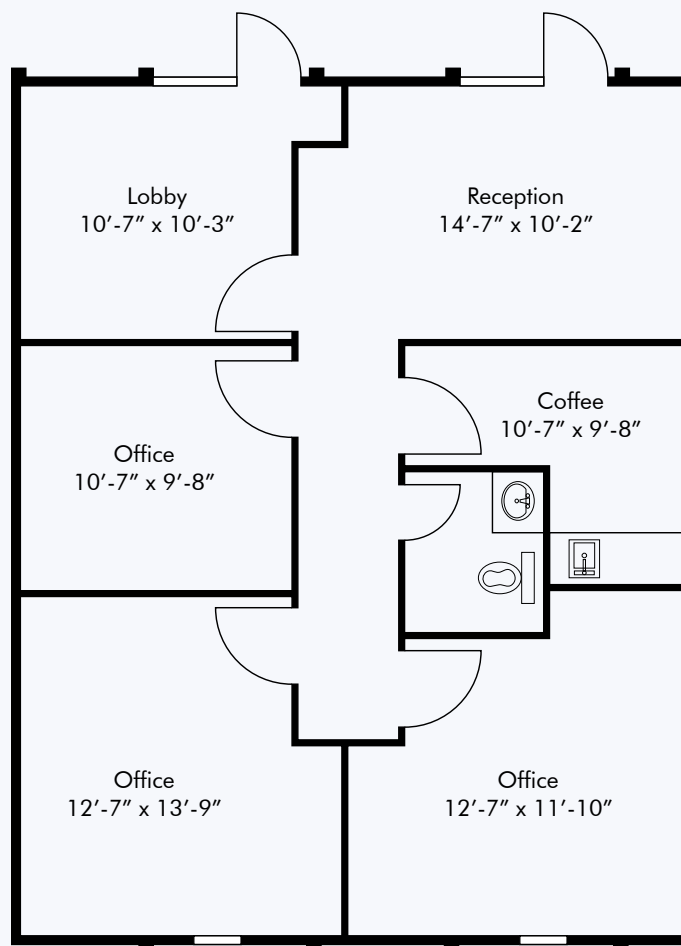

## Availability

Suite 209

±1,083 SF

\$22.00/SF Modified Gross

## Availability

Suite 214

±1,169 SF

\$22.00/SF Modified Gross