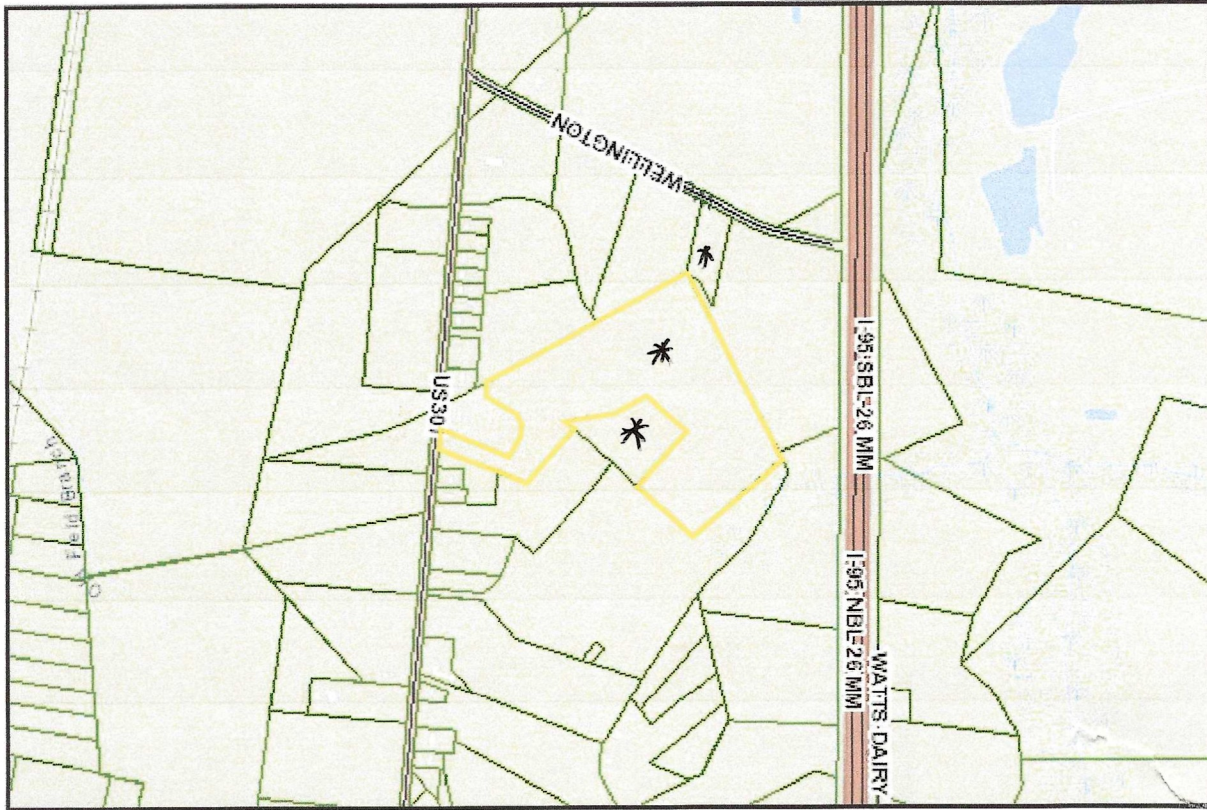

OWNERID 1203672

CUROWNID SPRINGS PROPERTY MANAGEMENT

OWNAM2 LLC

OWNAM3

OWADRI 4223 FERNCREEK DRIVE

County of Robeson, NC

MAPNO 212901008

PIN_NUMBER 030621204502