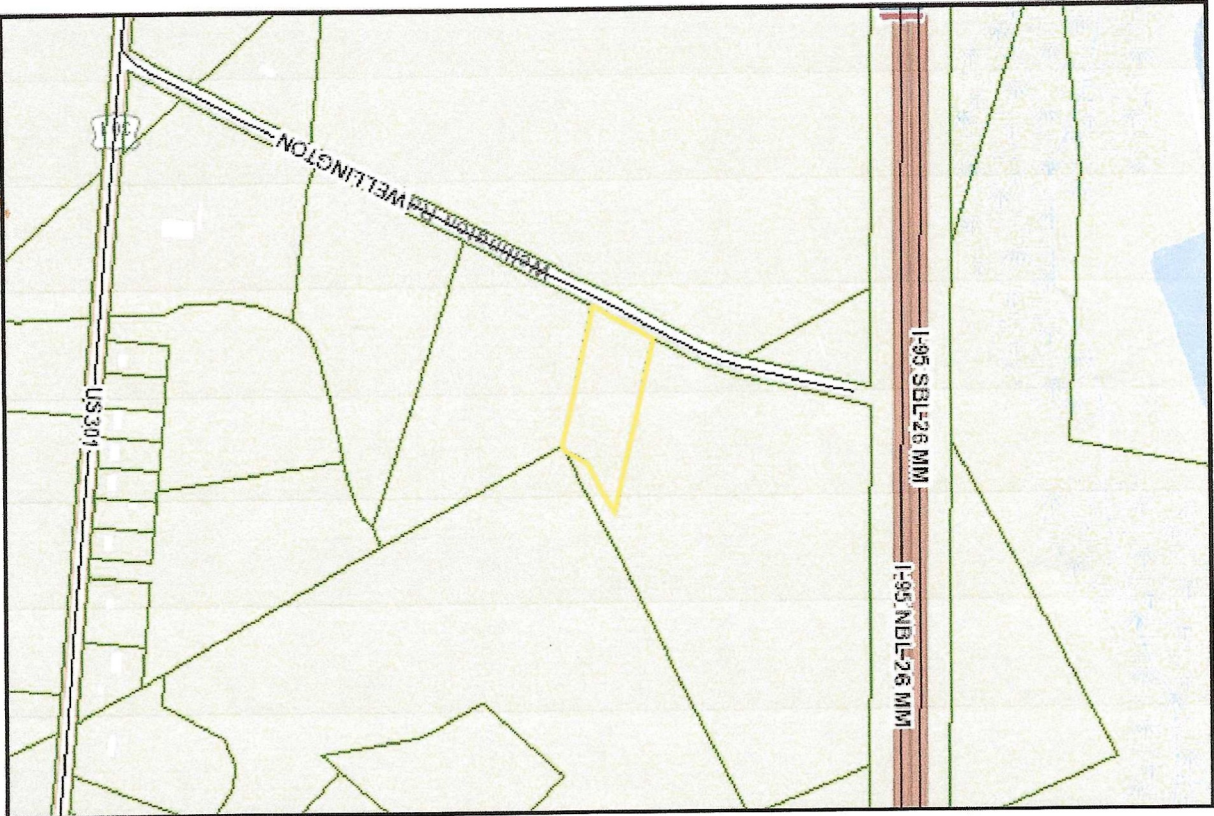

County of Robeson, NC

MAPNO 21290101408

PN_NUMBER 030610801800

PARCELTYPE Base Parcel

CONFLICTNOTATION

DEEDACRES 2.63

OWNERTYPE null

STATUS null

OLDMAPNO 2129-01-014

NUMMOD null

LOT null

NBHD_CODE 21001

TAX_YEAR 2023

PAR_CODE 0306

SUBMAP 10

BLOCK 8018

PARCEL 00

SUBPARCEL 57540

PHYLLOCAT 0

CITYCODE

ROUTENUM 1203672

OWNERID 1203672

CUROWNID SPRINGS PROPERTY MANAGEMENT

OWNAM2 LLC

OWNAM3

OWADRI 4223 FERNCREEK DRIVE